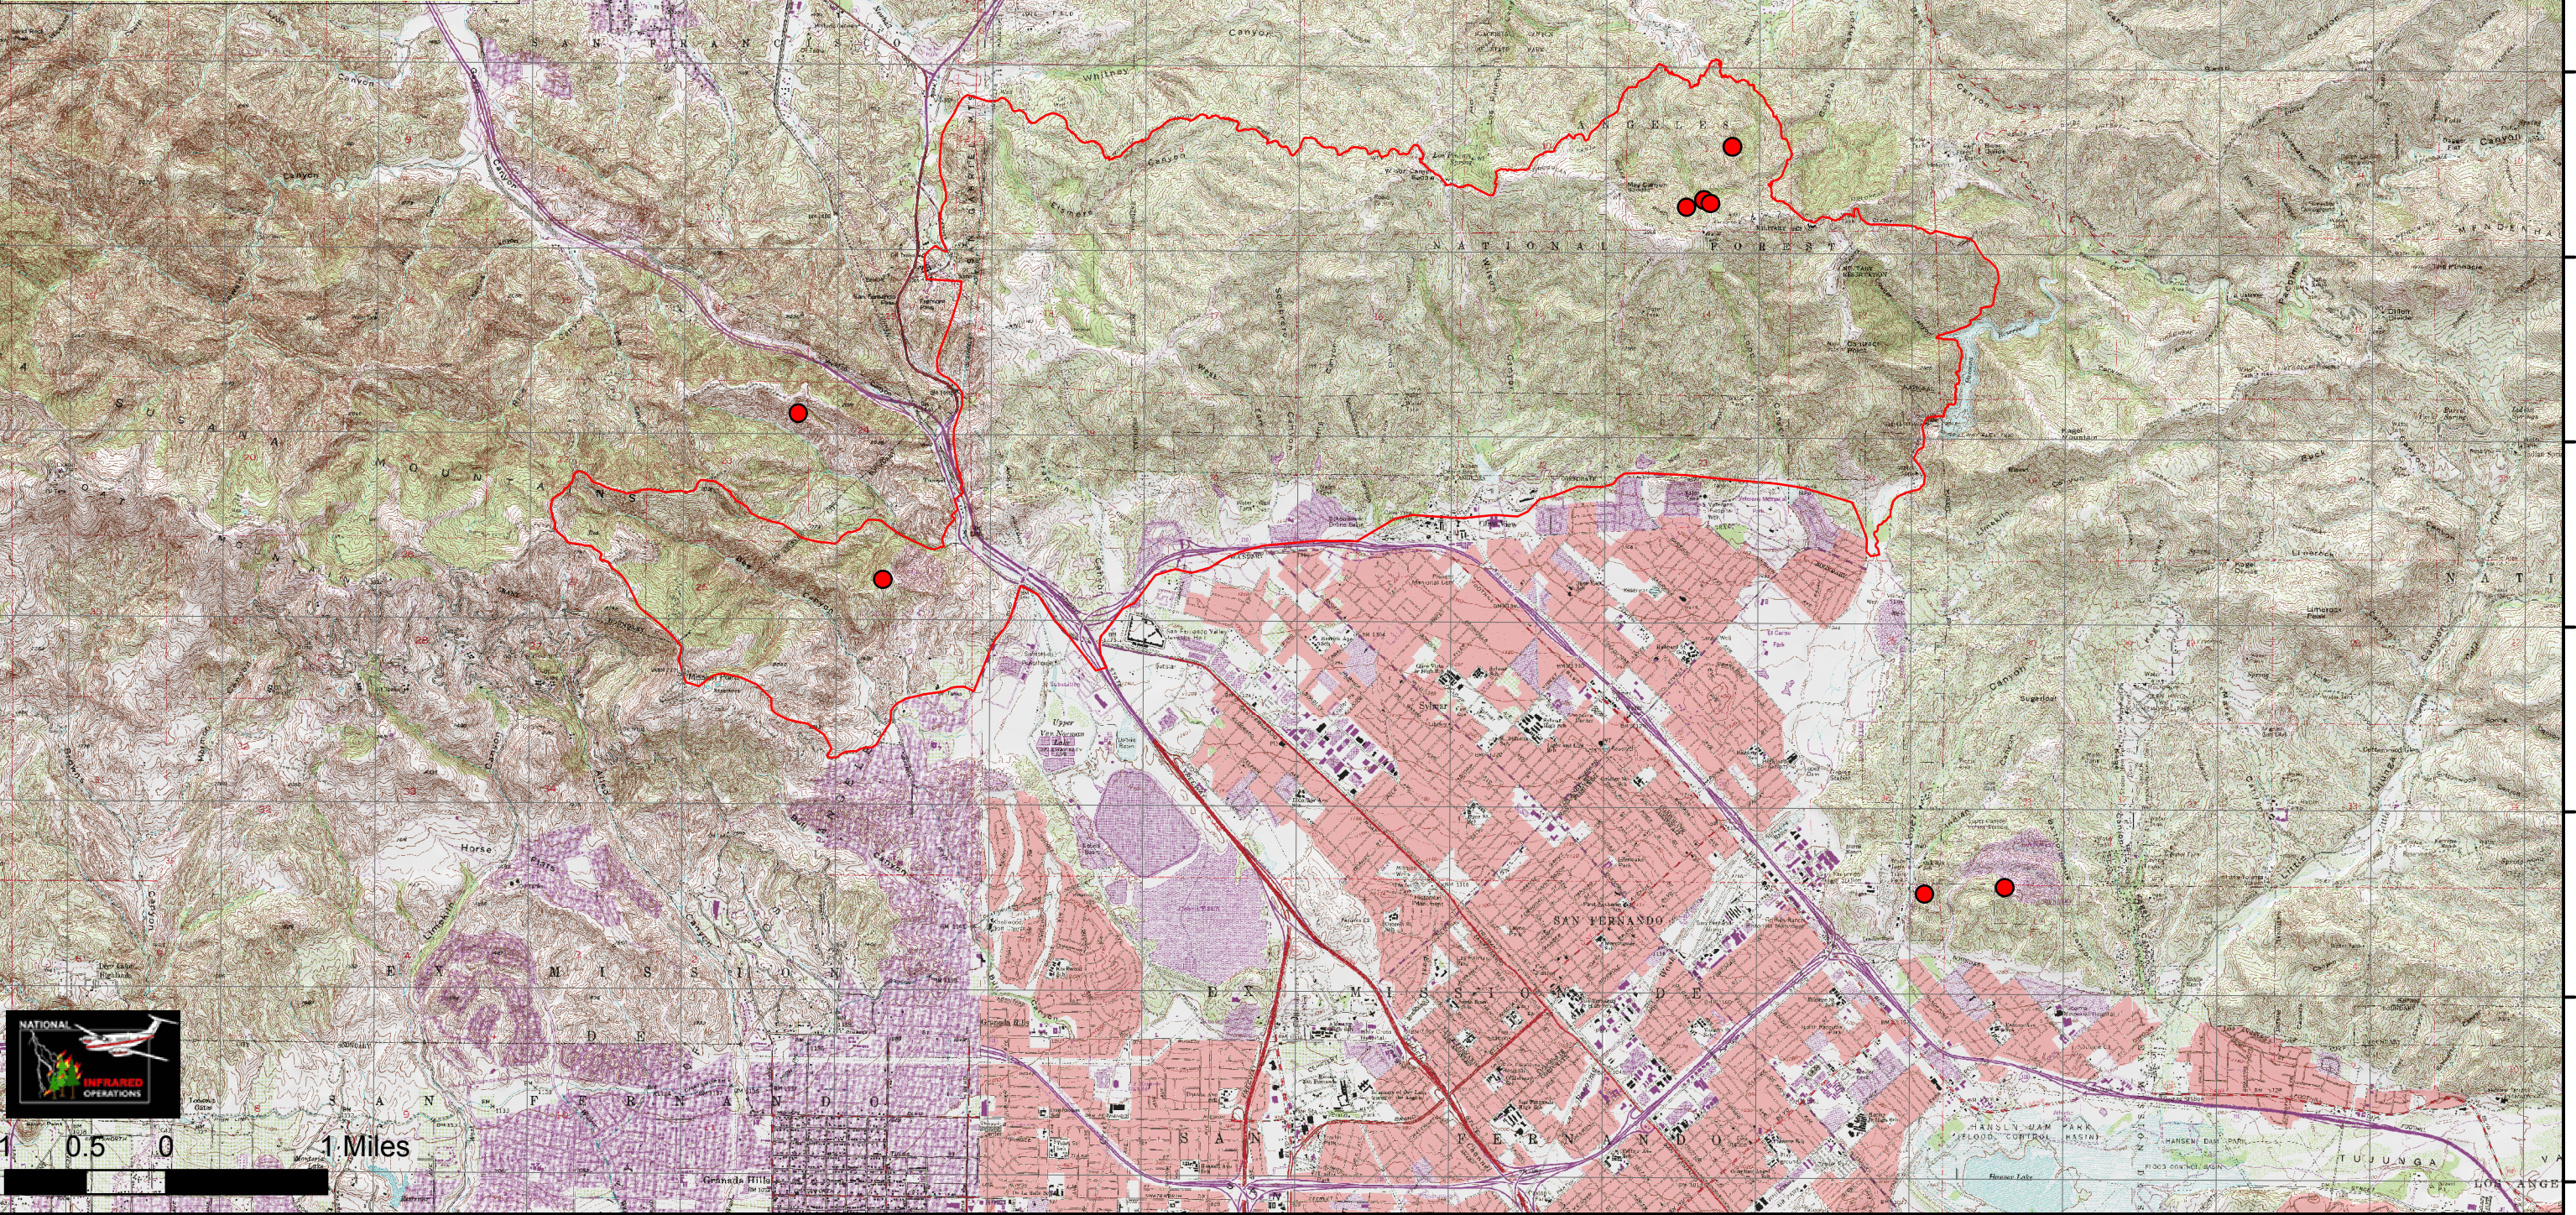

118°36'0"W 118°35'0"W 118°34'0"W 118°33'0"W 118°32'0"W 118°31'0"W 118°30'0"W 118°29'0"W 118°28'0"W 118°27'0"W 118°26'0"W 118°25'0"W 118°24'0"W 118°23'0"W 118°22'0"W 118°21'0"W 118°20'0"W

Sayre Fire Infrared Map
 Imagery Aquired 11/19/2008 22:40 MDT
 IRIN M McGann
 Acreage 11,273
 Sale 1:63,360 1"=1 Mile

N

● Isolated Heat Source

□ Heat Perimeter

118°36'0"W 118°35'0"W 118°34'0"W 118°33'0"W 118°32'0"W 118°31'0"W 118°30'0"W 118°29'0"W 118°28'0"W 118°27'0"W 118°26'0"W 118°25'0"W 118°24'0"W 118°23'0"W 118°22'0"W 118°21'0"W 118°20'0"W