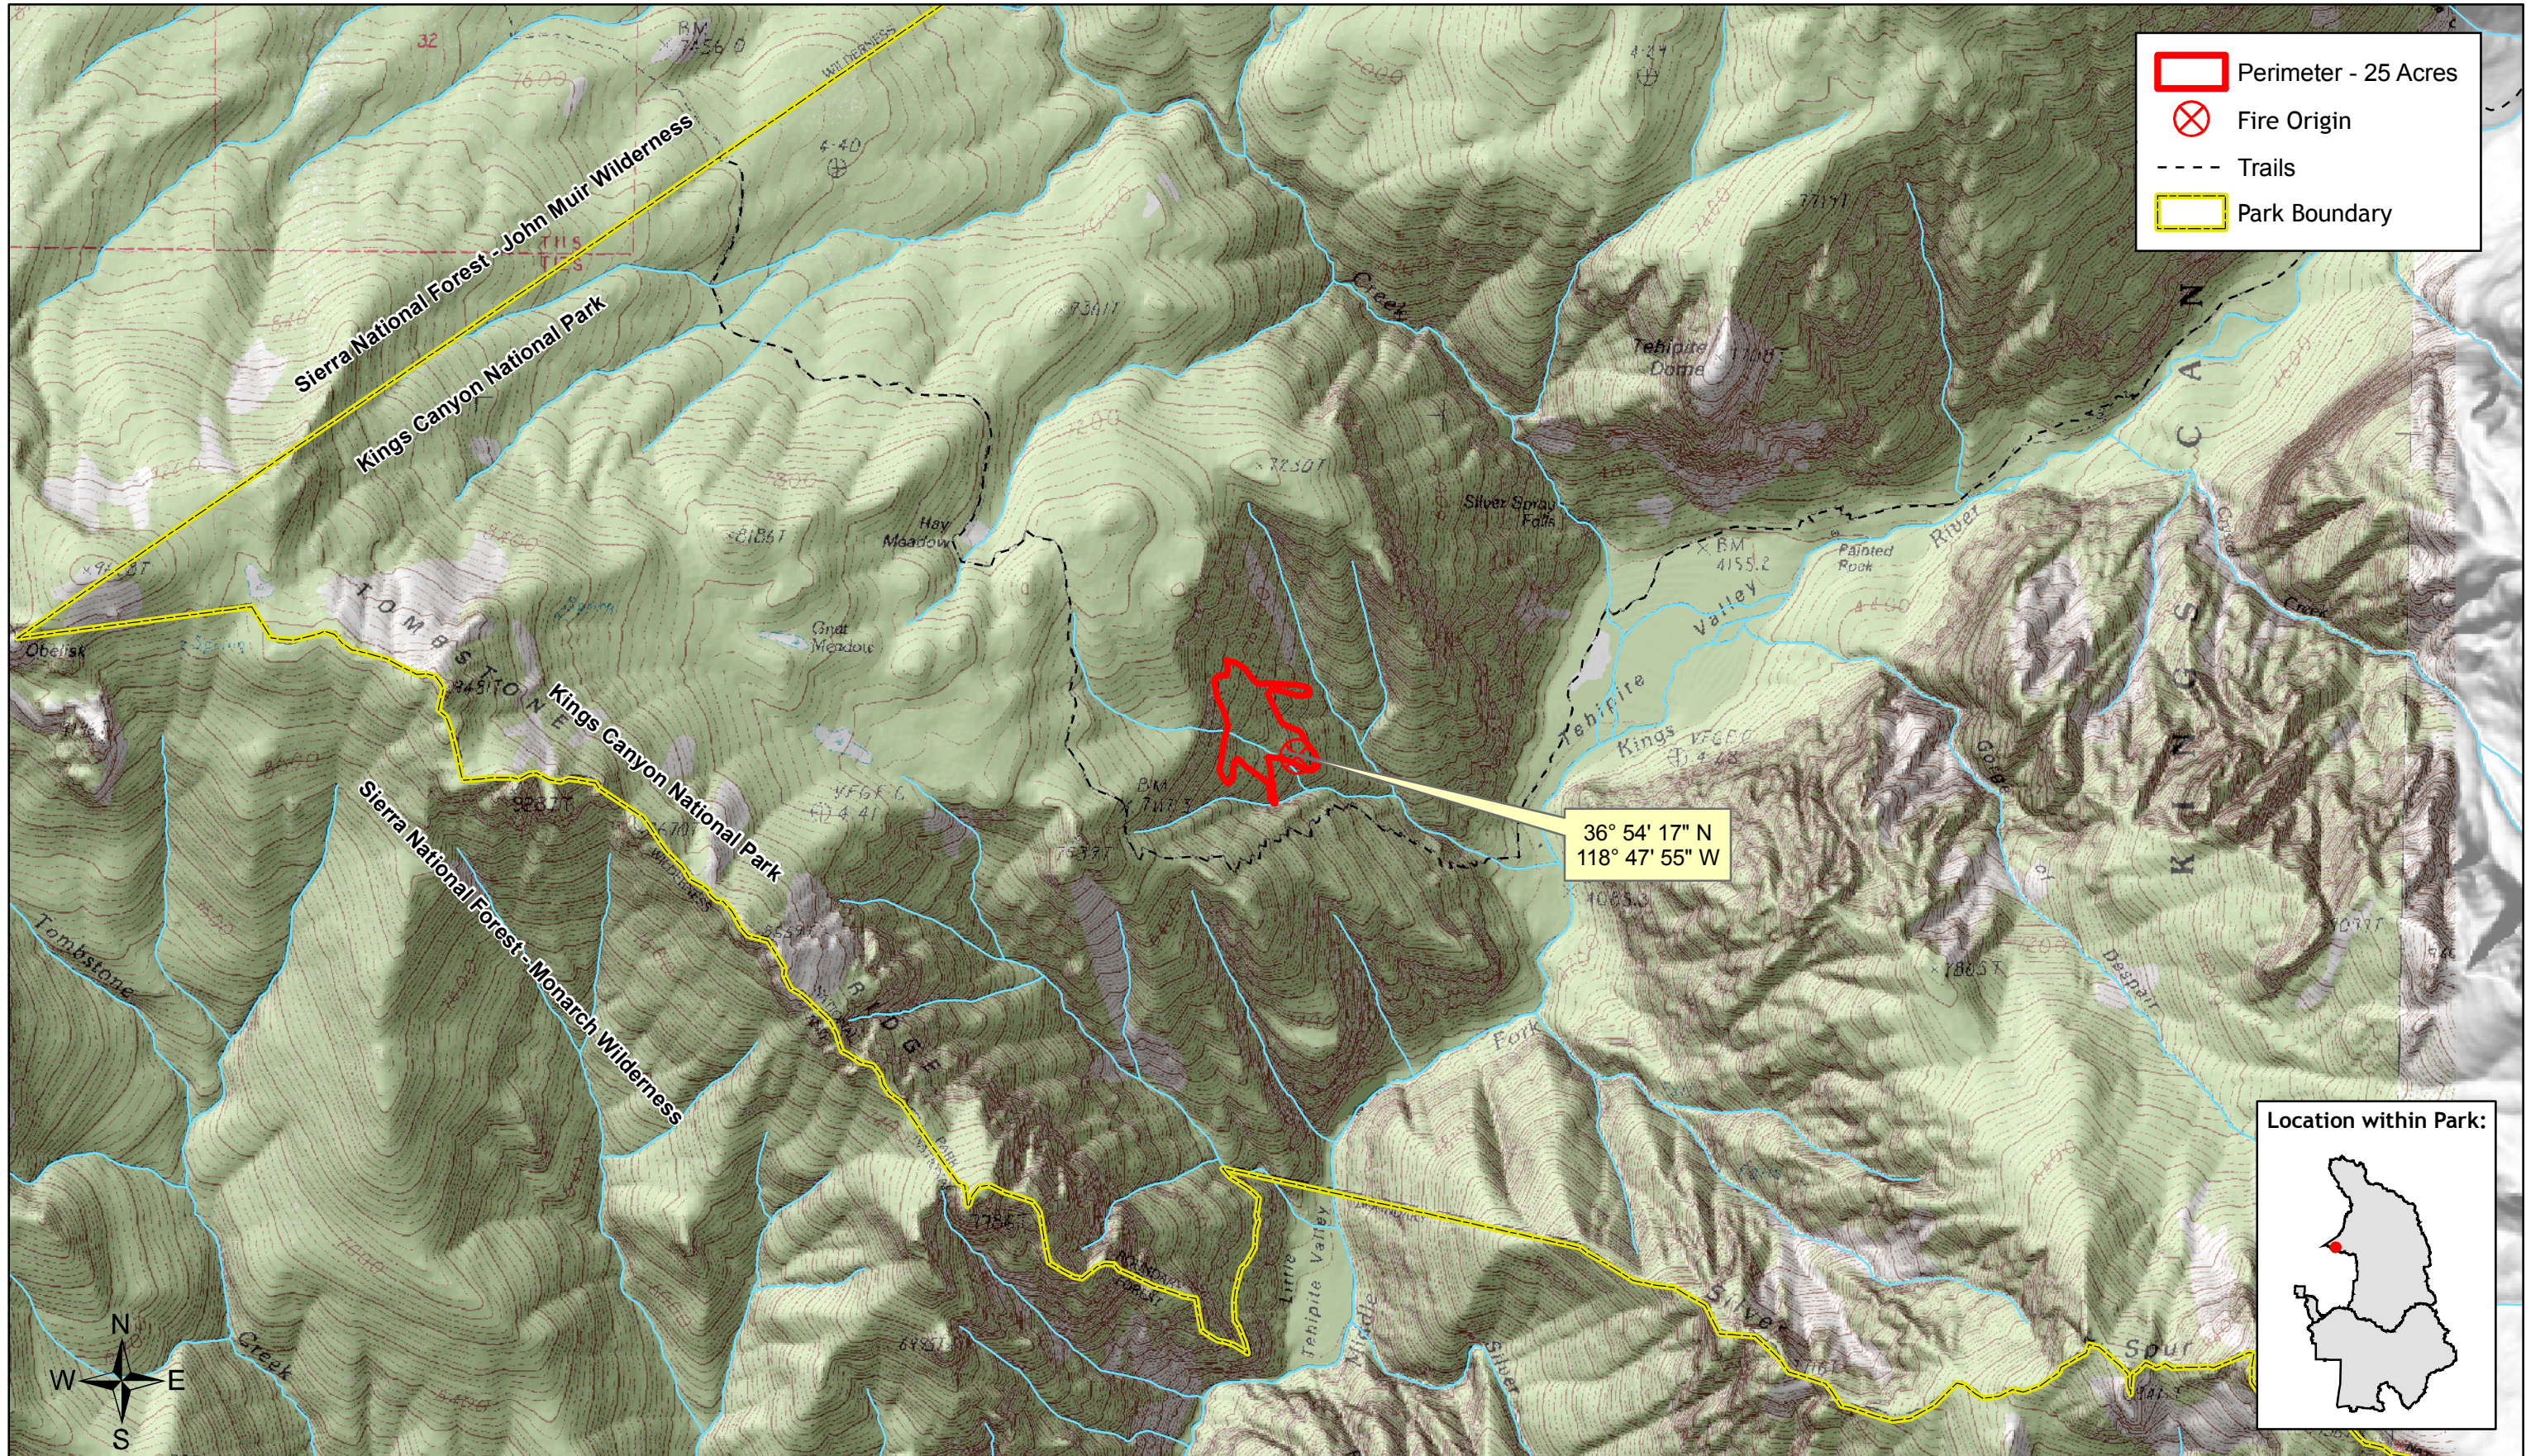

Tehipite Fire

Sequoia & Kings Canyon National Parks

1:24,000