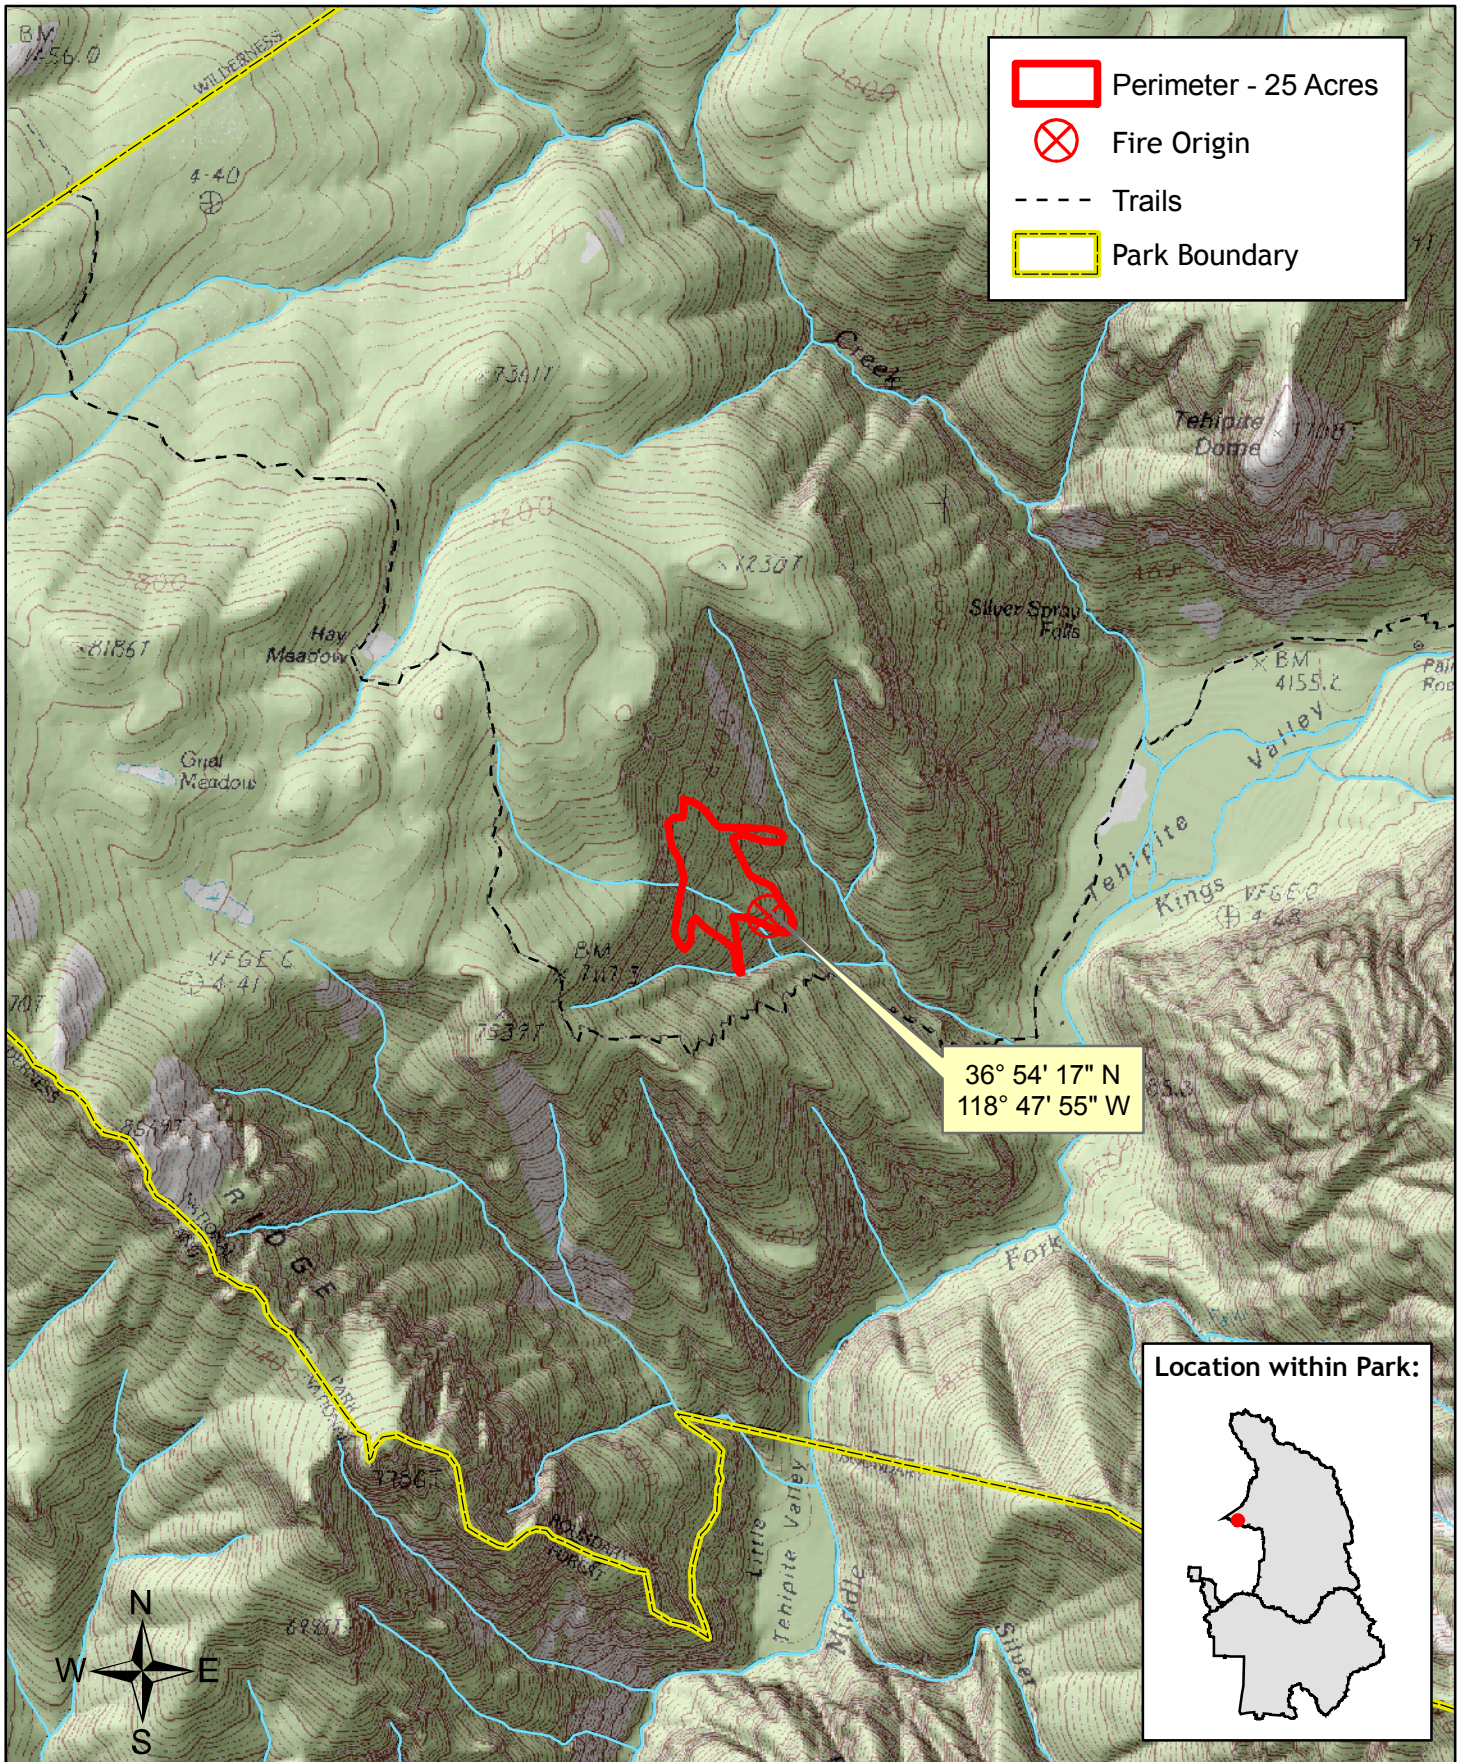

Tehipite Fire

Sequoia & Kings Canyon National Parks

1:24,000

Map by NPS(kf), 7/22/2008
Perimeter on 22 JUL @ 1500