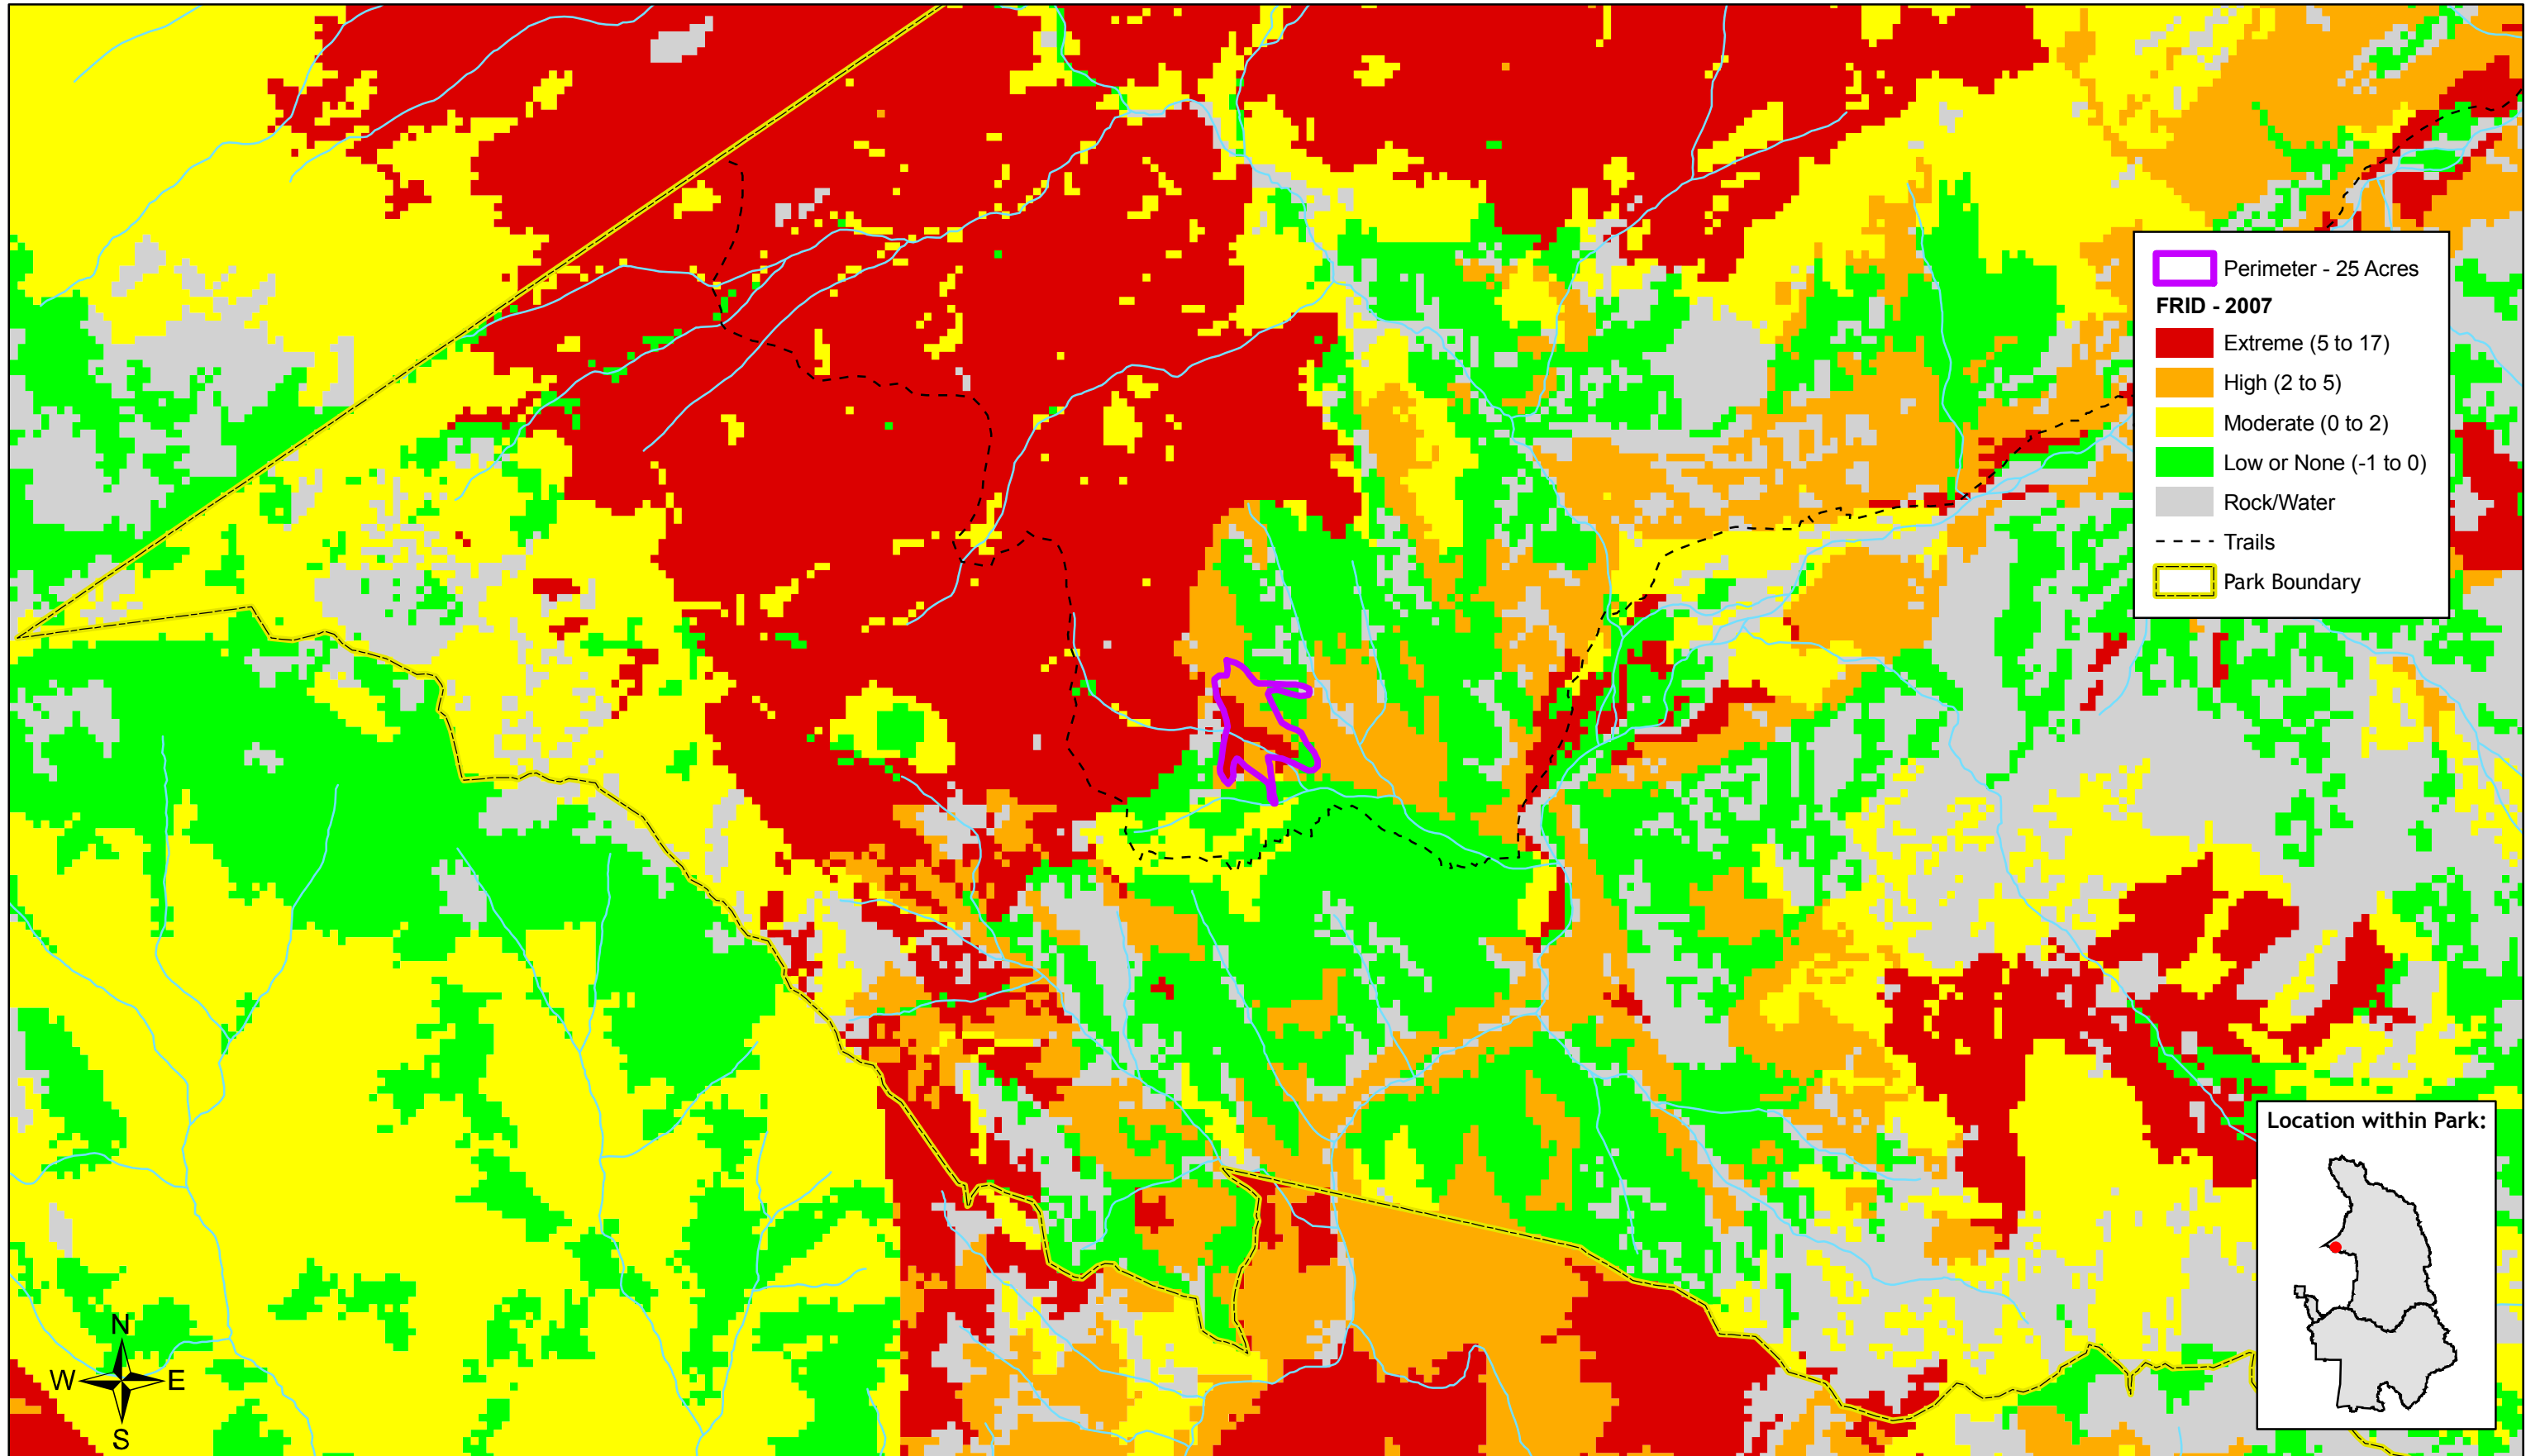

Tehipite Fire

Sequoia & Kings Canyon National Parks

Perimeter - 25 Acres

FRID - 2007

- Extreme (5 to 17)
- High (2 to 5)
- Moderate (0 to 2)
- Low or None (-1 to 0)
- Rock/Water
- Trails
- Park Boundary

Location within Park:

1:24,000

0.5 0.25 0 0.5 1 Miles

Map by NPS(kf), 7/22/2008
Perimeter as of 22 JUL @ 1500