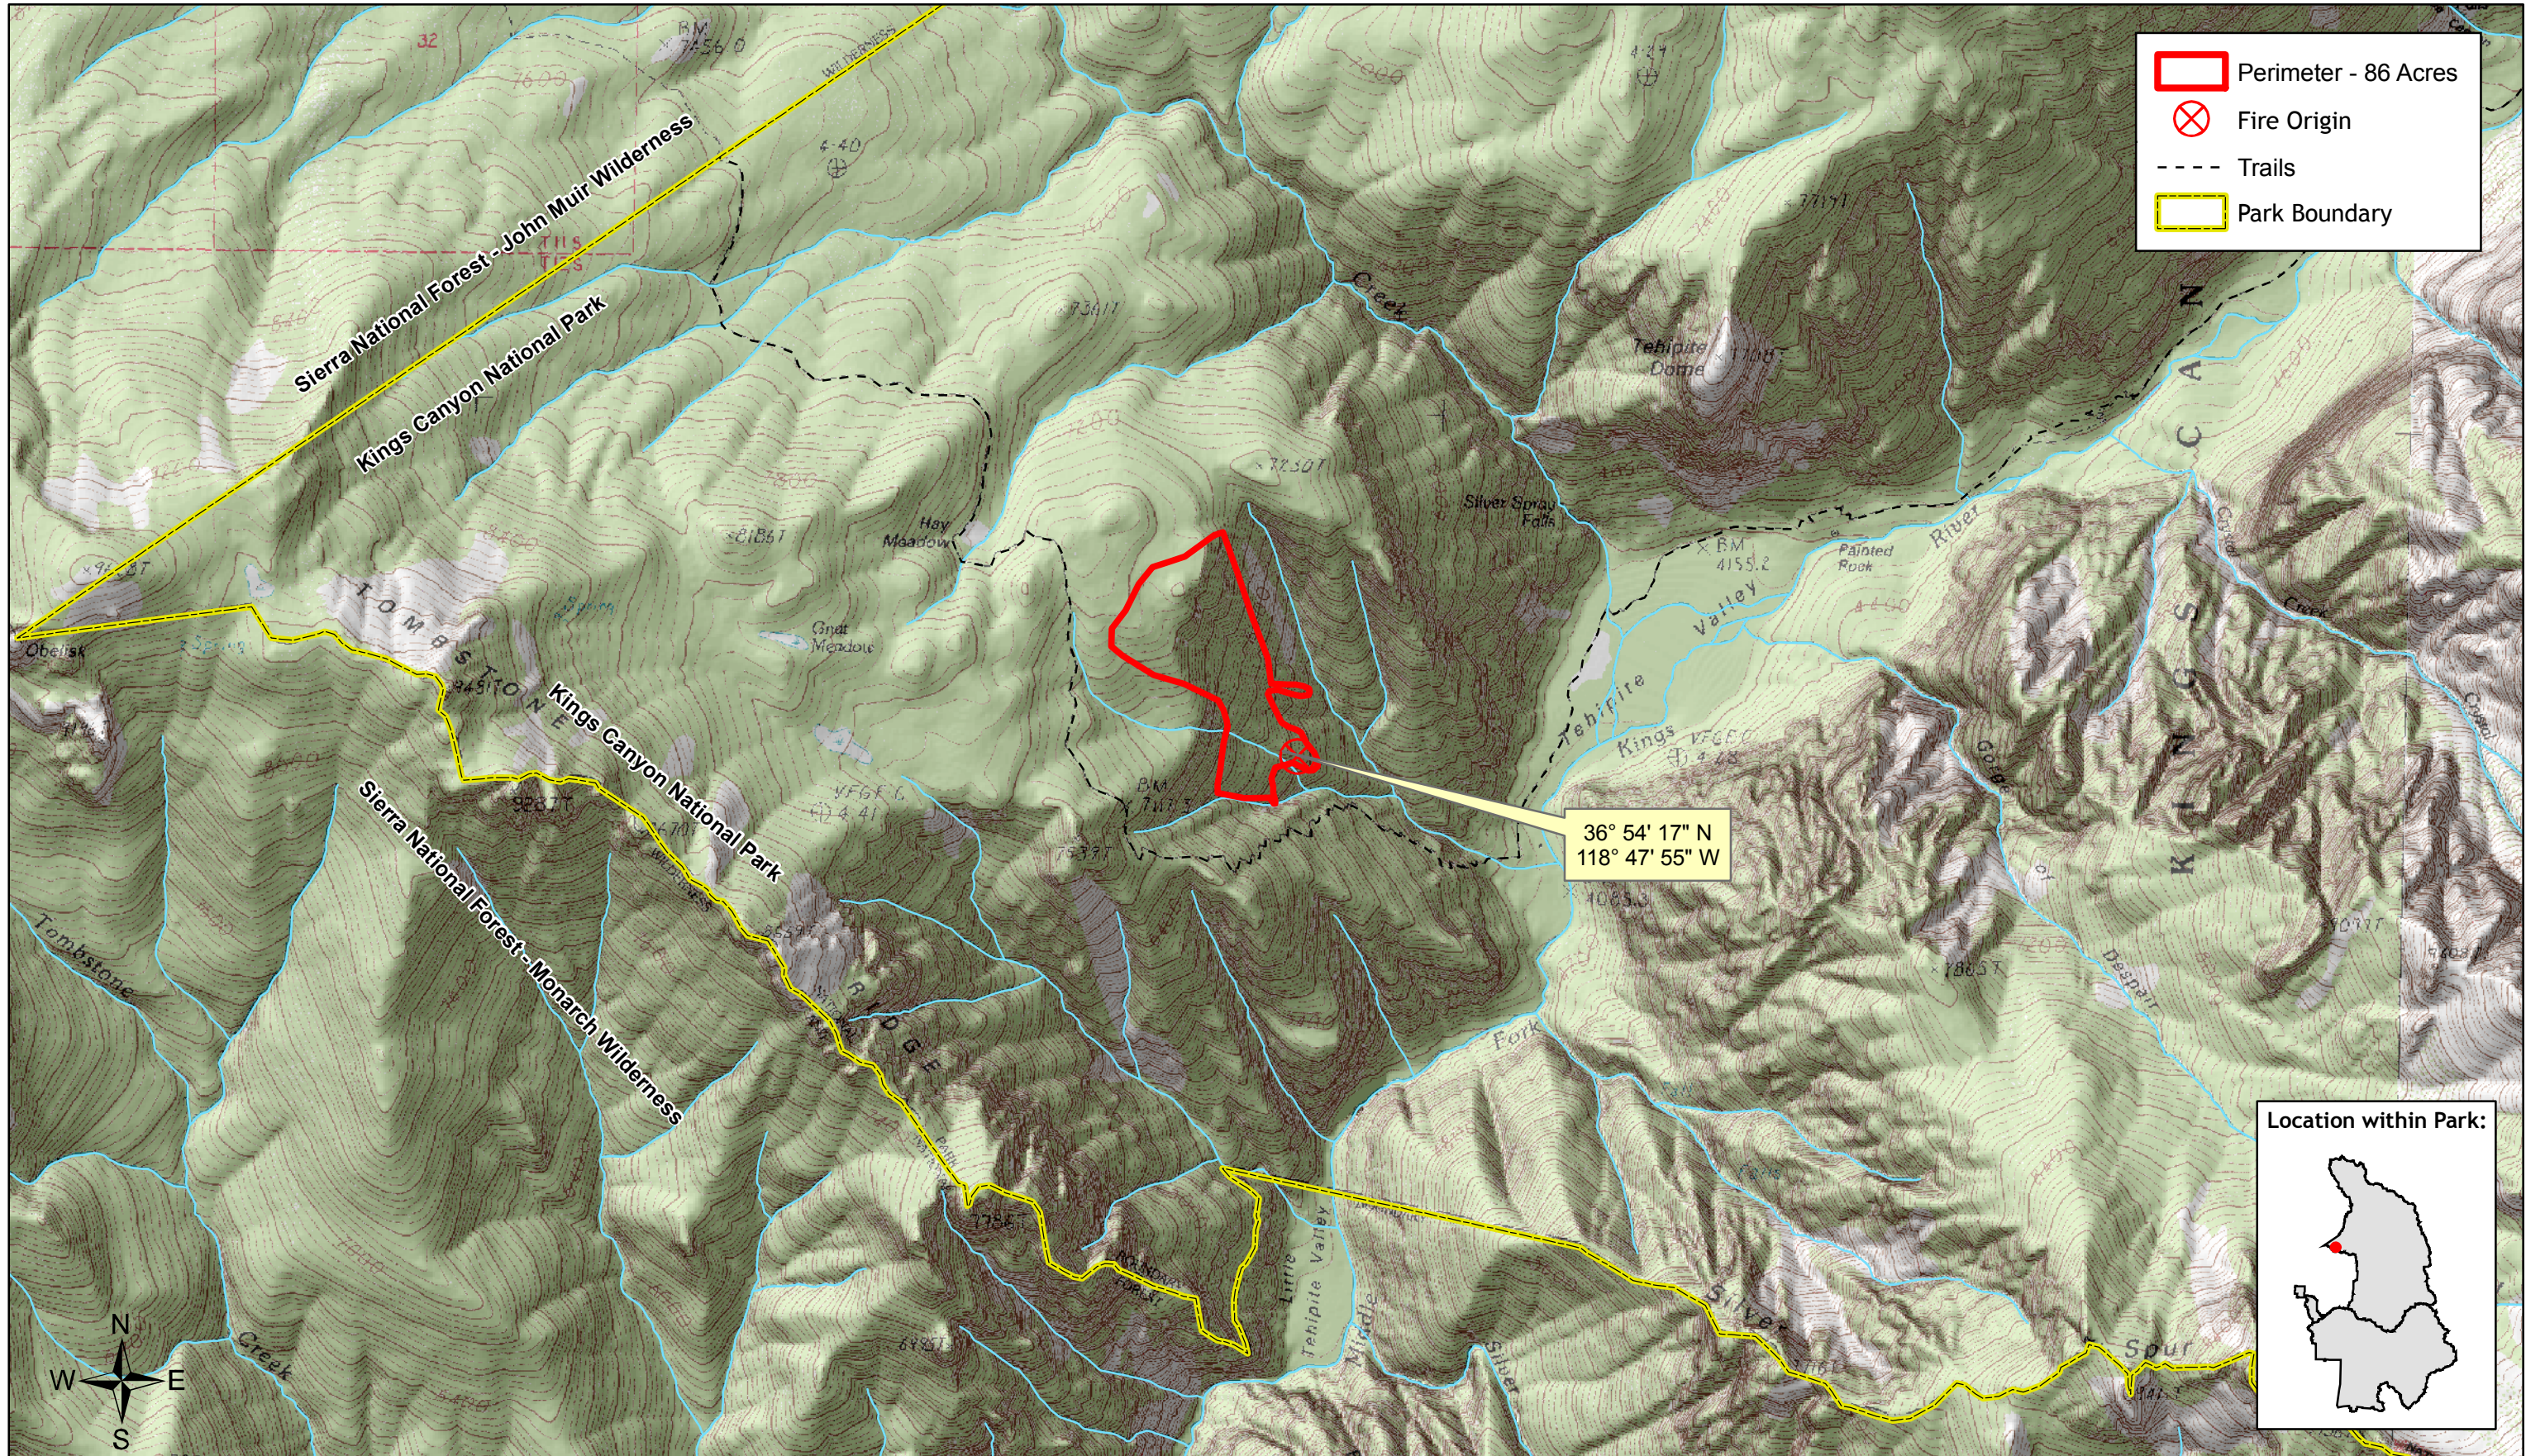

Tehipite Fire

Sequoia & Kings Canyon National Parks

1:24,000