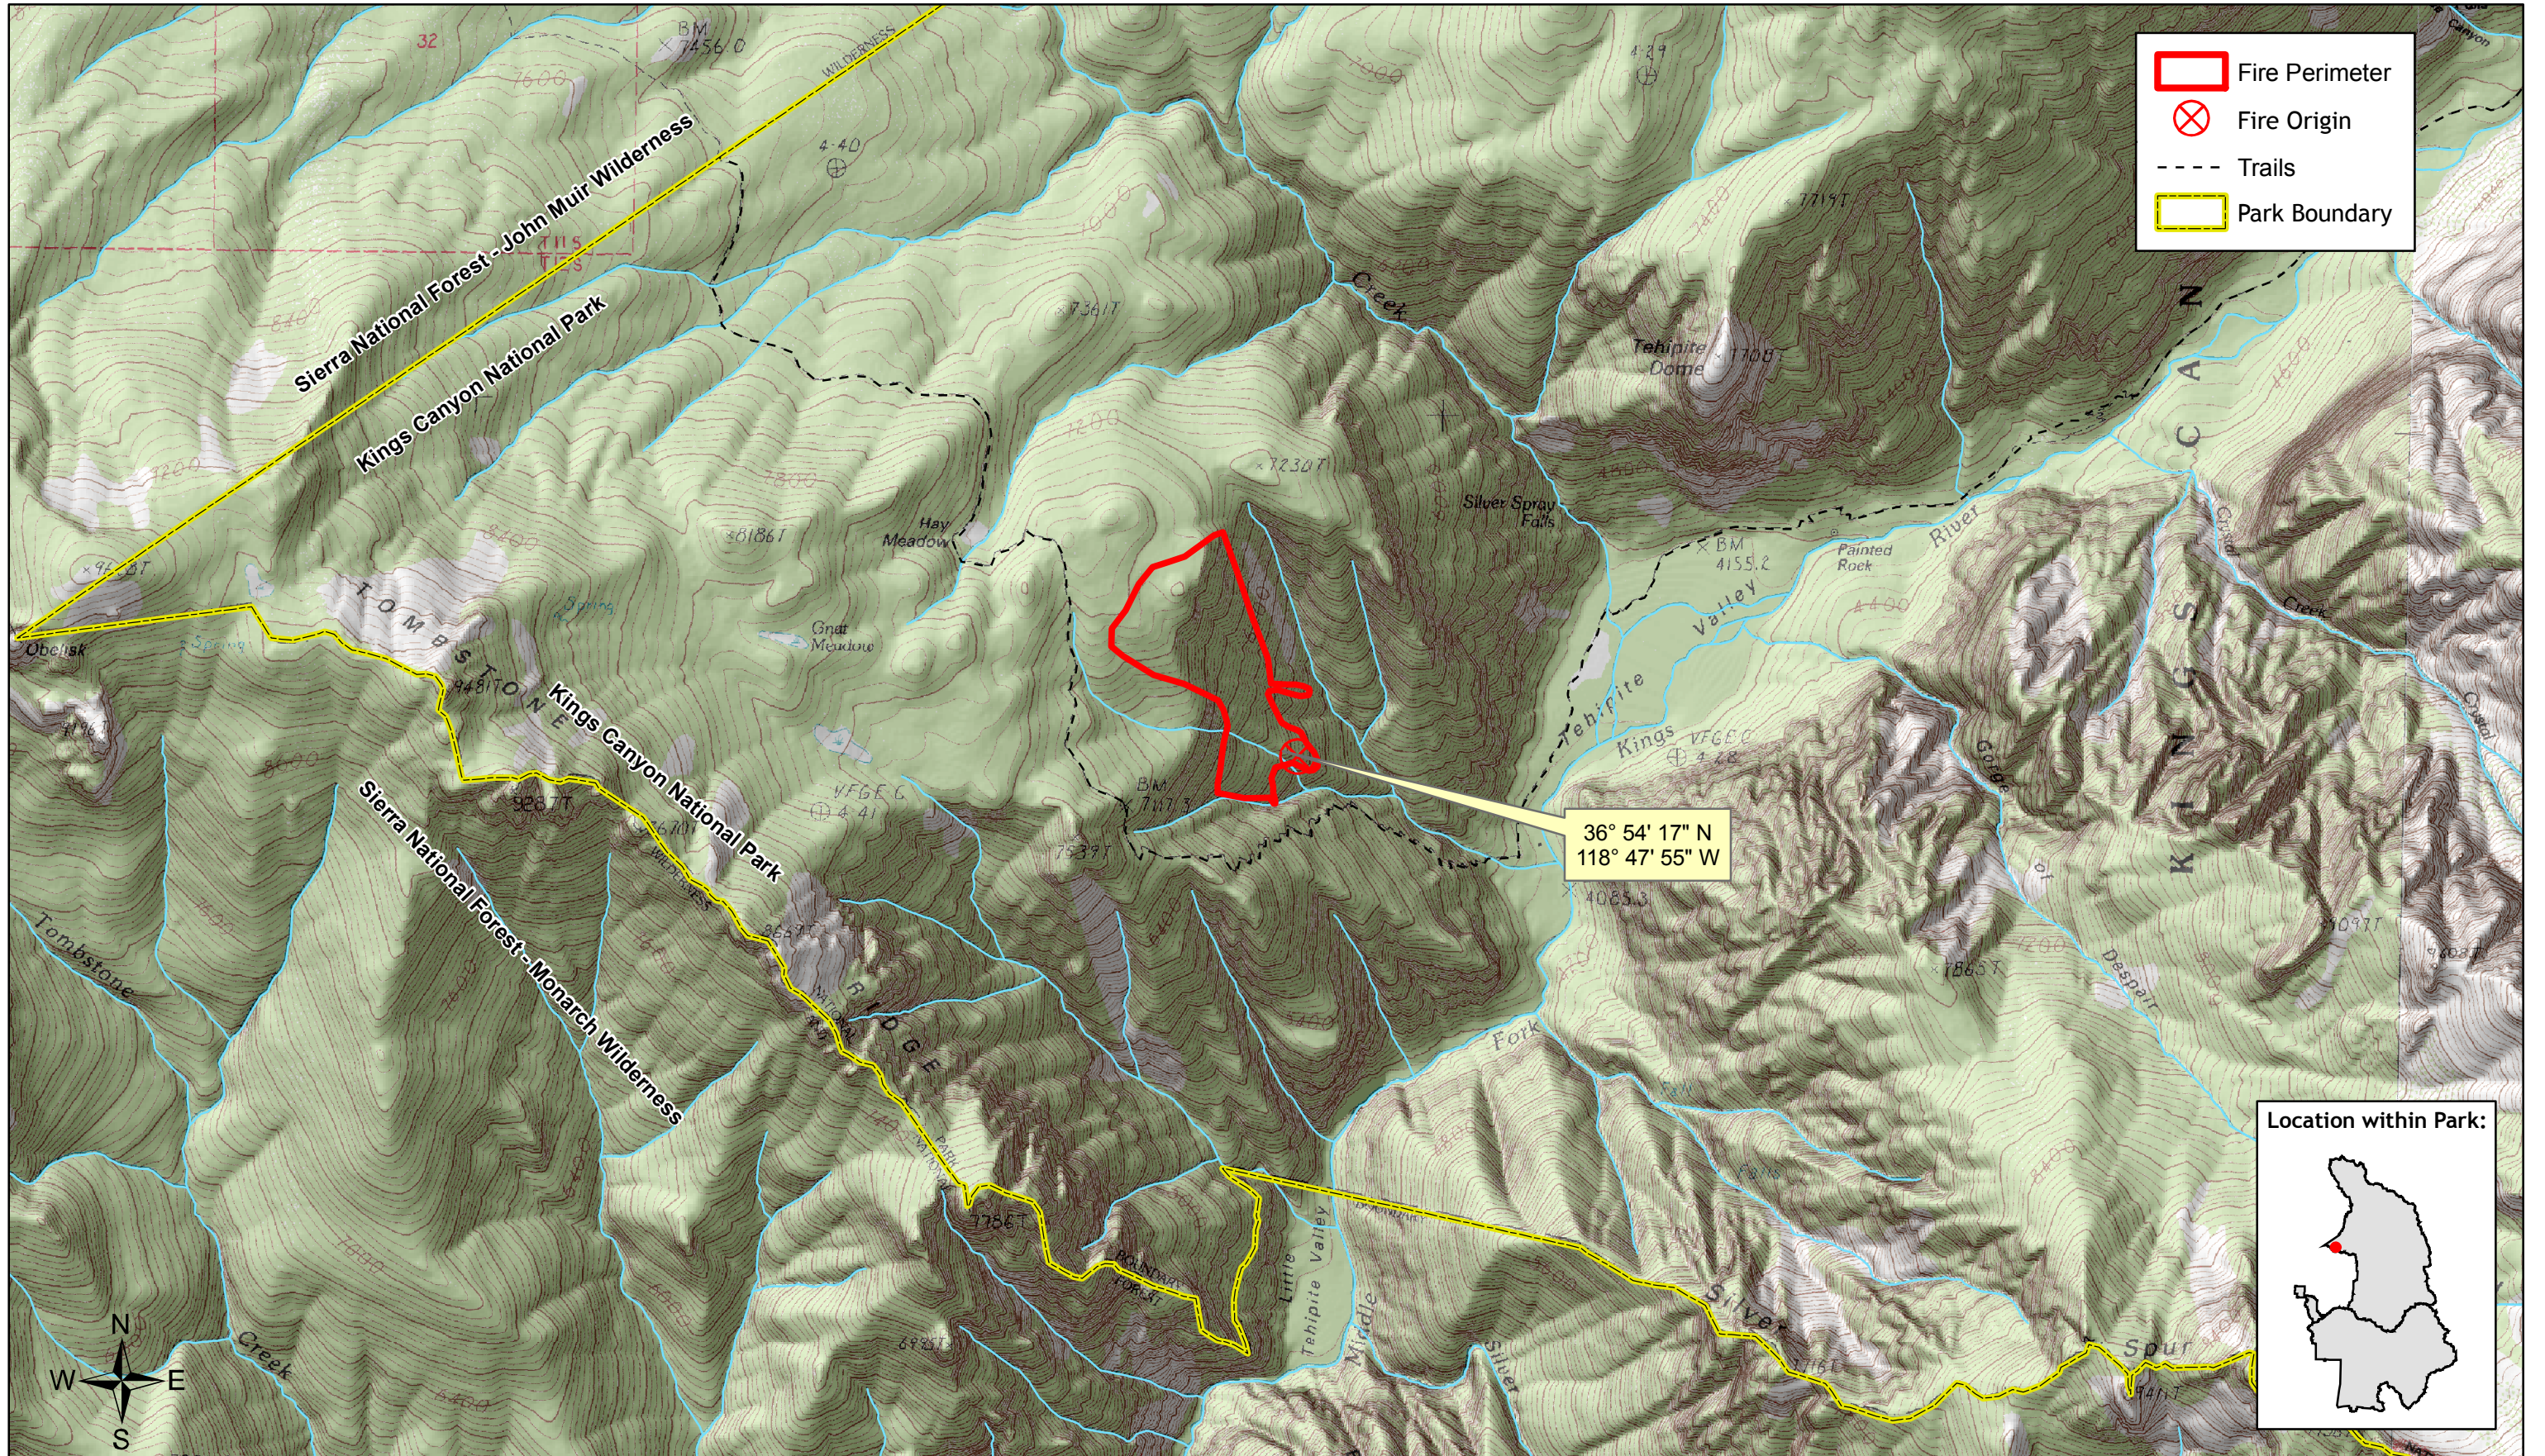

Tehipite Fire

Sequoia & Kings Canyon National Parks

1:24,000