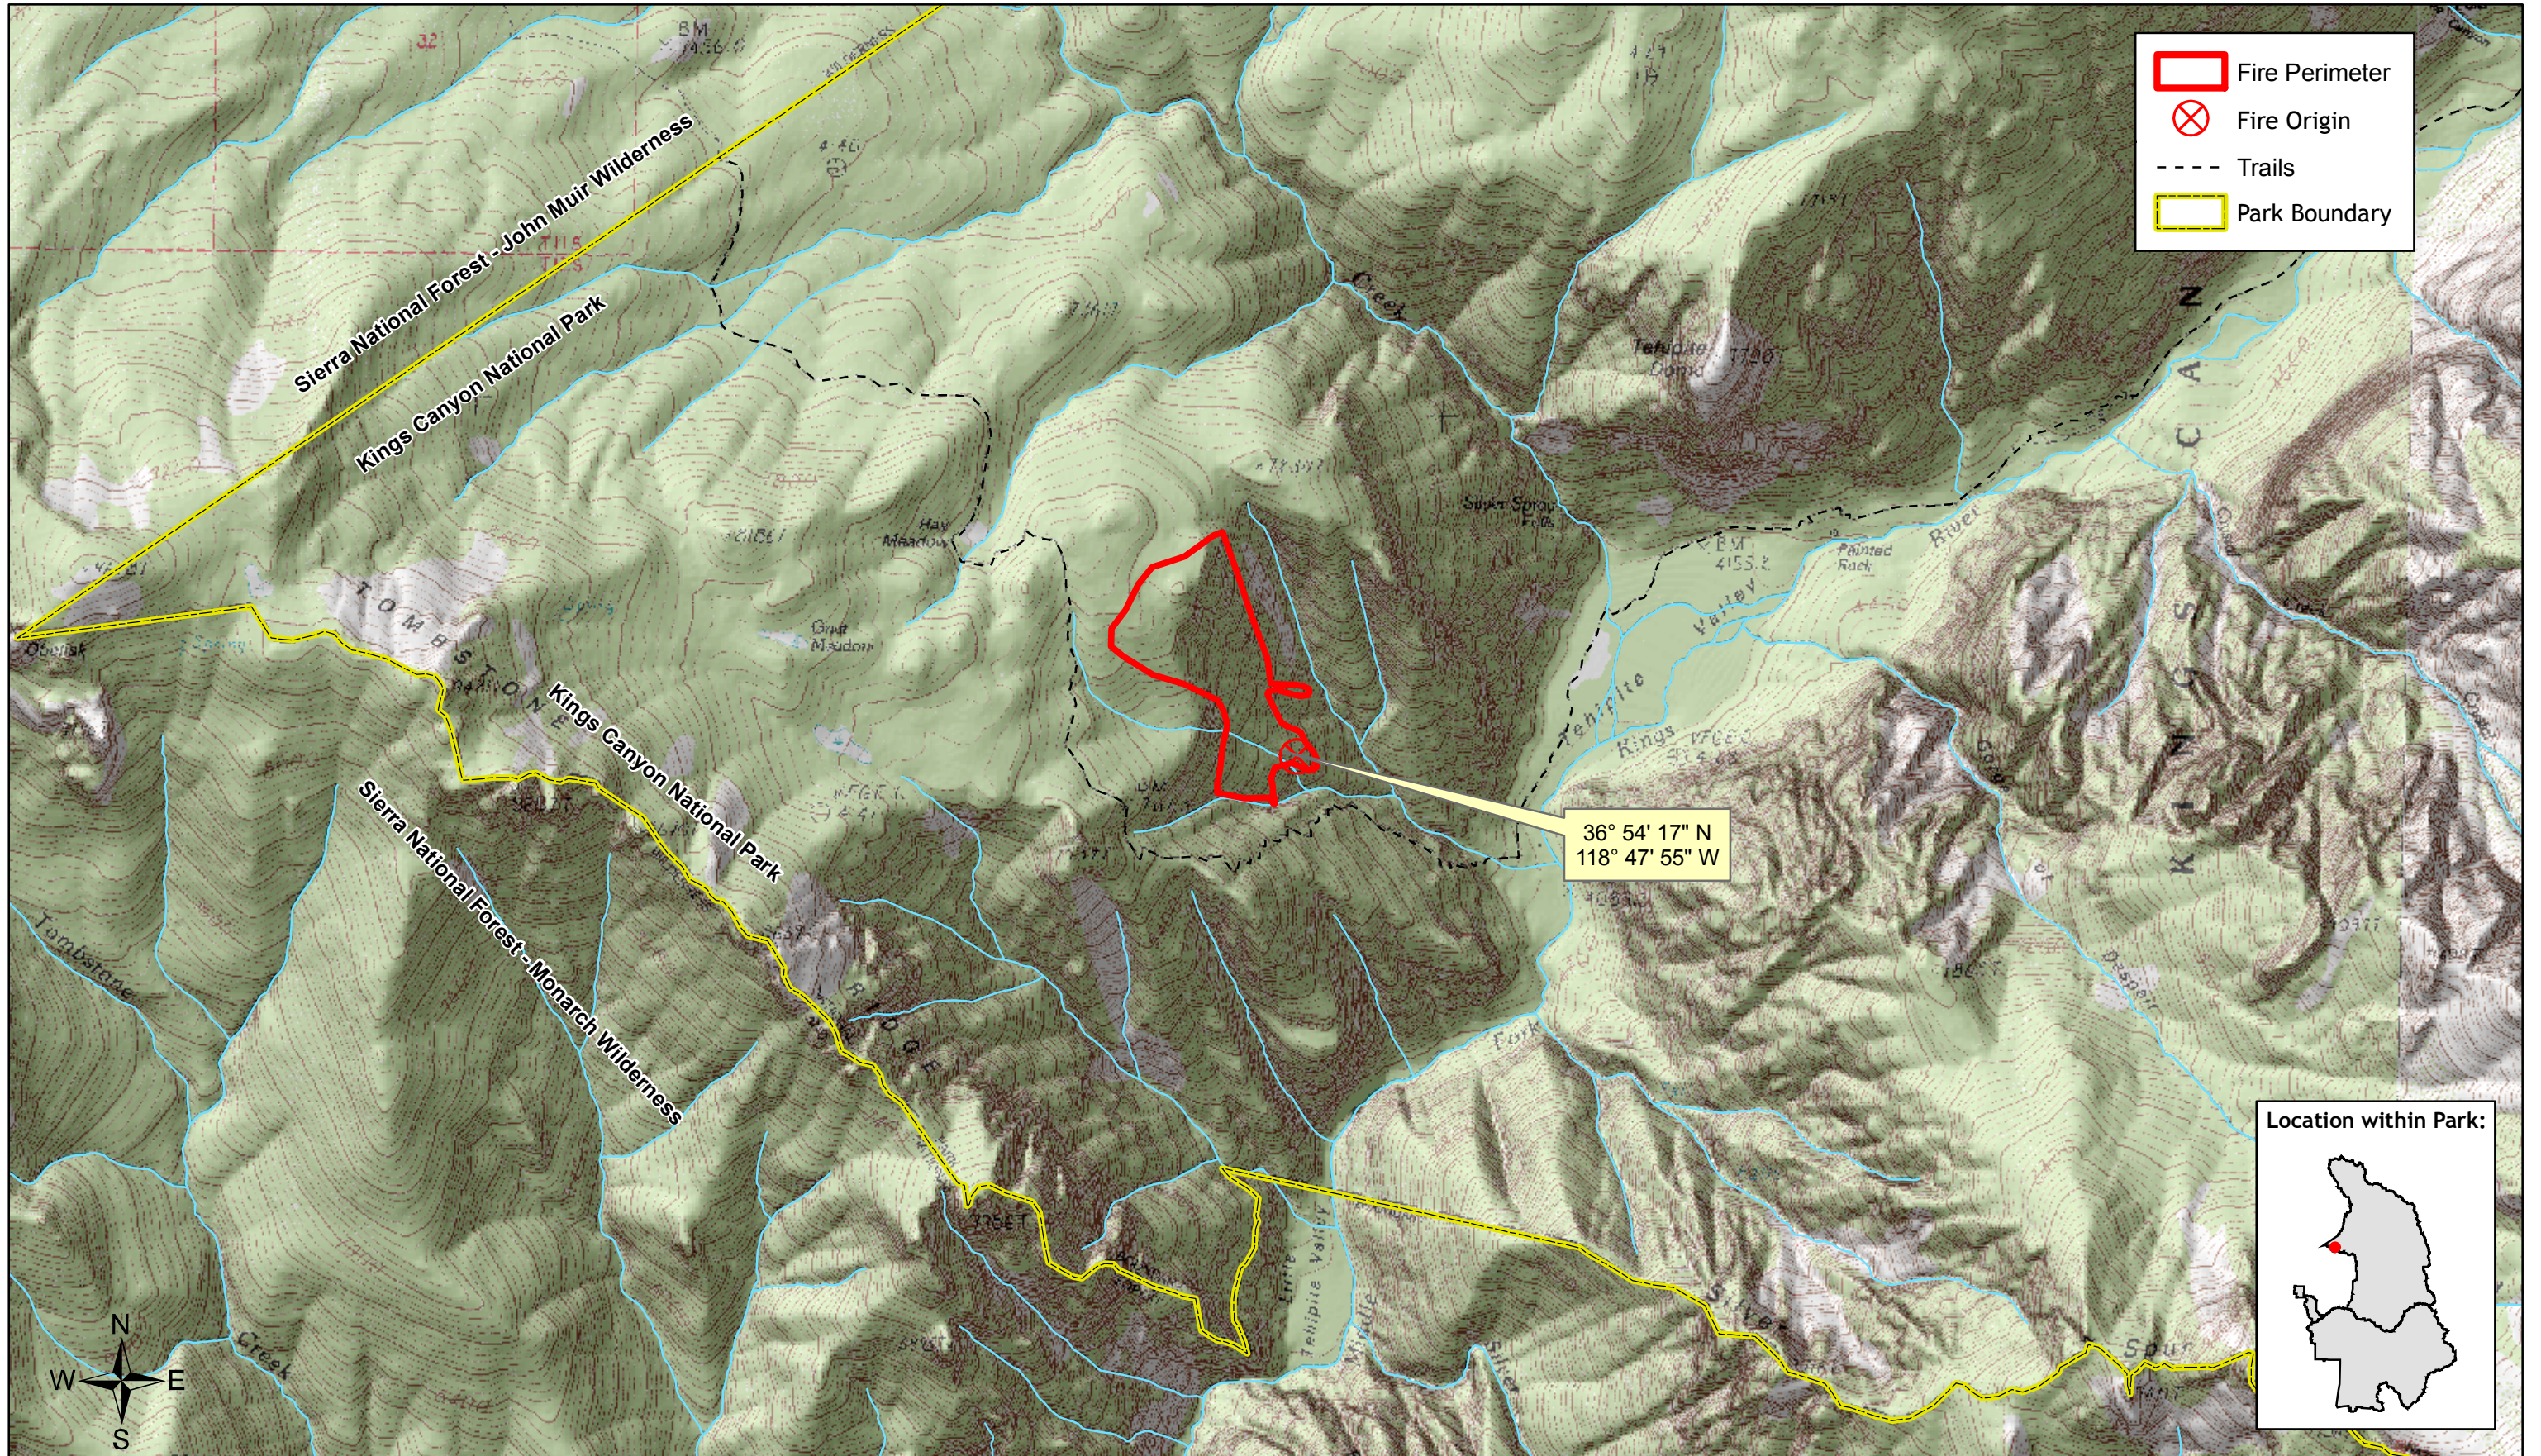

# Tehipite Fire

Sequoia & Kings Canyon National Parks

1:24,000