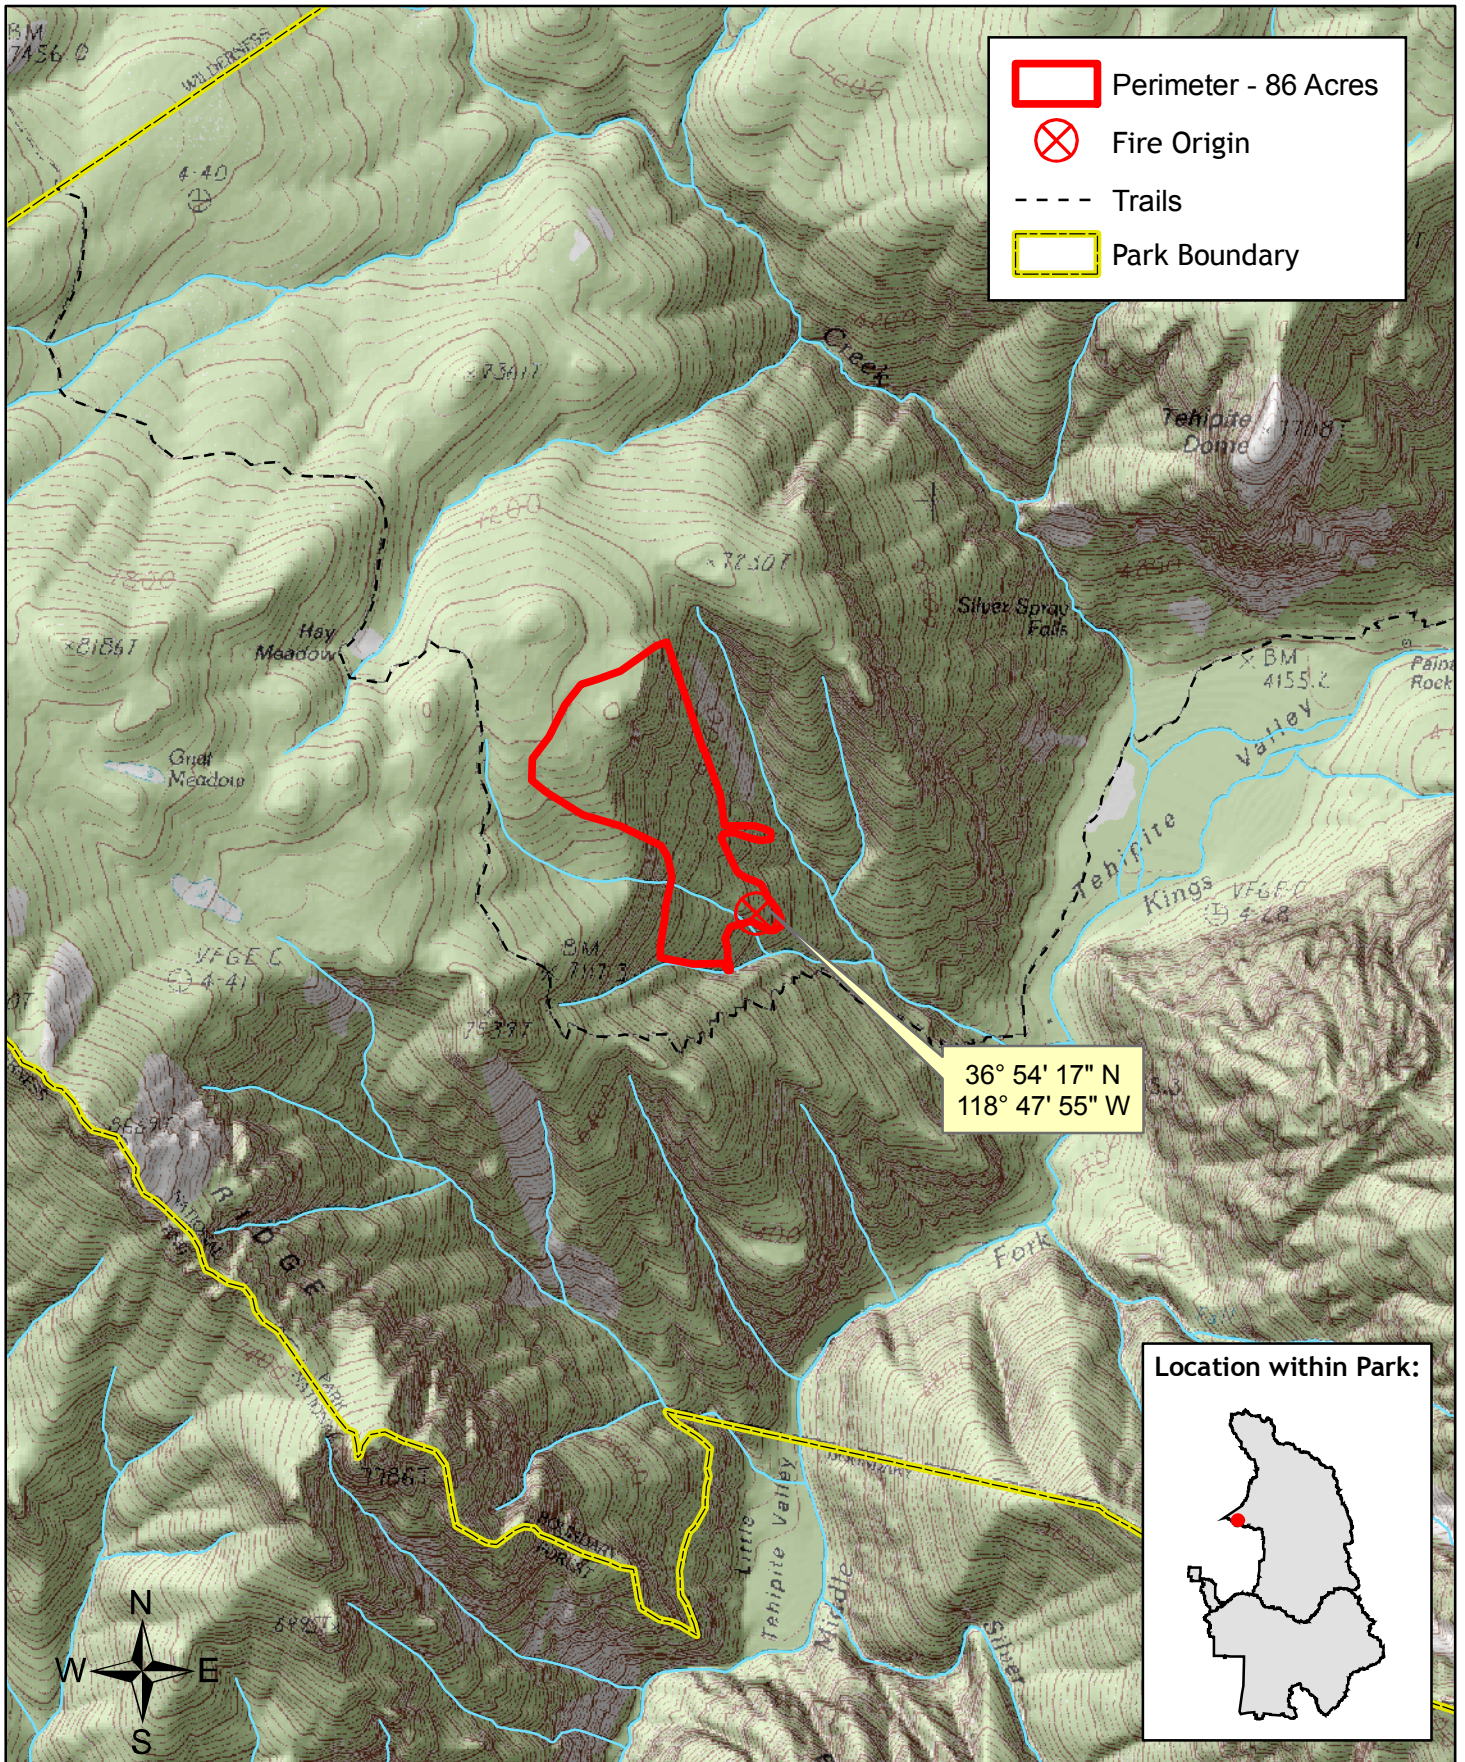

Tehipite Fire

Sequoia & Kings Canyon National Parks

1:24,000

Map by NPS(kf), 7/27/2008
Perimeter on 27 JUL @ 1230