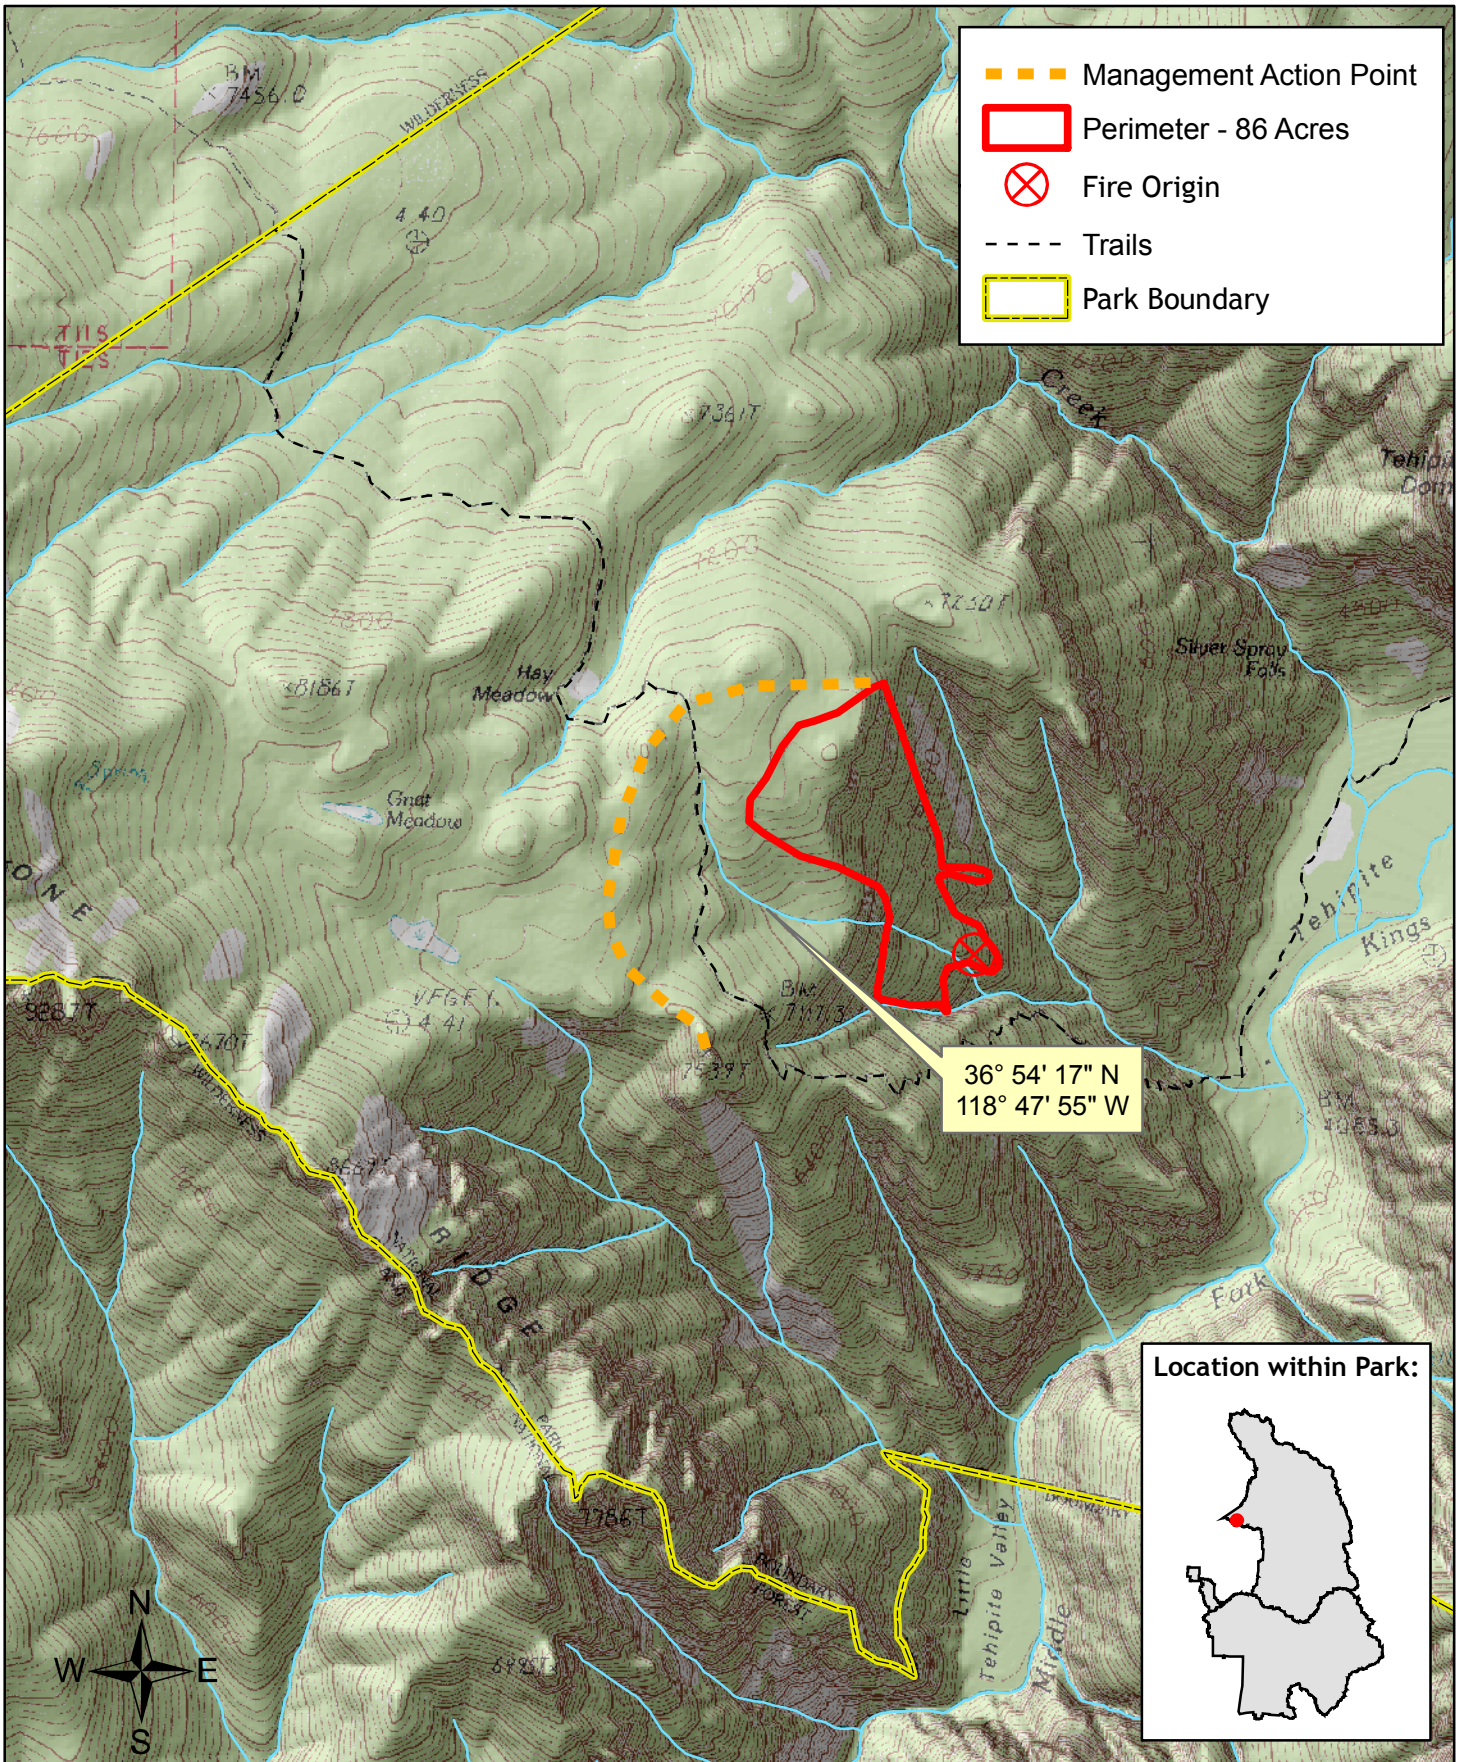

Tehipite Fire

Sequoia & Kings Canyon National Parks

1:24,000

Map by NPS(kf), 7/28/2008
Perimeter on 27 JUL @ 1230