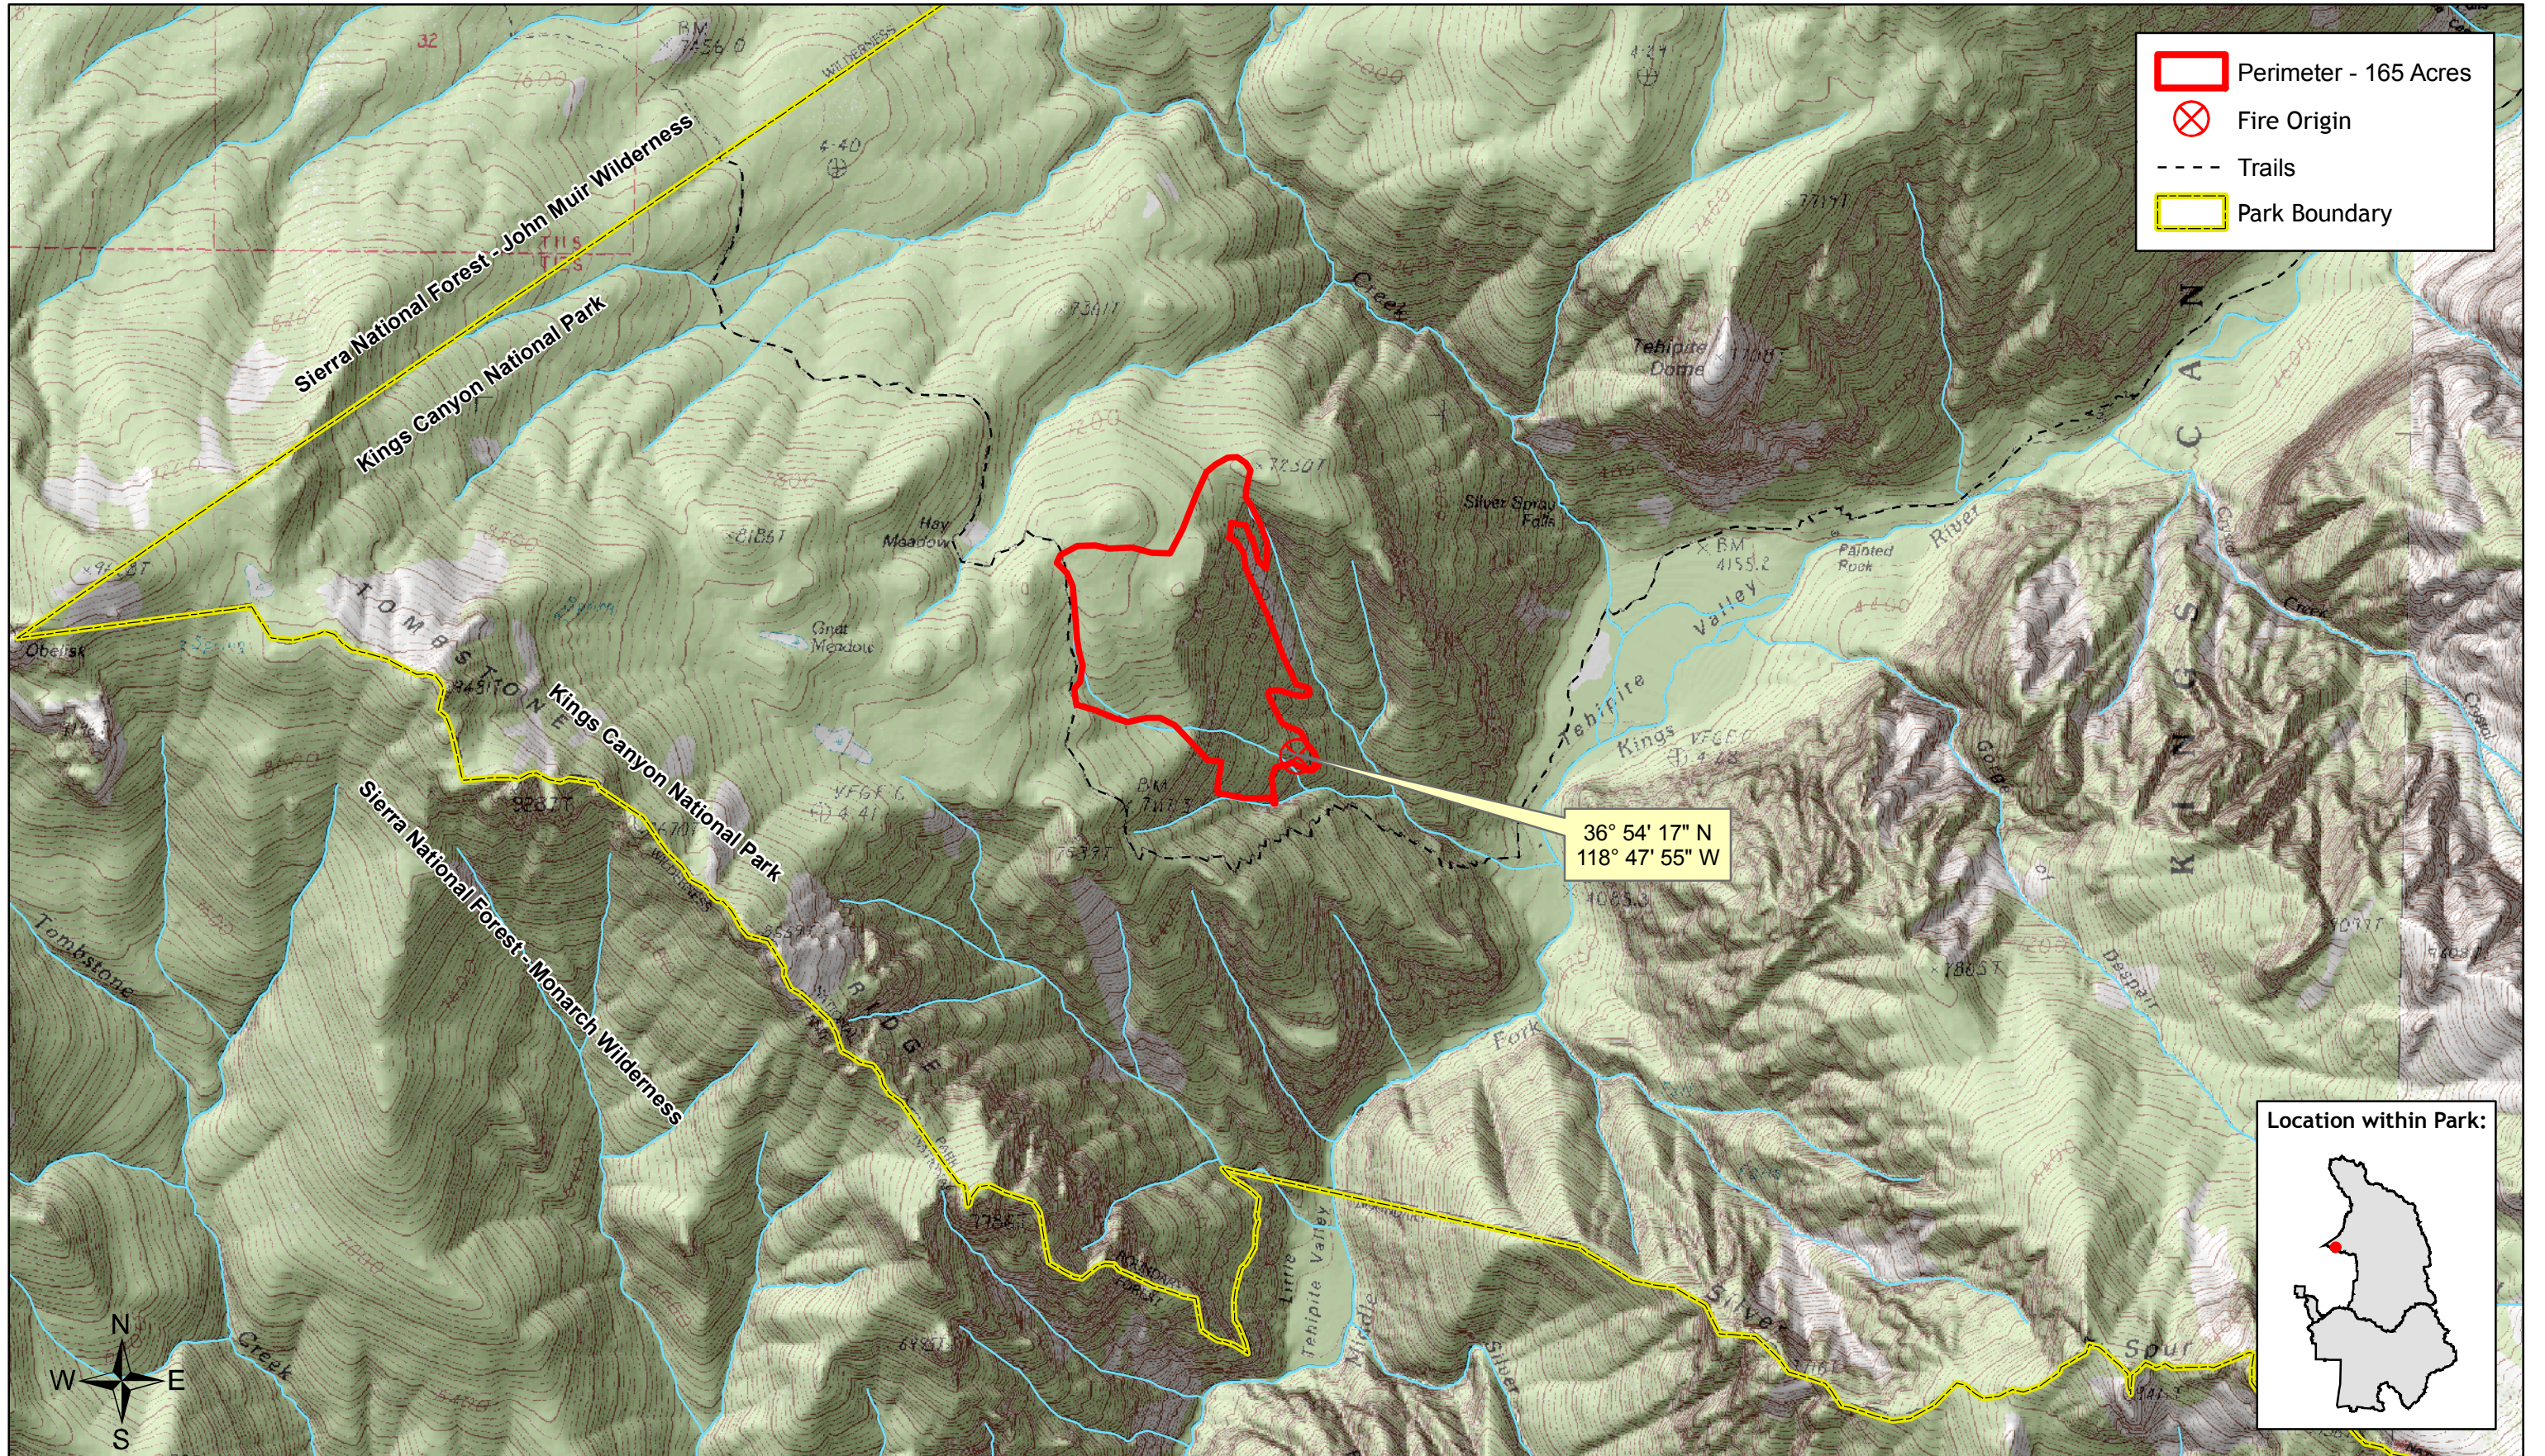

# Tehipite Fire

Sequoia & Kings Canyon National Parks

1:24,000