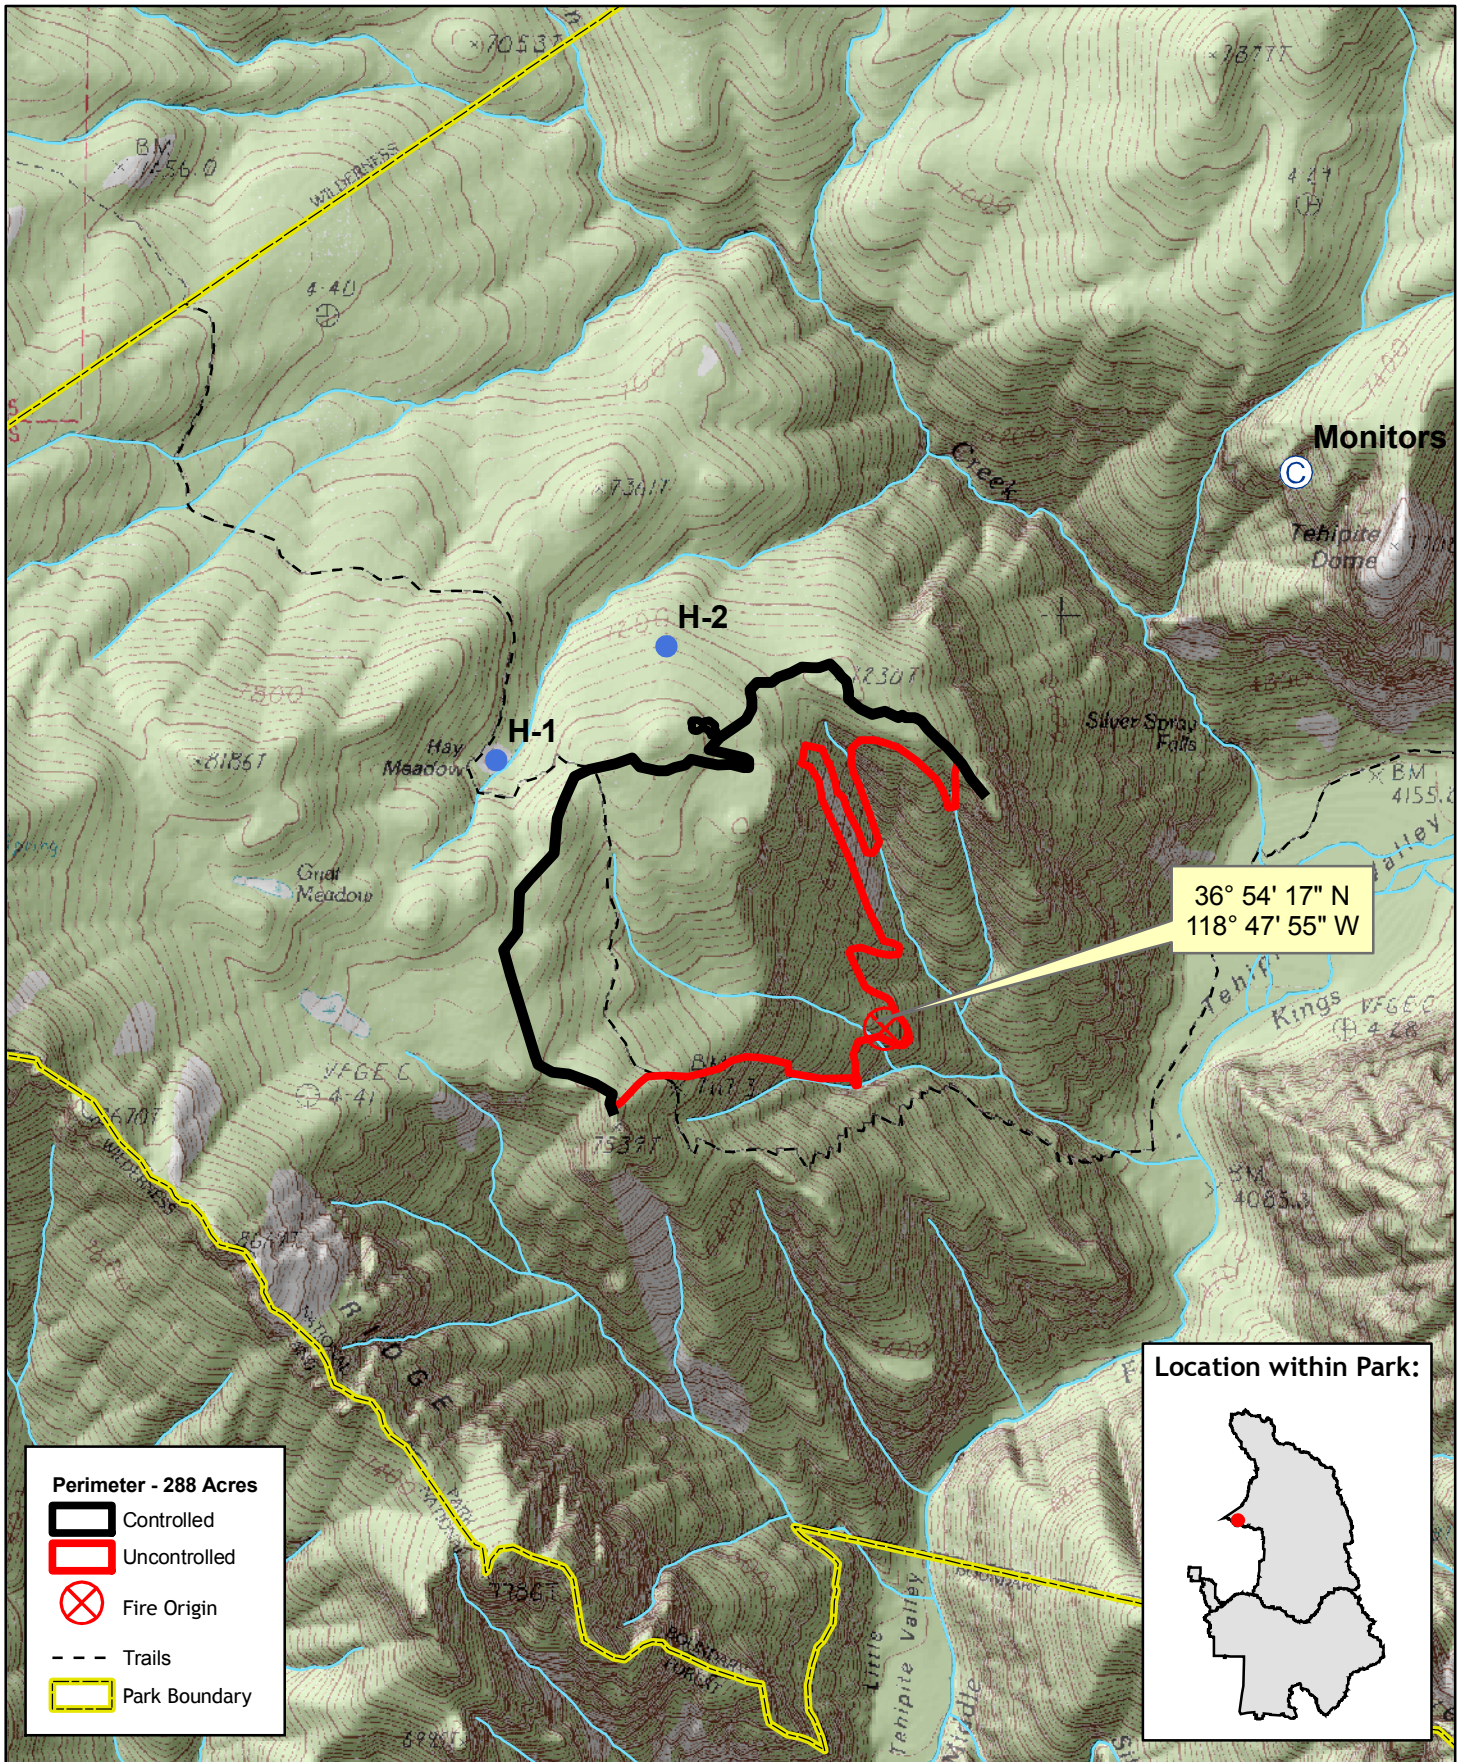

Tehipite Fire

Sequoia & Kings Canyon National Parks

36° 54' 17" N
118° 47' 55" W

Location within Park:

Perimeter - 288 Acres

- Controlled
- Uncontrolled
- Fire Origin
- Trails
- Park Boundary

1:24,000

Map by NPS(kf), 8/4/2008
Perimeter on 4 AUG @ 1430