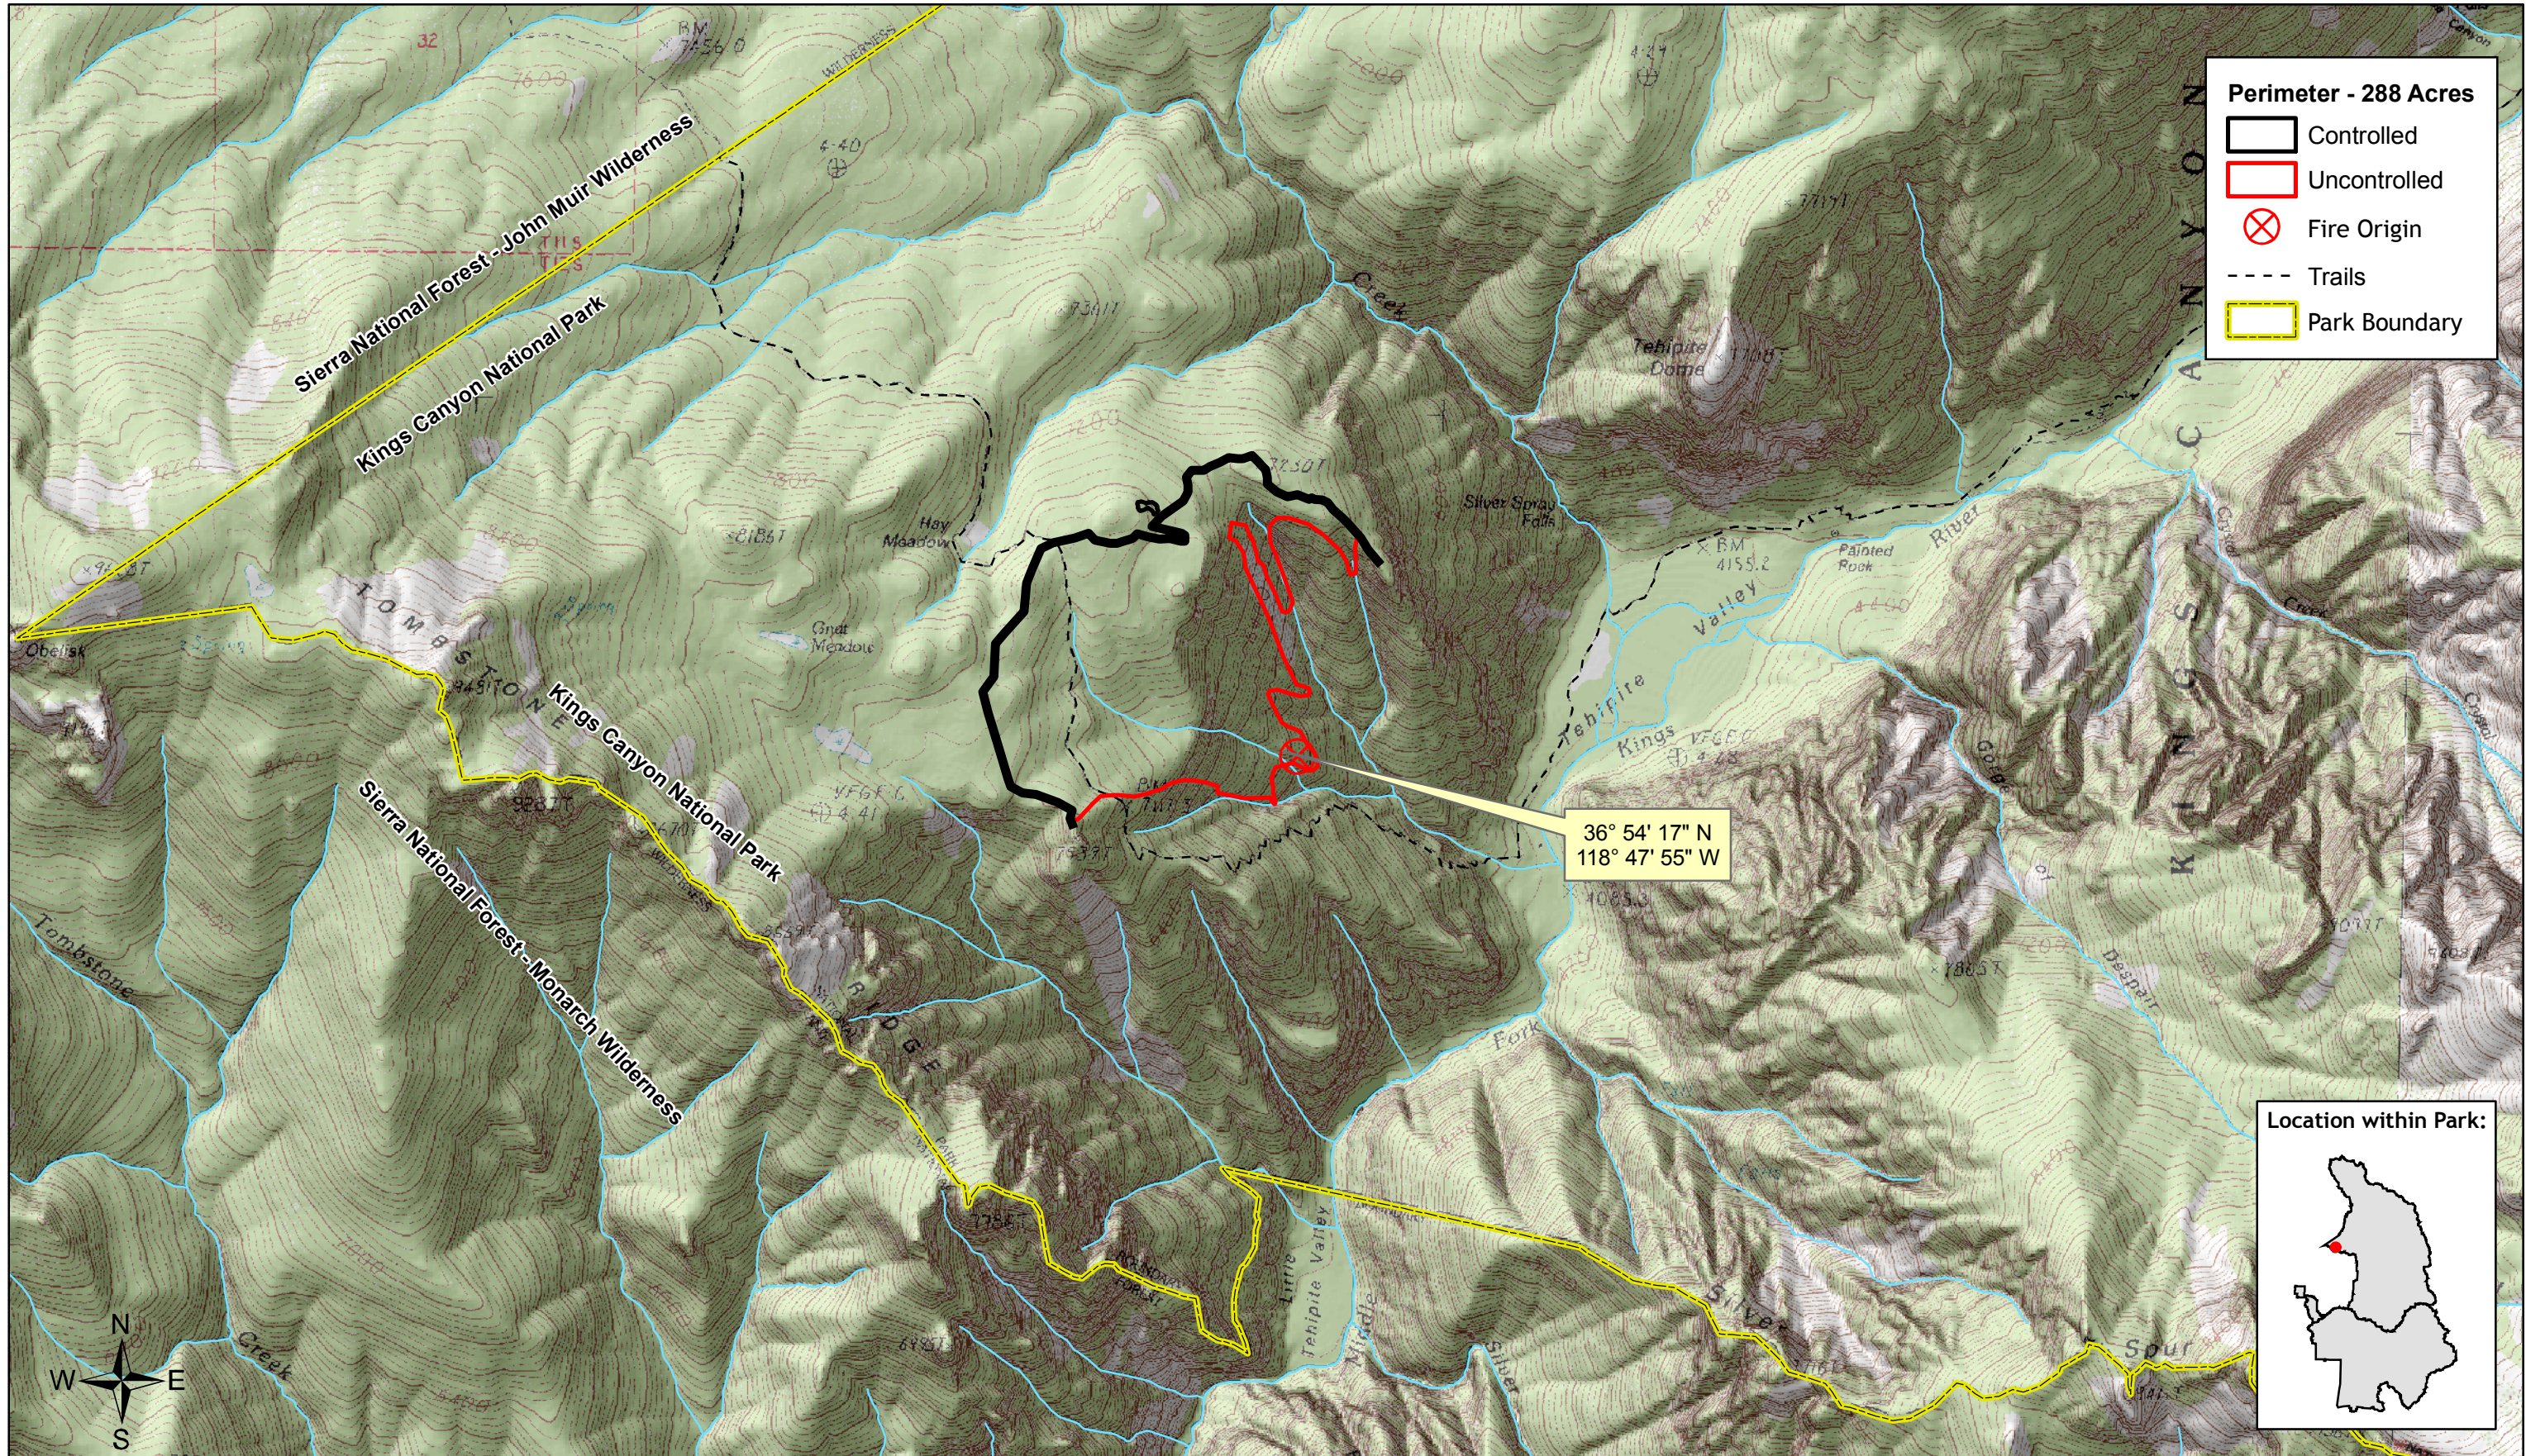

Tehipite Fire

Sequoia & Kings Canyon National Parks

Perimeter - 288 Acres

- Controlled
- Uncontrolled
- X Fire Origin
- Trails
- Park Boundary

36° 54' 17" N
118° 47' 55" W

Location within Park:

1:24,000