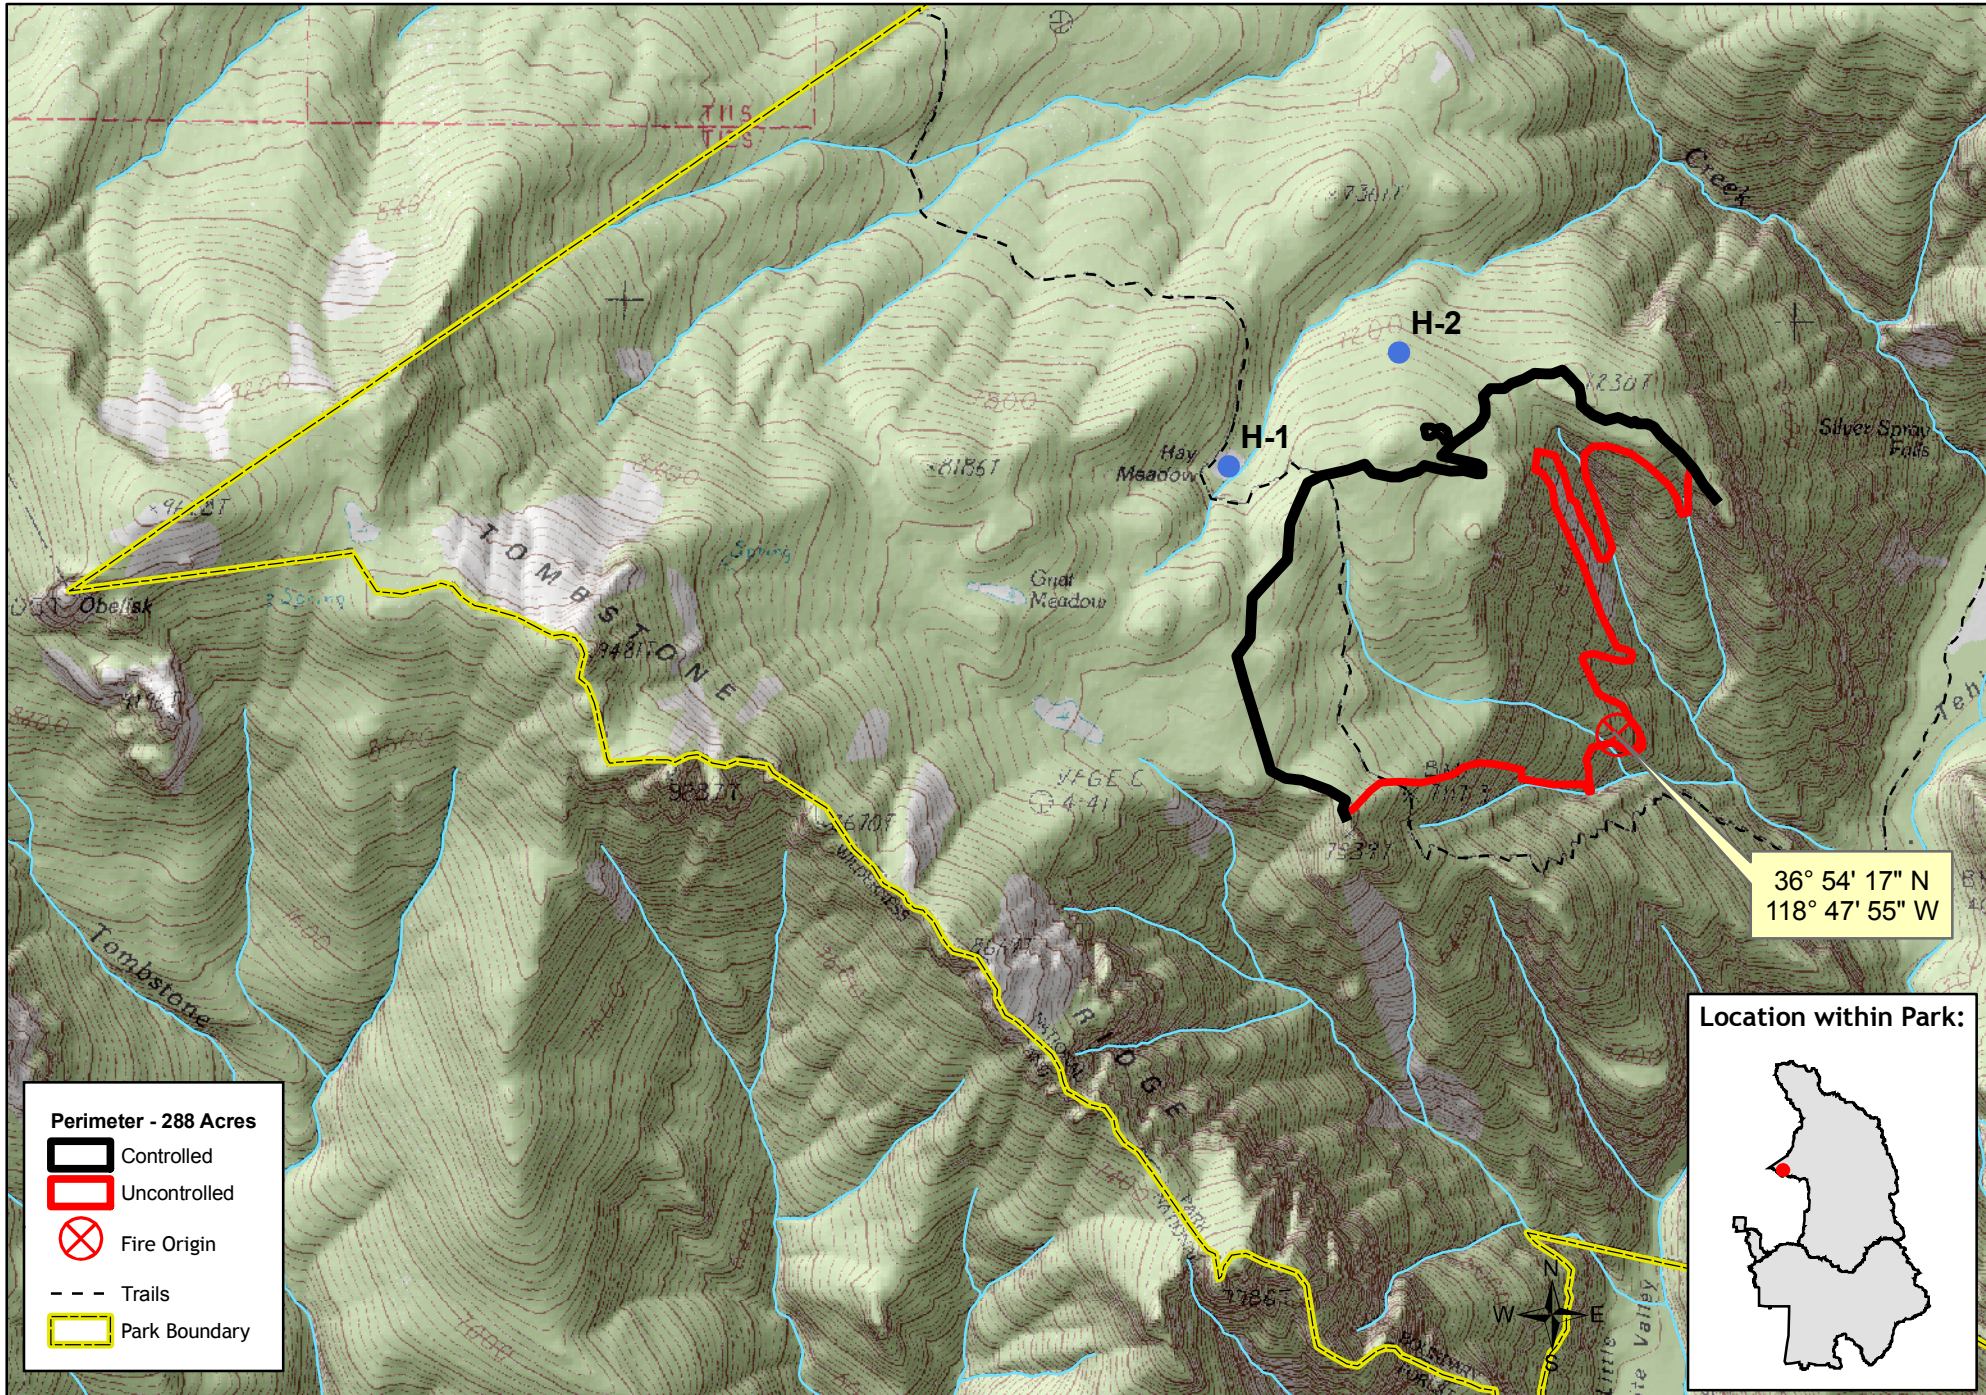

Tehipite Fire

Sequoia & Kings Canyon National Parks

Perimeter - 288 Acres

-  Controlled
-  Uncontrolled
-  Fire Origin
-  Trails
-  Park Boundary

Location within Park:

1:24,000

Map by NPS(kf), 8/5/2008
Perimeter on 4 AUG @ 1430