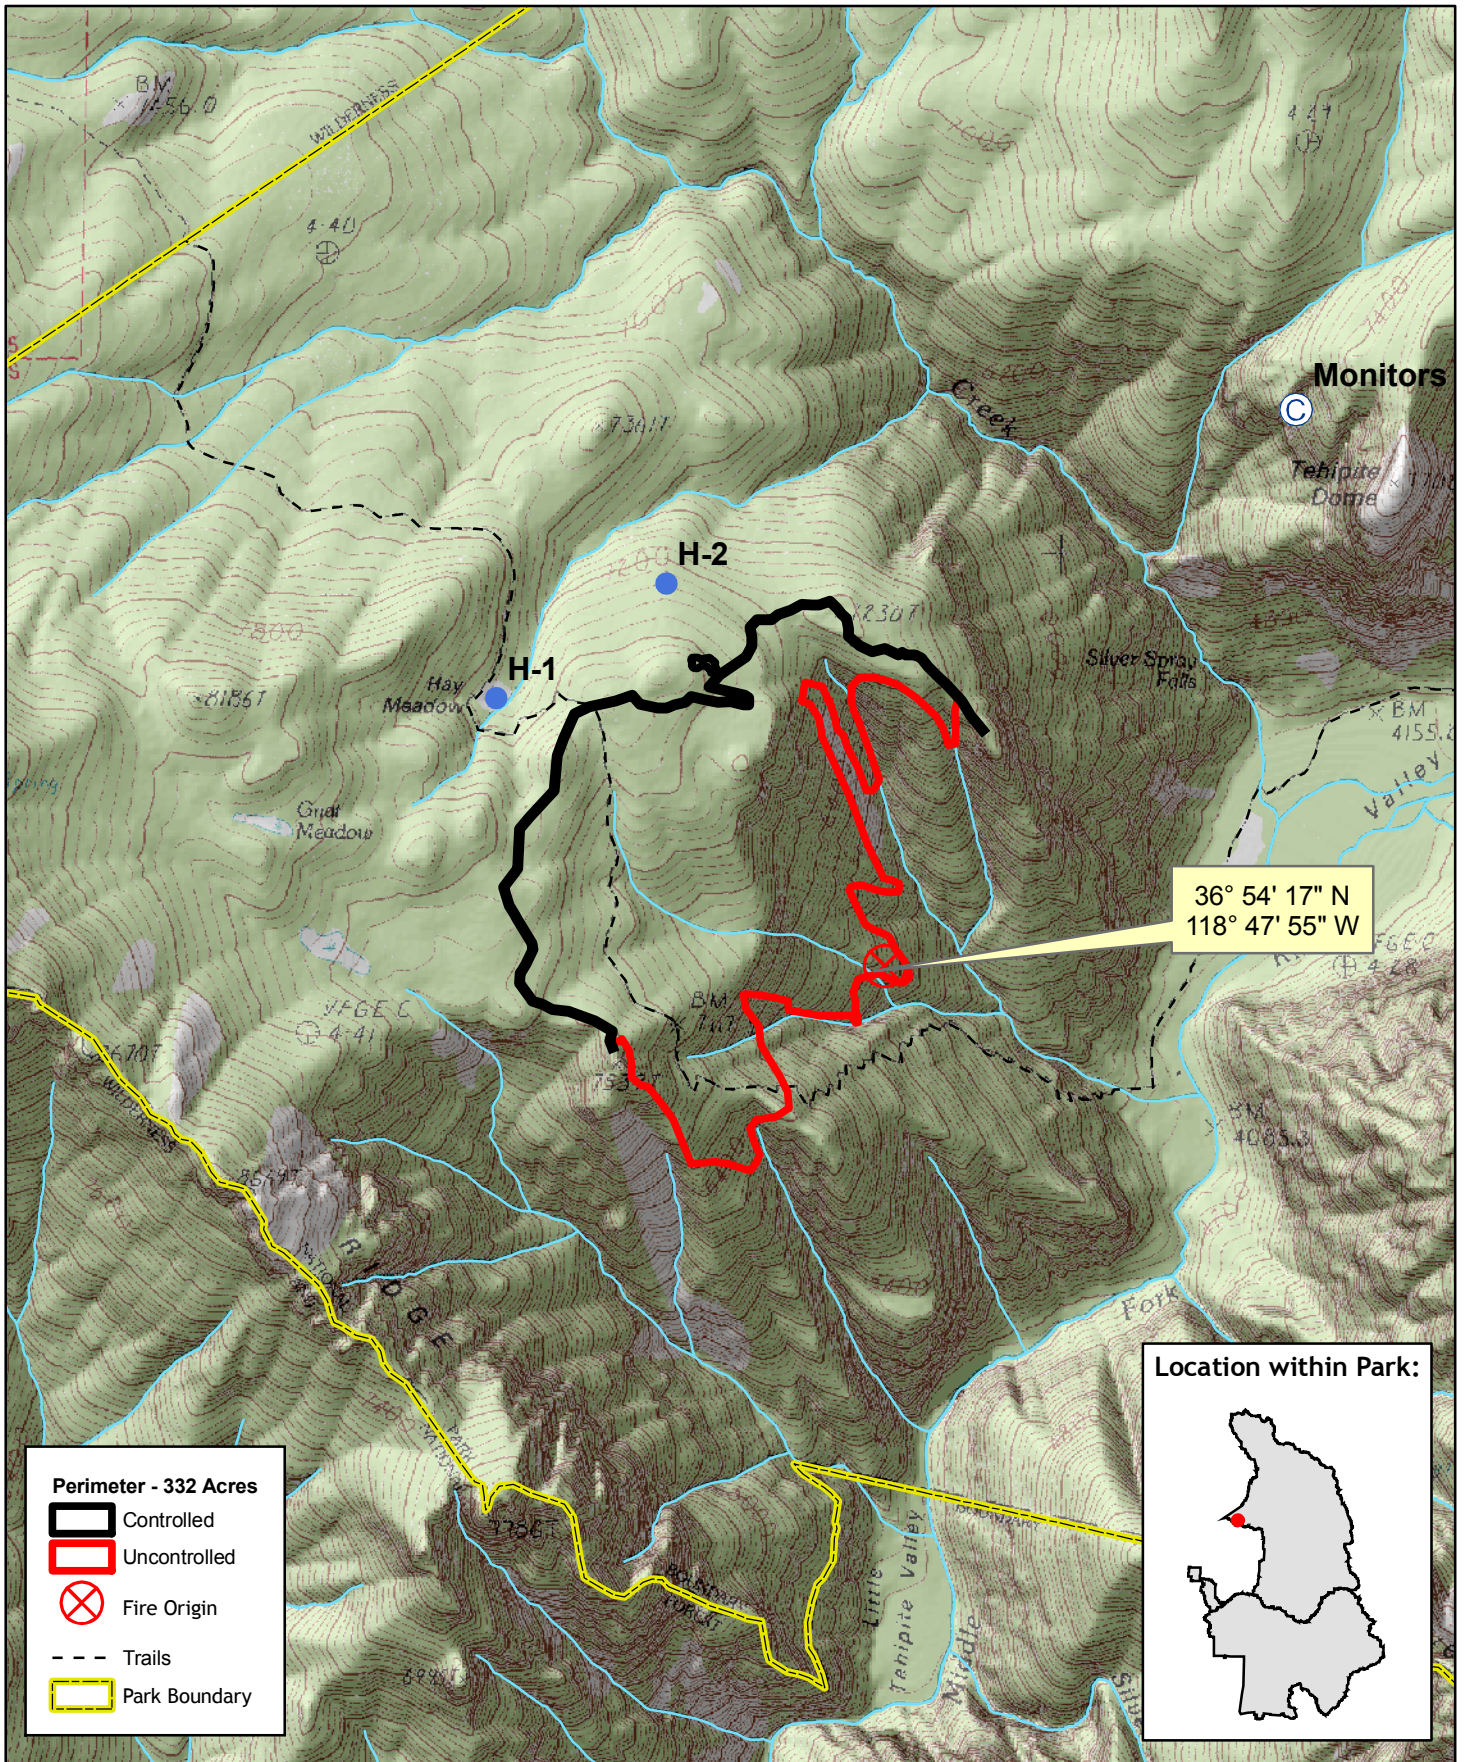

# Tehipite Fire

Sequoia & Kings Canyon National Parks

**Perimeter - 332 Acres**

- Controlled
- Uncontrolled
- Fire Origin
- Trails
- Park Boundary

**Location within Park:**

1:24,000

Map by NPS(kf), 8/7/2008  
Perimeter on 7 AUG @ 1430