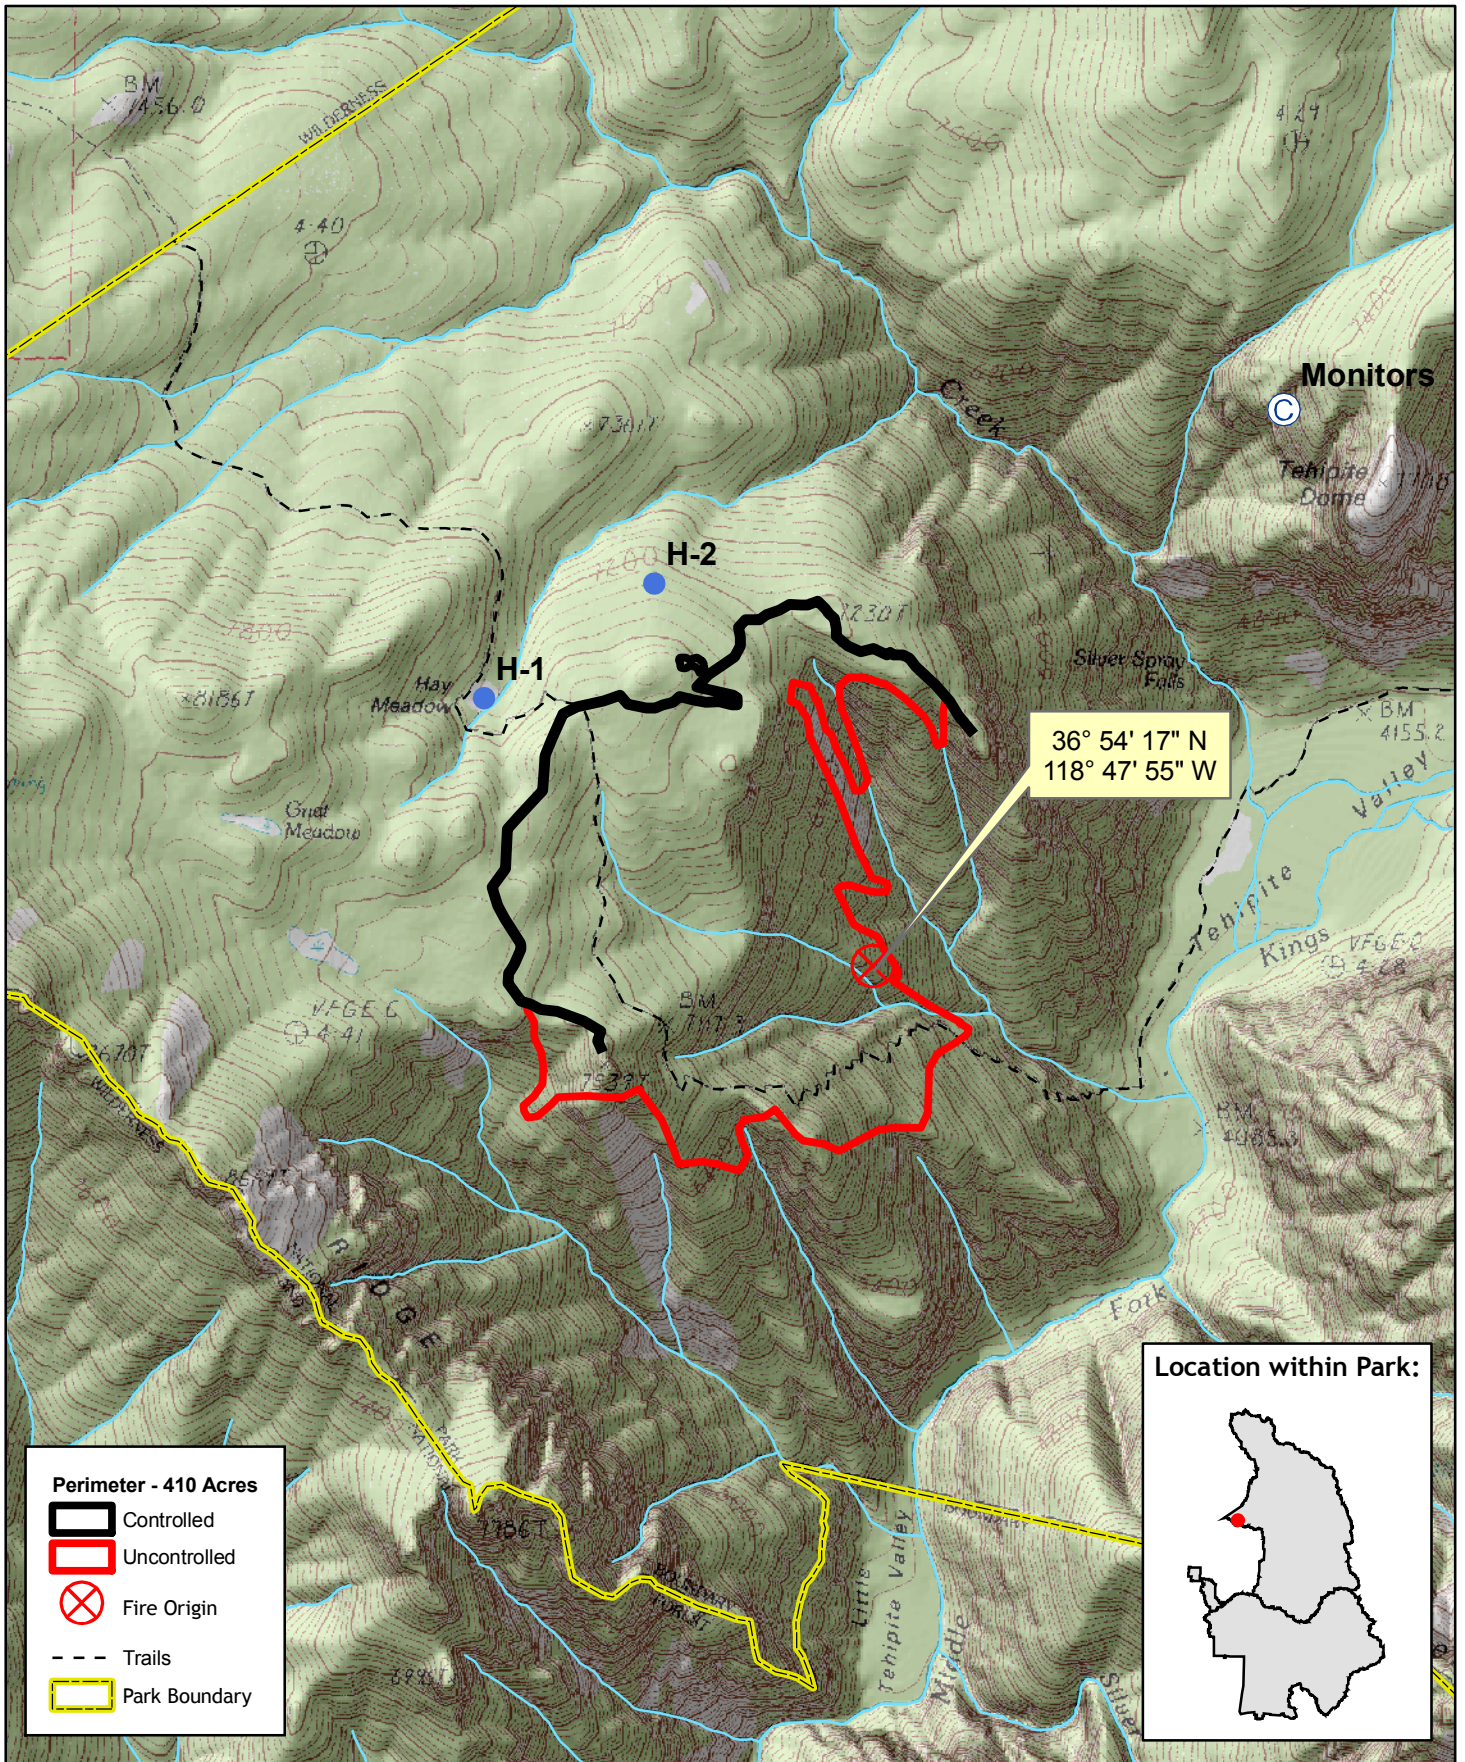

Tehipite Fire

Sequoia & Kings Canyon National Parks

Perimeter - 410 Acres

- Controlled
- Uncontrolled
- ⊗ Fire Origin
- Trails
- Park Boundary

1:24,000

Map by NPS(kf), 8/11/2008
Perimeter on 11 AUG @ 1430