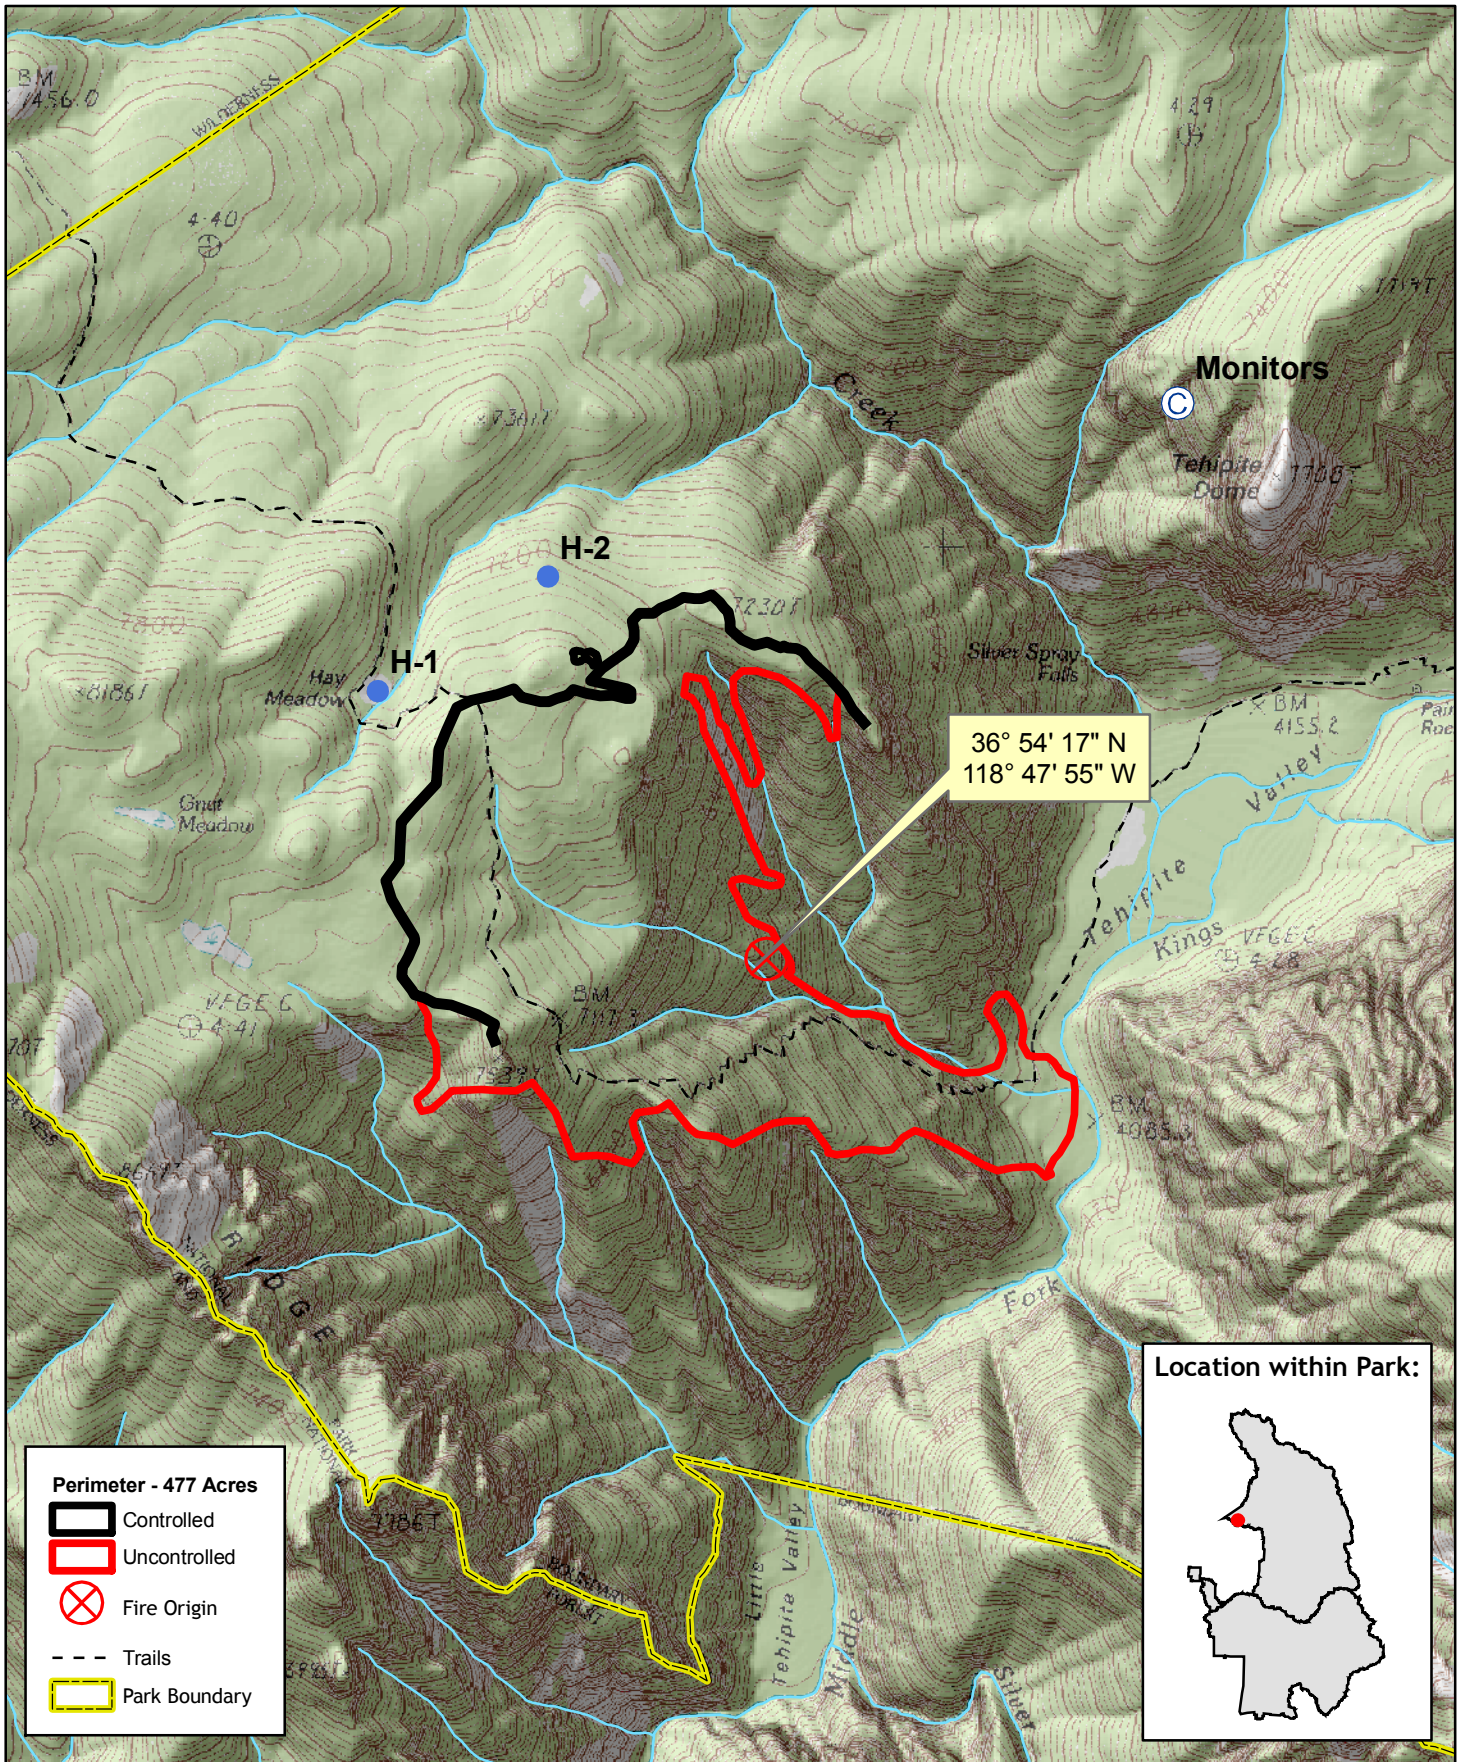

Tehipite Fire

Sequoia & Kings Canyon National Parks

Perimeter - 477 Acres

- Controlled
- Uncontrolled
- Fire Origin
- Trails
- Park Boundary

Location within Park:

1:24,000

Map by NPS(kf), 8/14/2008
Perimeter on 14 AUG @ 1300