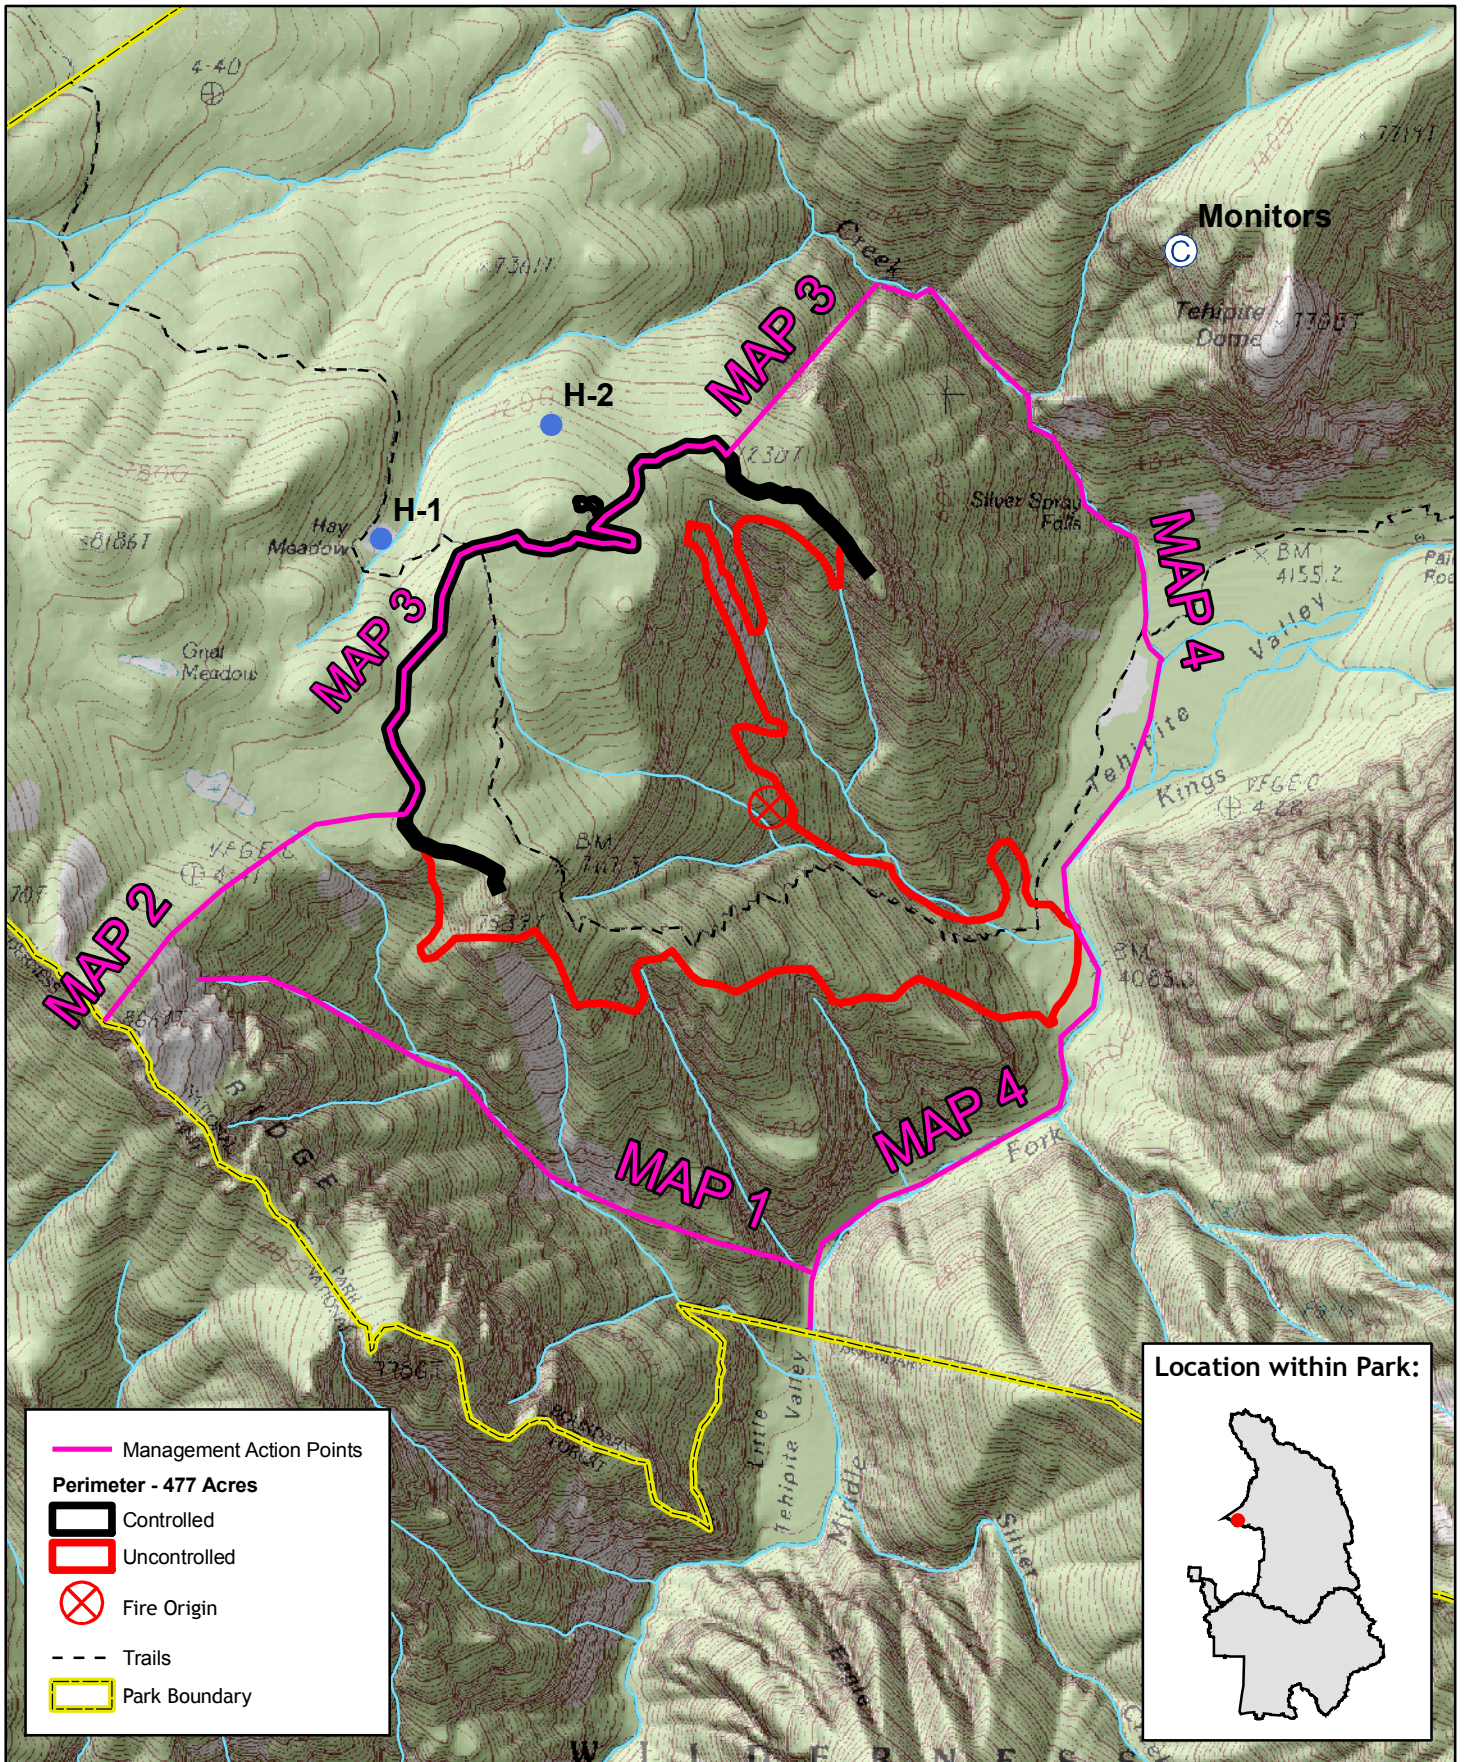

Tehipite Fire

Sequoia & Kings Canyon National Parks

	Management Action Points
Perimeter - 477 Acres	
	Controlled
	Uncontrolled
	Fire Origin
	Trails
	Park Boundary

Location within Park:

1:24,000

Map by NPS(kf), 8/14/2008
Perimeter on 14 AUG @ 1300