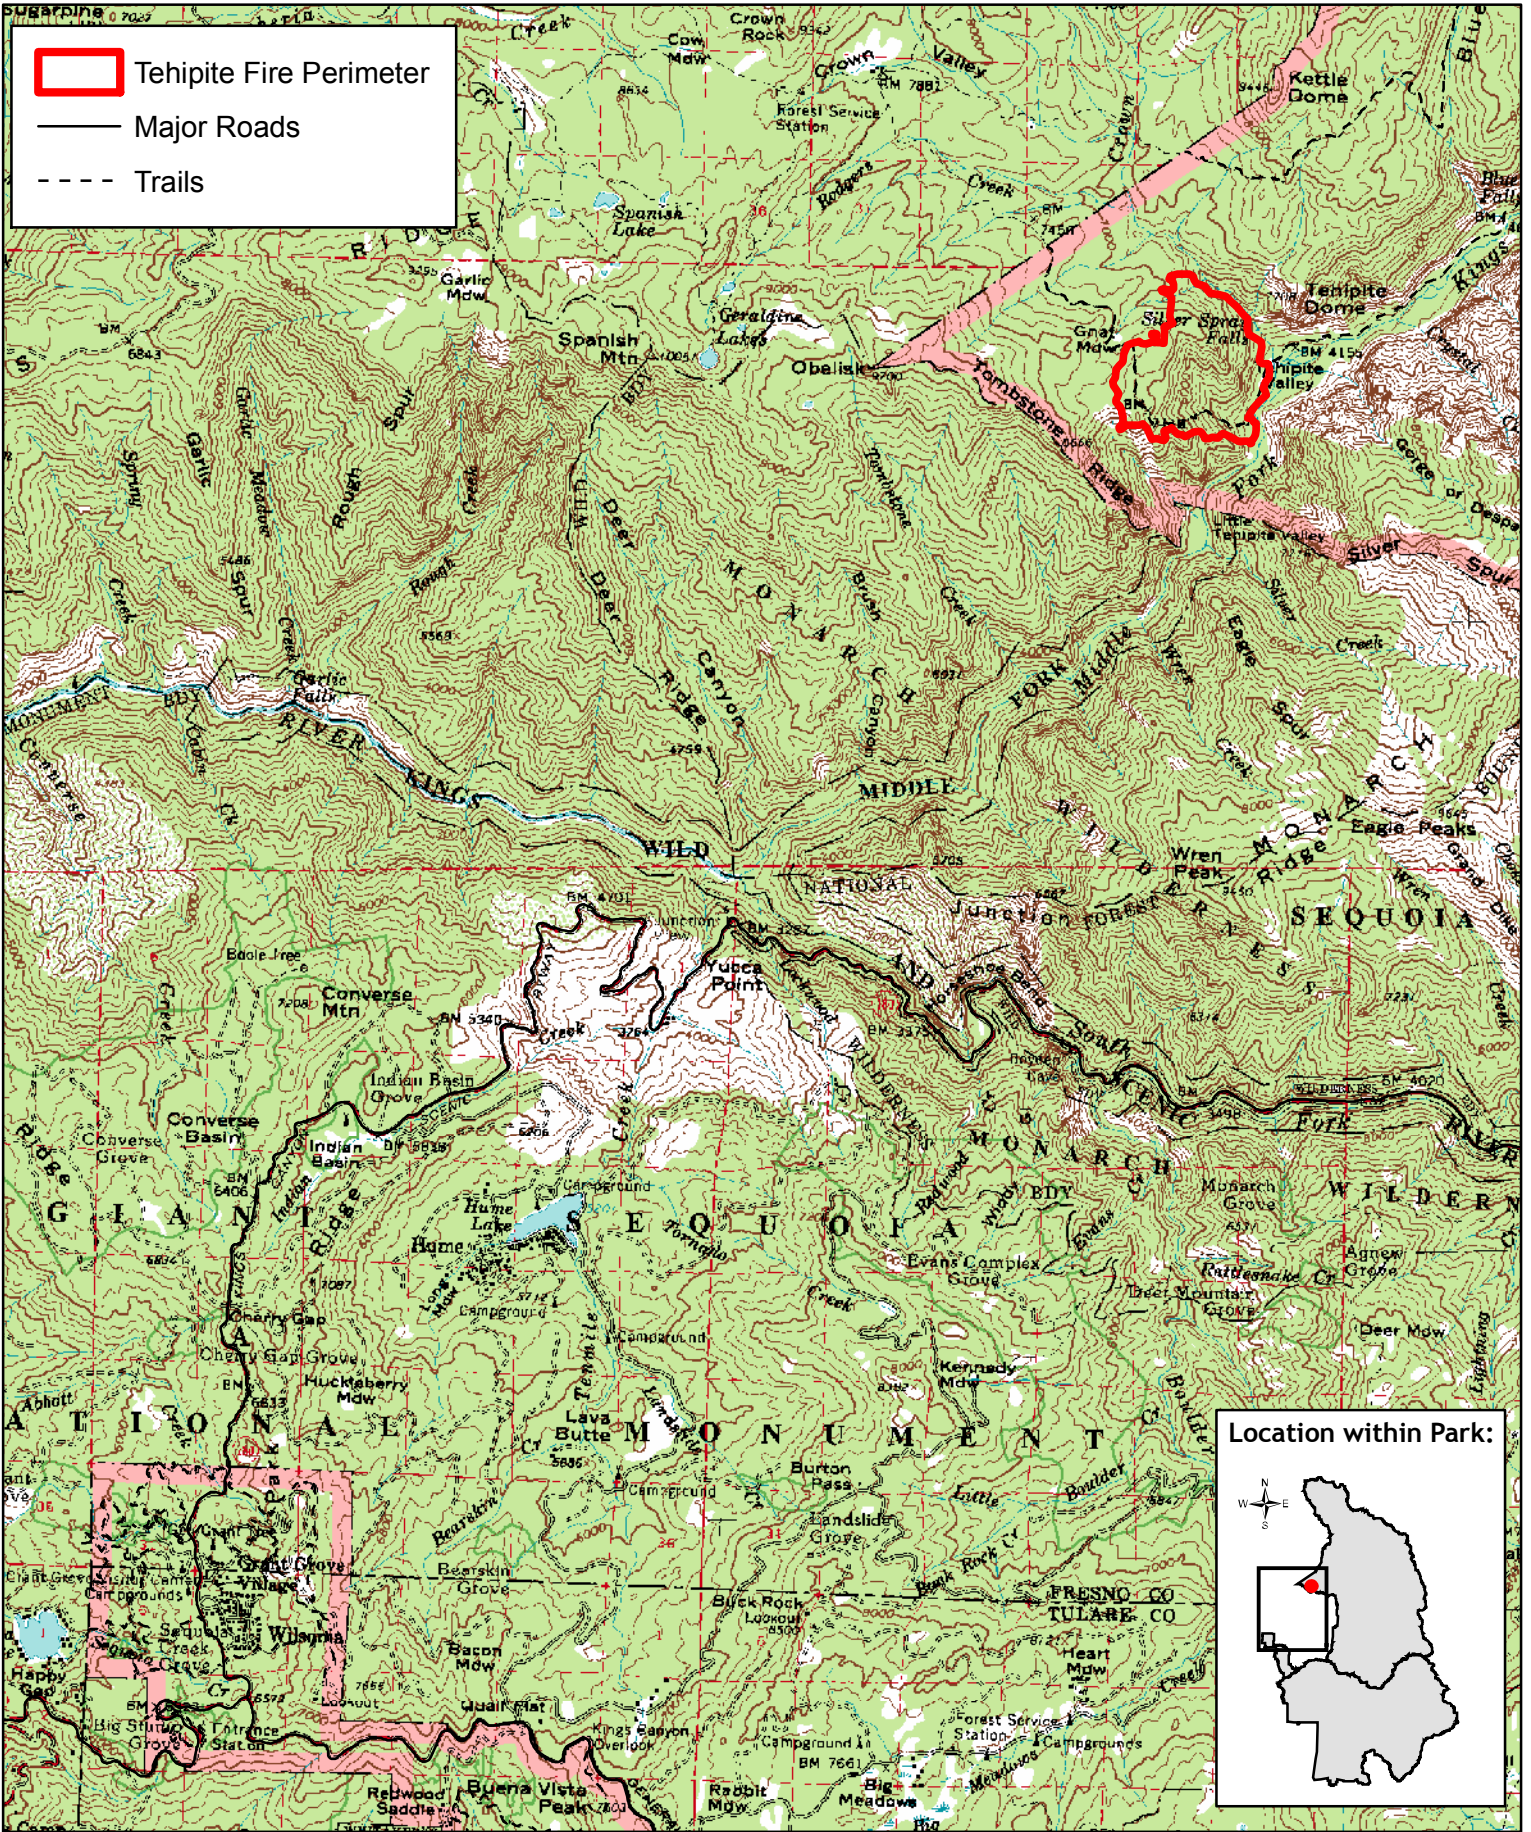

Tehipite Fire

Sequoia & Kings Canyon National Parks

1:115,000

Map by NPS(kf), 8/21/2008
Perimeter as of 18 AUG @ 1330