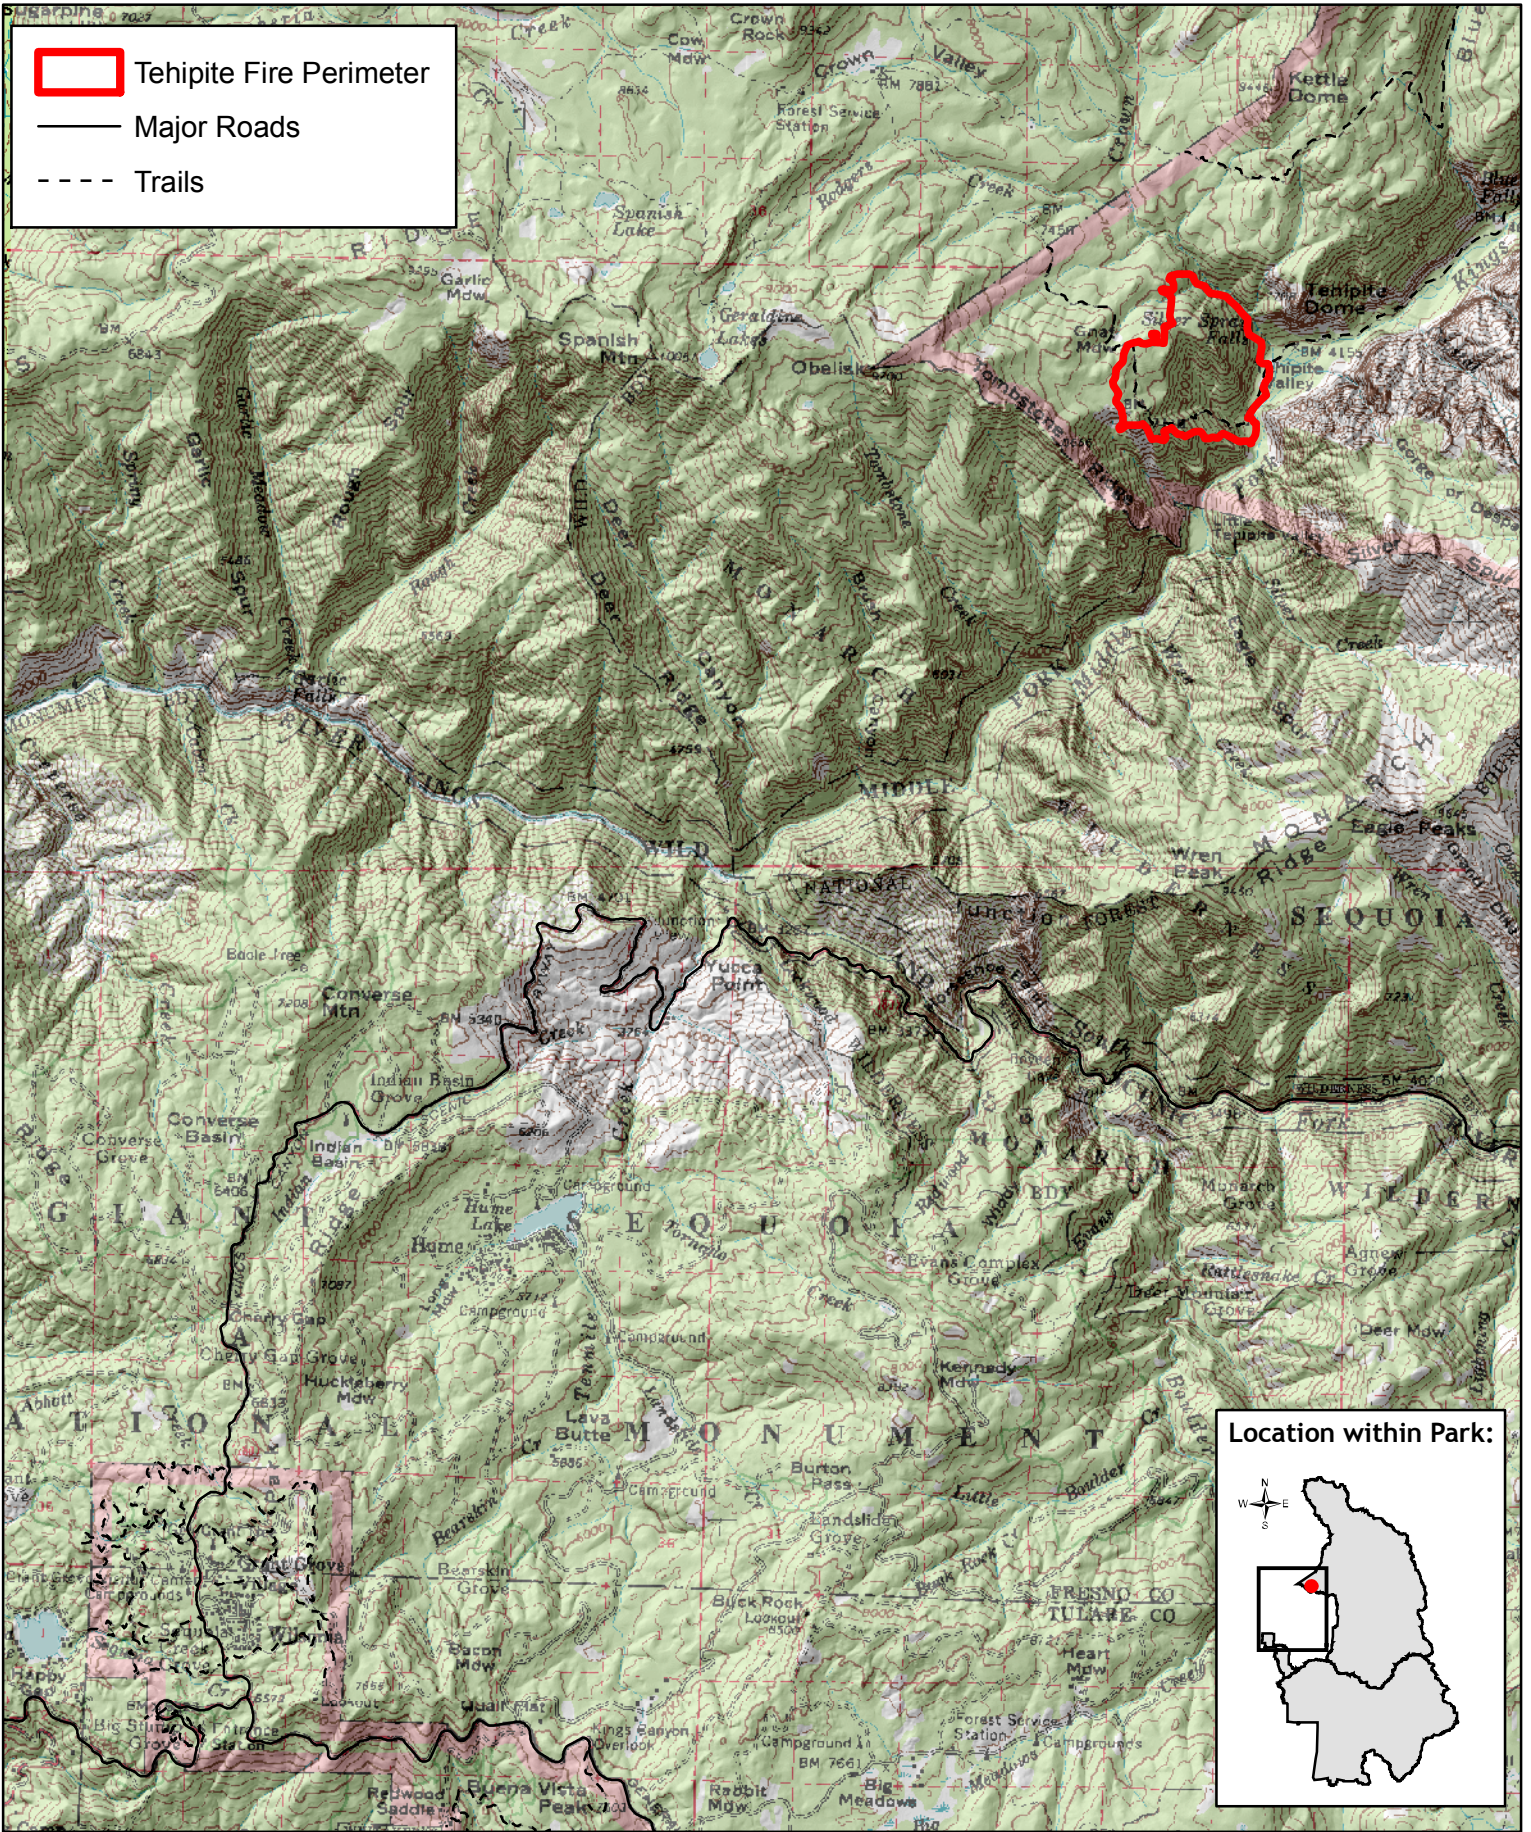

# Tehipite Fire

## Sequoia & Kings Canyon National Parks

1:115,000

0 0.5 1 2 3 4 5 Miles

Map by NPS(kf), 8/21/2008  
Perimeter as of 18 AUG @ 1330