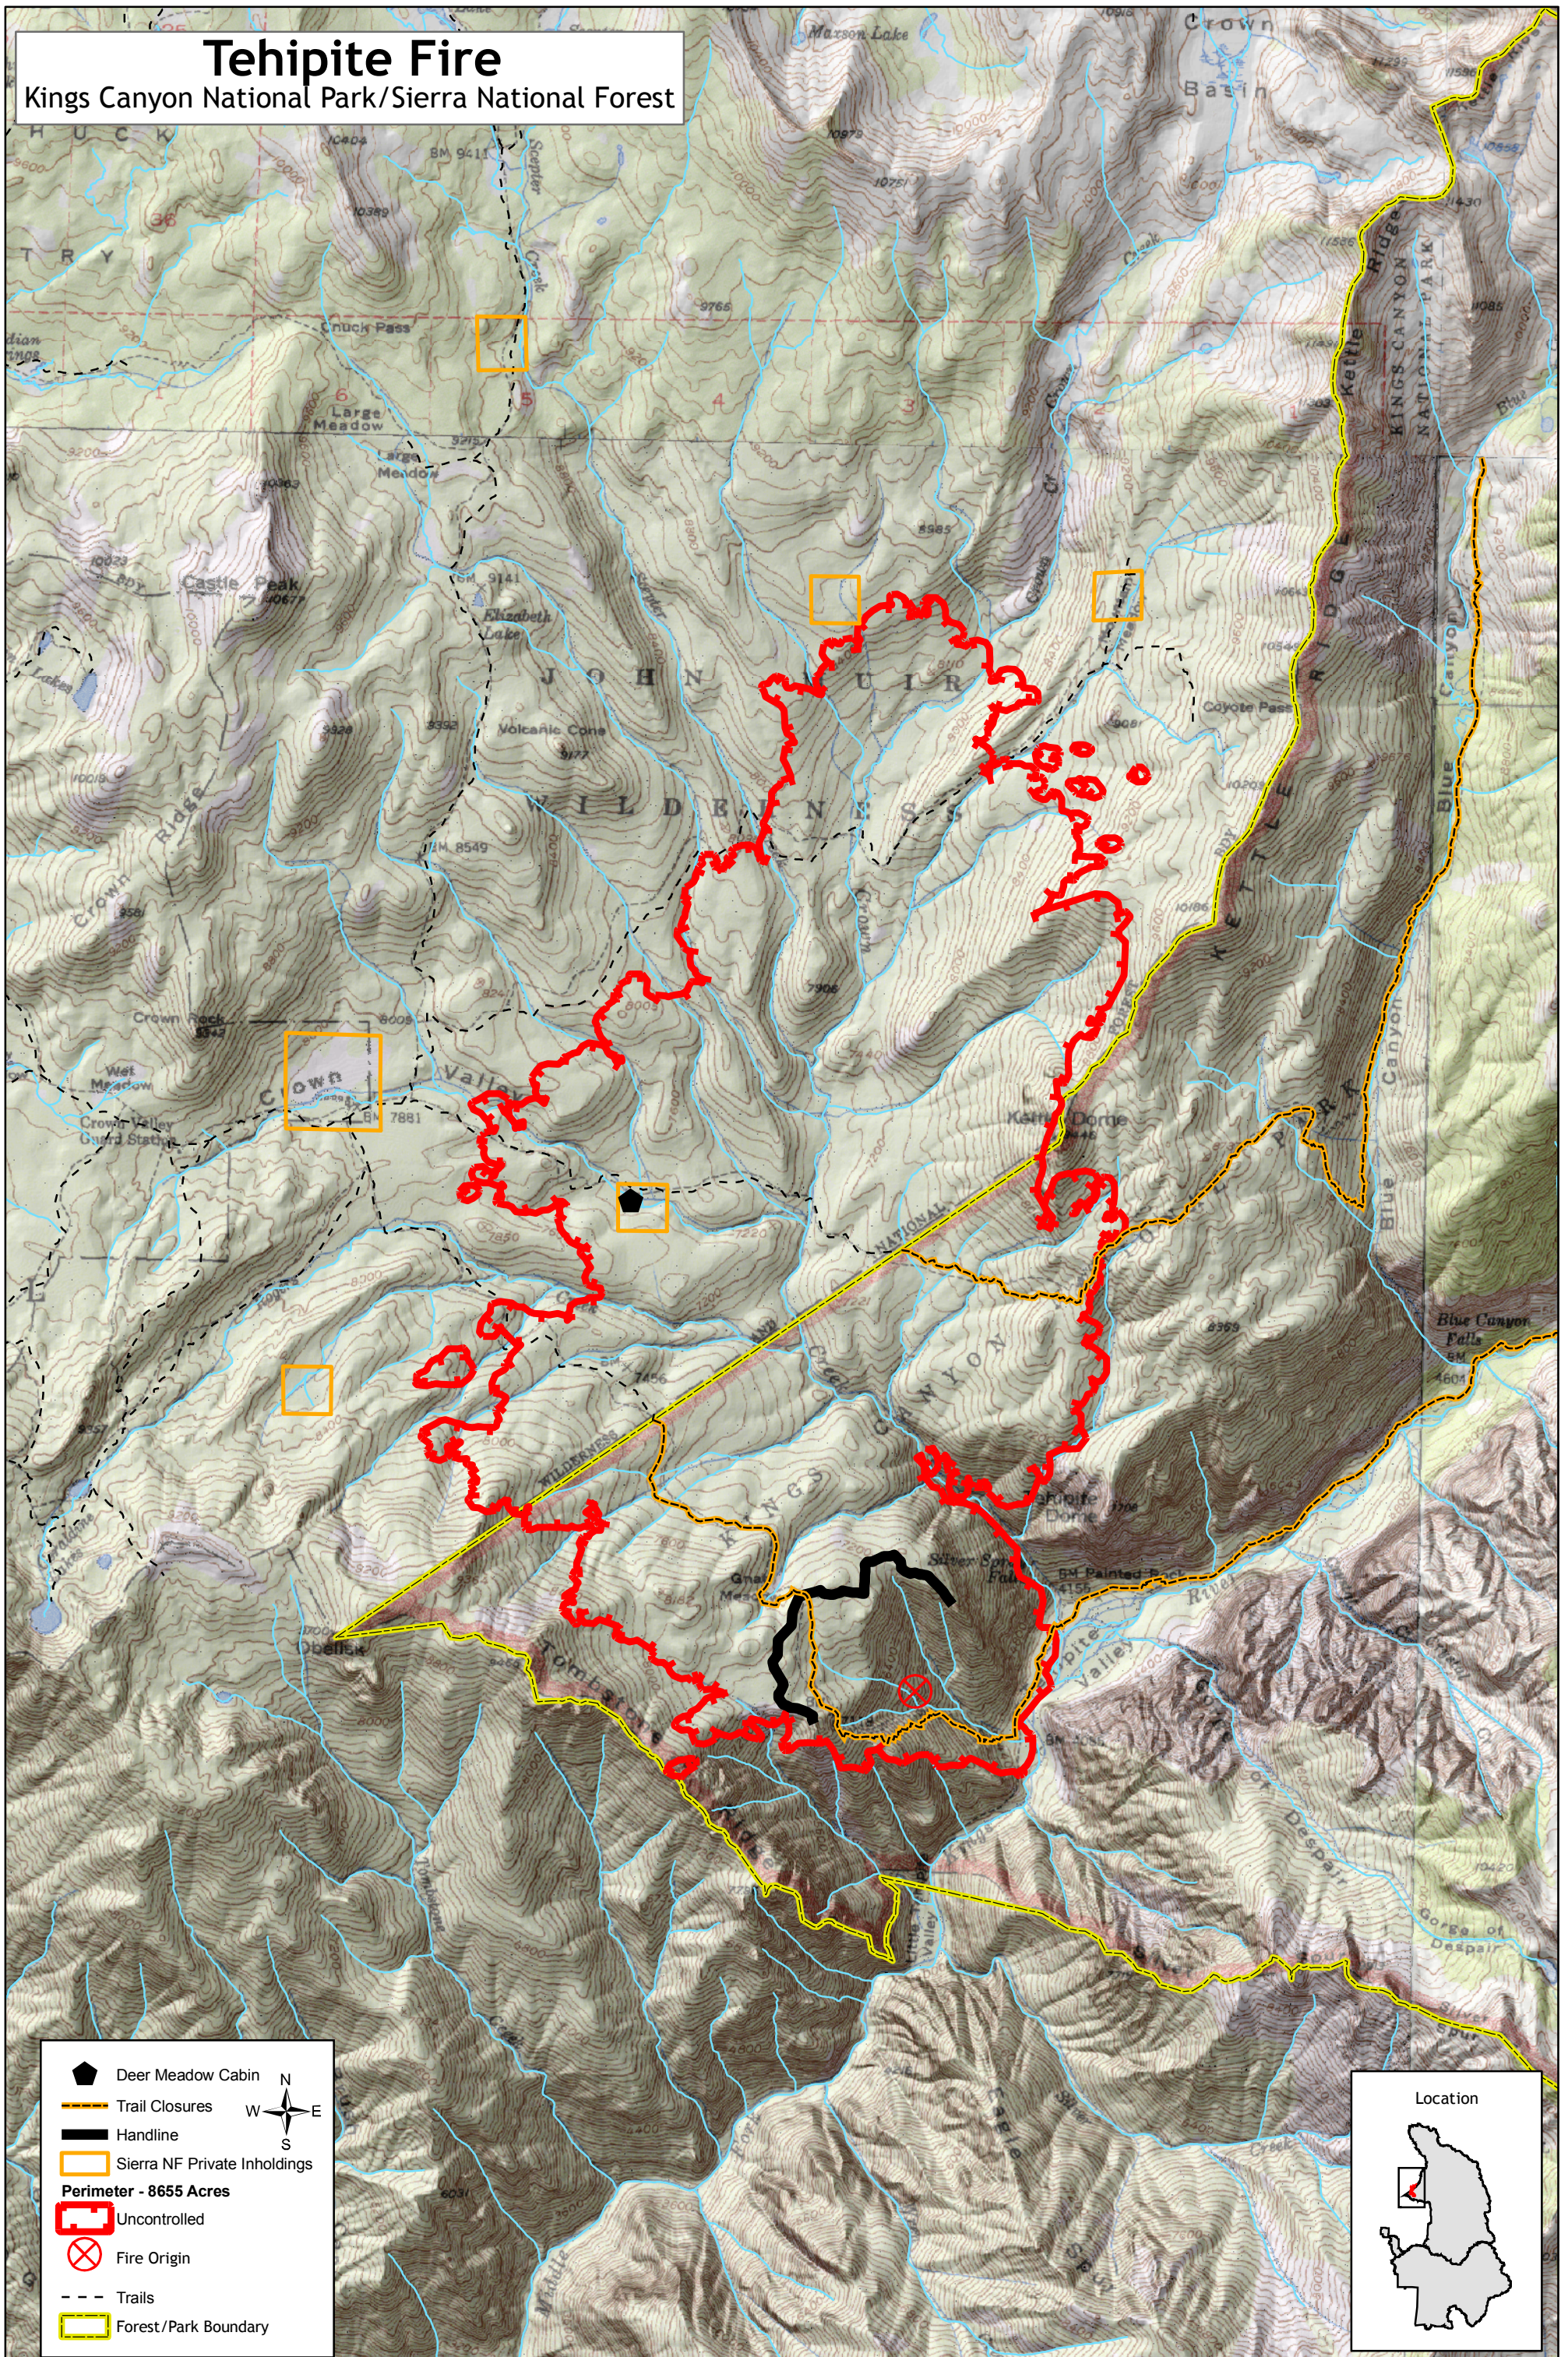

# Tehipite Fire

Kings Canyon National Park/Sierra National Forest

1:50,000

0.5 0.25 0 0.5 1 1.5 2 2.5 3 Miles

Map by NPS(kf), 9/17/2008  
IR Perimeter on 17 SEP @ 0030