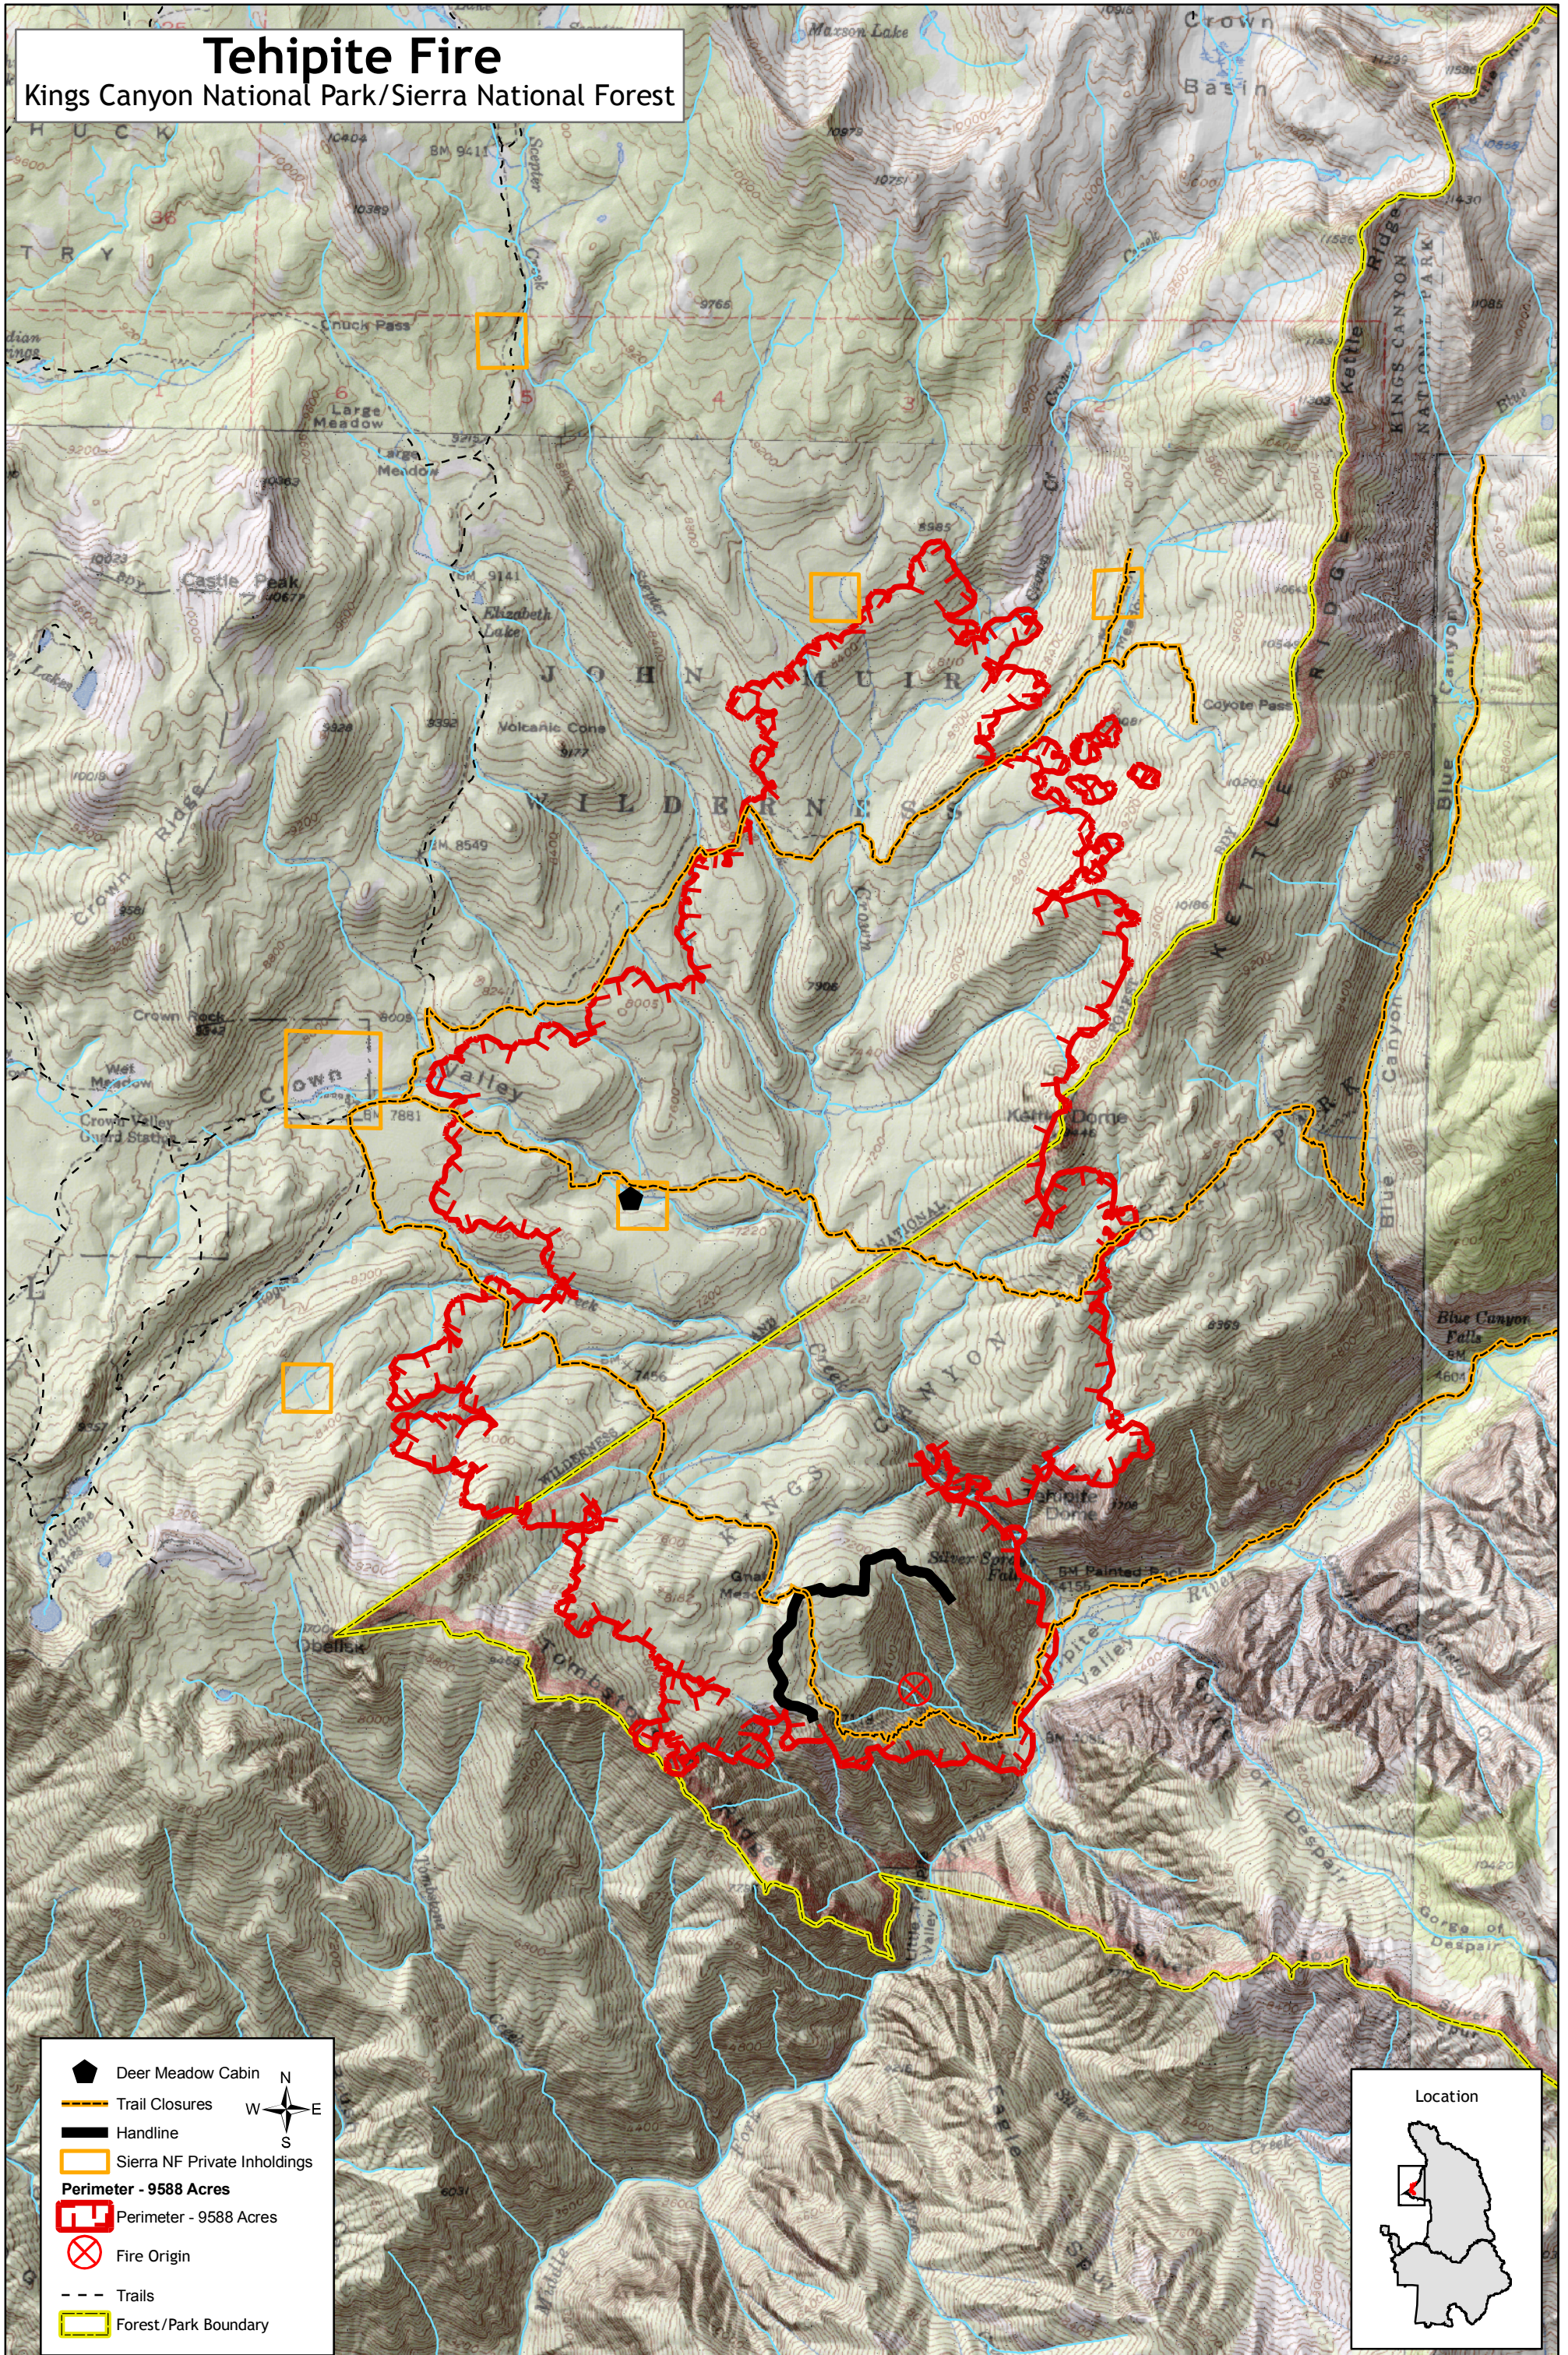

Tehipite Fire

Kings Canyon National Park/Sierra National Forest

1:50,000

Map by NPS(kf), 9/22/2008
IR Perimeter on 21 SEP @ 2350