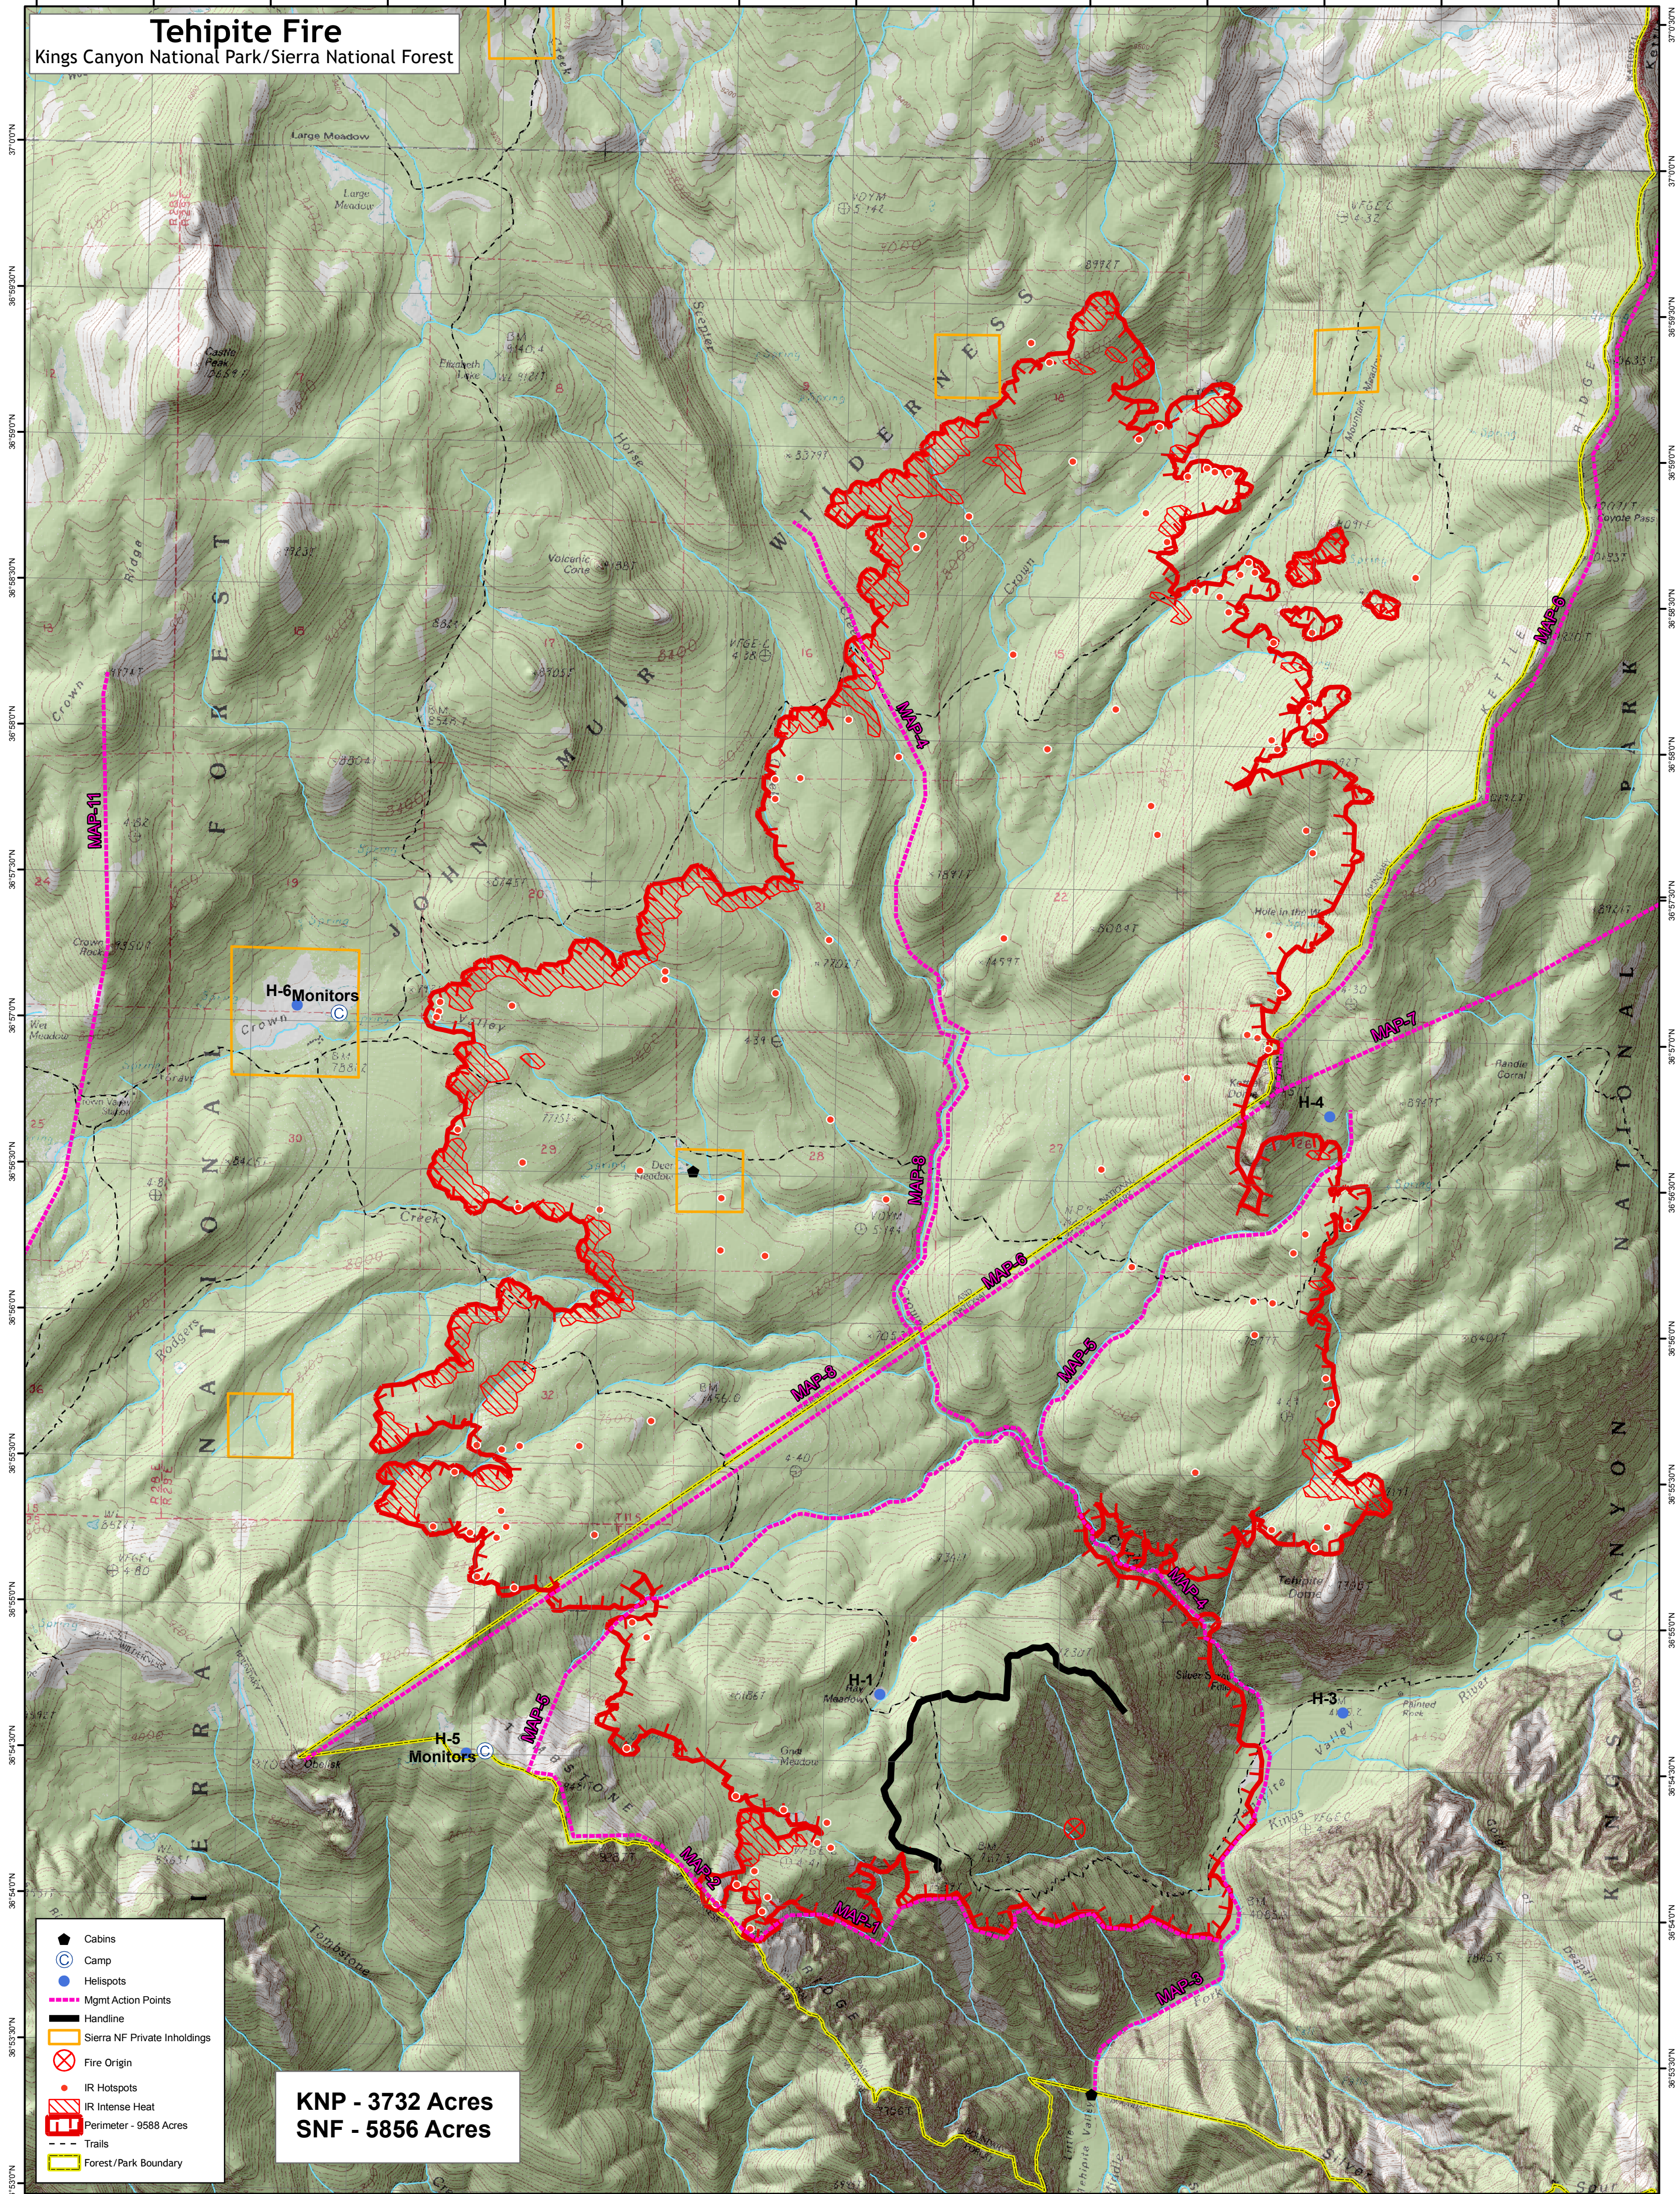

# Tehipite Fire

Kings Canyon National Park/Sierra National Forest

**KNP - 3732 Acres**  
**SNF - 5856 Acres**

- Cabins
- Camp
- Helispots
- Mgmt Action Points
- Handline
- Sierra NF Private Inholdings
- Fire Origin
- IR Hotspots
- IR Intense Heat
- Perimeter - 9588 Acres
- Trails
- Forest/Park Boundary

1:24,000