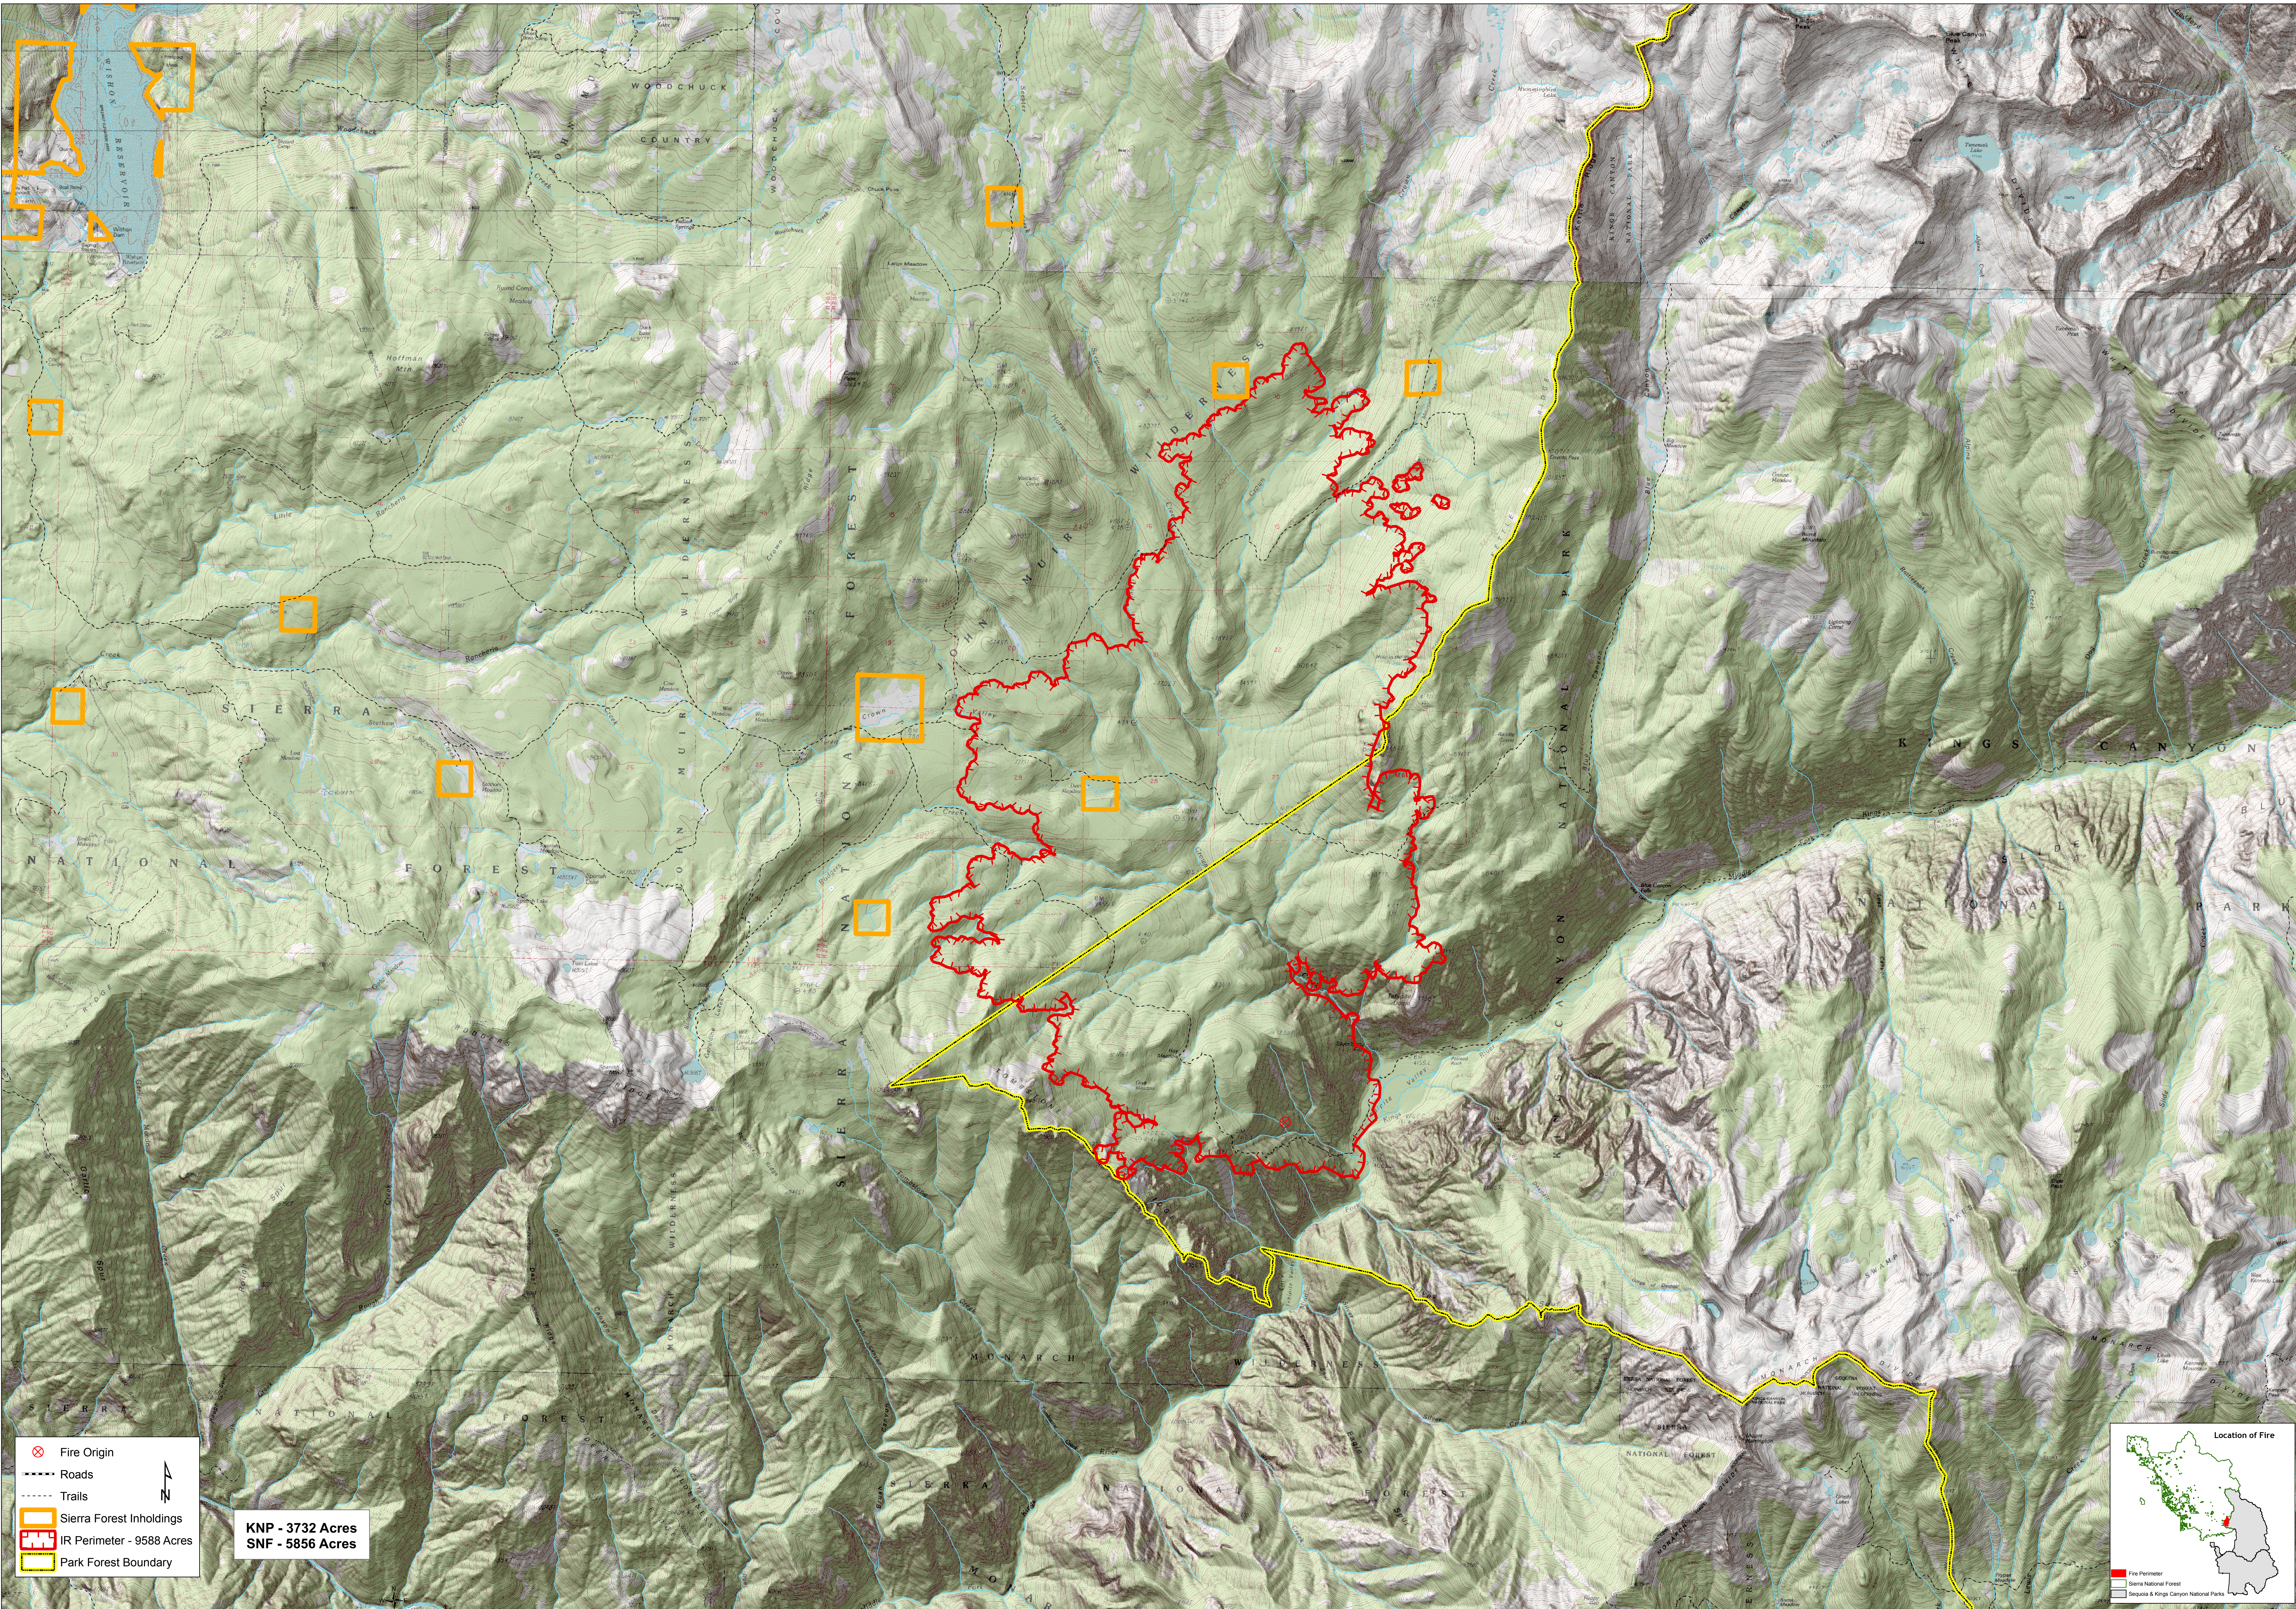

Tehipite Fire

Kings Canyon National Park/Sierra National Forest

- X Fire Origin
- Roads
- Trails
- Sierra Forest Inholdings
- IR Perimeter - 9588 Acres
- Park Forest Boundary

KNP - 3732 Acres
SNF - 5856 Acres