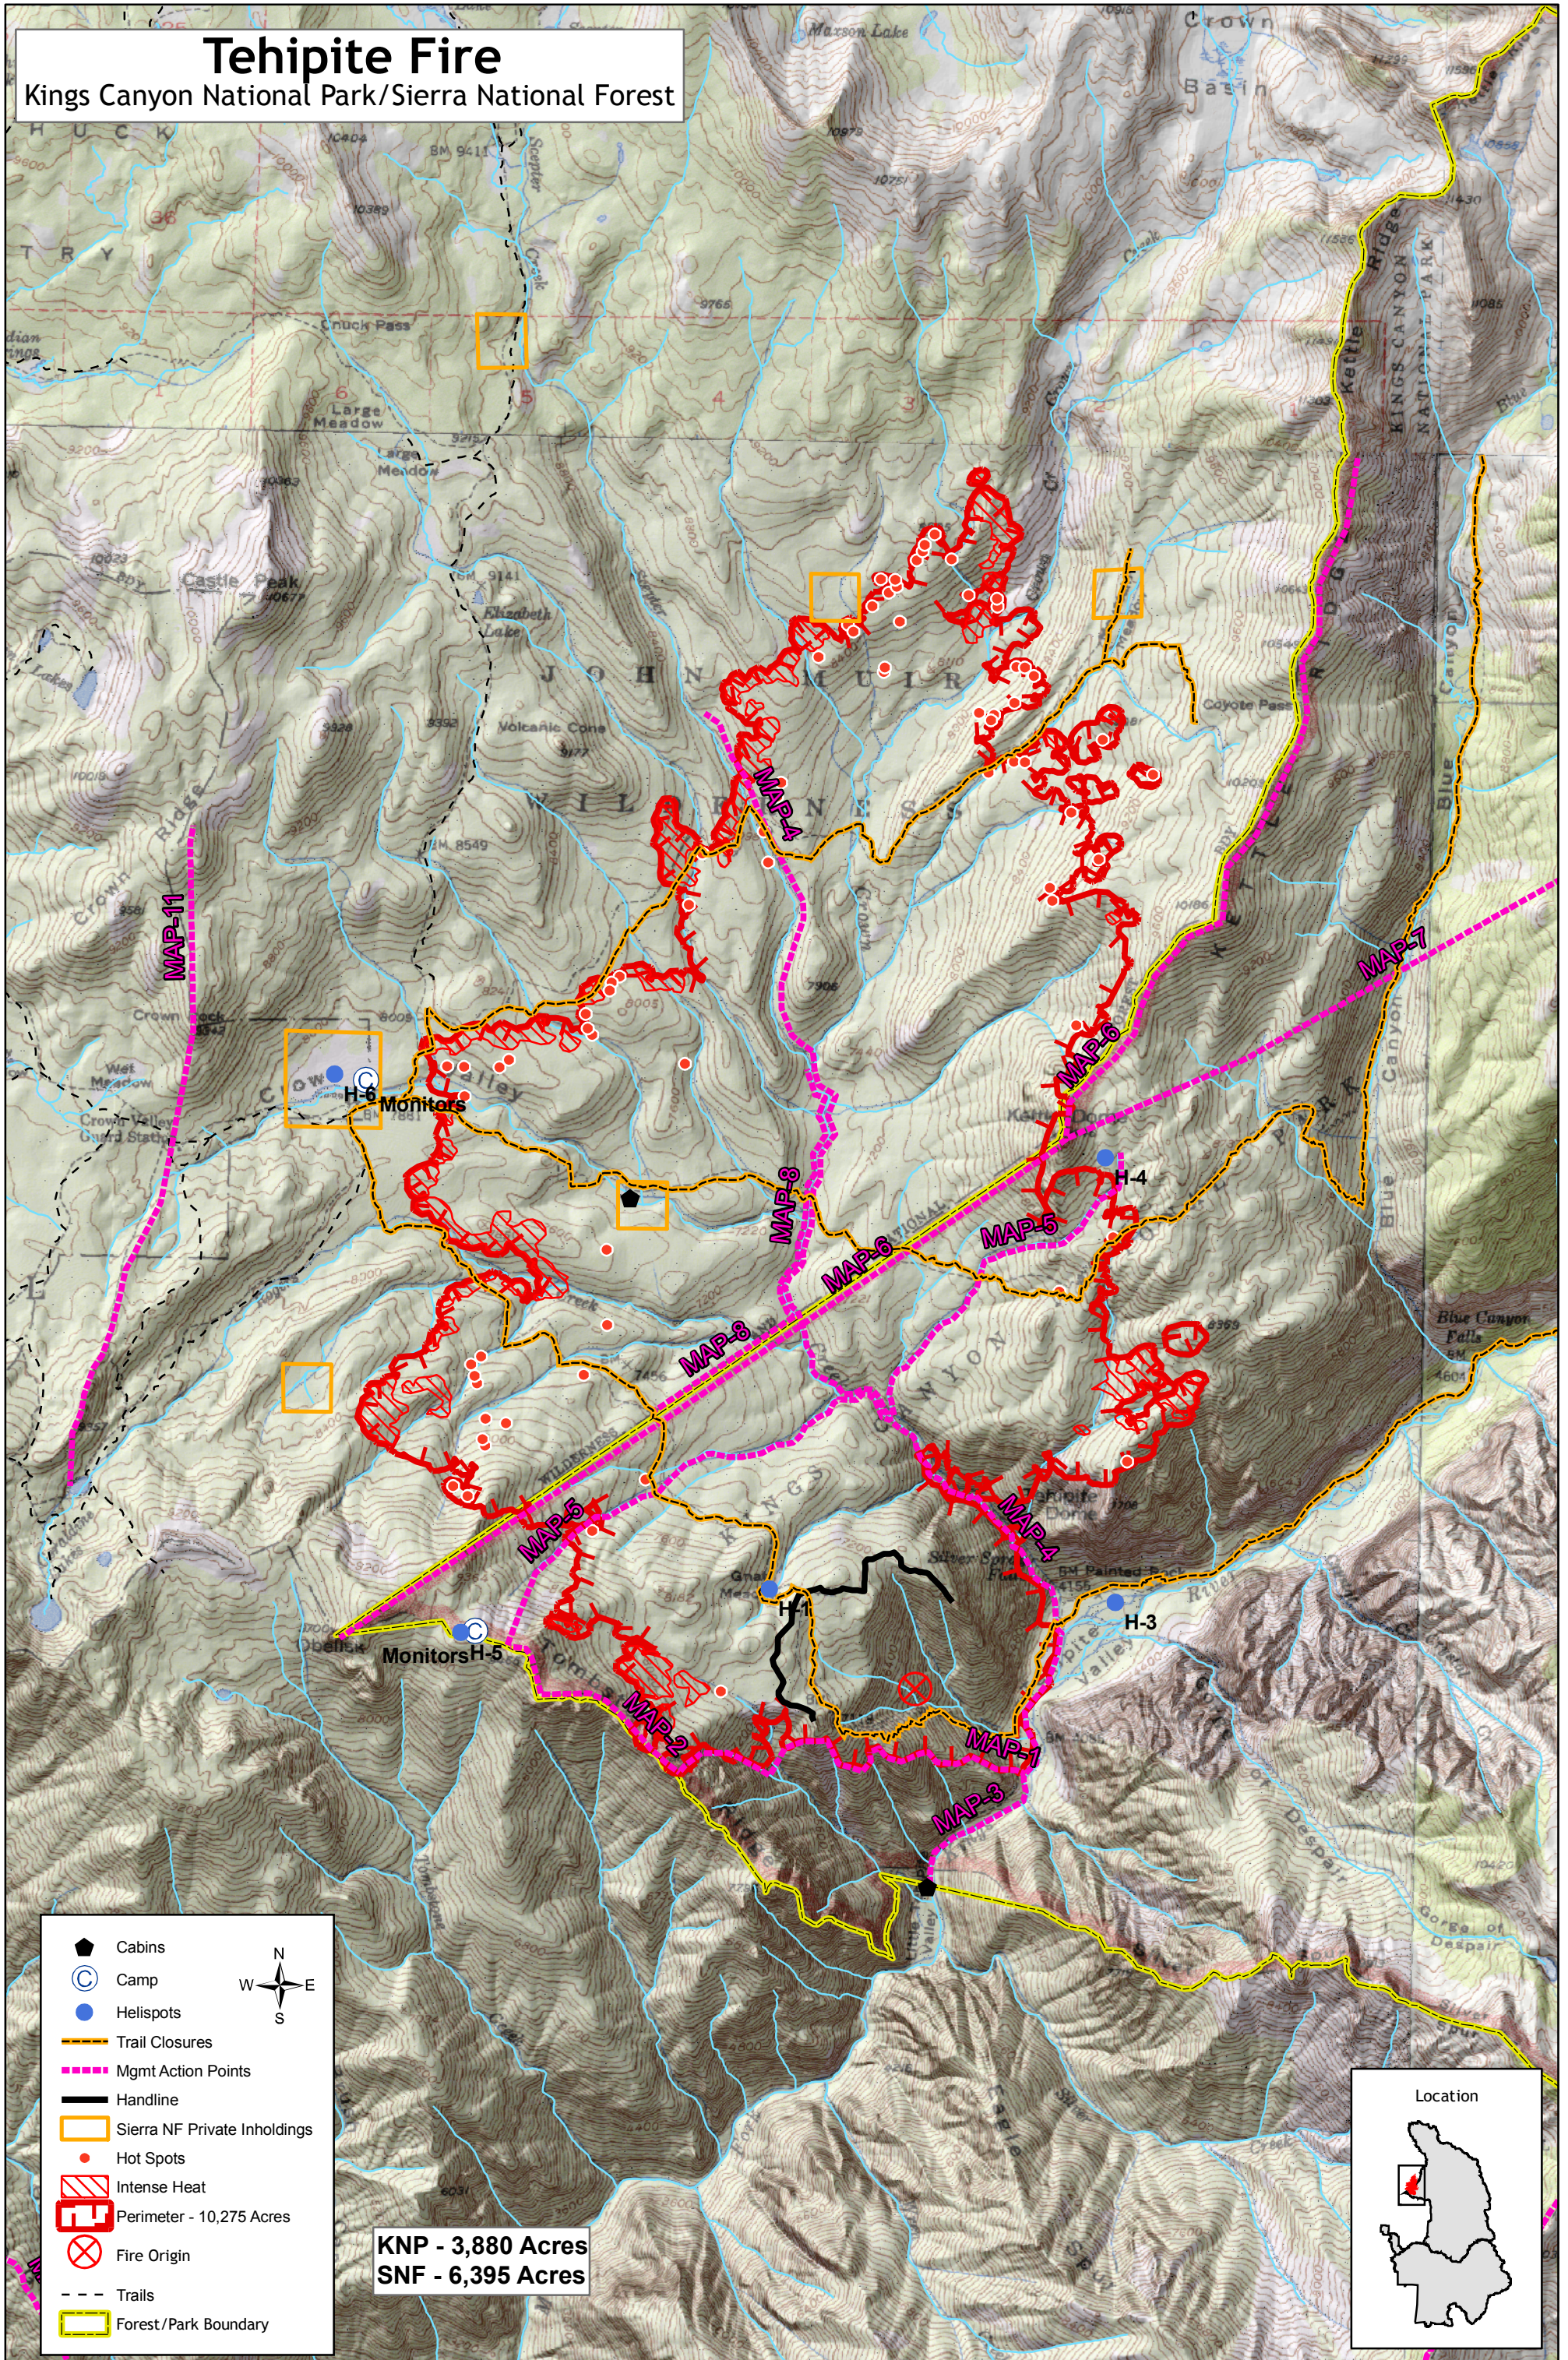

Tehipite Fire

Kings Canyon National Park/Sierra National Forest

KNP - 3,880 Acres
SNF - 6,395 Acres

1:50,000

0.5 0.25 0 0.5 1 1.5 2 2.5 Miles

Map by NPS(ab), 9/25/2008
 IR Perimeter on 24 SEP @ 2100