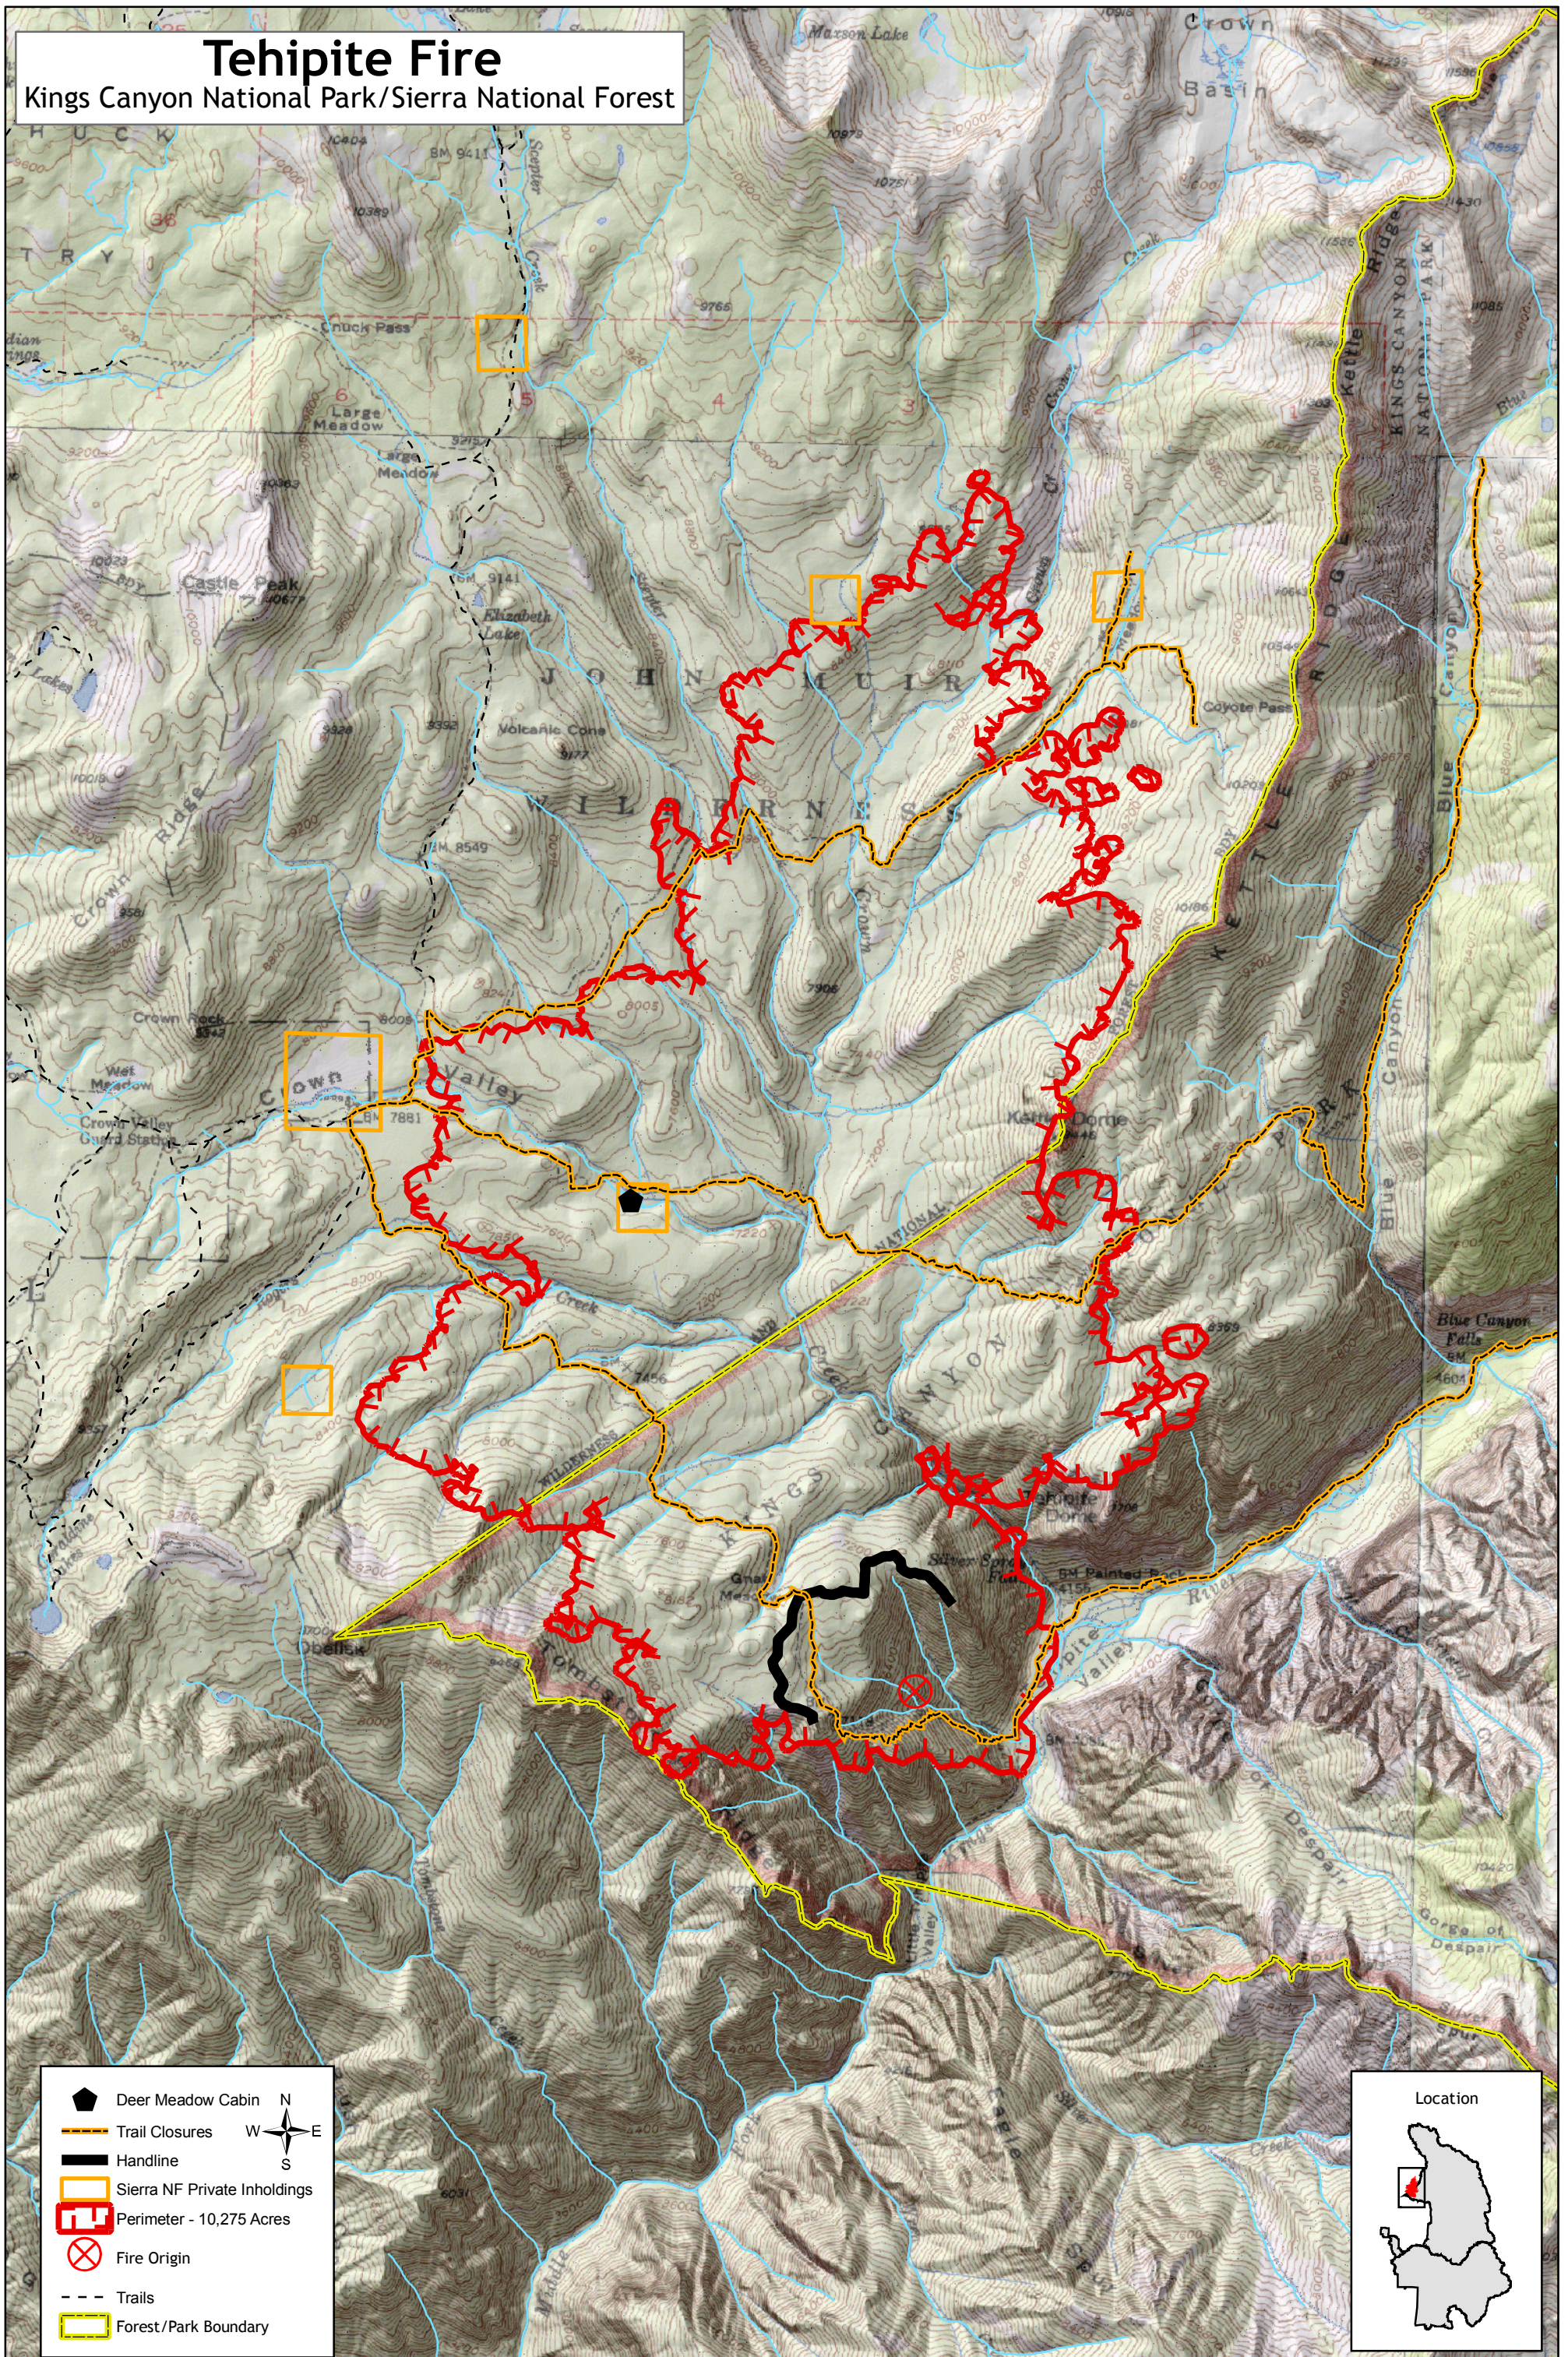

Tehipite Fire

Kings Canyon National Park/Sierra National Forest

1:50,000

Map by NPS(ab), 9/25/2008
IR Perimeter on 24SEP @ 2100