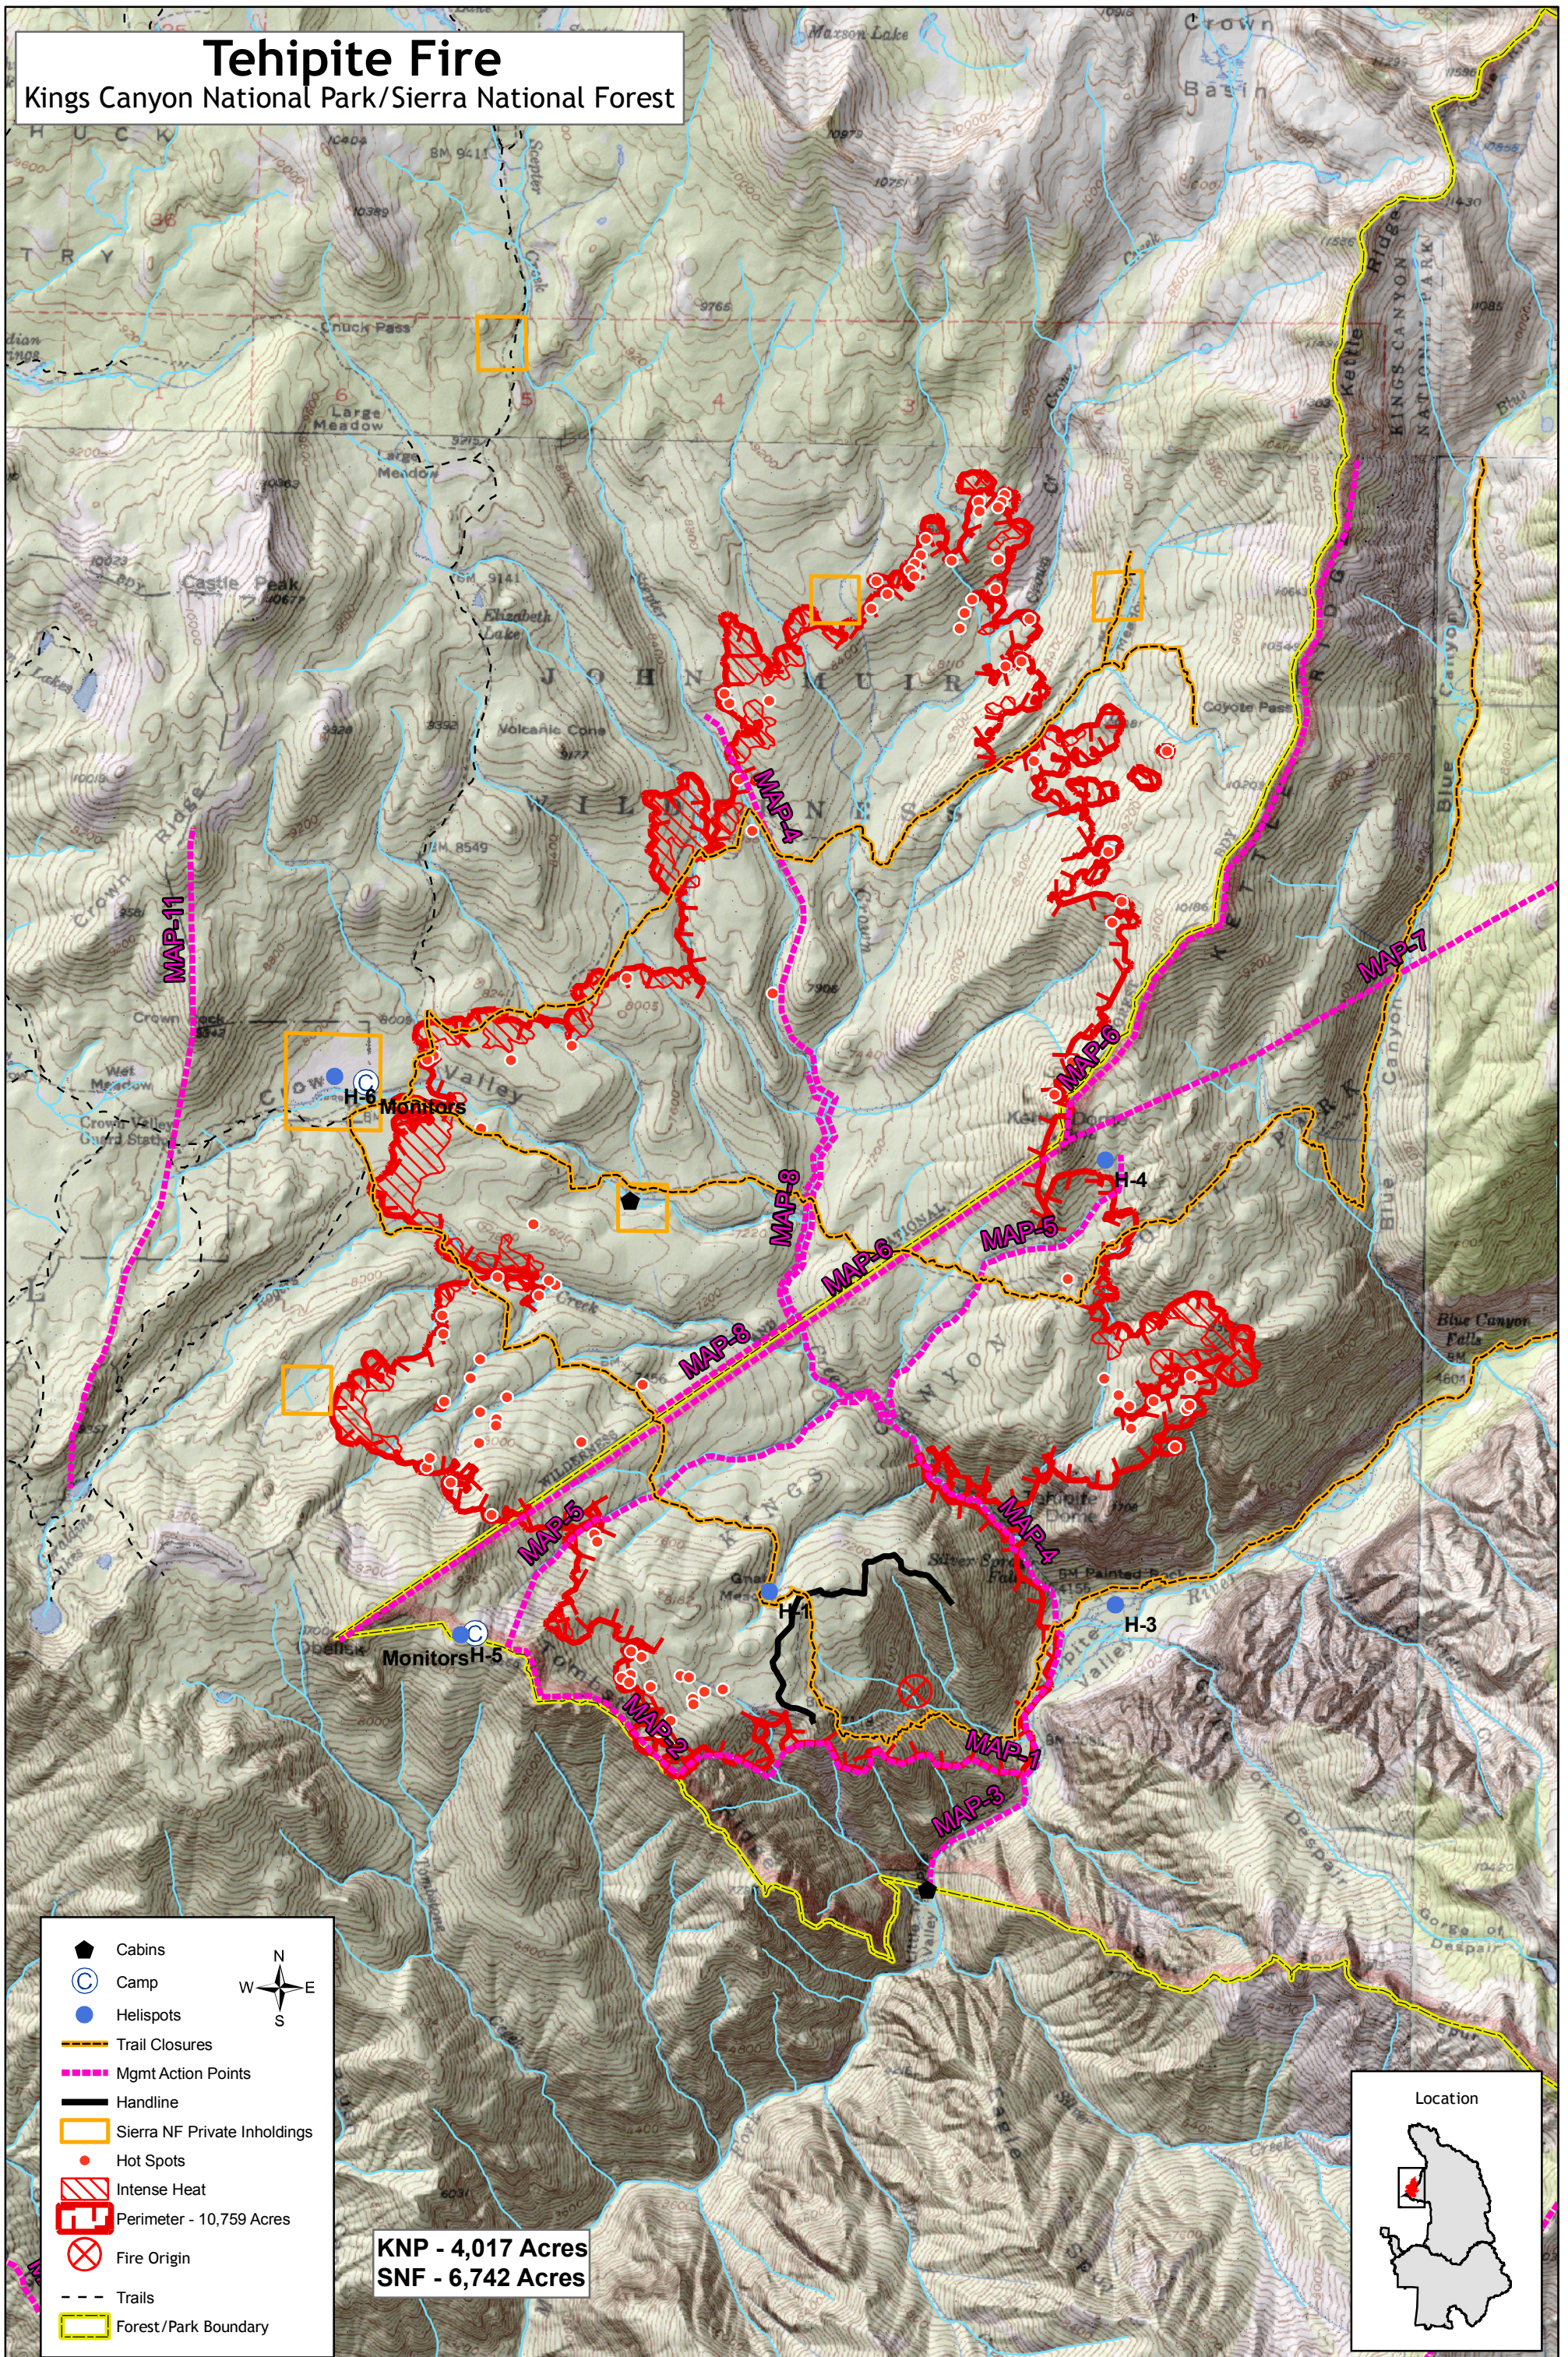

# Tehipite Fire

Kings Canyon National Park/Sierra National Forest

- ▀ Cabins
- ⊙ Camp
- Helispots
- Trail Closures
- Mgmt Action Points
- Handline
- ▭ Sierra NF Private Inholdings
- Hot Spots
- ▨ Intense Heat
- ▭ Perimeter - 10,759 Acres
- ⊗ Fire Origin
- - - Trails
- ▭ Forest/Park Boundary

**KNP - 4,017 Acres**  
**SNF - 6,742 Acres**

1:50,000

0.5 0.25 0 0.5 1 1.5 2 2.5 Miles

Map by NPS(ab), 9/27/2008  
 IR Perimeter on 26 SEP @ 2020 hr.