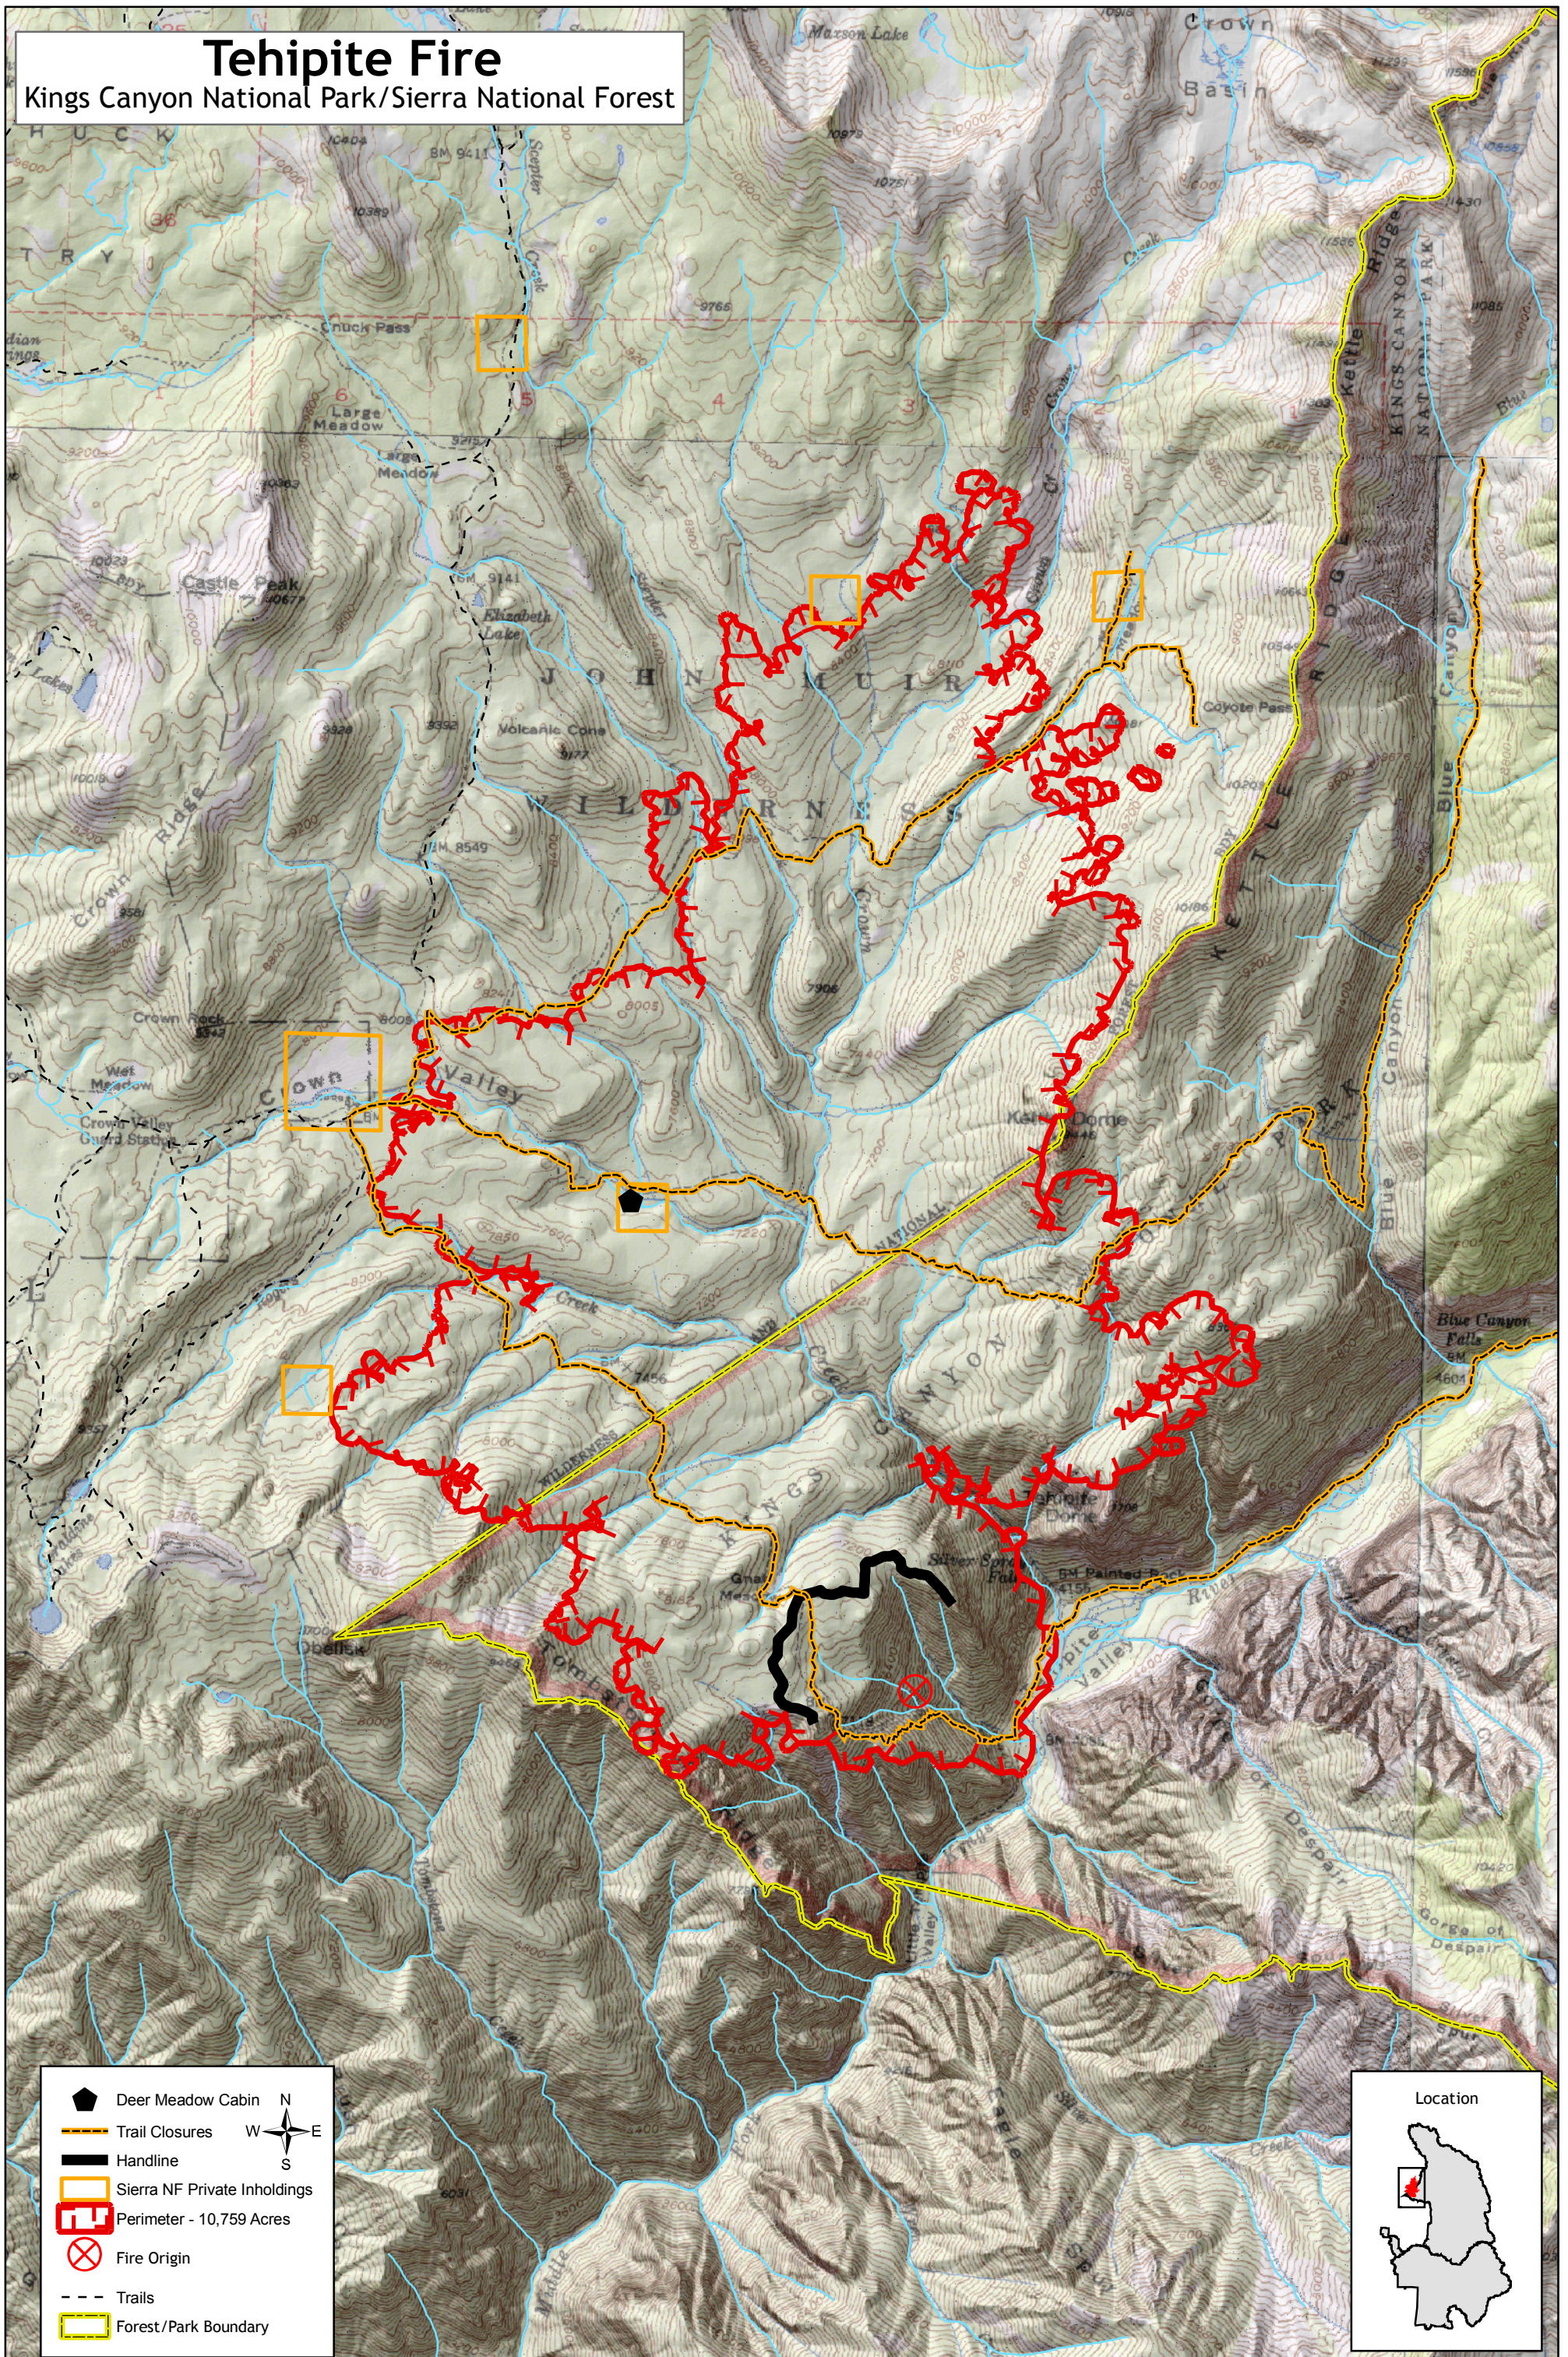

# Tehipite Fire

Kings Canyon National Park/Sierra National Forest

1:50,000

Map by NPS(ab), 9/27/2008  
 IR Perimeter on 26SEP @ 2020 hr.