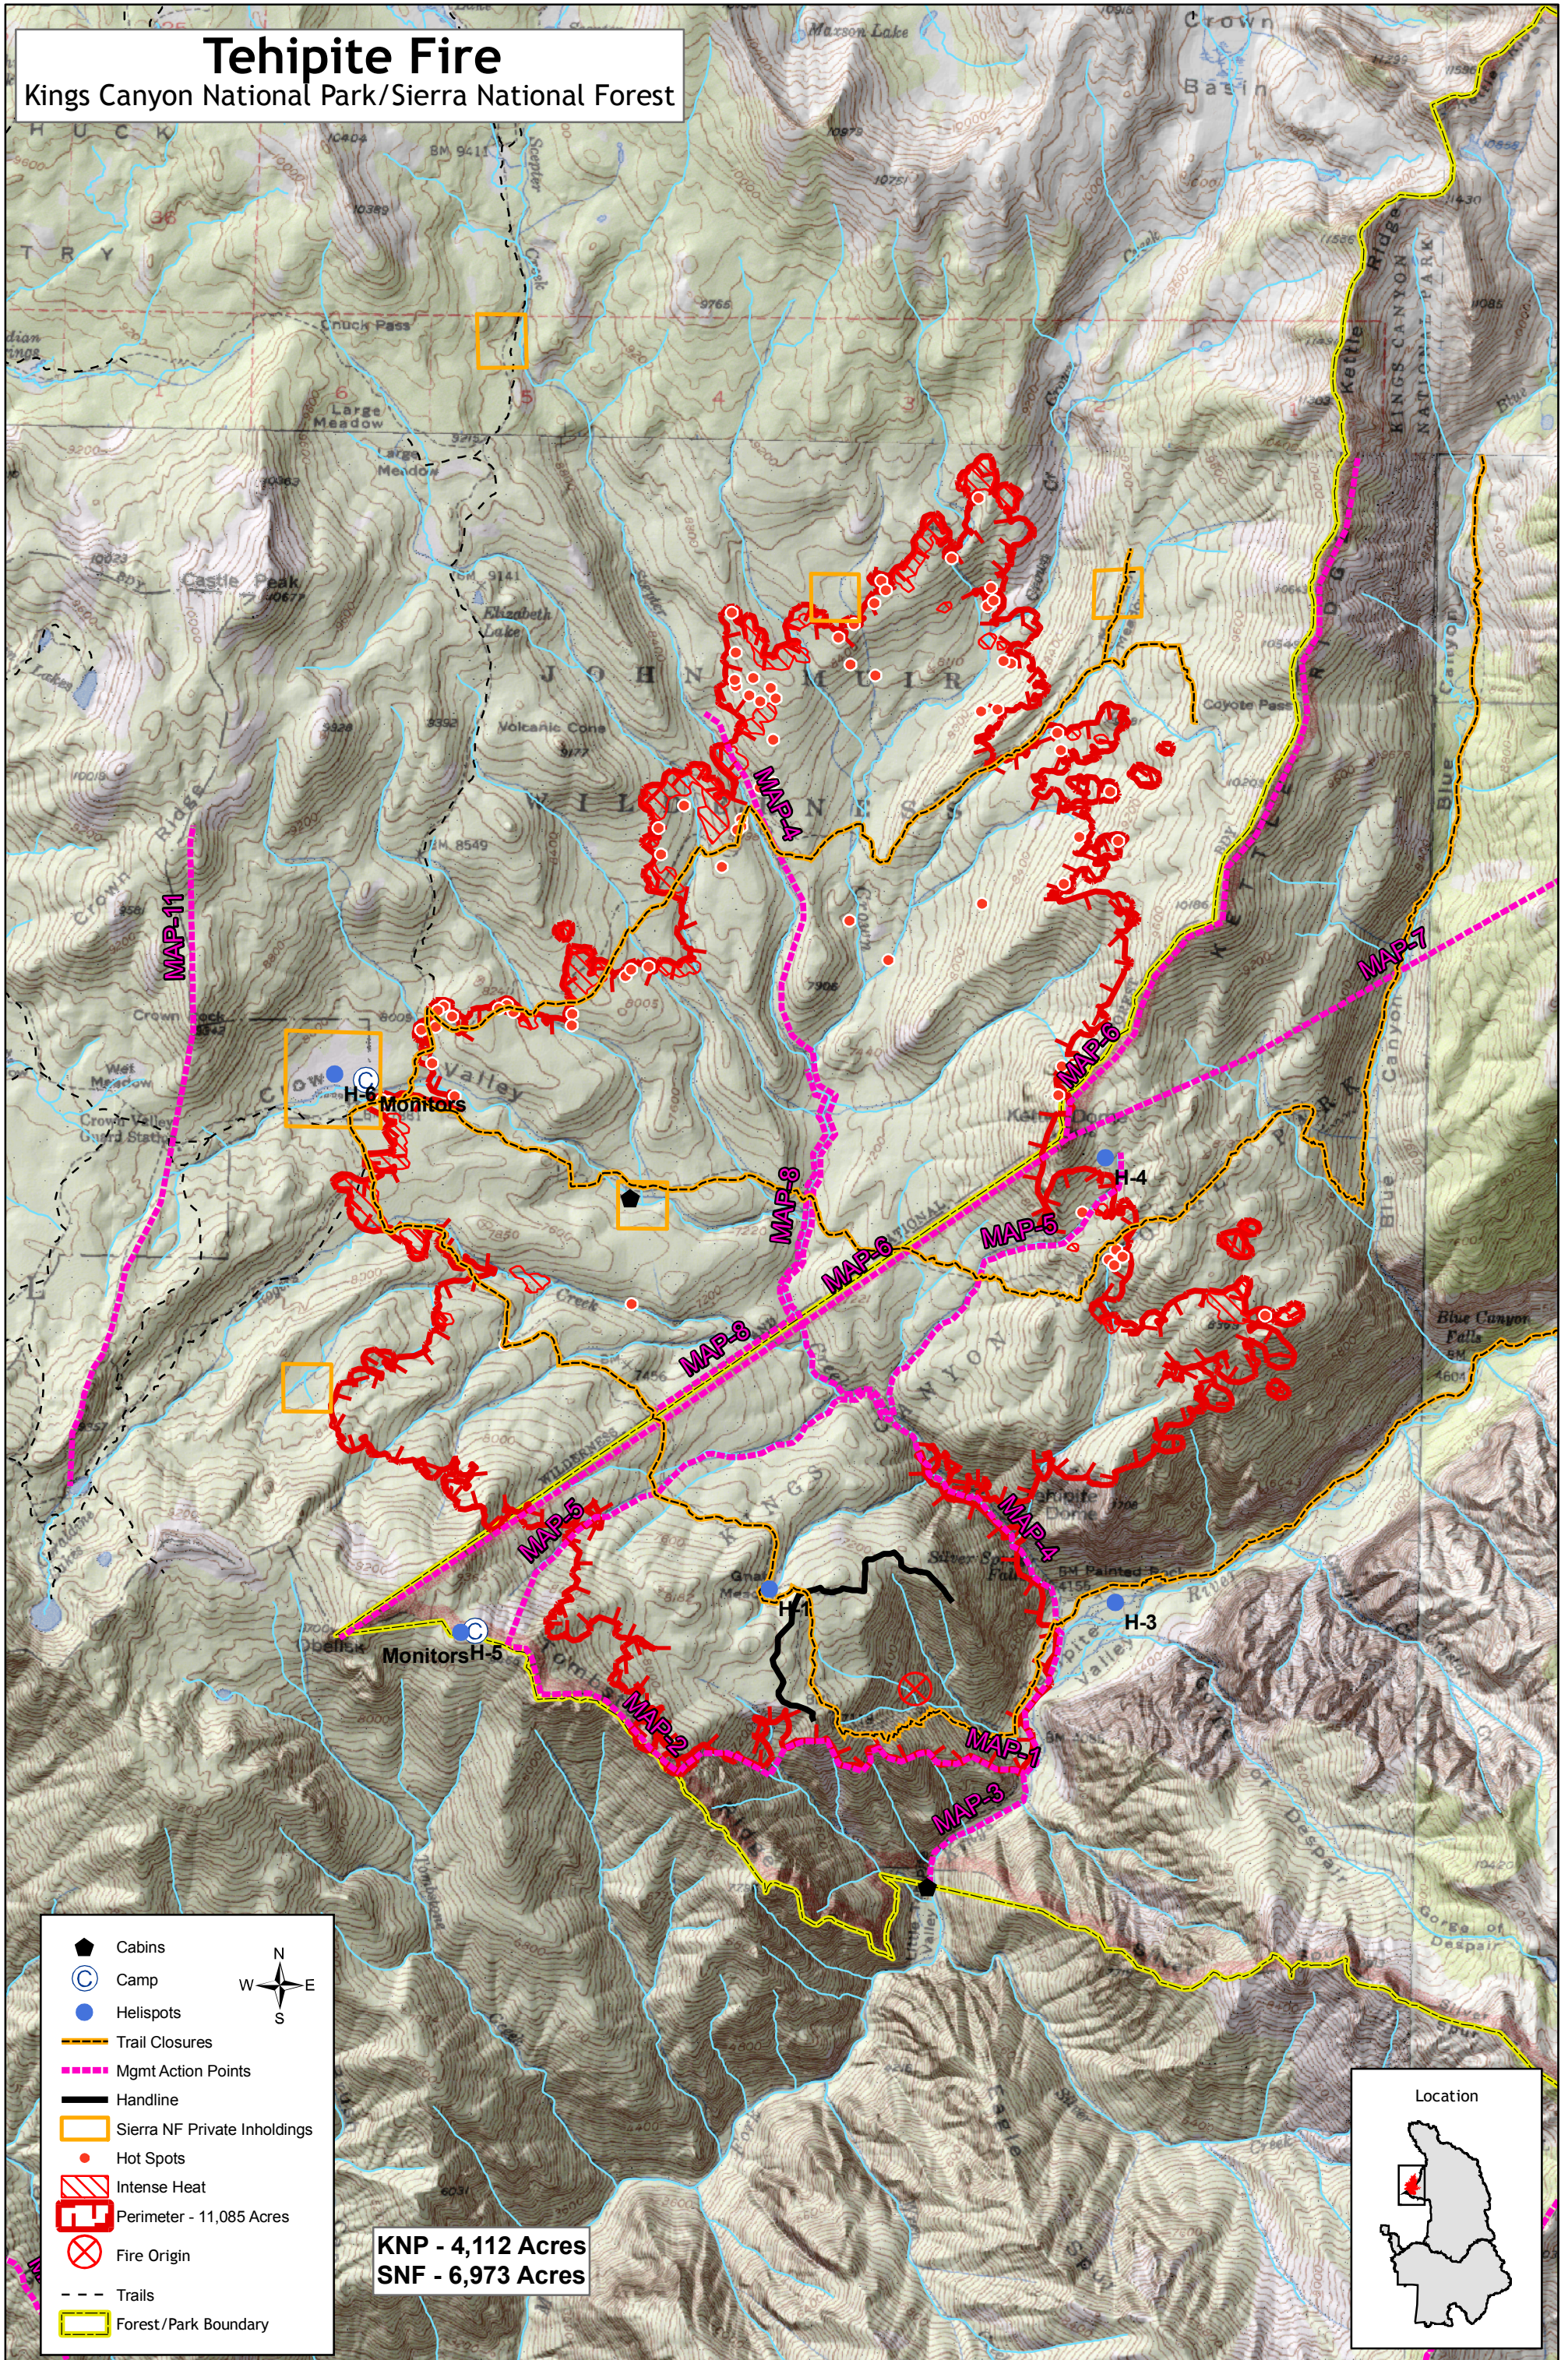

# Tehipite Fire

Kings Canyon National Park/Sierra National Forest

- ▀ Cabins
- ⊙ Camp
- Helispots
- Trail Closures
- Mgmt Action Points
- Handline
- ▭ Sierra NF Private Inholdings
- Hot Spots
- ▨ Intense Heat
- ▭ Perimeter - 11,085 Acres
- ⊗ Fire Origin
- - - Trails
- ▭ Forest/Park Boundary

**KNP - 4,112 Acres**  
**SNF - 6,973 Acres**

1:50,000

0.5 0.25 0 0.5 1 1.5 2 2.5 Miles

Map by NPS(ab), 9/29/2008  
 IR Perimeter on 28 SEP @ 2105 hr.