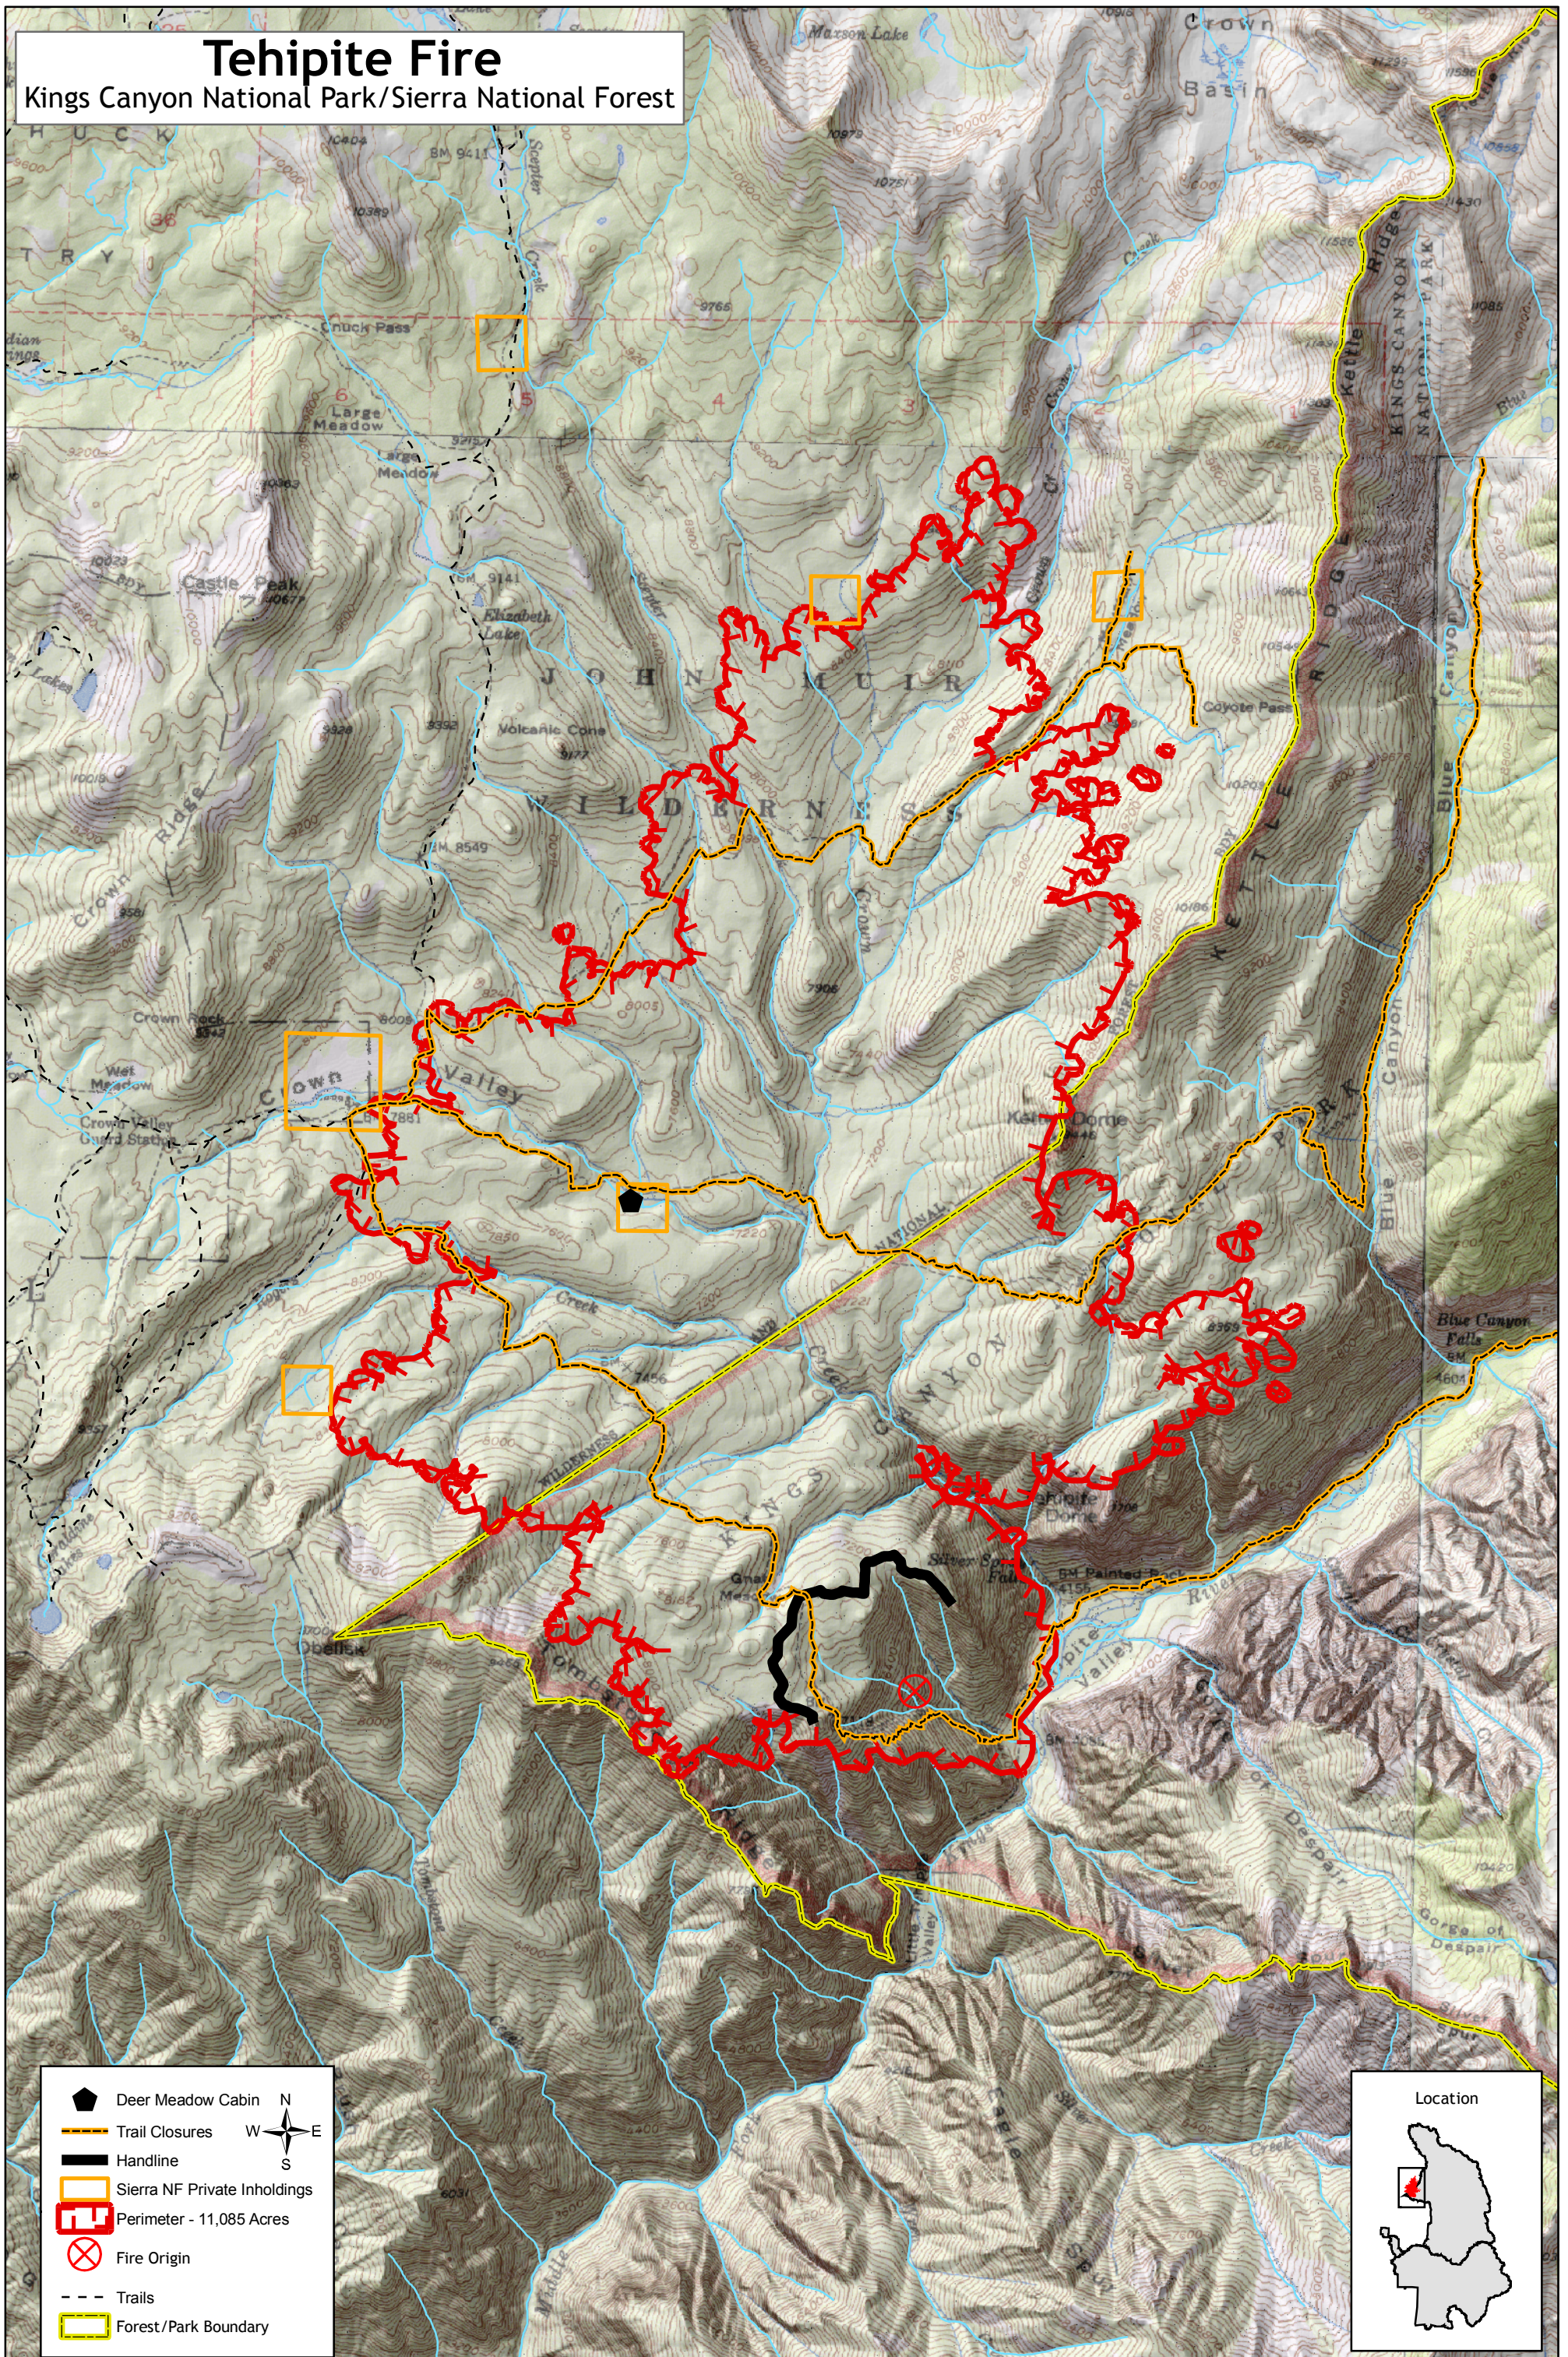

Tehipite Fire

Kings Canyon National Park/Sierra National Forest

	Deer Meadow Cabin	N W —+— E S
	Trail Closures	
	Handline	
	Sierra NF Private Inholdings	
	Perimeter - 11,085 Acres	
	Fire Origin	
	Trails	
	Forest/Park Boundary	

1:50,000

Map by NPS(ab), 9/29/2008
IR Perimeter on 28SEP @ 2105 hr.