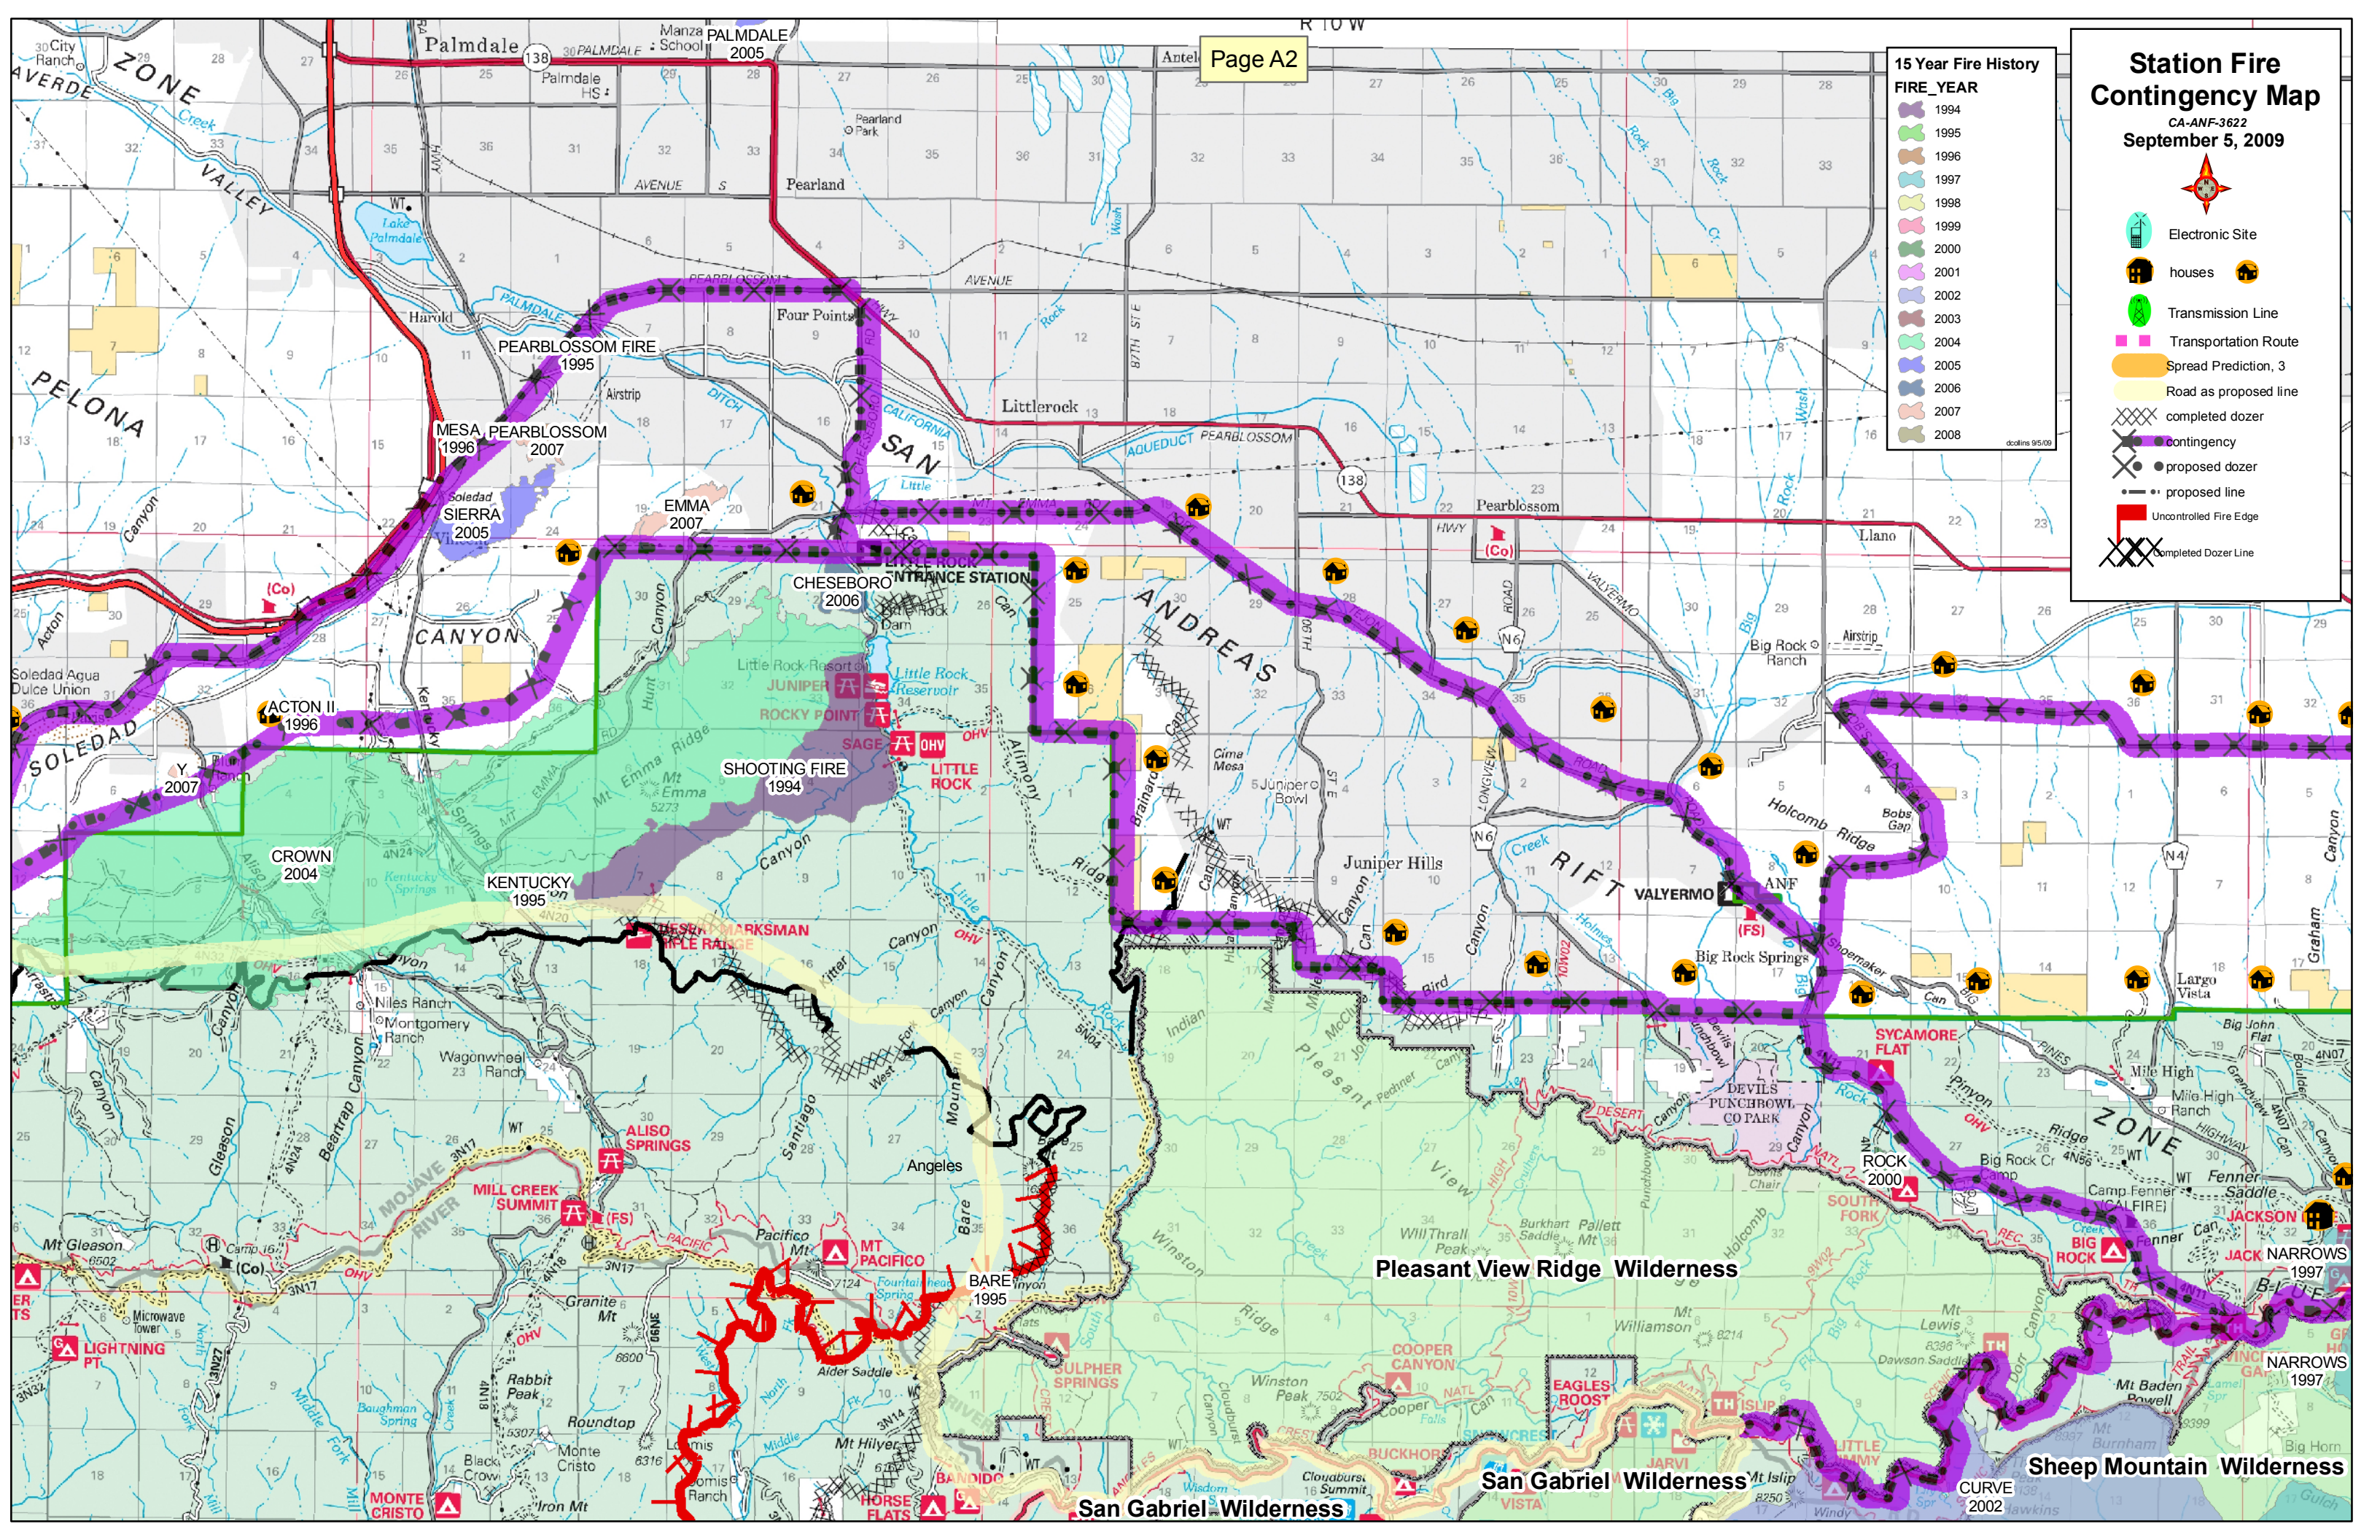

Station Fire Contingency Map

CA-ANF-3622
September 5, 2009

15 Year Fire History

FIRE_YEAR	Color
1994	Purple
1995	Light Green
1996	Orange
1997	Light Blue
1998	Yellow
1999	Pink
2000	Dark Green
2001	Light Purple
2002	Dark Purple
2003	Light Blue
2004	Light Green
2005	Light Blue
2006	Dark Blue
2007	Light Orange
2008	Light Green

Station Fire Contingency Map Legend

- Electronic Site
- houses
- Transmission Line
- Transportation Route
- Spread Prediction, 3
- Road as proposed line
- completed dozer
- contingency
- proposed dozer
- proposed line
- Uncontrolled Fire Edge
- Completed Dozer Line

Pleasant View Ridge Wilderness

San Gabriel Wilderness

Sheep Mountain Wilderness

CURVE 2002