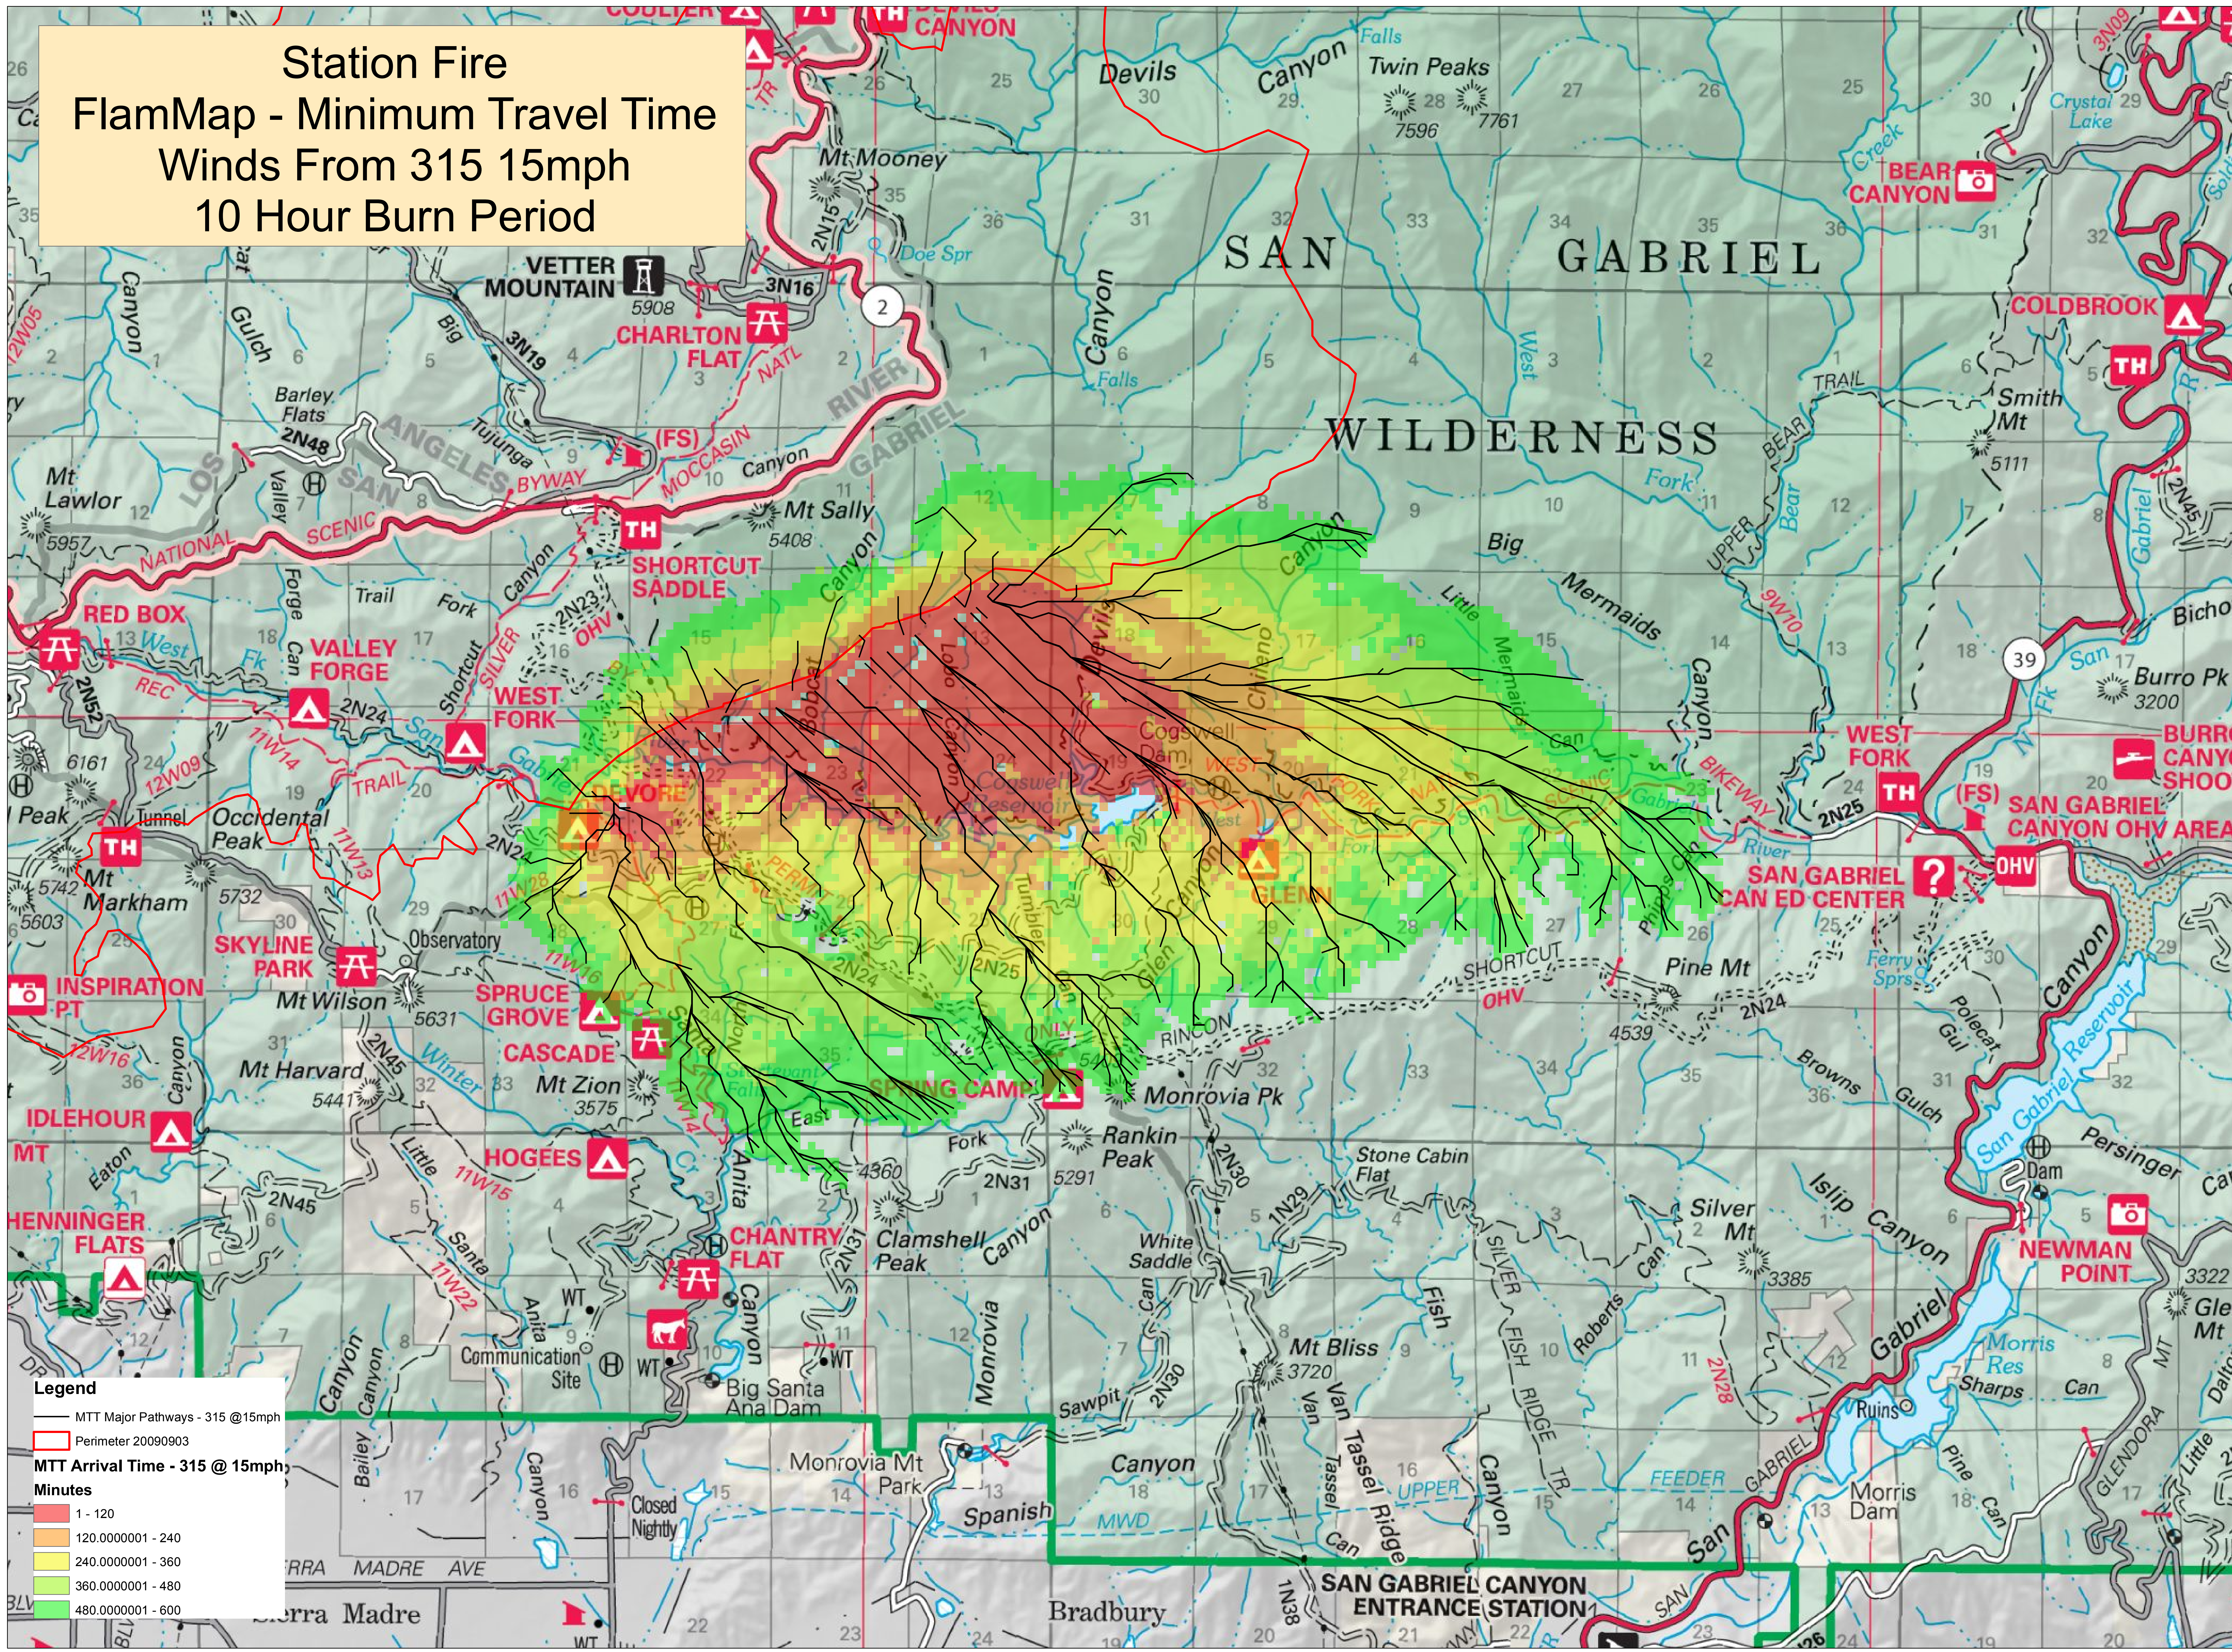

Station Fire
 FlamMap - Minimum Travel Time
 Winds From 315 15mph
 10 Hour Burn Period

0 0.5 1 2 3 4 Miles

1:24,000