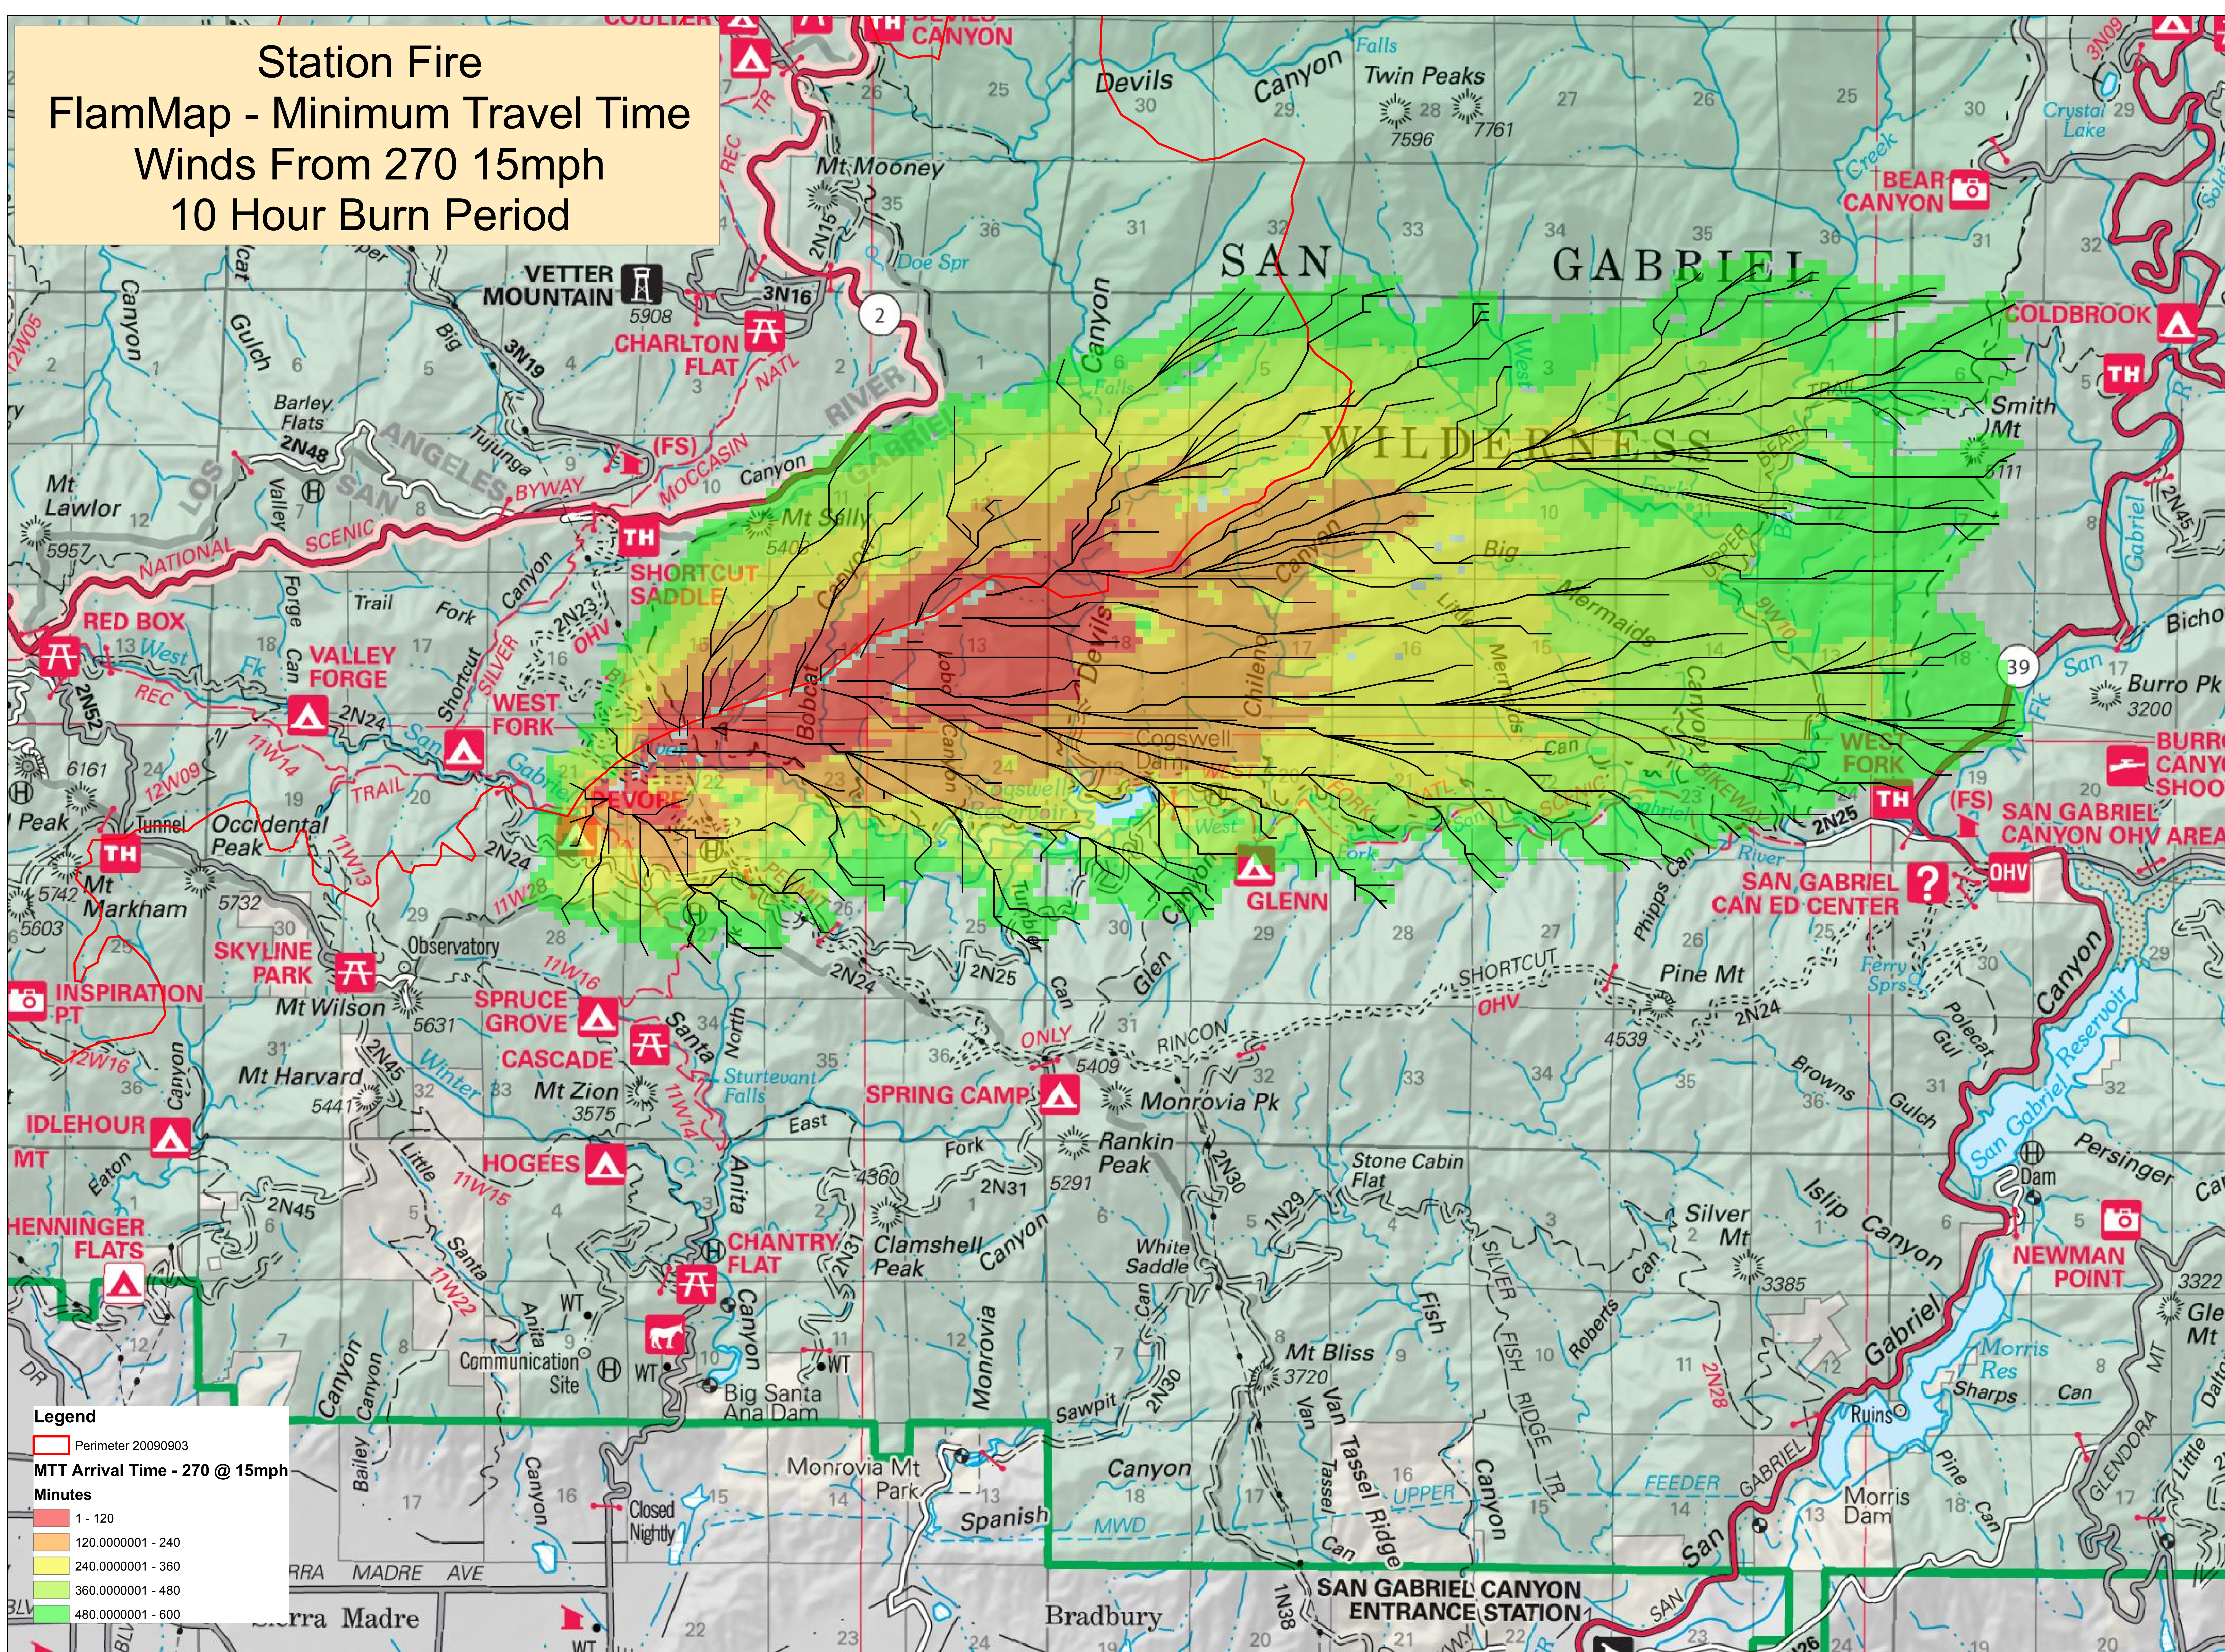

Station Fire
 FlamMap - Minimum Travel Time
 Winds From 270 15mph
 10 Hour Burn Period

Legend

- Perimeter 20090903
- MTT Arrival Time - 270 @ 15mph**
- Minutes**
- 1 - 120
- 120.0000001 - 240
- 240.0000001 - 360
- 360.0000001 - 480
- 480.0000001 - 600

1:24,000