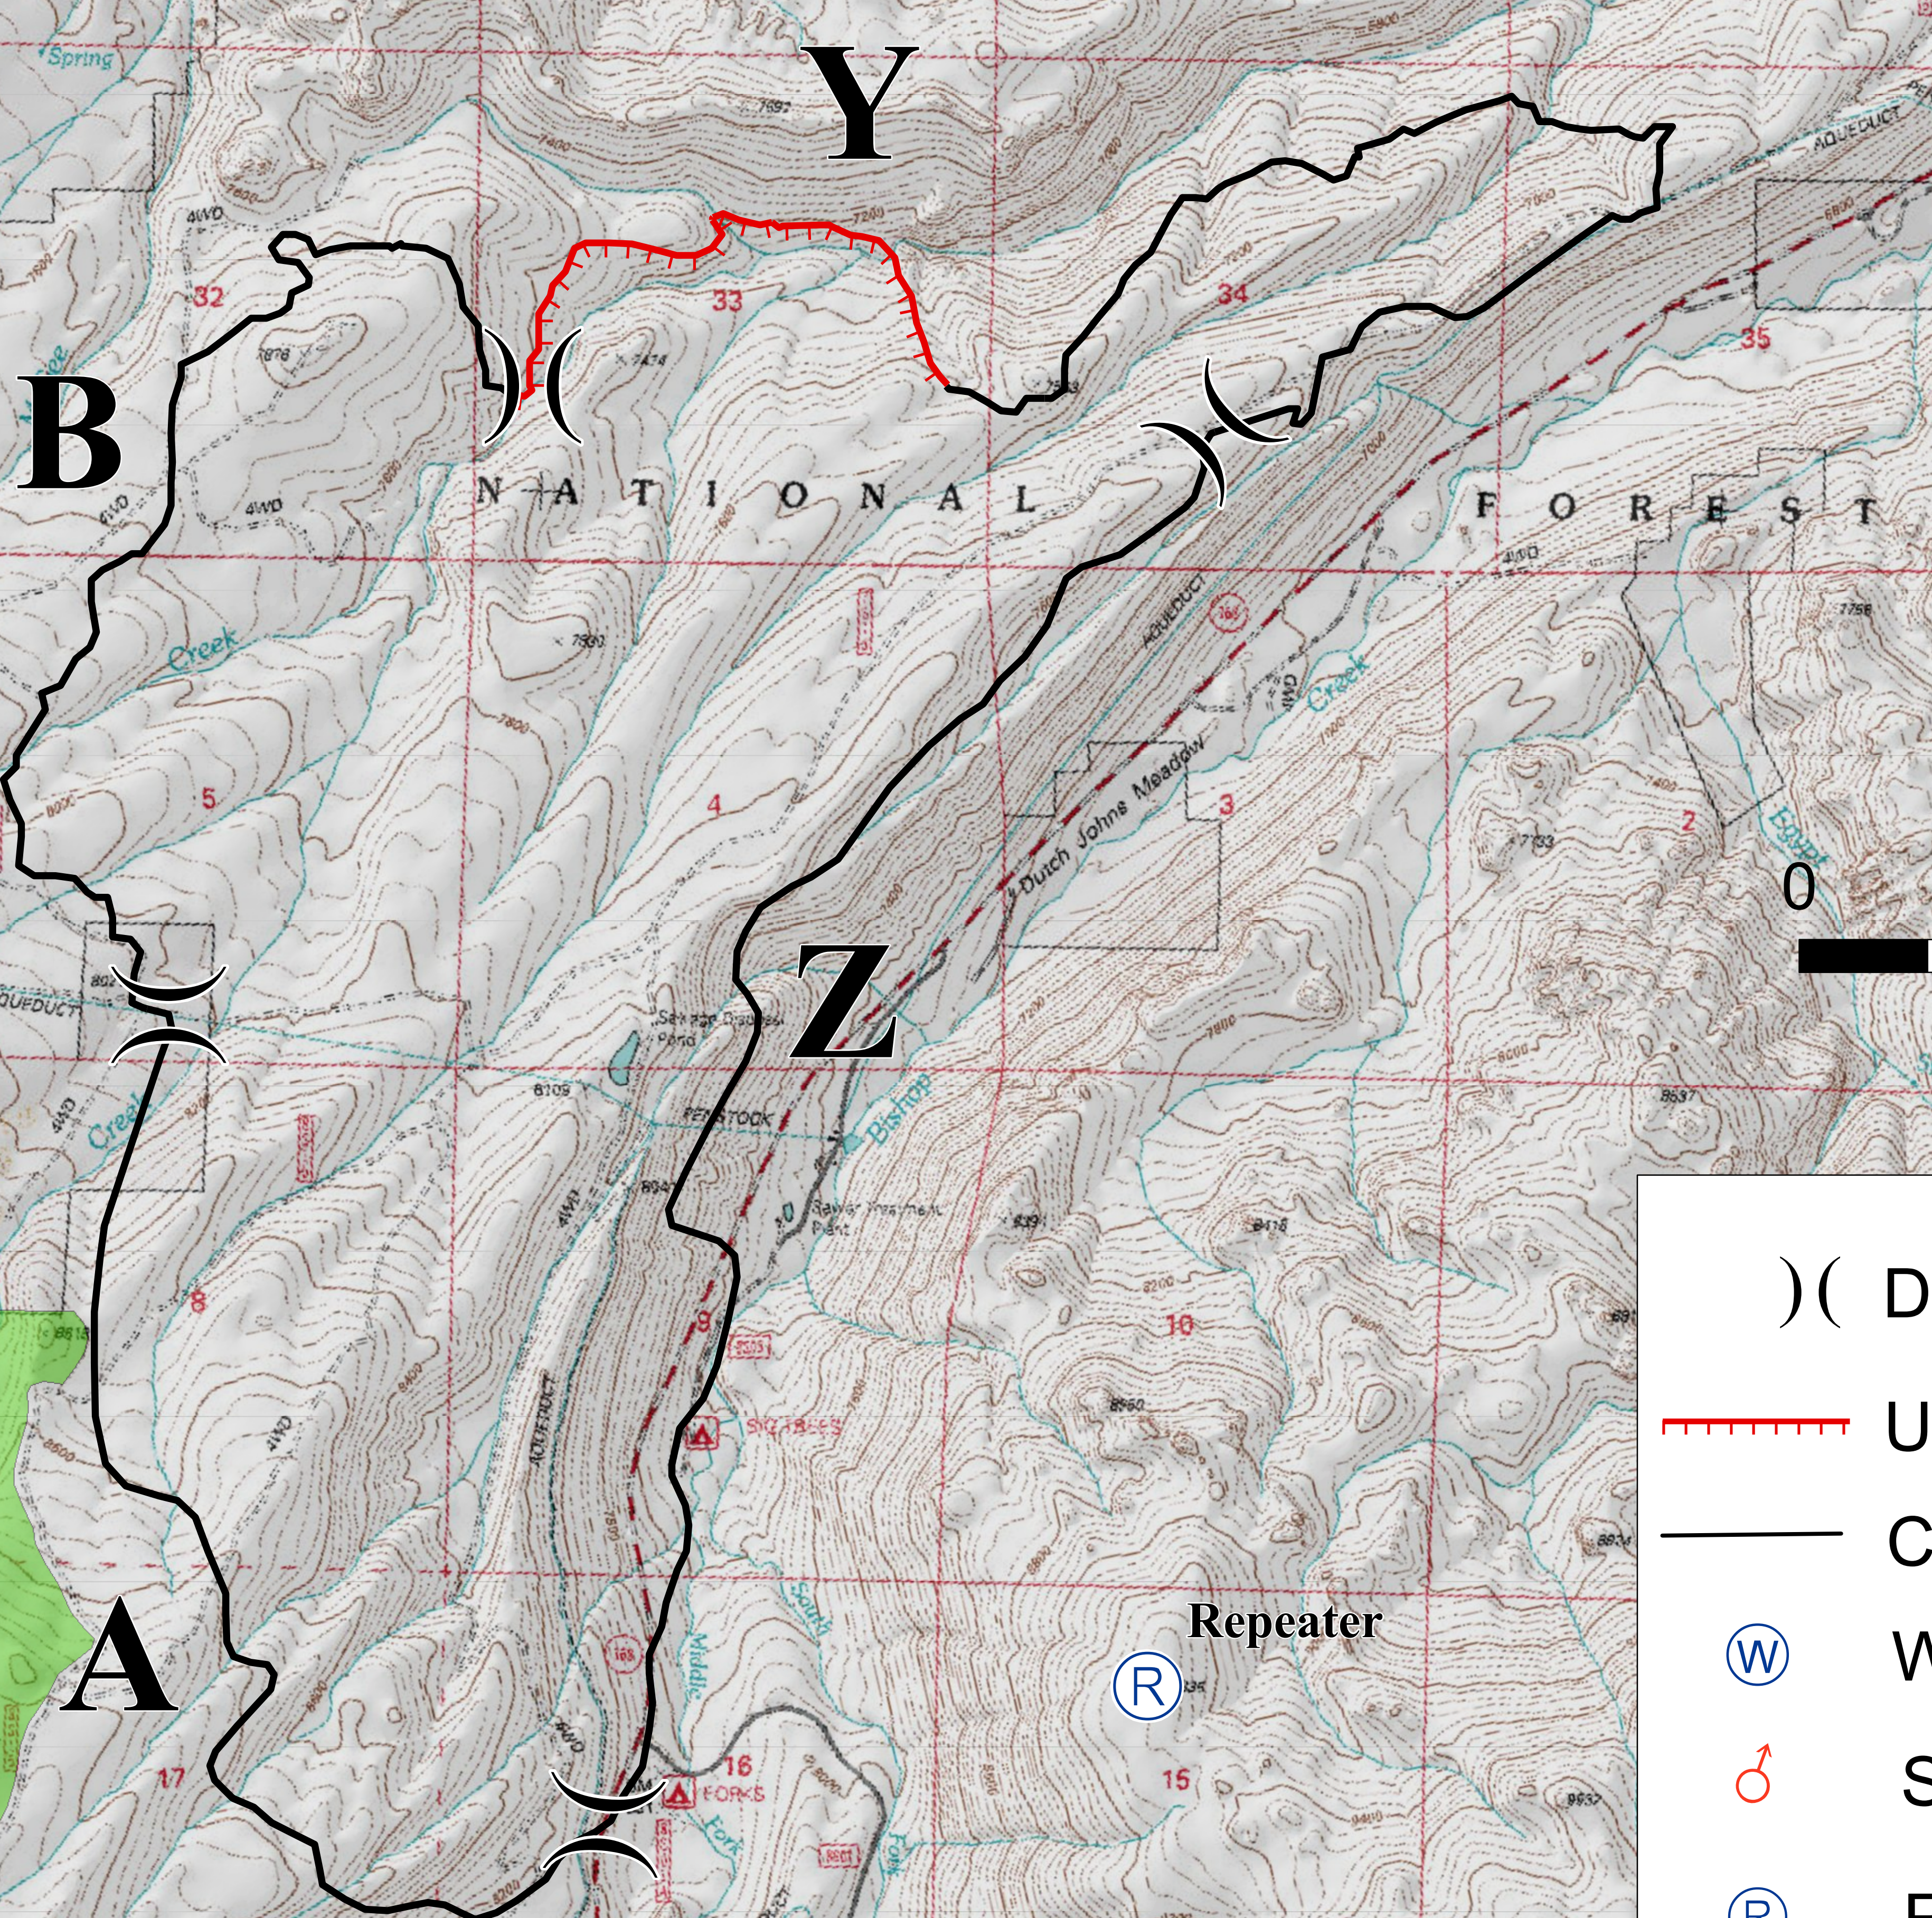

Forks Fire
CA-INF-885
July 23, 2009
0600-1800hrs

Starlite
(Residential)

Aspendell
(Residential)

South Fork
(Residential)

-) (Division Break
- Uncontrolled Fire Edge
- Contained Fire Edge
- Ⓜ Water Source
- ♂ Spot Fire
- Ⓜ Repeater
- Wilderness Addition