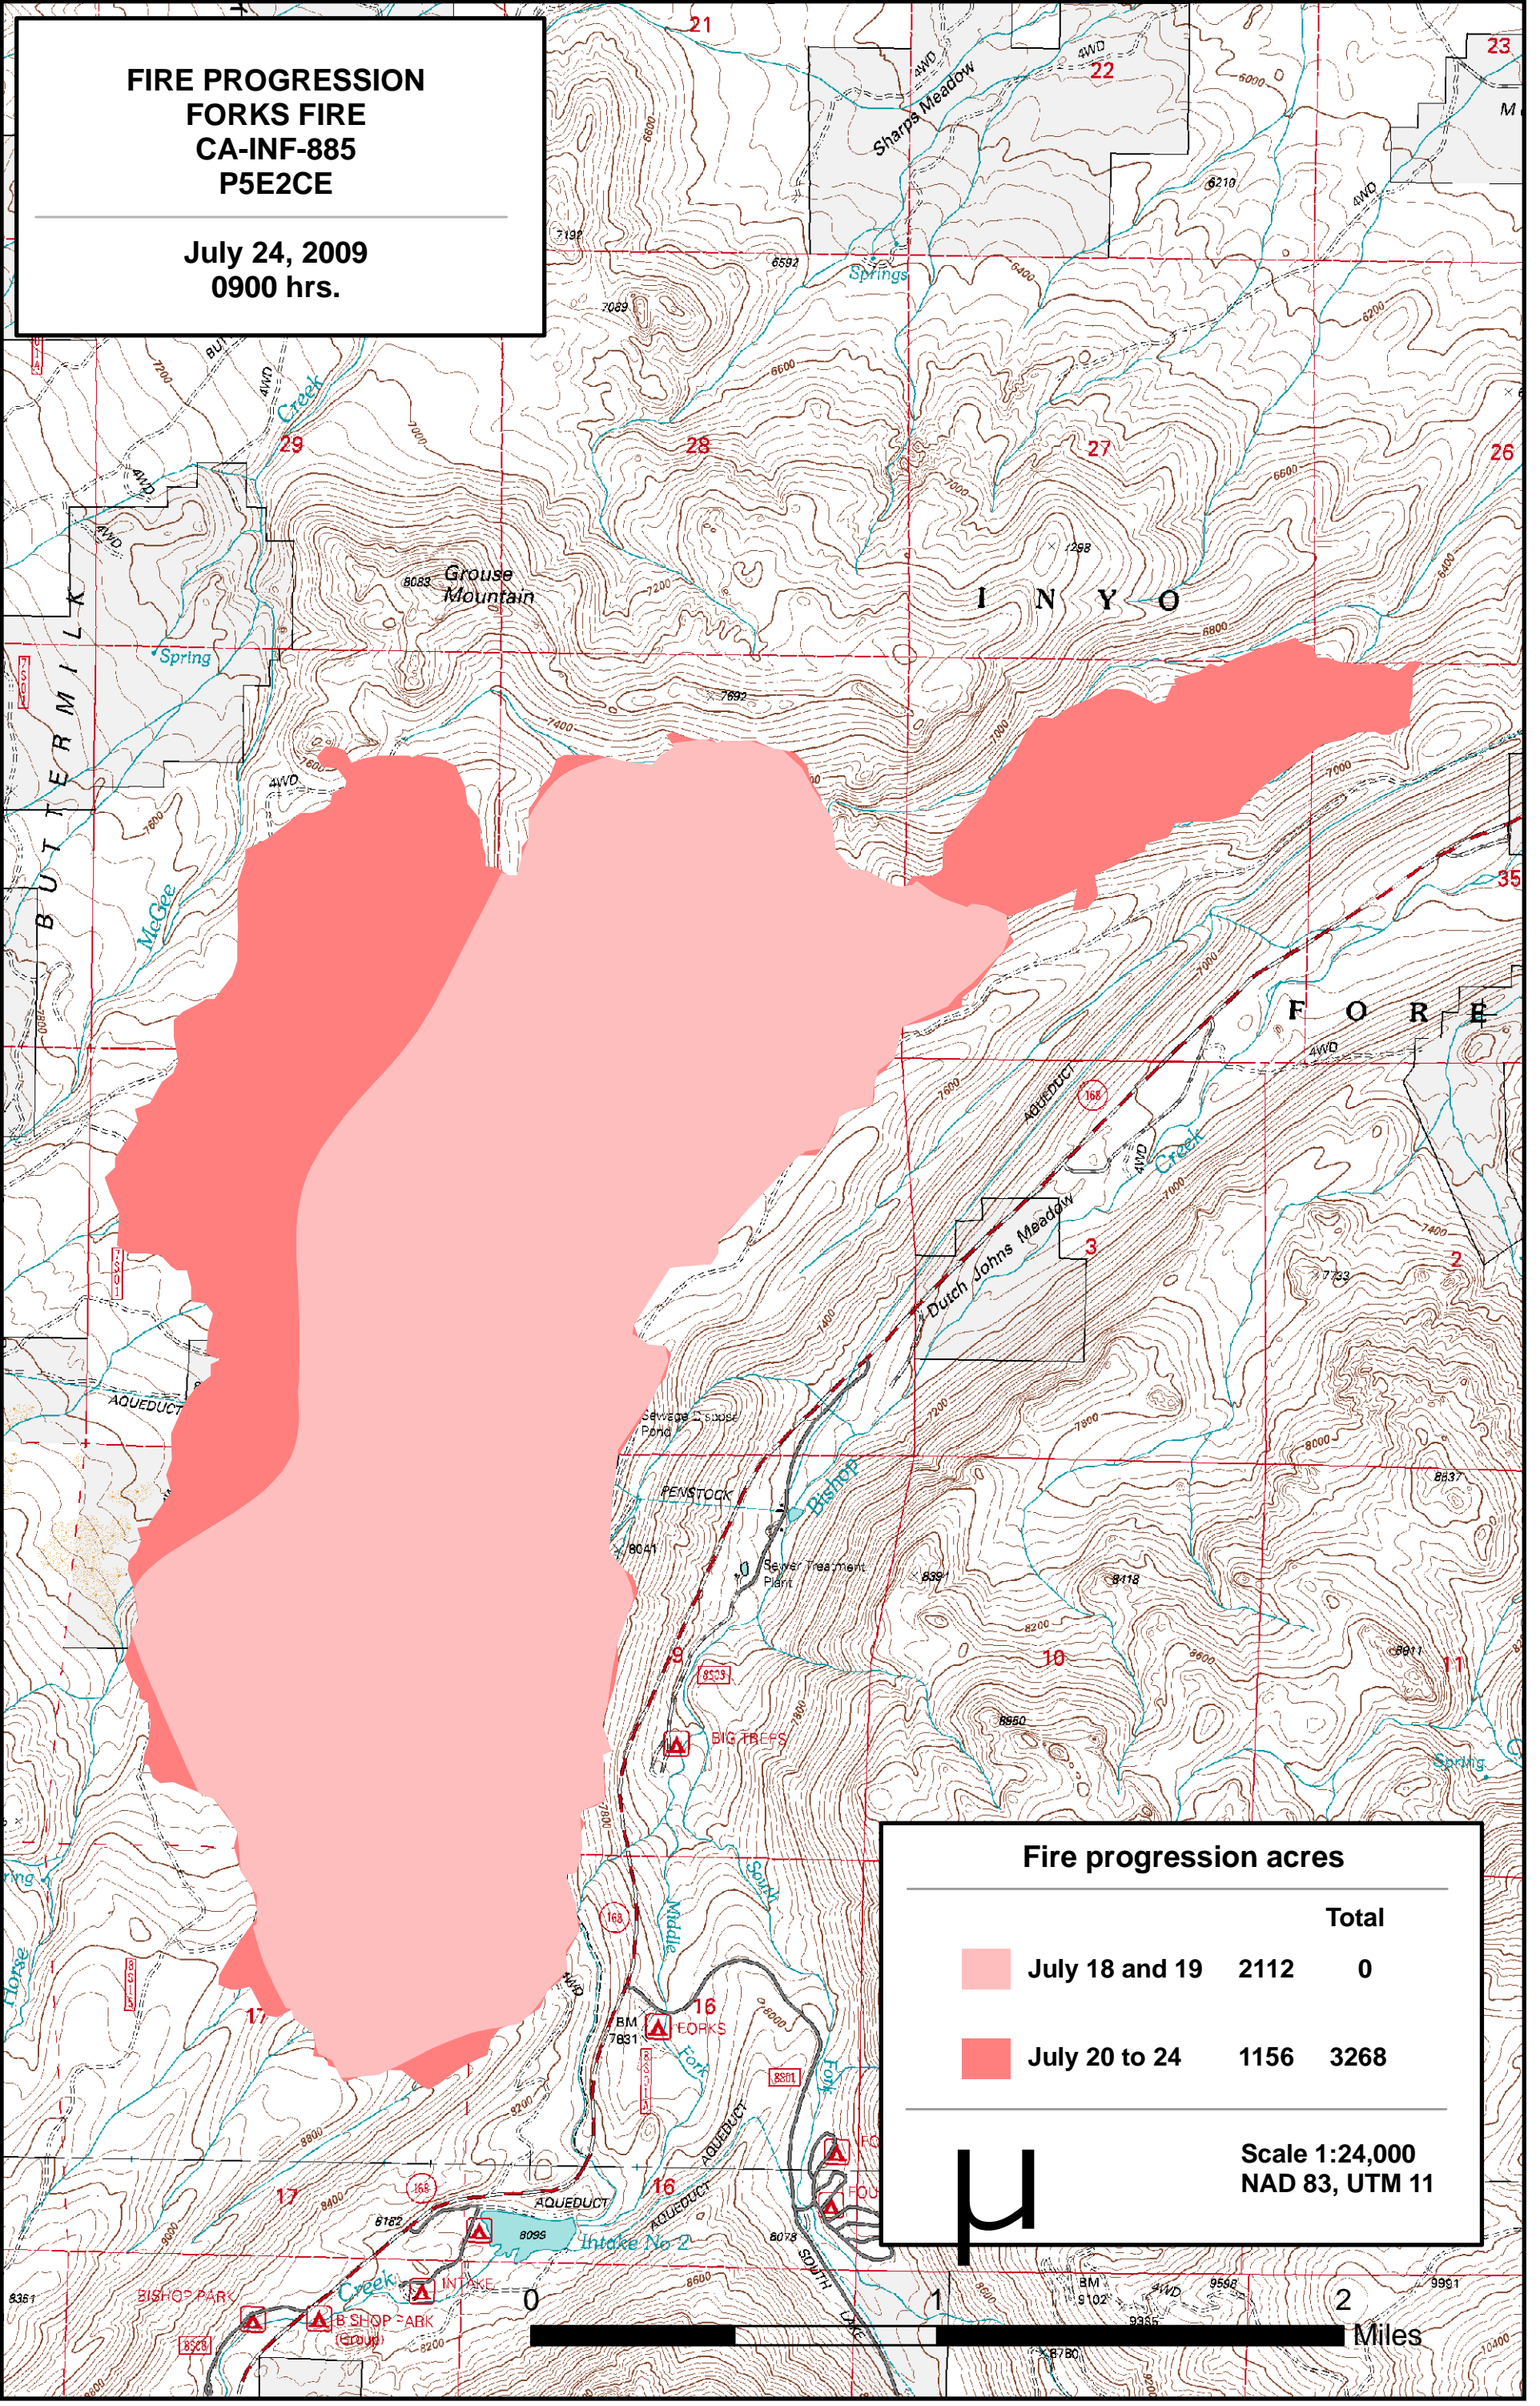

**FIRE PROGRESSION
FORKS FIRE
CA-INF-885
P5E2CE**

**July 24, 2009
0900 hrs.**

Fire progression acres

		Total
	July 18 and 19	2112 0
	July 20 to 24	1156 3268

**Scale 1:24,000
NAD 83, UTM 11**

Miles