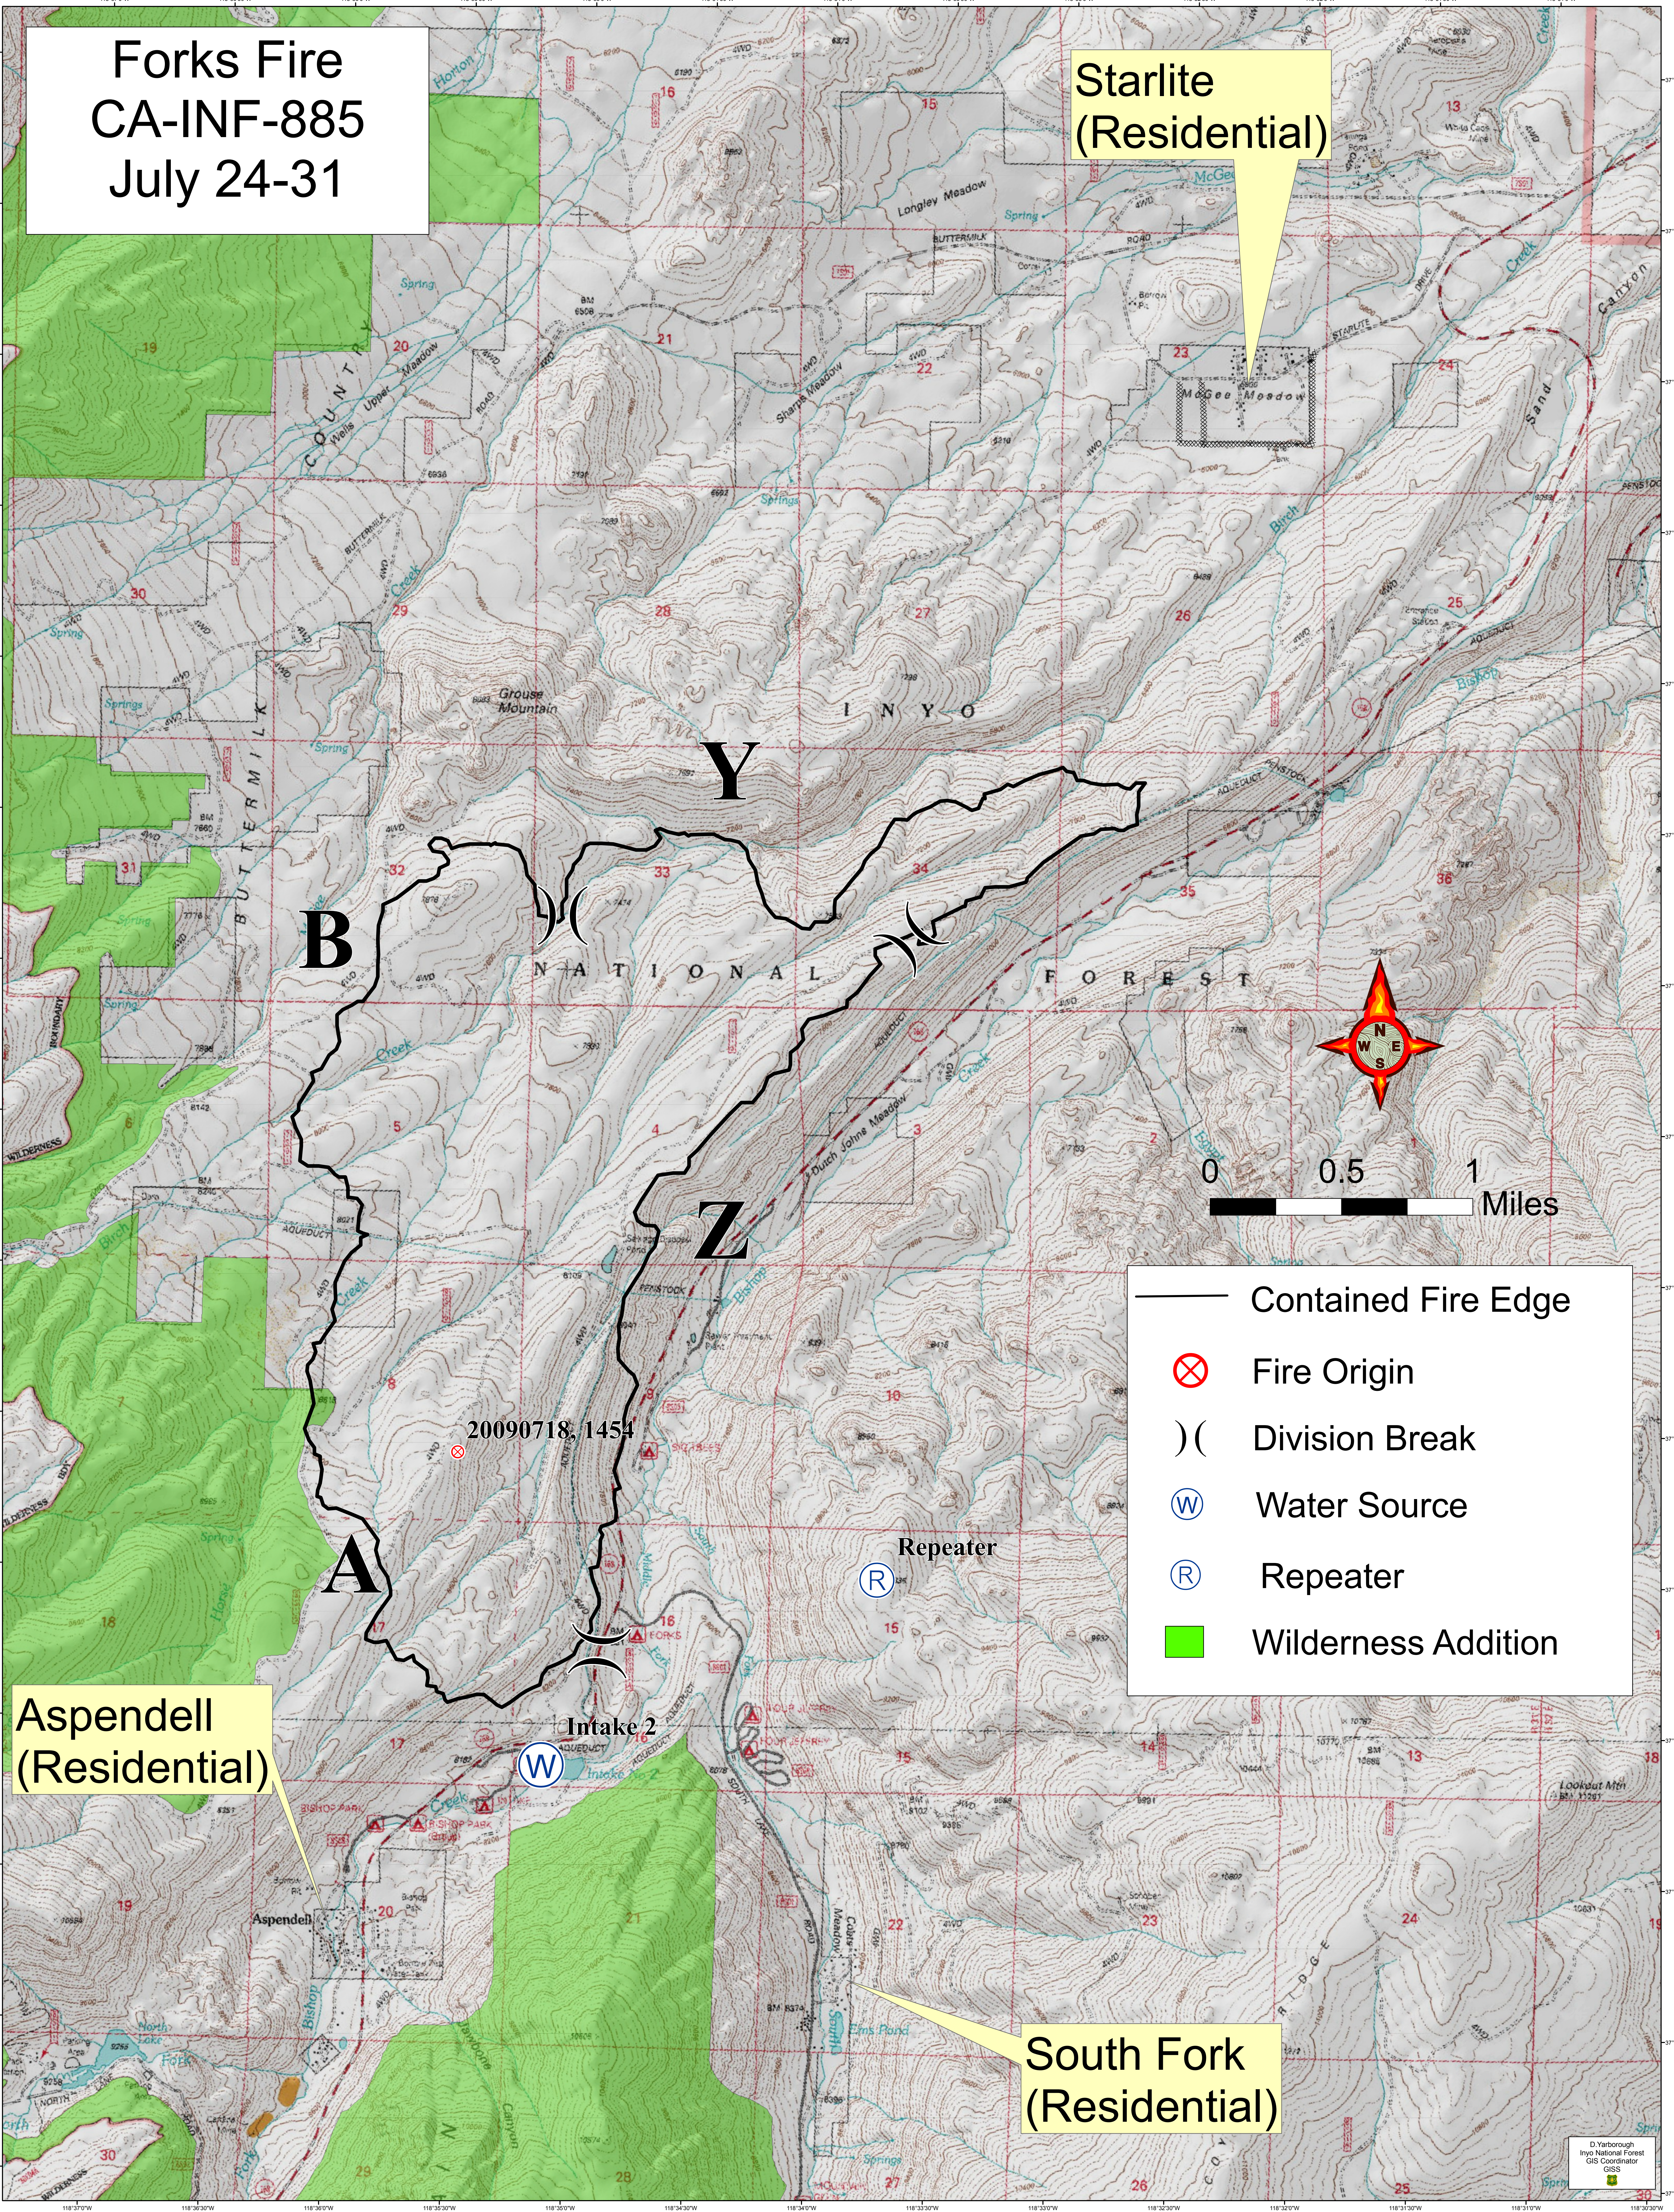

**Forks Fire
CA-INF-885
July 24-31**

**Starlite
(Residential)**

**Aspendell
(Residential)**

**South Fork
(Residential)**

- Contained Fire Edge
- ⊗ Fire Origin
-) (Division Break
- Ⓜ Water Source
- Ⓡ Repeater
- Wilderness Addition