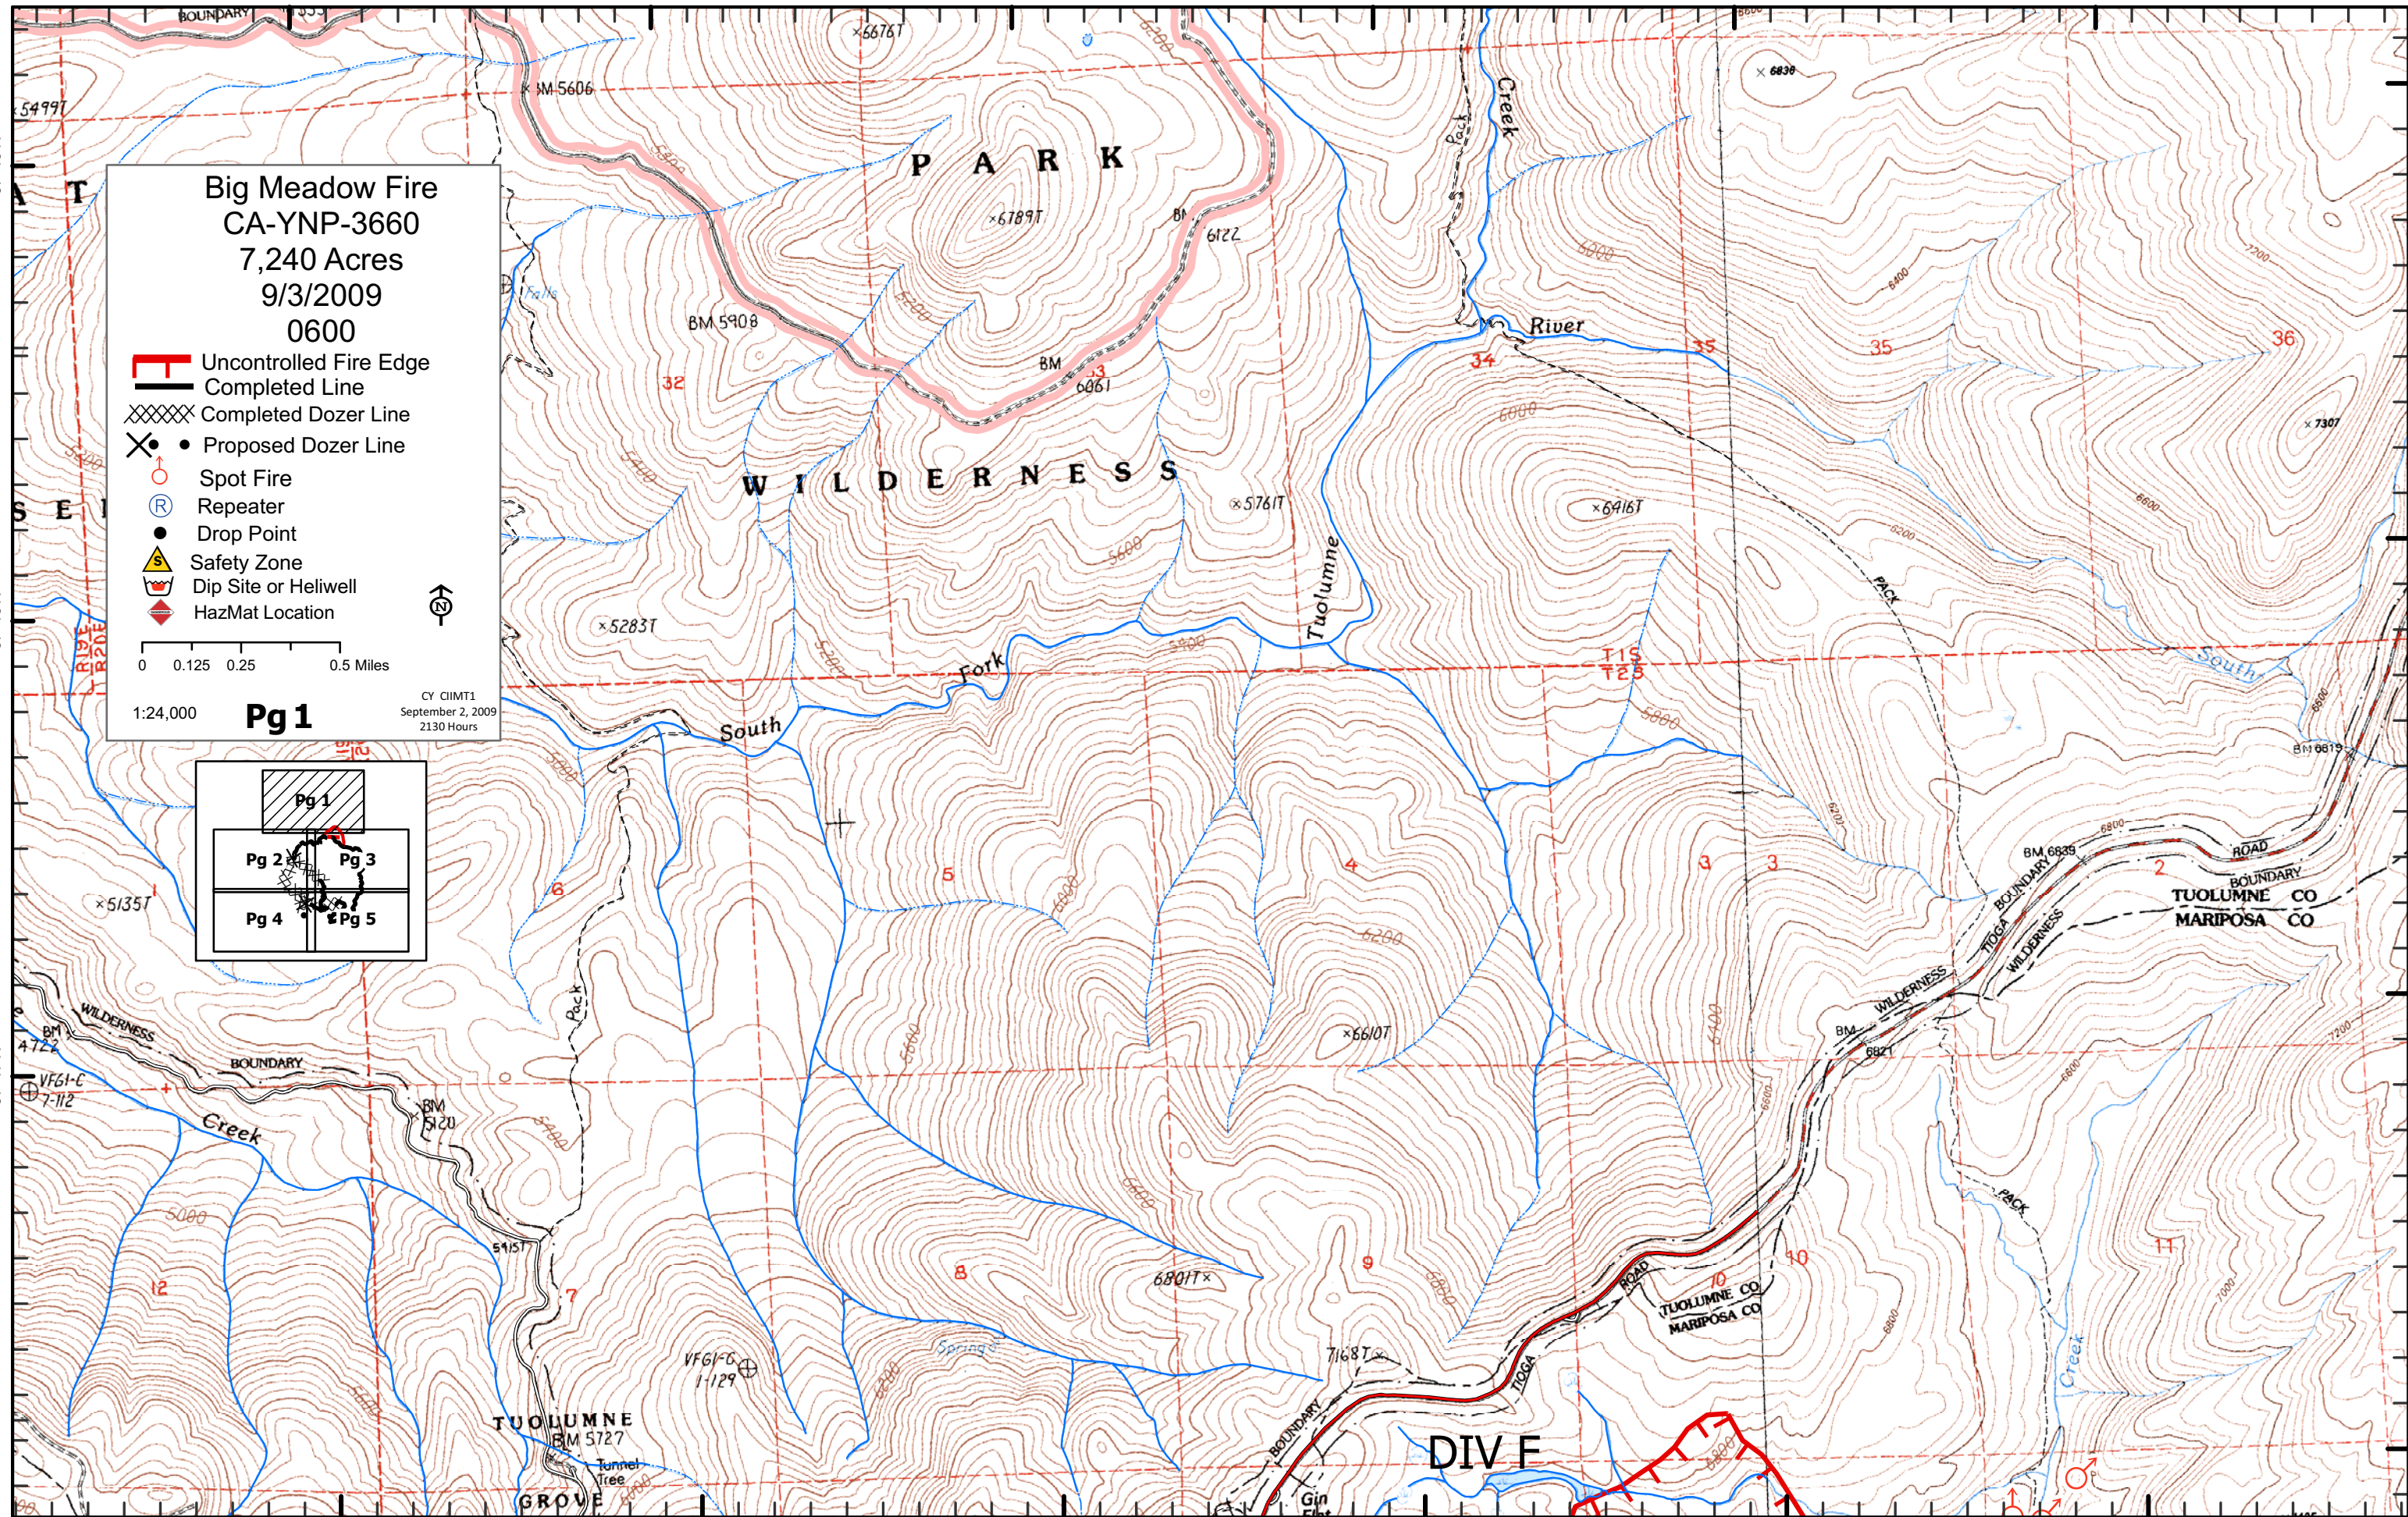

119°49'W 119°48'W 119°47'W 119°46'W 119°45'W 119°44'W

37°49'N

37°48'N

37°47'N

37°46'N

37°49'N

37°48'N

37°47'N

37°46'N

Big Meadow Fire
CA-YNP-3660
7,240 Acres
9/3/2009
0600

- Uncontrolled Fire Edge
- Completed Line
- Completed Dozer Line
- Proposed Dozer Line
- Spot Fire
- Repeater
- Drop Point
- Safety Zone
- Dip Site or Heliwell
- HazMat Location

0 0.125 0.25 0.5 Miles

1:24,000 **Pg 1**

CY CIMT1
 September 2, 2009
 2130 Hours

119°49'W 119°48'W 119°47'W 119°46'W 119°45'W 119°44'W