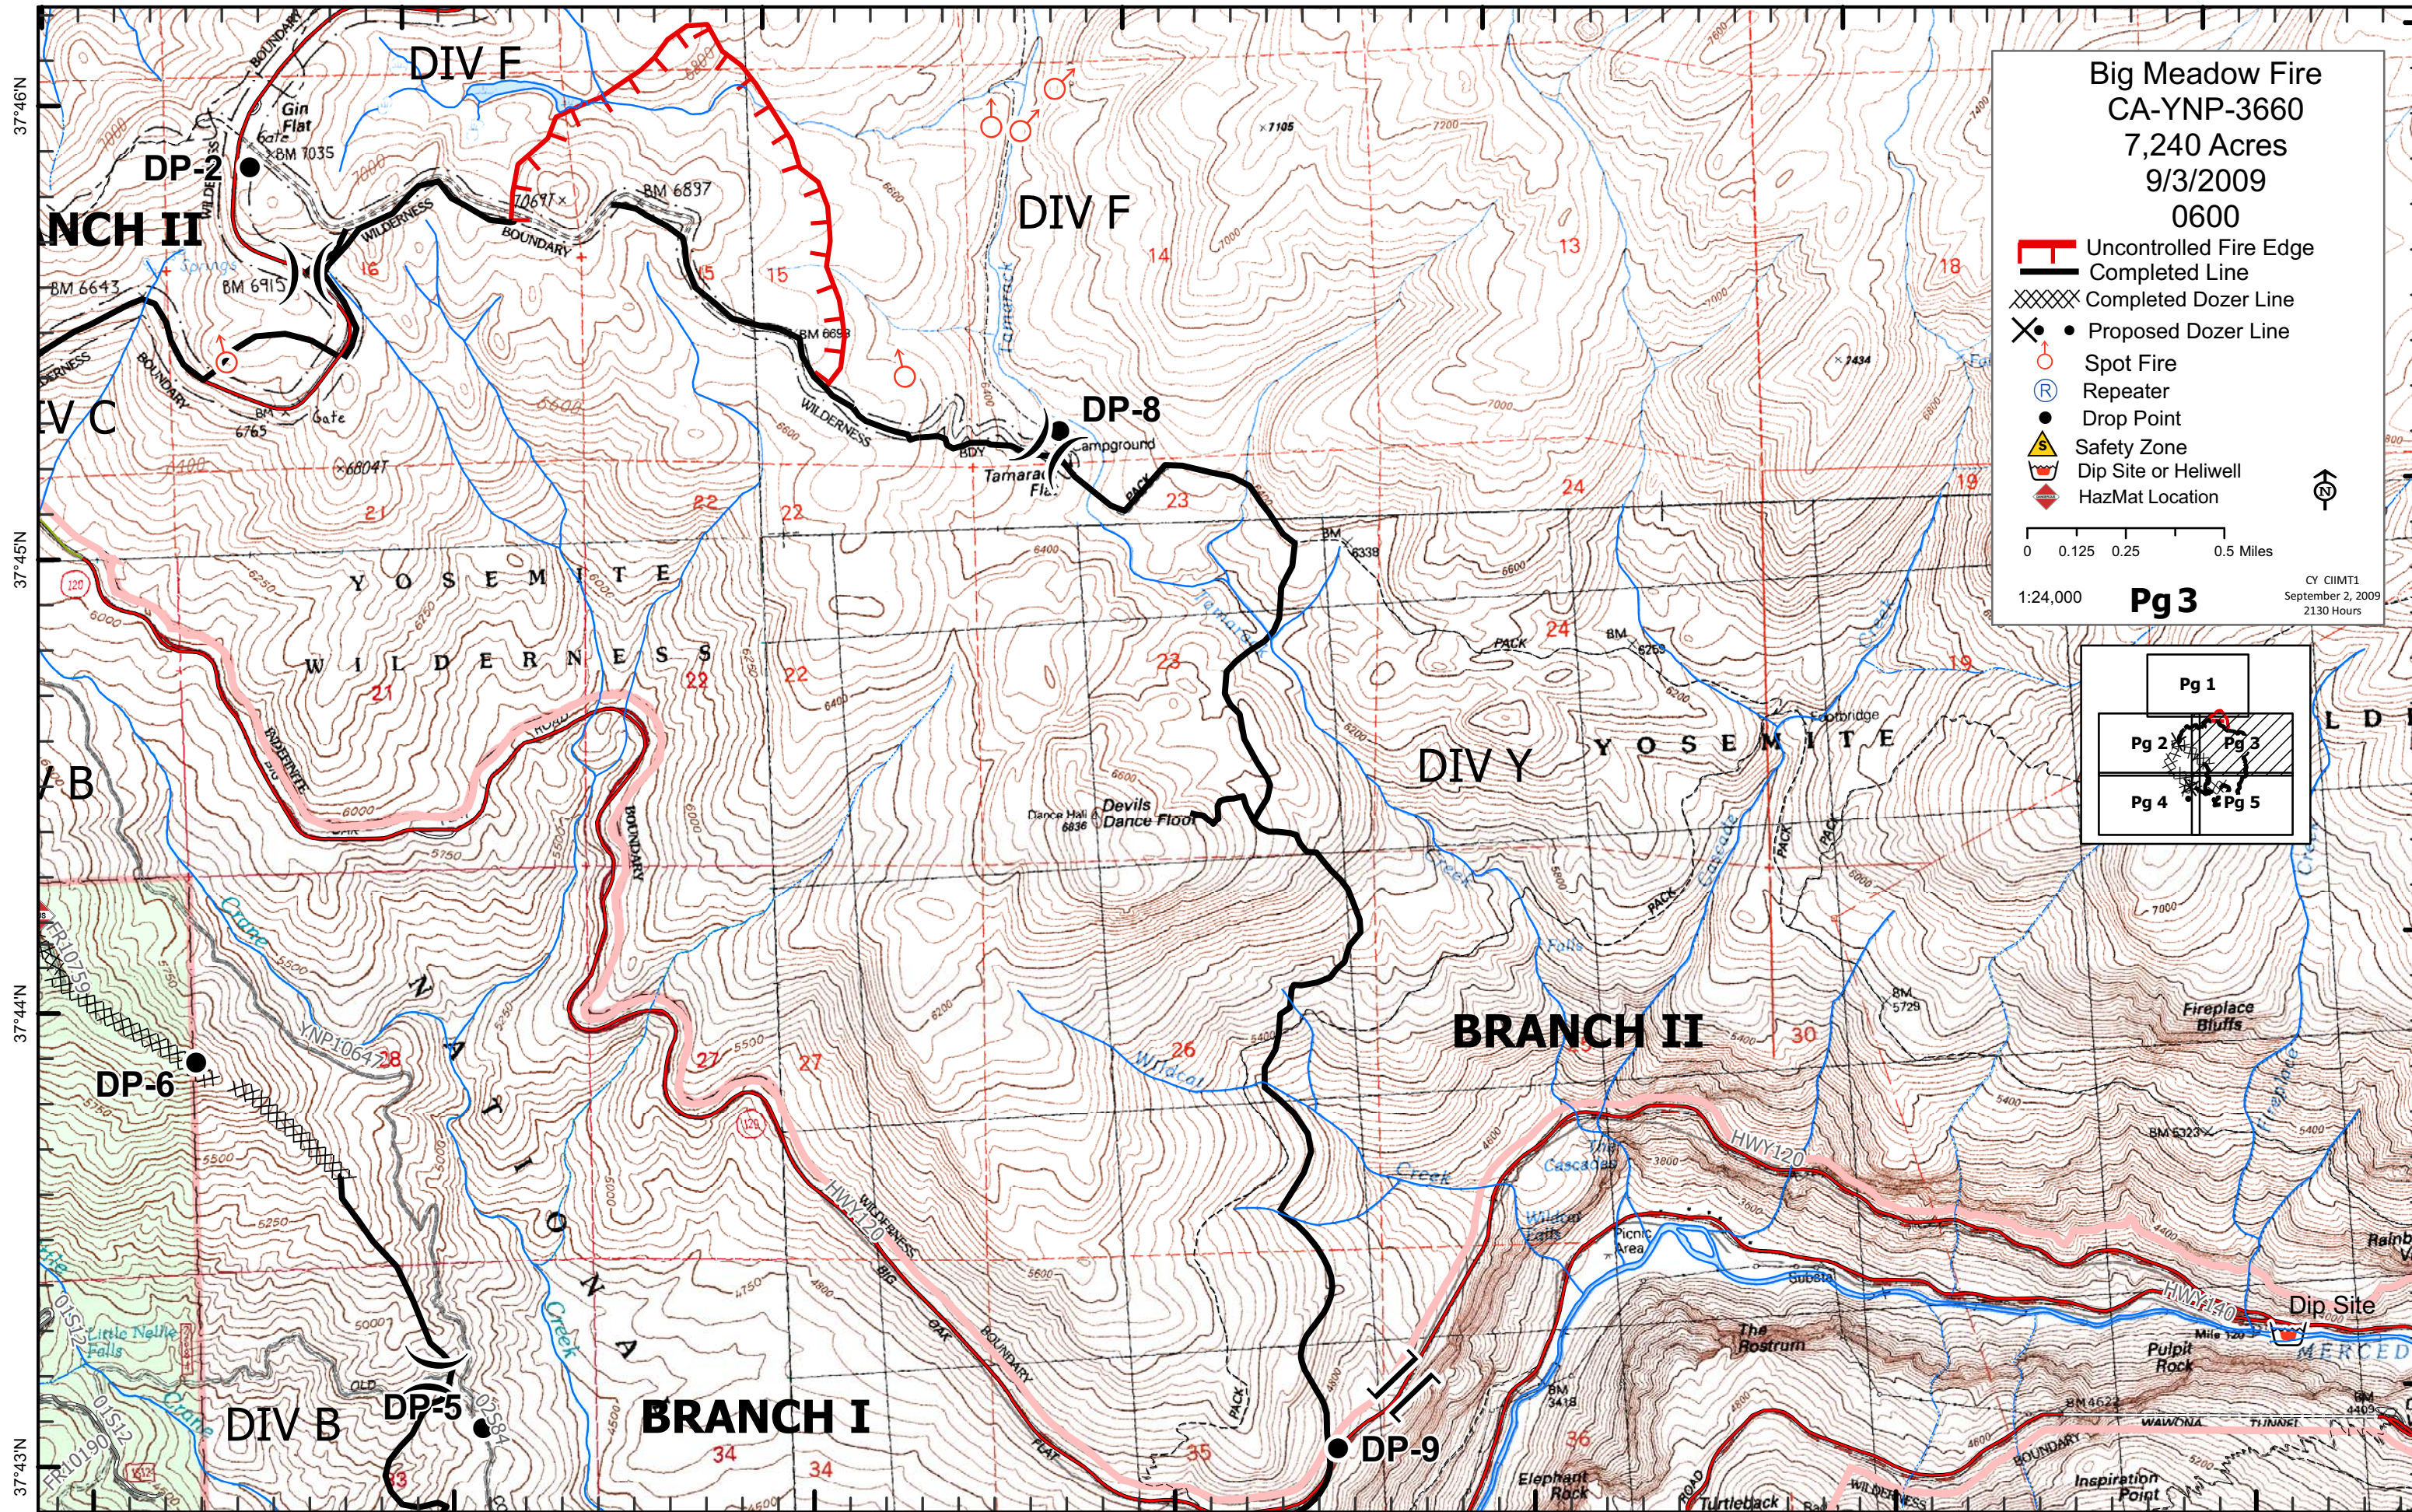

119°47'W 119°46'W 119°45'W 119°44'W 119°43'W 119°42'W 119°41'W

Big Meadow Fire
CA-YNP-3660
7,240 Acres
9/3/2009
0600

- Uncontrolled Fire Edge
- Completed Line
- Completed Dozer Line
- Proposed Dozer Line
- Spot Fire
- Repeater
- Drop Point
- Safety Zone
- Dip Site or Heliwell
- HazMat Location

0 0.125 0.25 0.5 Miles

1:24,000 **Pg 3**

CY CIIMT1
September 2, 2009
2130 Hours

119°47'W 119°46'W 119°45'W 119°44'W 119°43'W 119°42'W 119°41'W

37°46'N
37°45'N
37°44'N
37°43'N

37°46'N
37°45'N
37°44'N
37°43'N