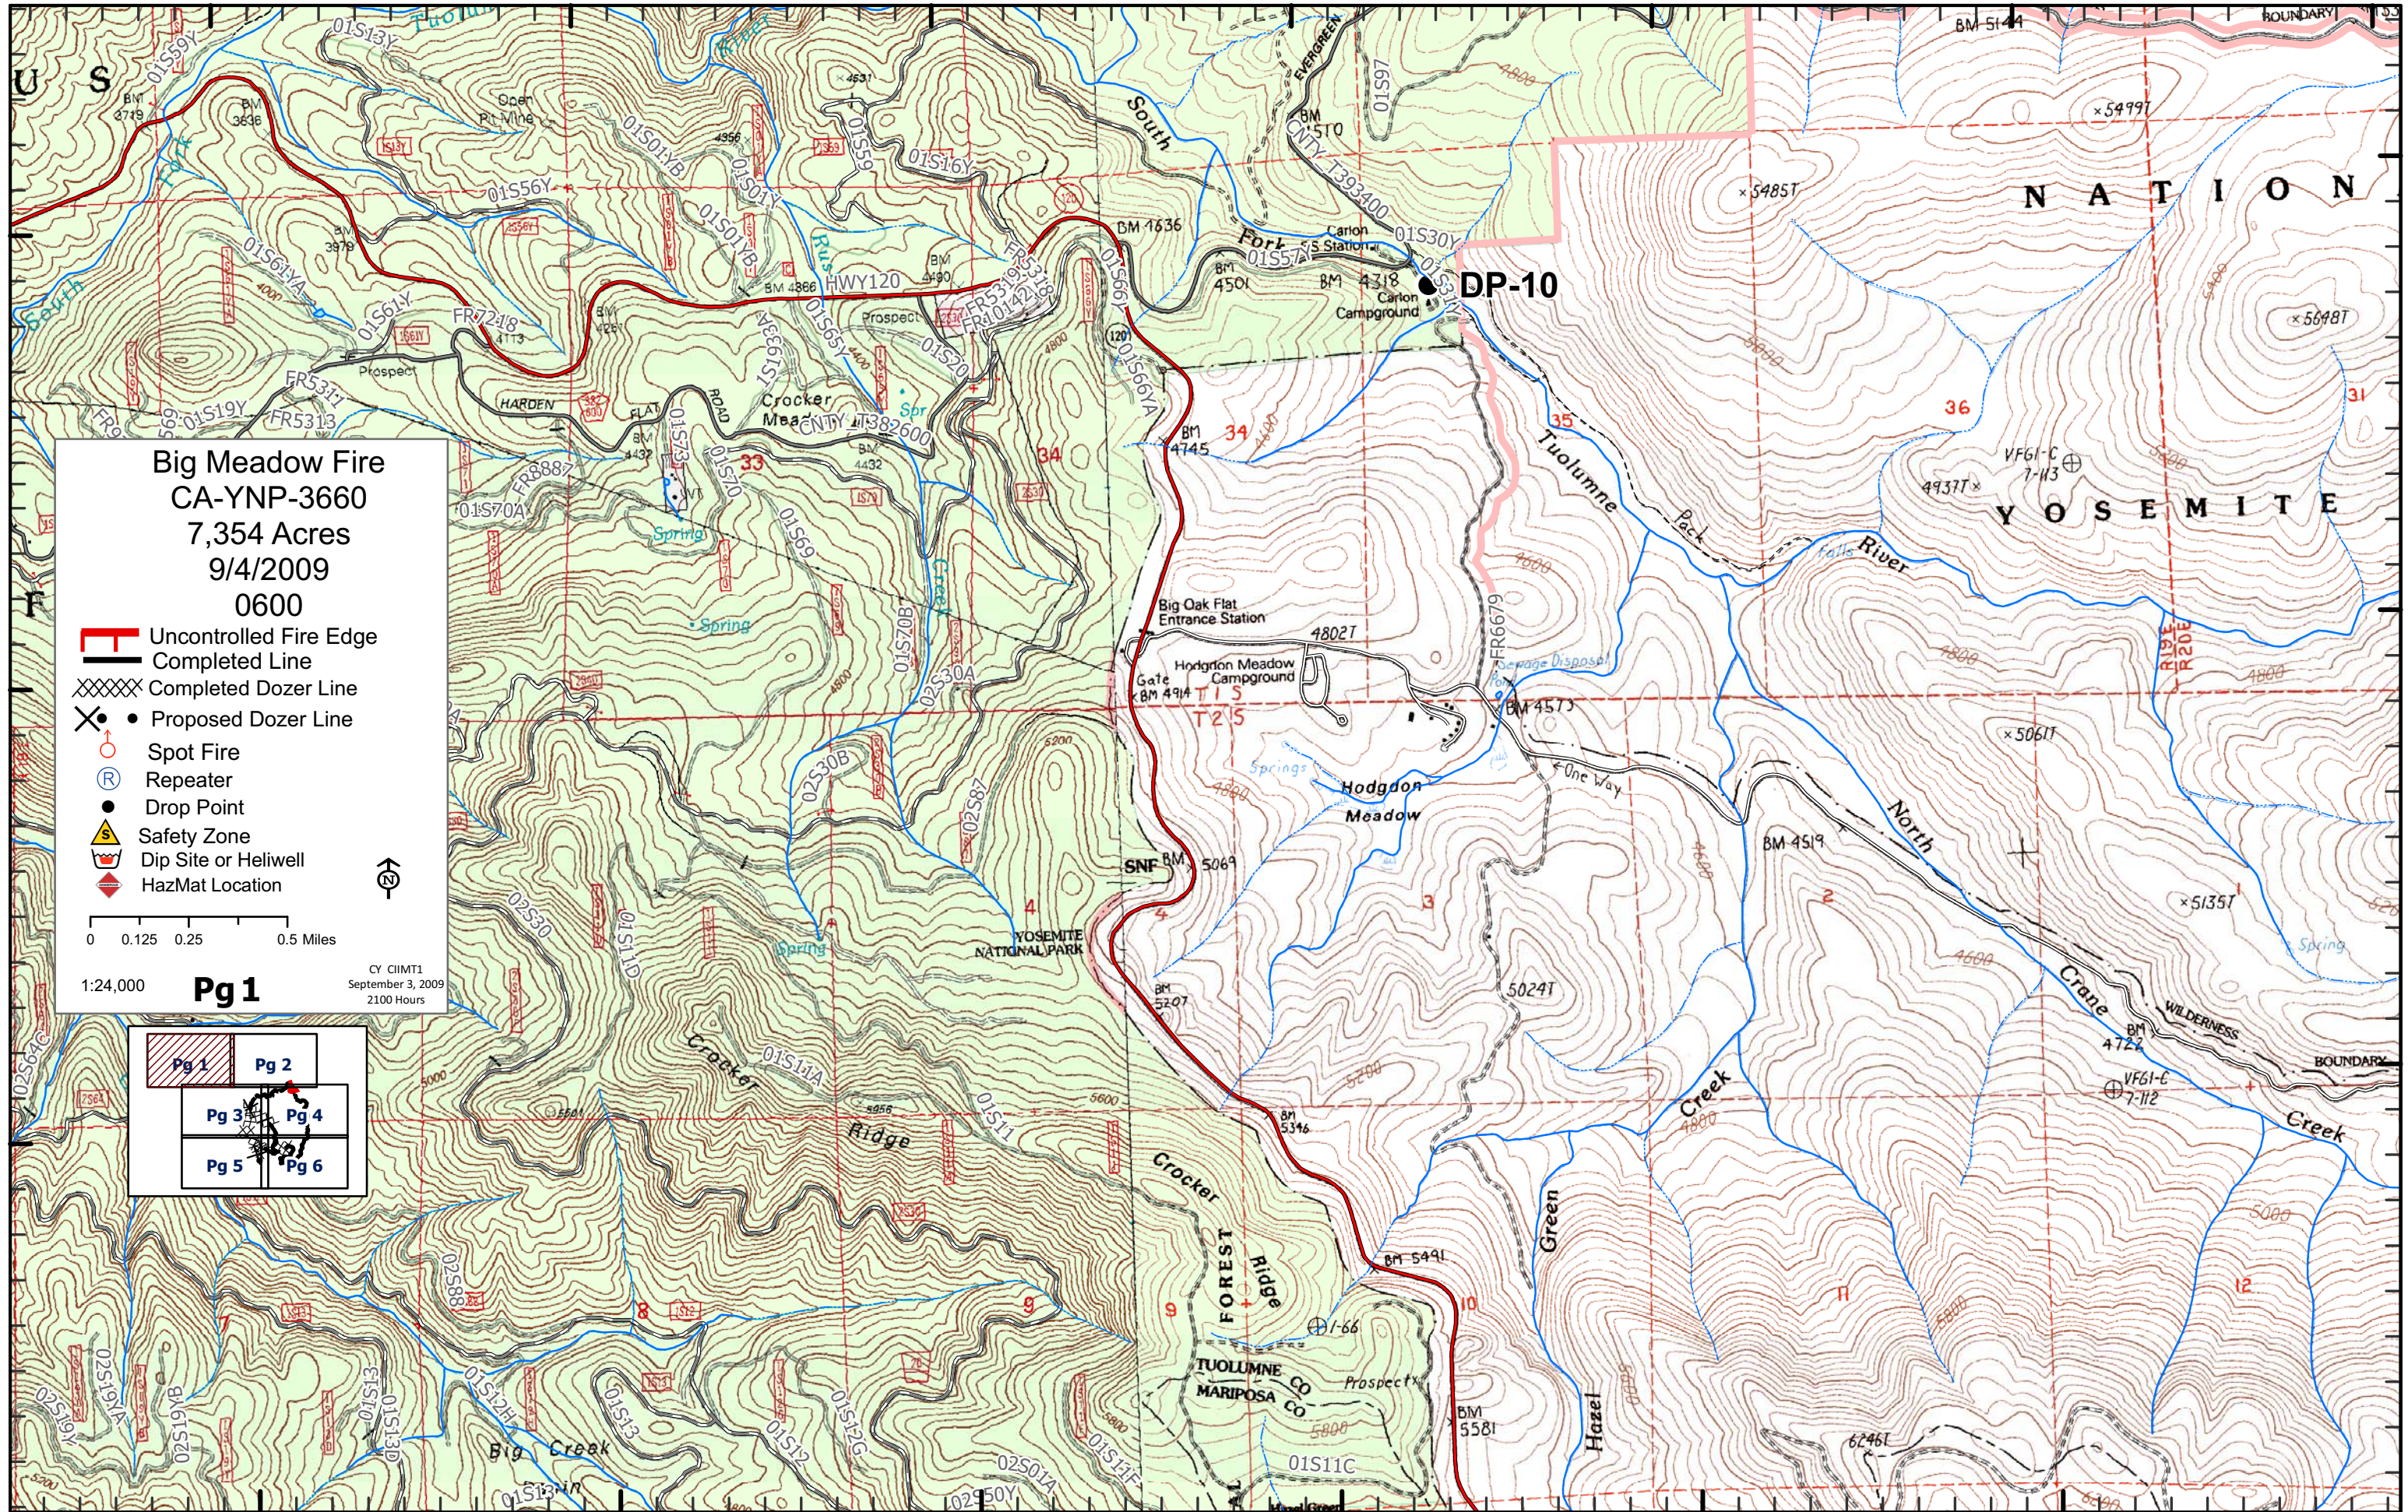

119°55'W

119°54'W

119°53'W

119°52'W

119°51'W

119°50'W

119°49'W

37°49'N

37°48'N

37°47'N

37°49'N

37°48'N

37°47'N

**Big Meadow Fire**  
**CA-YNP-3660**  
**7,354 Acres**  
**9/4/2009**  
**0600**

- Uncontrolled Fire Edge
- Completed Line
- Completed Dozer Line
- Proposed Dozer Line
- Spot Fire
- Repeater
- Drop Point
- Safety Zone
- Dip Site or Heliwell
- HazMat Location

0 0.125 0.25 0.5 Miles

1:24,000 **Pg 1**

CY CIIMT1  
 September 3, 2009  
 2100 Hours