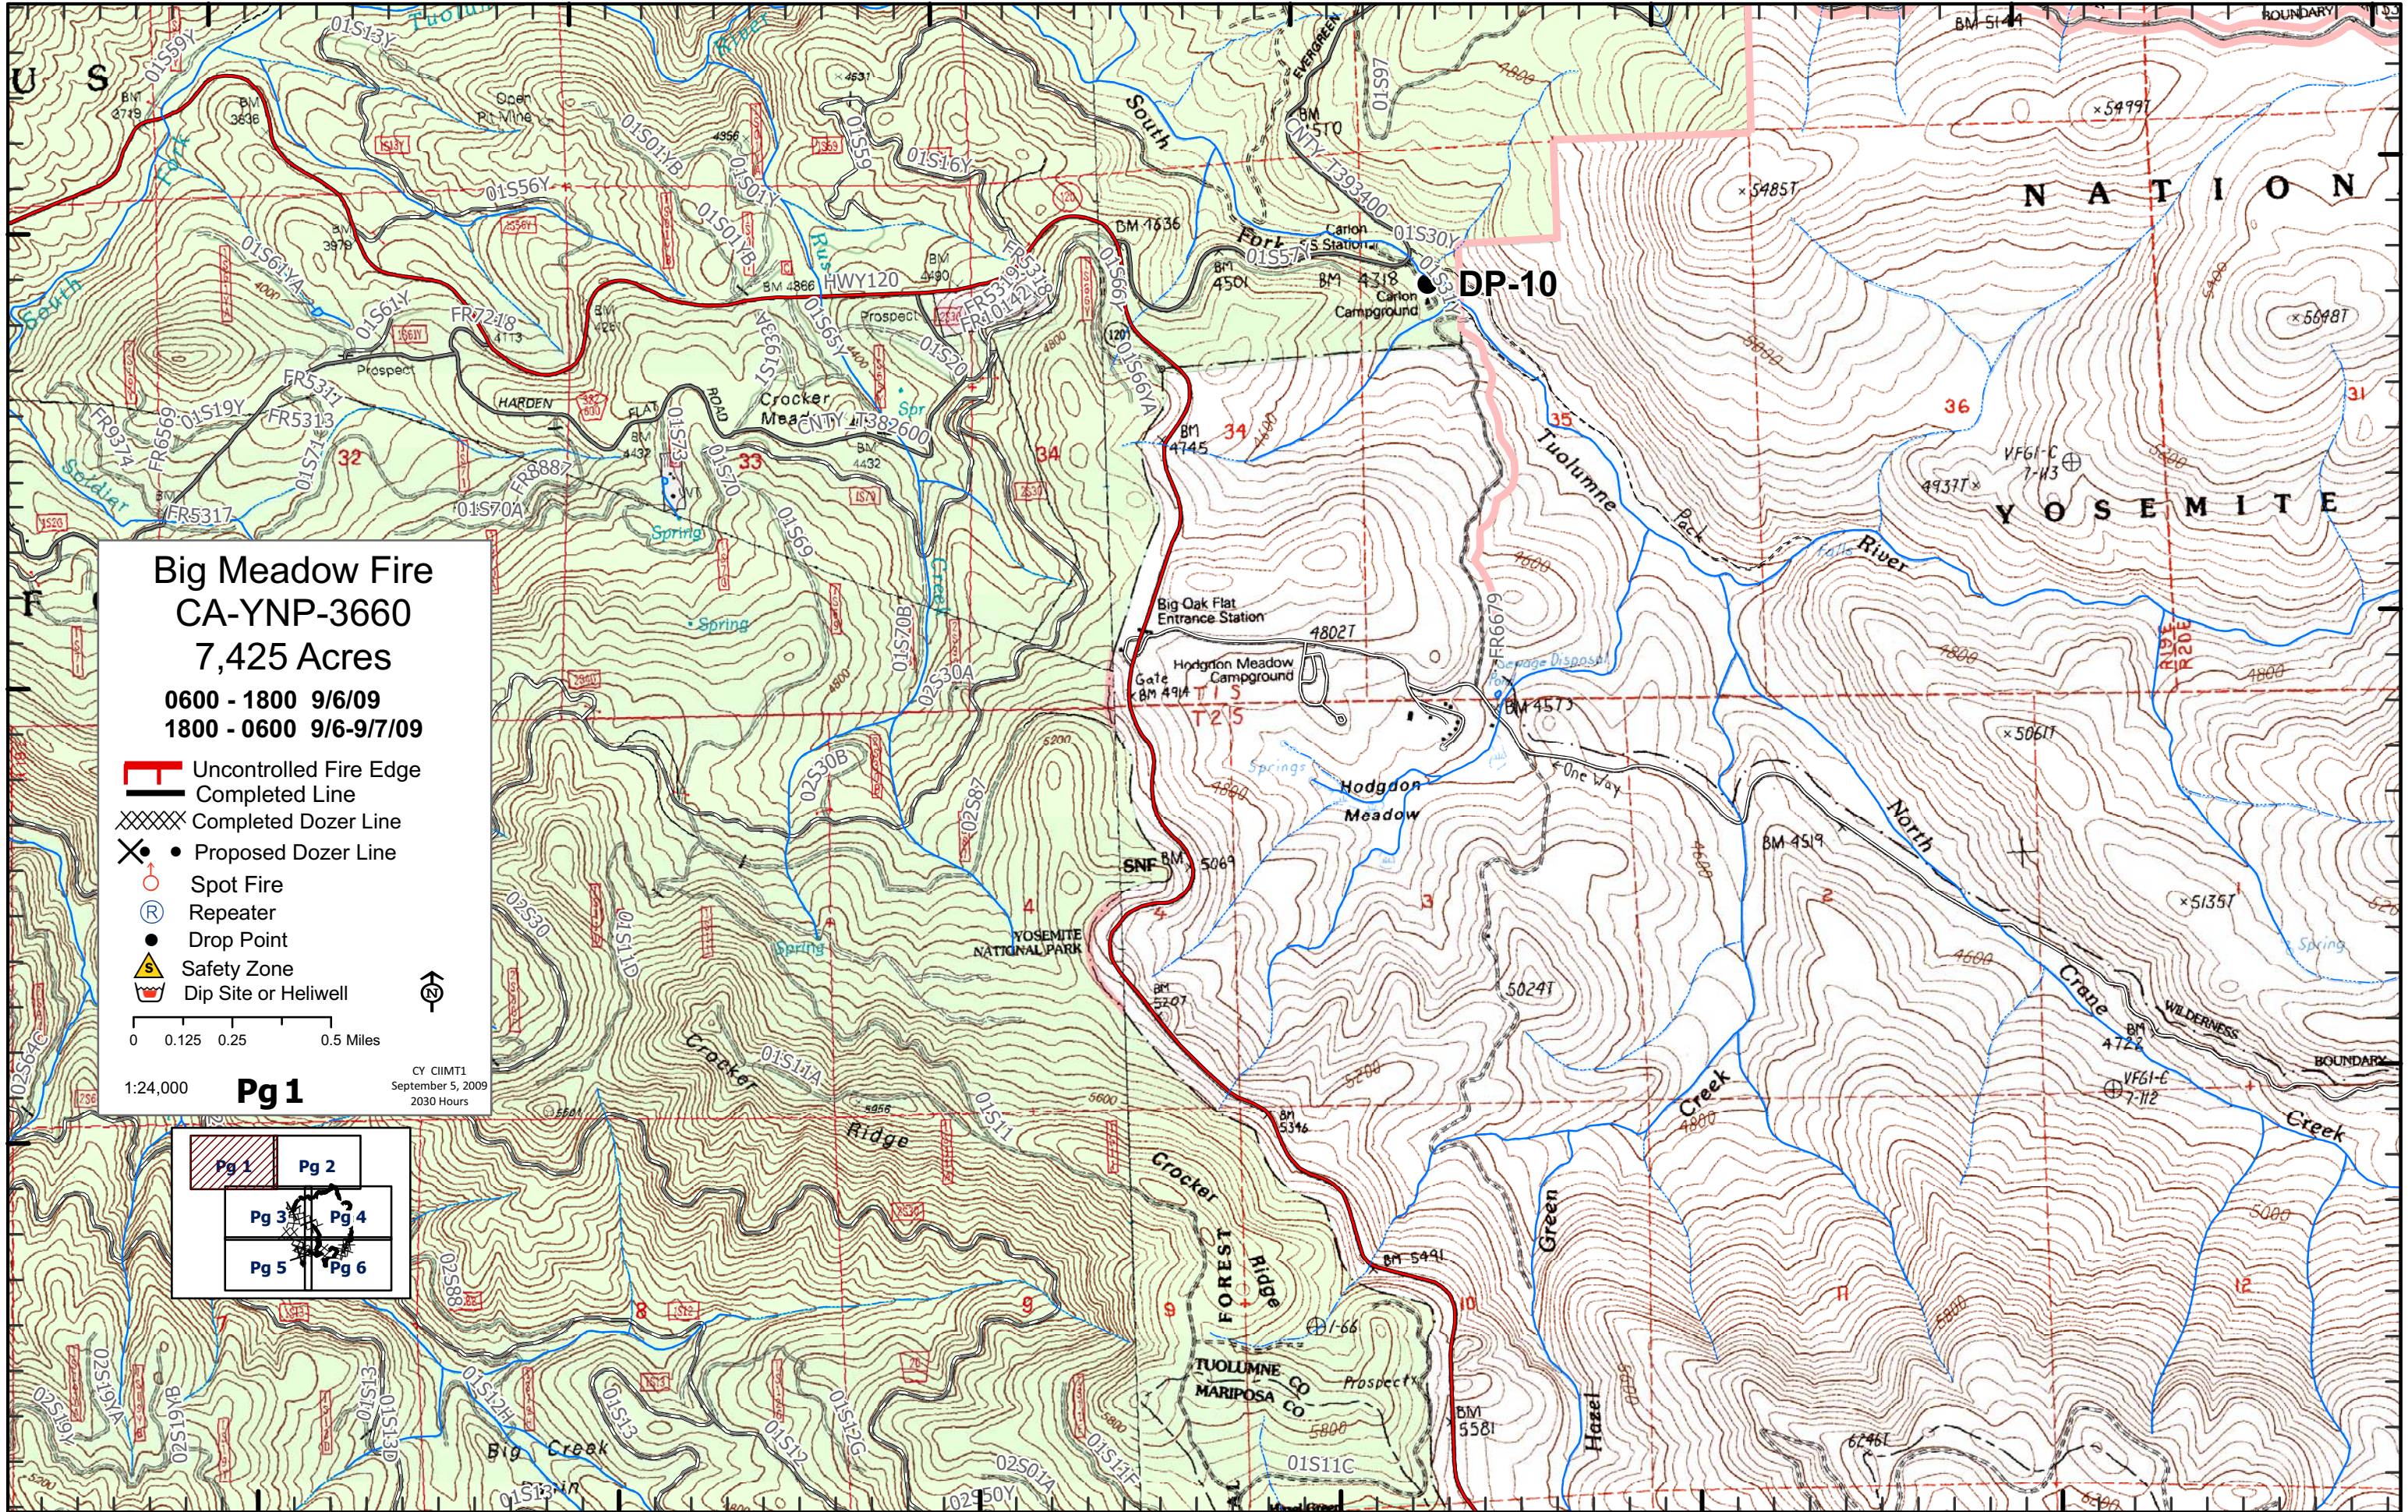

119°55'W

119°54'W

119°53'W

119°52'W

119°51'W

119°50'W

119°49'W

37°49'N

37°48'N

37°47'N

37°49'N

37°48'N

37°47'N

Big Meadow Fire
CA-YNP-3660
7,425 Acres

0600 - 1800 9/6/09
1800 - 0600 9/6-9/7/09

- Uncontrolled Fire Edge
- Completed Line
- Completed Dozer Line
- Proposed Dozer Line
- Spot Fire
- Repeater
- Drop Point
- Safety Zone
- Dip Site or Heliwell

0 0.125 0.25 0.5 Miles

1:24,000 **Pg 1**

CY CIIMT1
 September 5, 2009
 2030 Hours

119°55'W

119°54'W

119°53'W

119°52'W

119°51'W

119°50'W