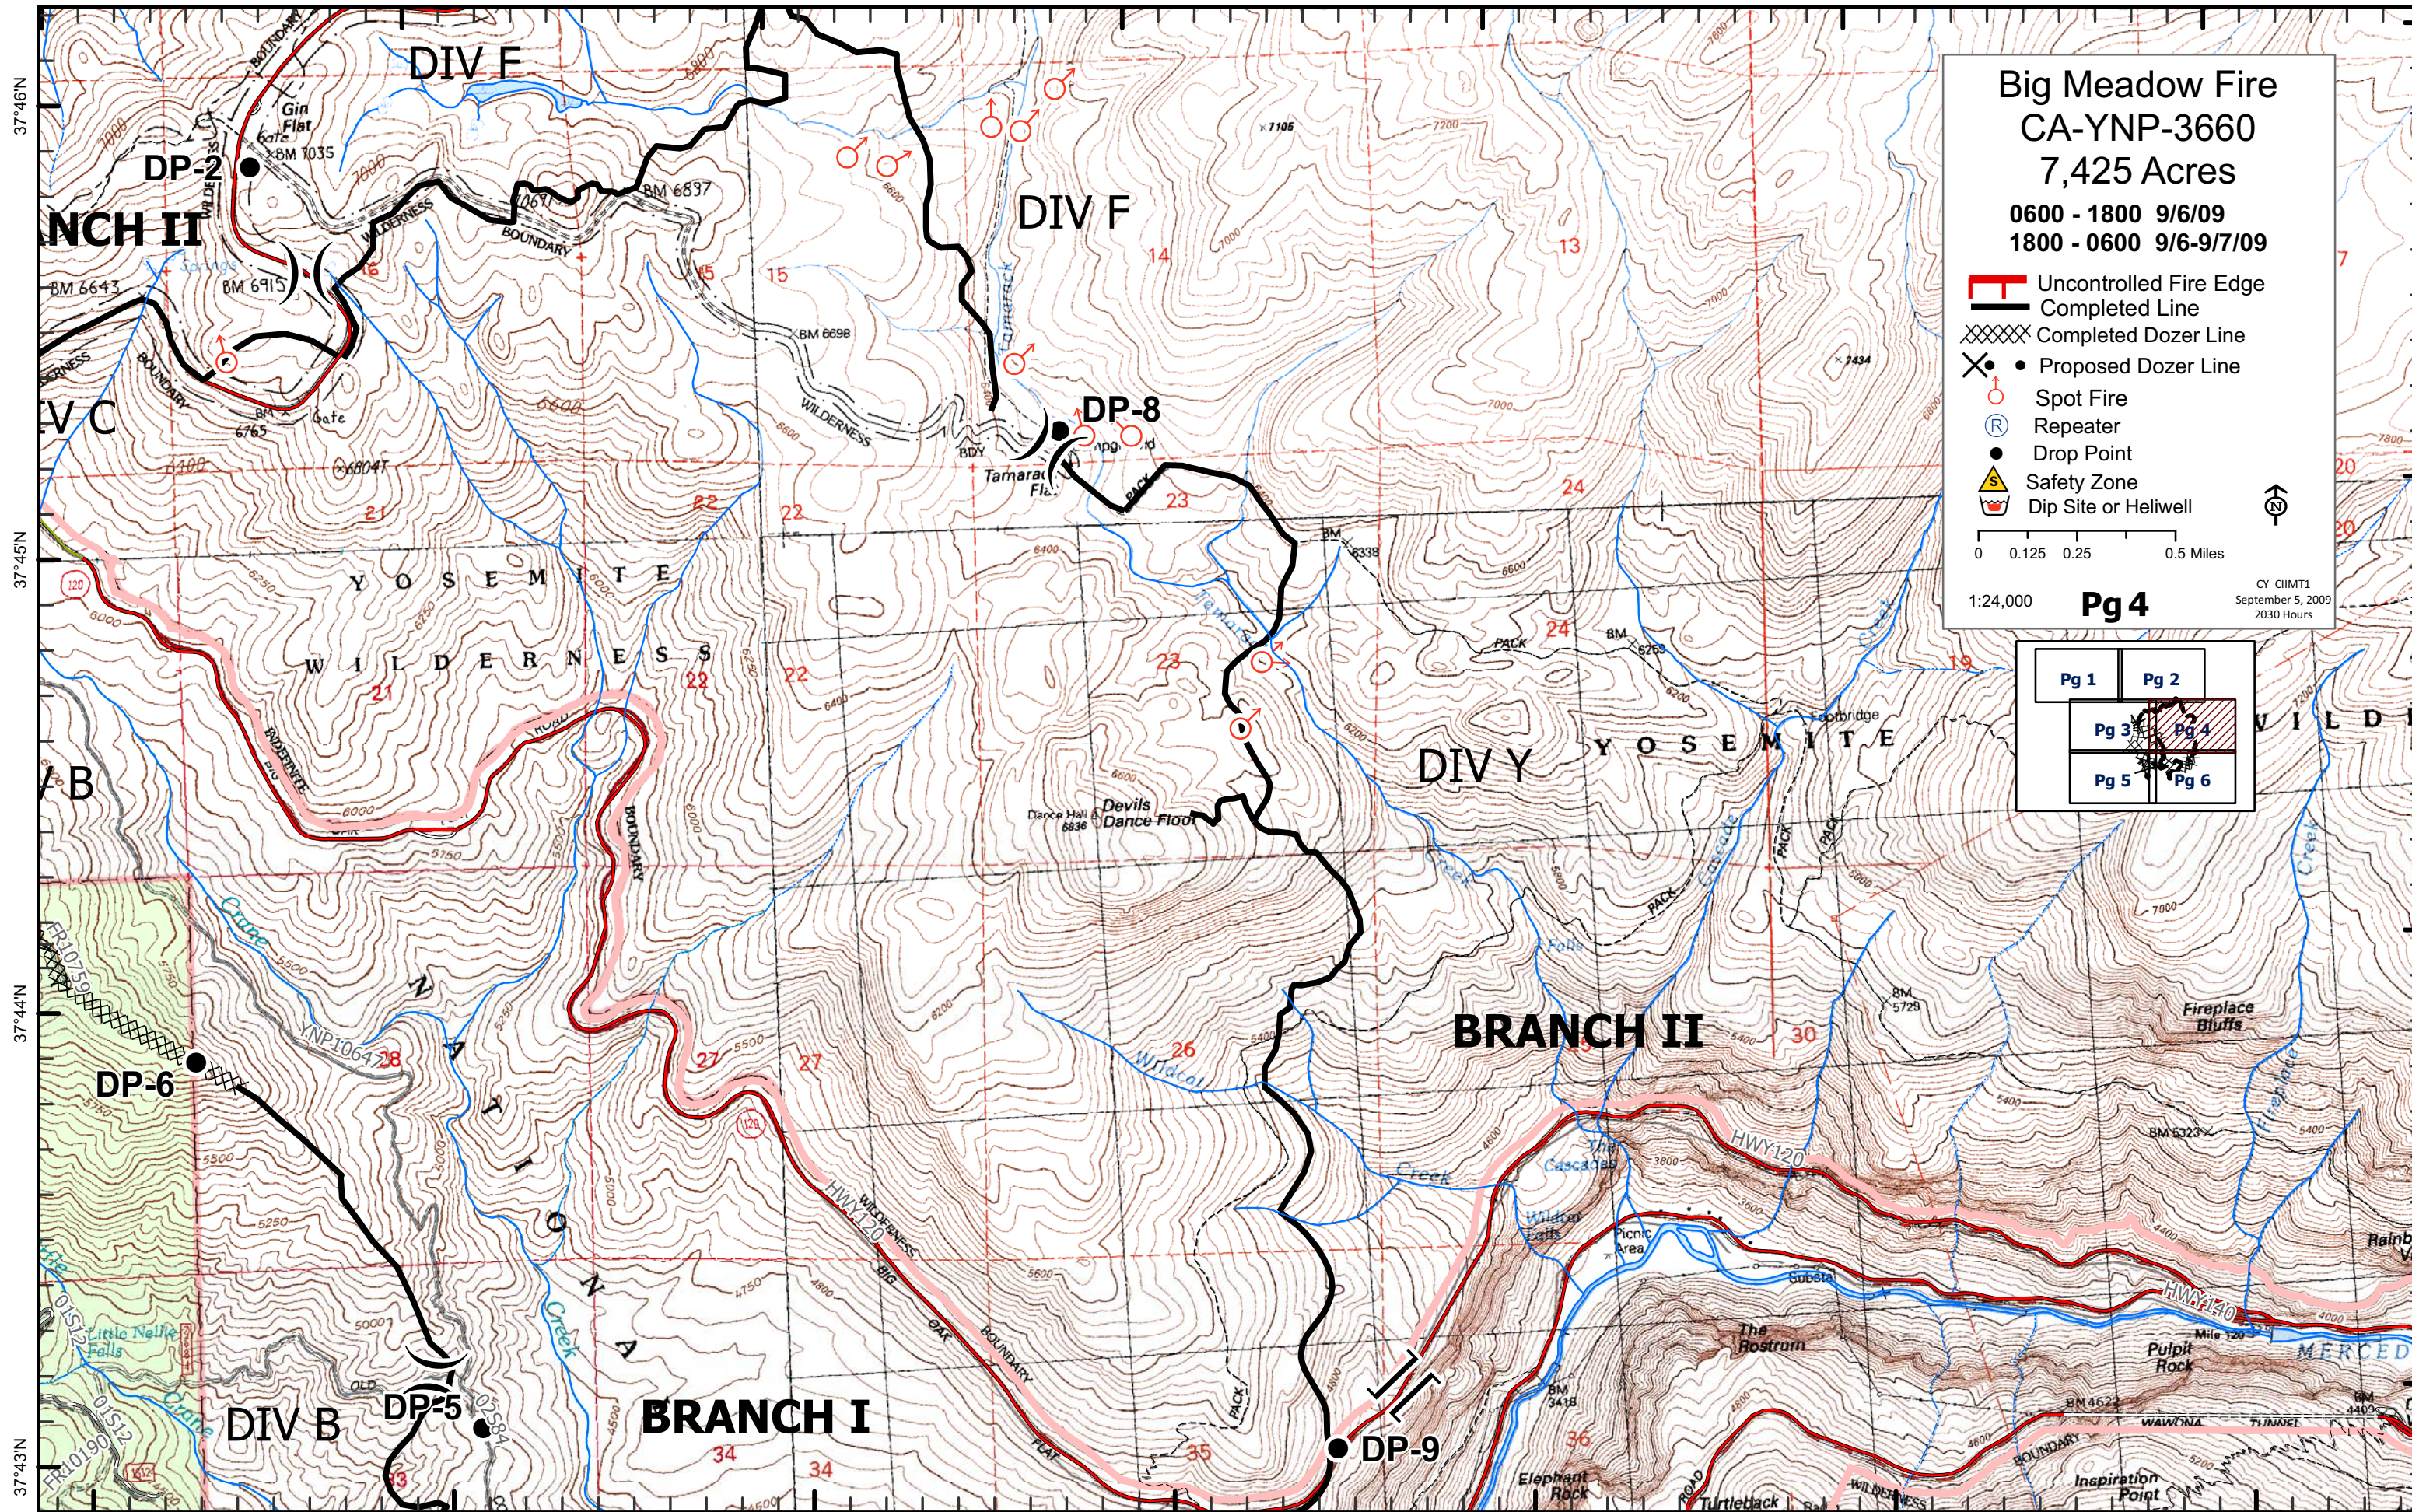

119°47'W 119°46'W 119°45'W 119°44'W 119°43'W 119°42'W 119°41'W

**Big Meadow Fire**  
**CA-YNP-3660**  
**7,425 Acres**  
**0600 - 1800 9/6/09**  
**1800 - 0600 9/6-9/7/09**

- Uncontrolled Fire Edge
- Completed Line
- Completed Dozer Line
- Proposed Dozer Line
- Spot Fire
- Repeater
- Drop Point
- Safety Zone
- Dip Site or Heliwell

0 0.125 0.25 0.5 Miles  
1:24,000 **Pg 4**  
CY CIMT1  
September 5, 2009  
2030 Hours

119°47'W 119°46'W 119°45'W 119°44'W 119°43'W 119°42'W 119°41'W

37°46'N  
37°45'N  
37°44'N  
37°43'N

37°46'N  
37°45'N  
37°44'N  
37°43'N