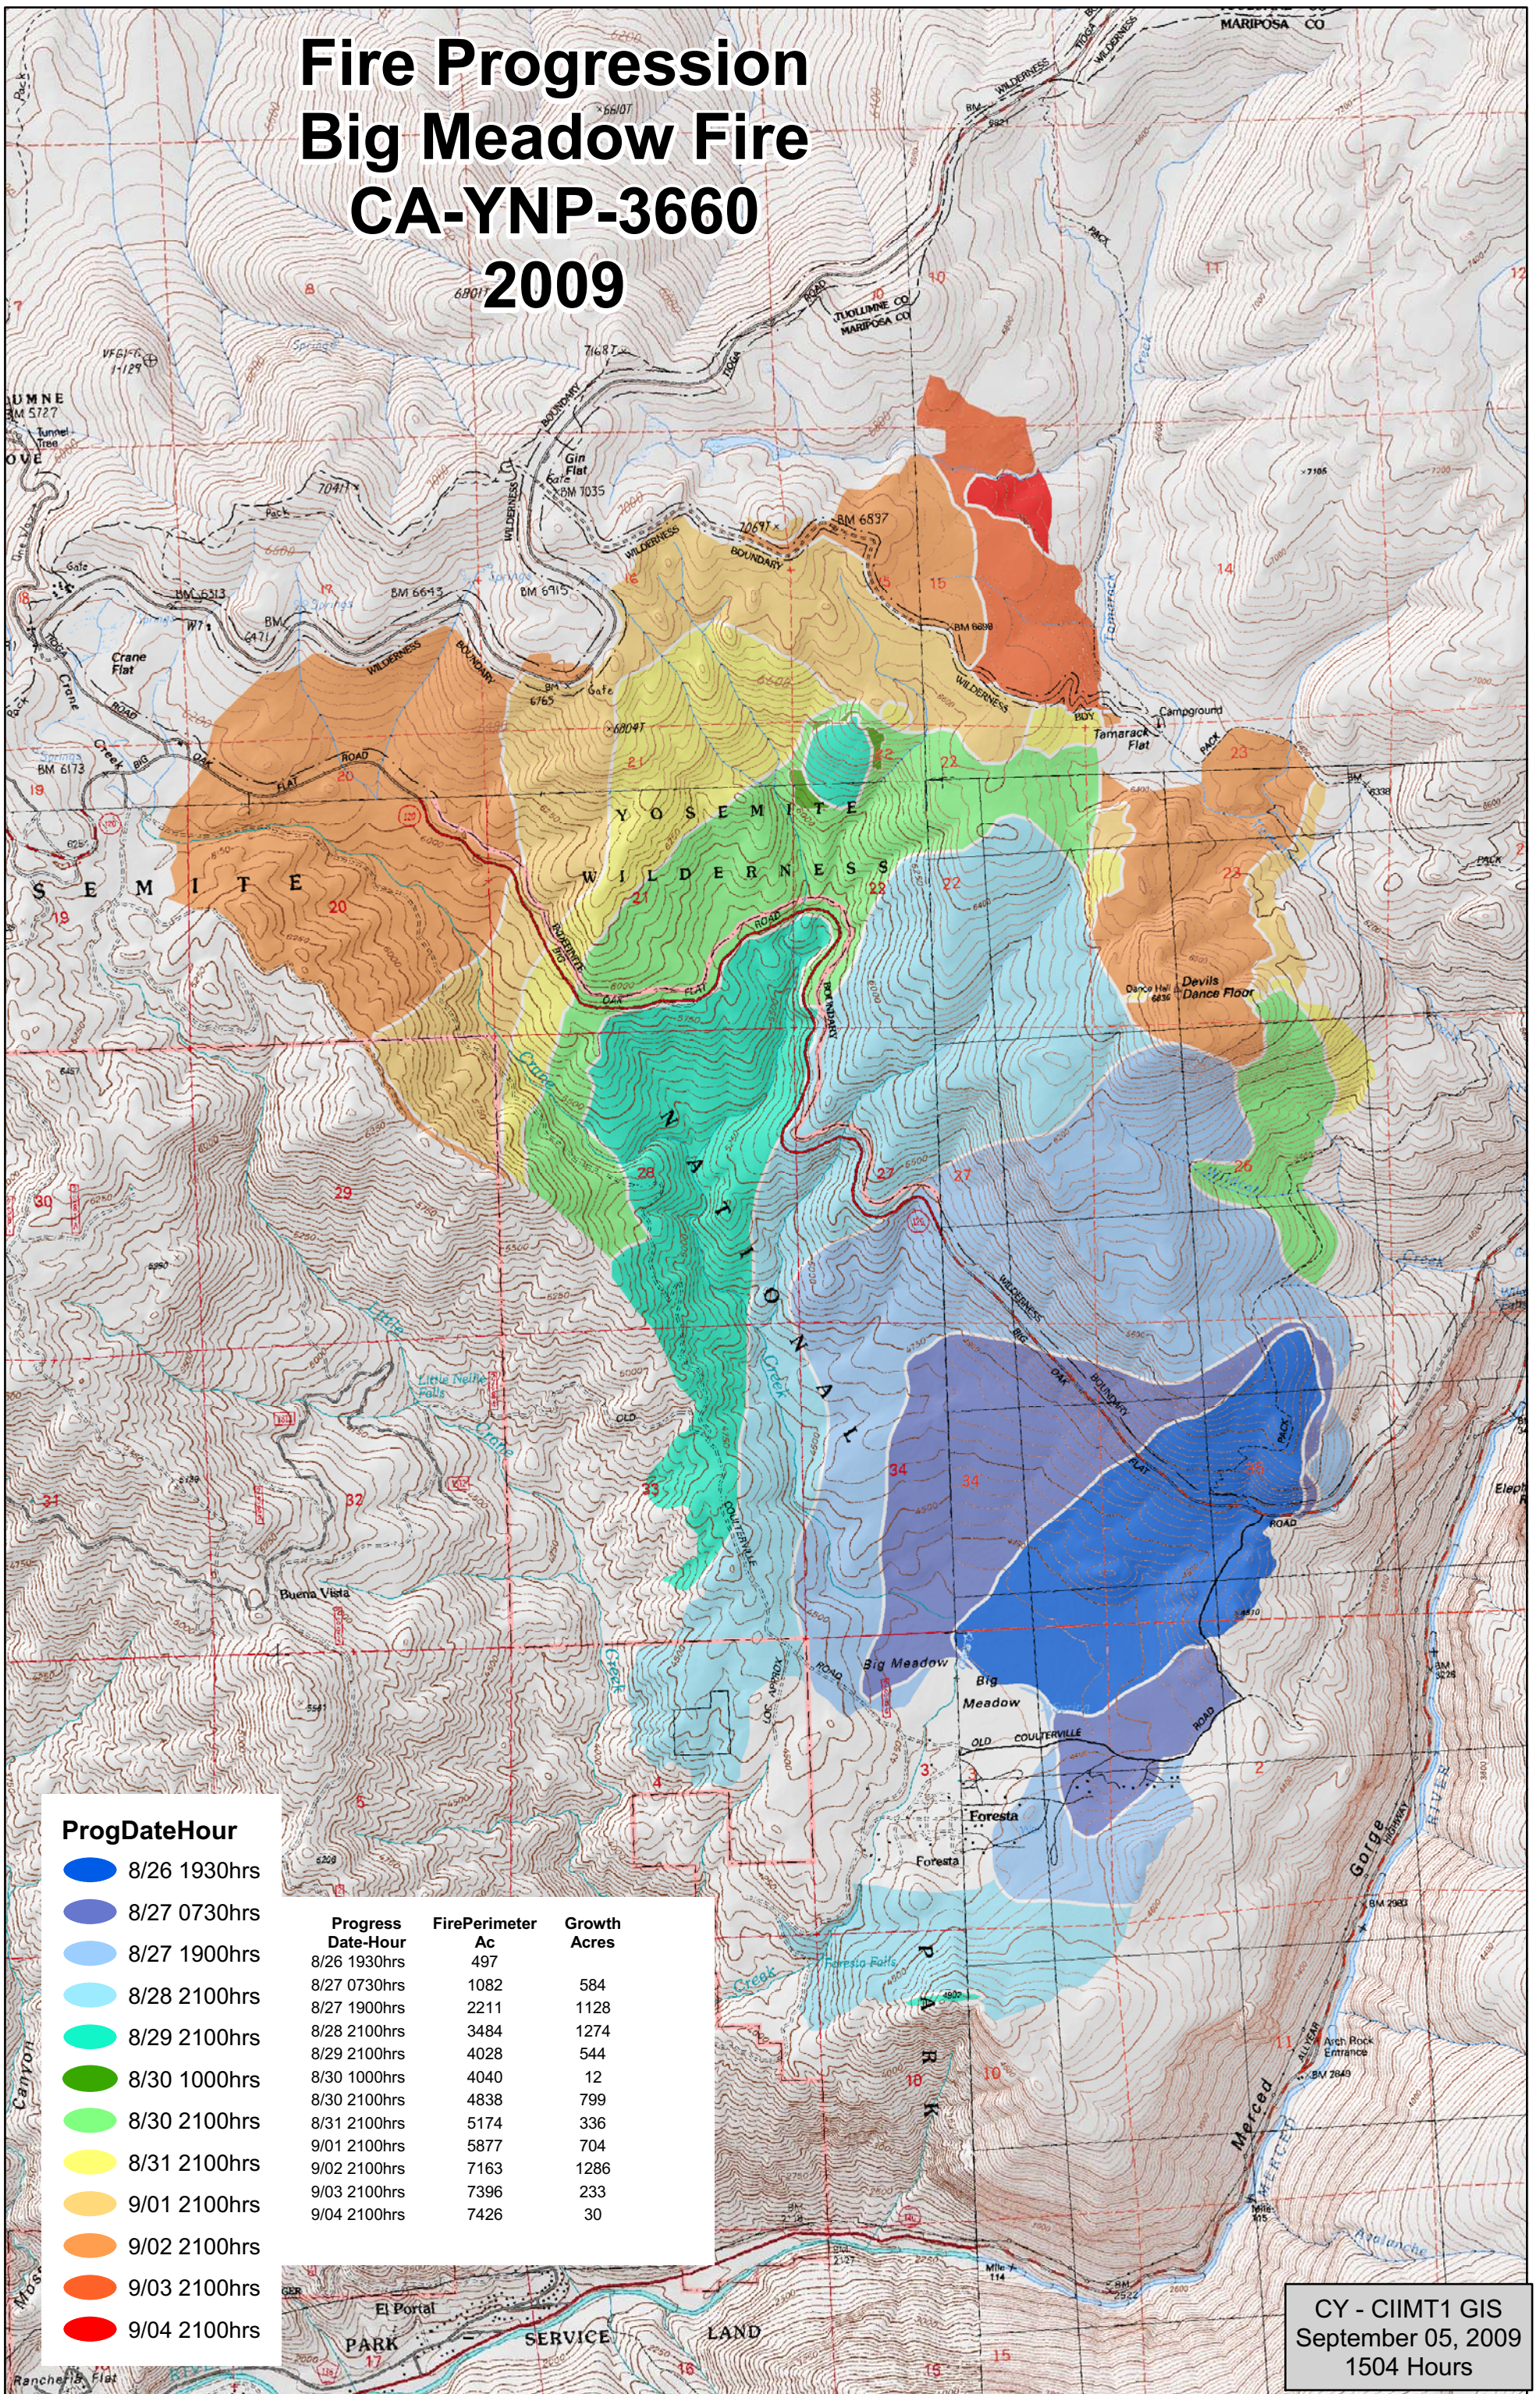

Fire Progression Big Meadow Fire CA-YNP-3660 2009

ProgDateHour

- 8/26 1930hrs
- 8/27 0730hrs
- 8/27 1900hrs
- 8/28 2100hrs
- 8/29 2100hrs
- 8/30 1000hrs
- 8/30 2100hrs
- 8/31 2100hrs
- 9/01 2100hrs
- 9/02 2100hrs
- 9/03 2100hrs
- 9/04 2100hrs

Progress Date-Hour	FirePerimeter Ac	Growth Acres
8/26 1930hrs	497	
8/27 0730hrs	1082	584
8/27 1900hrs	2211	1128
8/28 2100hrs	3484	1274
8/29 2100hrs	4028	544
8/30 1000hrs	4040	12
8/30 2100hrs	4838	799
8/31 2100hrs	5174	336
9/01 2100hrs	5877	704
9/02 2100hrs	7163	1286
9/03 2100hrs	7396	233
9/04 2100hrs	7426	30