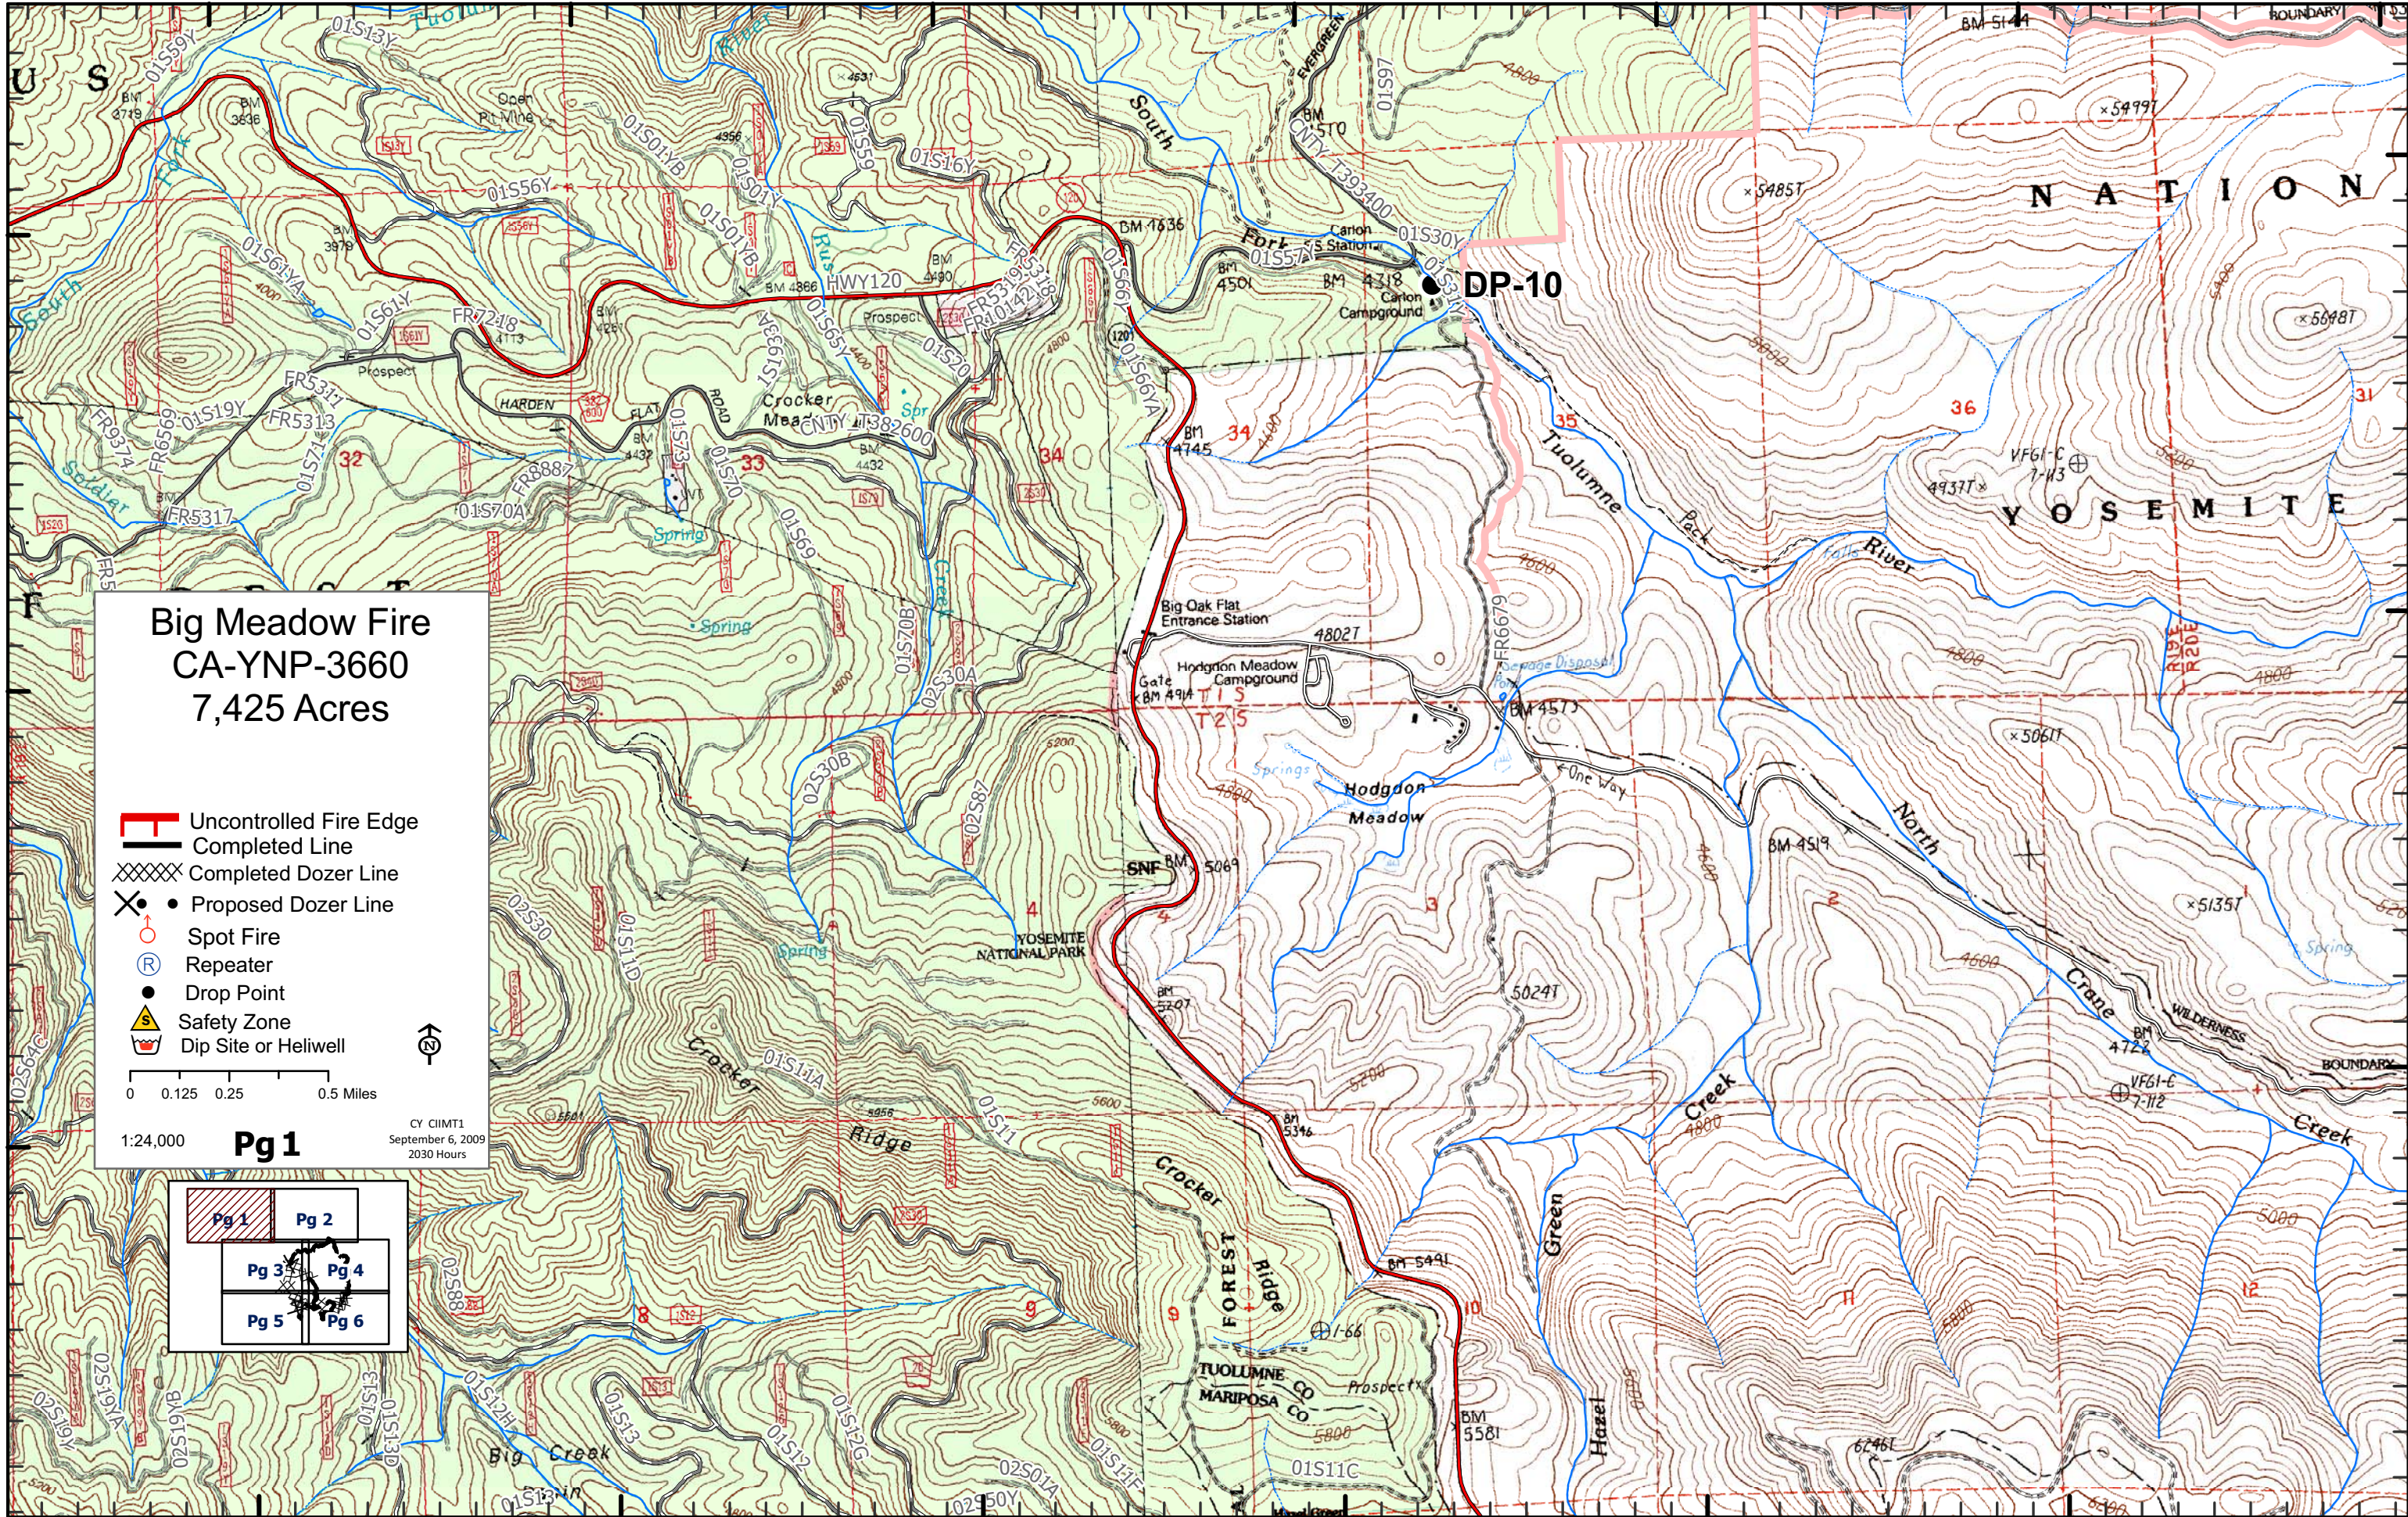

119°55'W

119°54'W

119°53'W

119°52'W

119°51'W

119°50'W

119°49'W

37°49'N

37°48'N

37°47'N

37°49'N

37°48'N

37°47'N

**Big Meadow Fire**  
**CA-YNP-3660**  
**7,425 Acres**

- Uncontrolled Fire Edge Completed Line
- Completed Dozer Line
- Proposed Dozer Line
- Spot Fire
- Repeater
- Drop Point
- Safety Zone
- Dip Site or Heliwell

0 0.125 0.25 0.5 Miles

1:24,000 **Pg 1**

September 6, 2009  
 2030 Hours