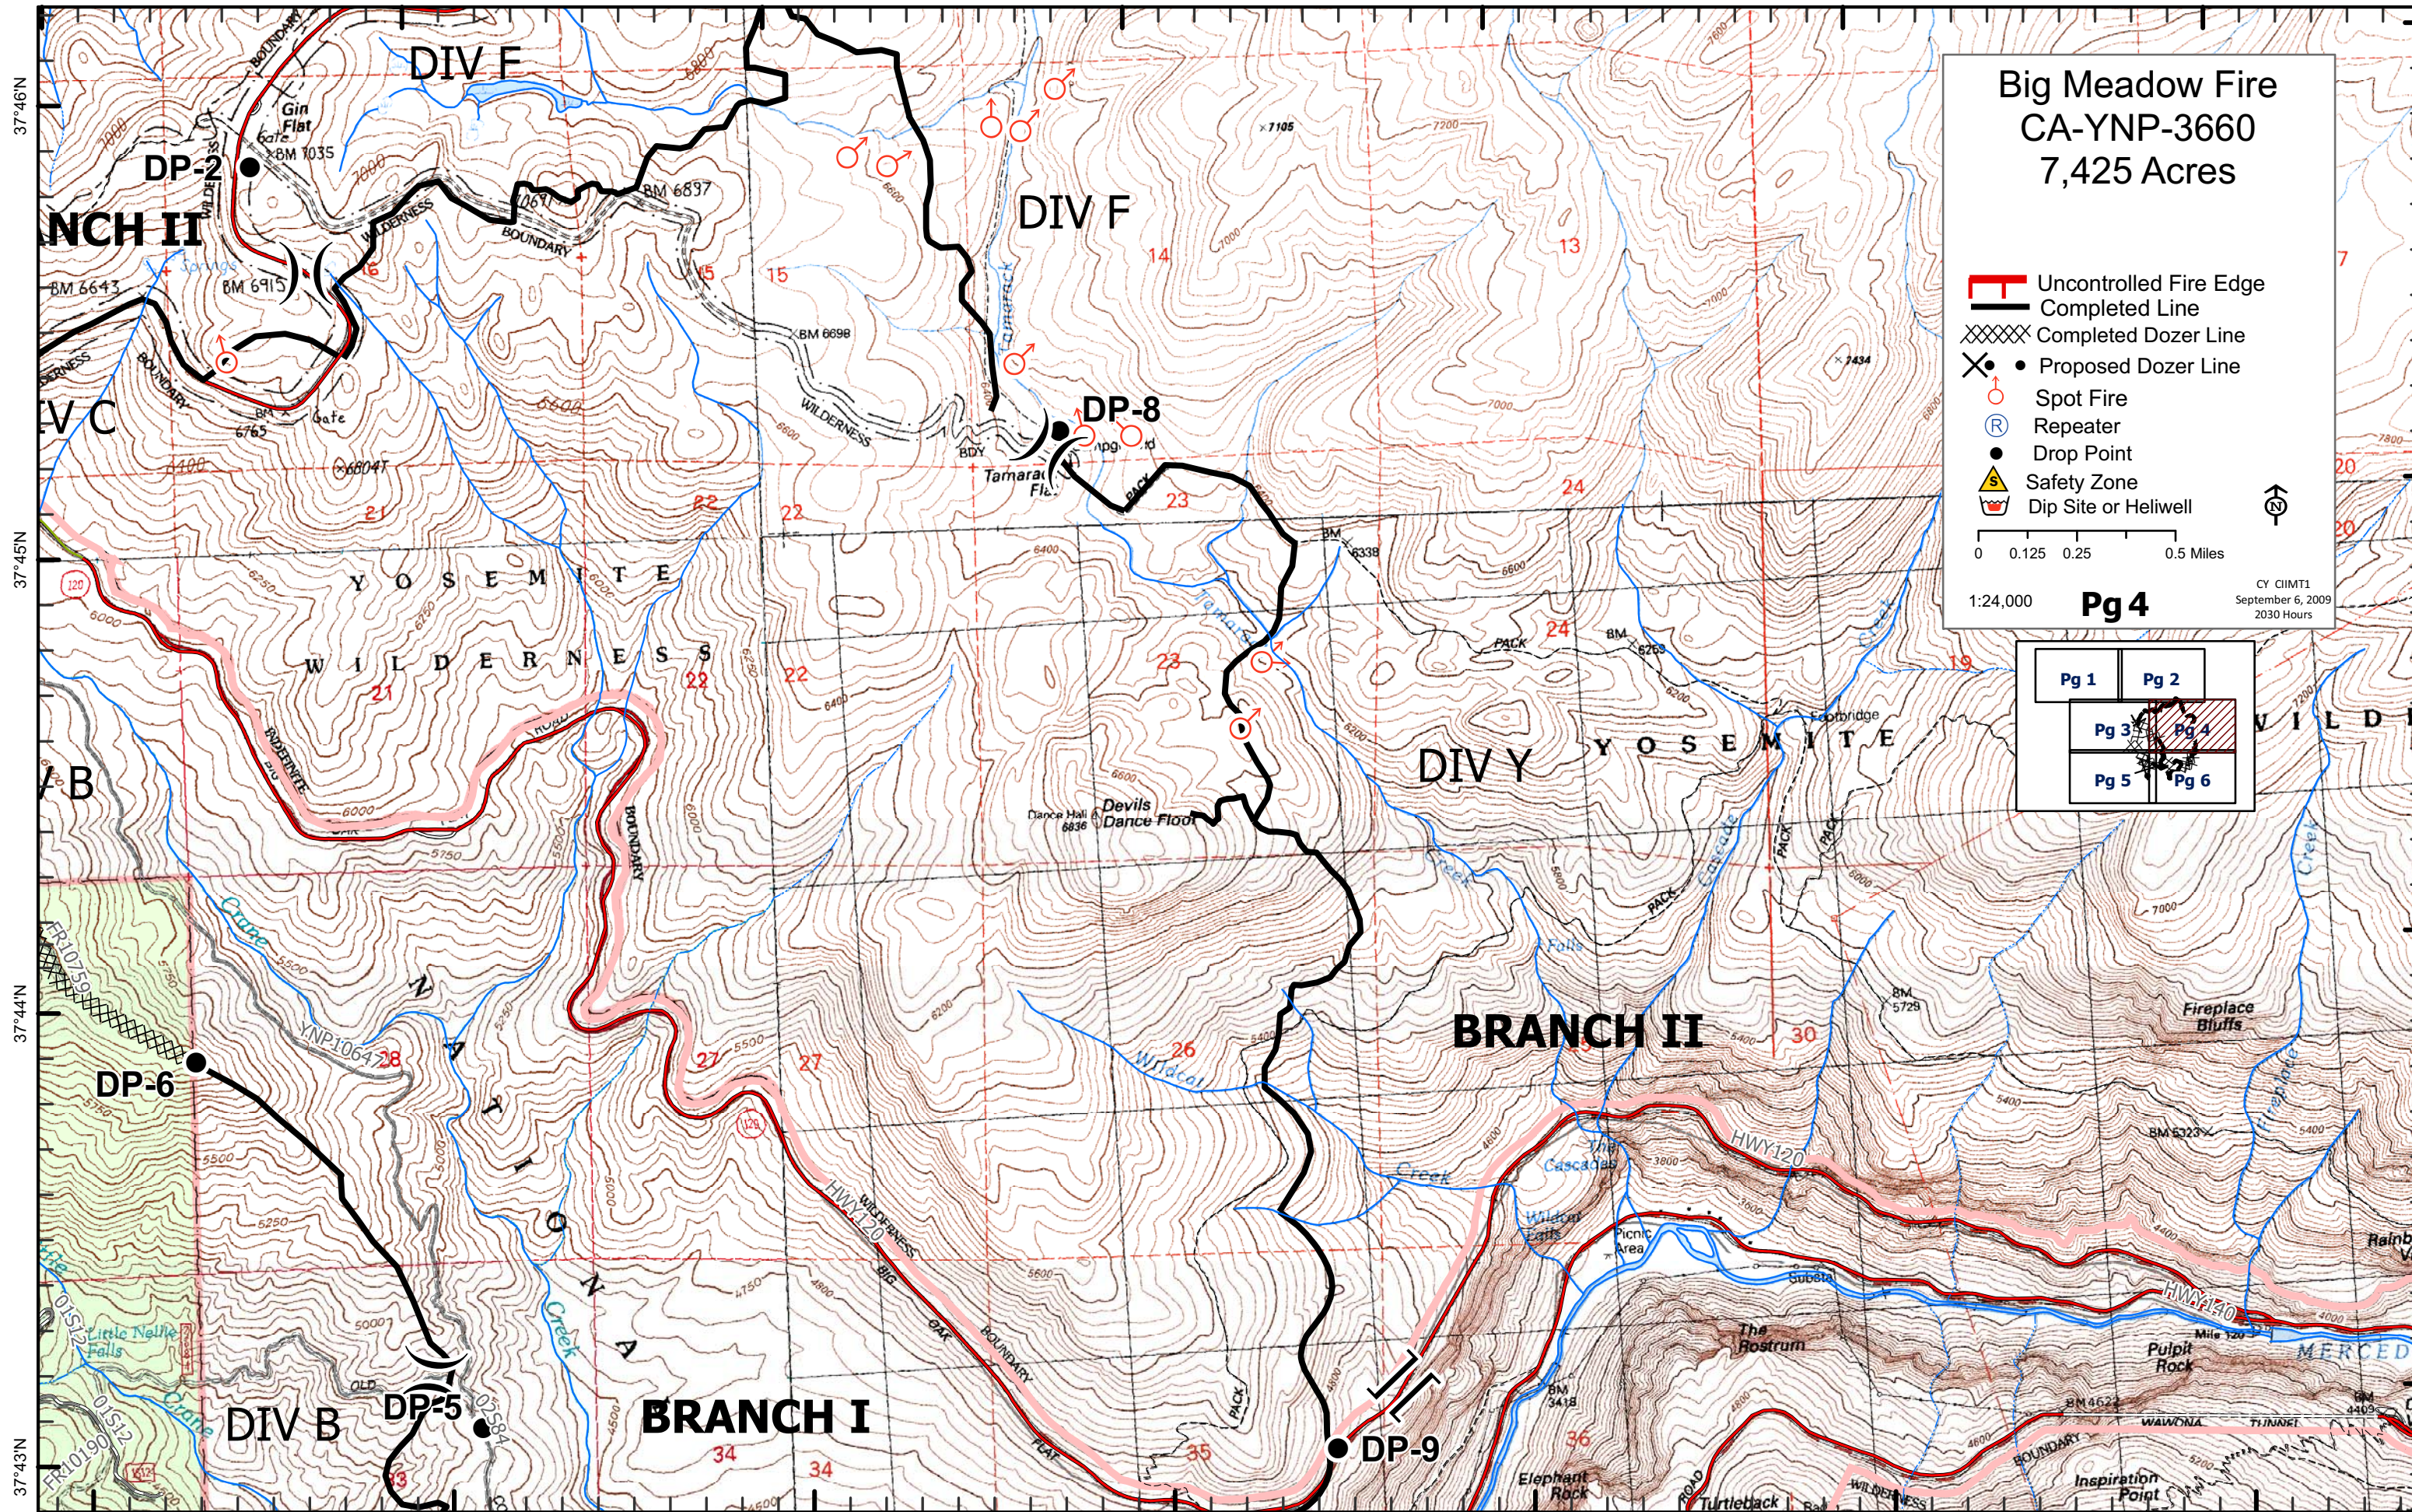

119°47'W 119°46'W 119°45'W 119°44'W 119°43'W 119°42'W 119°41'W

# Big Meadow Fire CA-YNP-3660 7,425 Acres

- Uncontrolled Fire Edge
- Completed Line
- Completed Dozer Line
- Proposed Dozer Line
- Spot Fire
- Repeater
- Drop Point
- Safety Zone
- Dip Site or Heliwell

0 0.125 0.25 0.5 Miles

1:24,000 **Pg 4**

CY CIMT1  
September 6, 2009  
2030 Hours

119°47'W 119°46'W 119°45'W 119°44'W 119°43'W 119°42'W 119°41'W

37°46'N  
37°45'N  
37°44'N  
37°43'N

37°46'N  
37°45'N  
37°44'N  
37°43'N