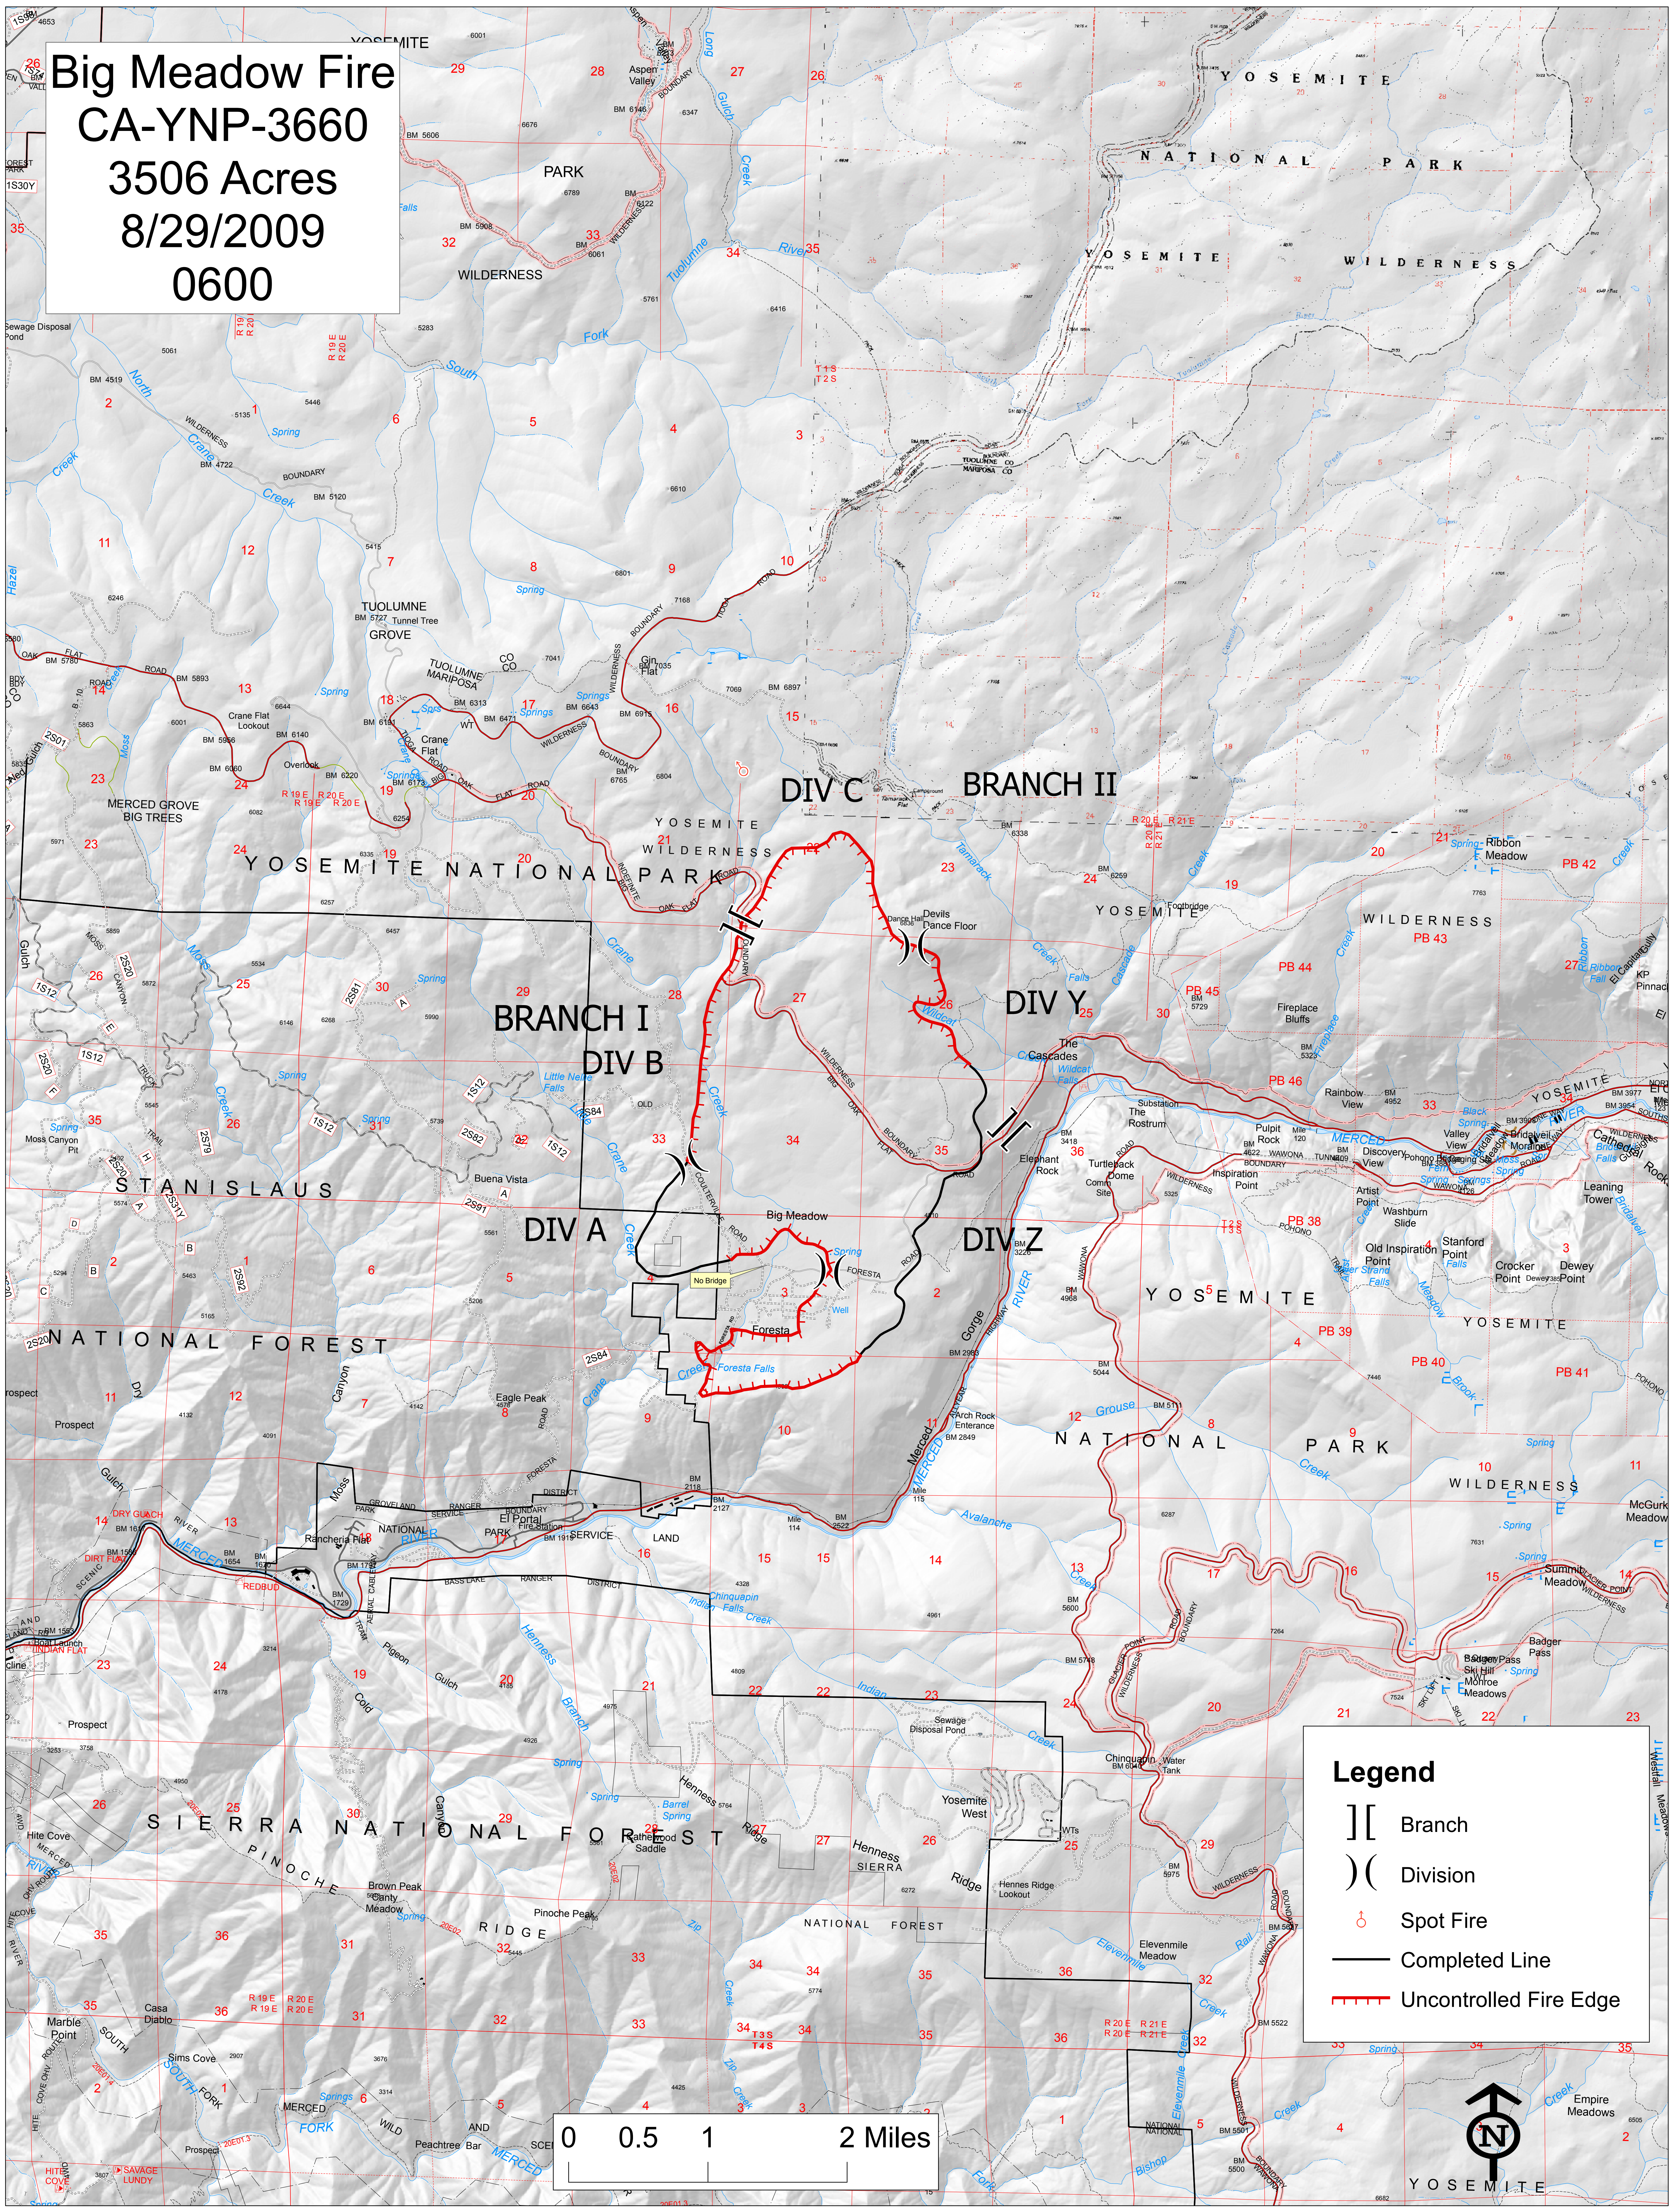

Big Meadow Fire
CA-YNP-3660
3506 Acres
8/29/2009
0600

Legend

-]] Branch
-) Division
- ♂ Spot Fire
- Completed Line
- Uncontrolled Fire Edge