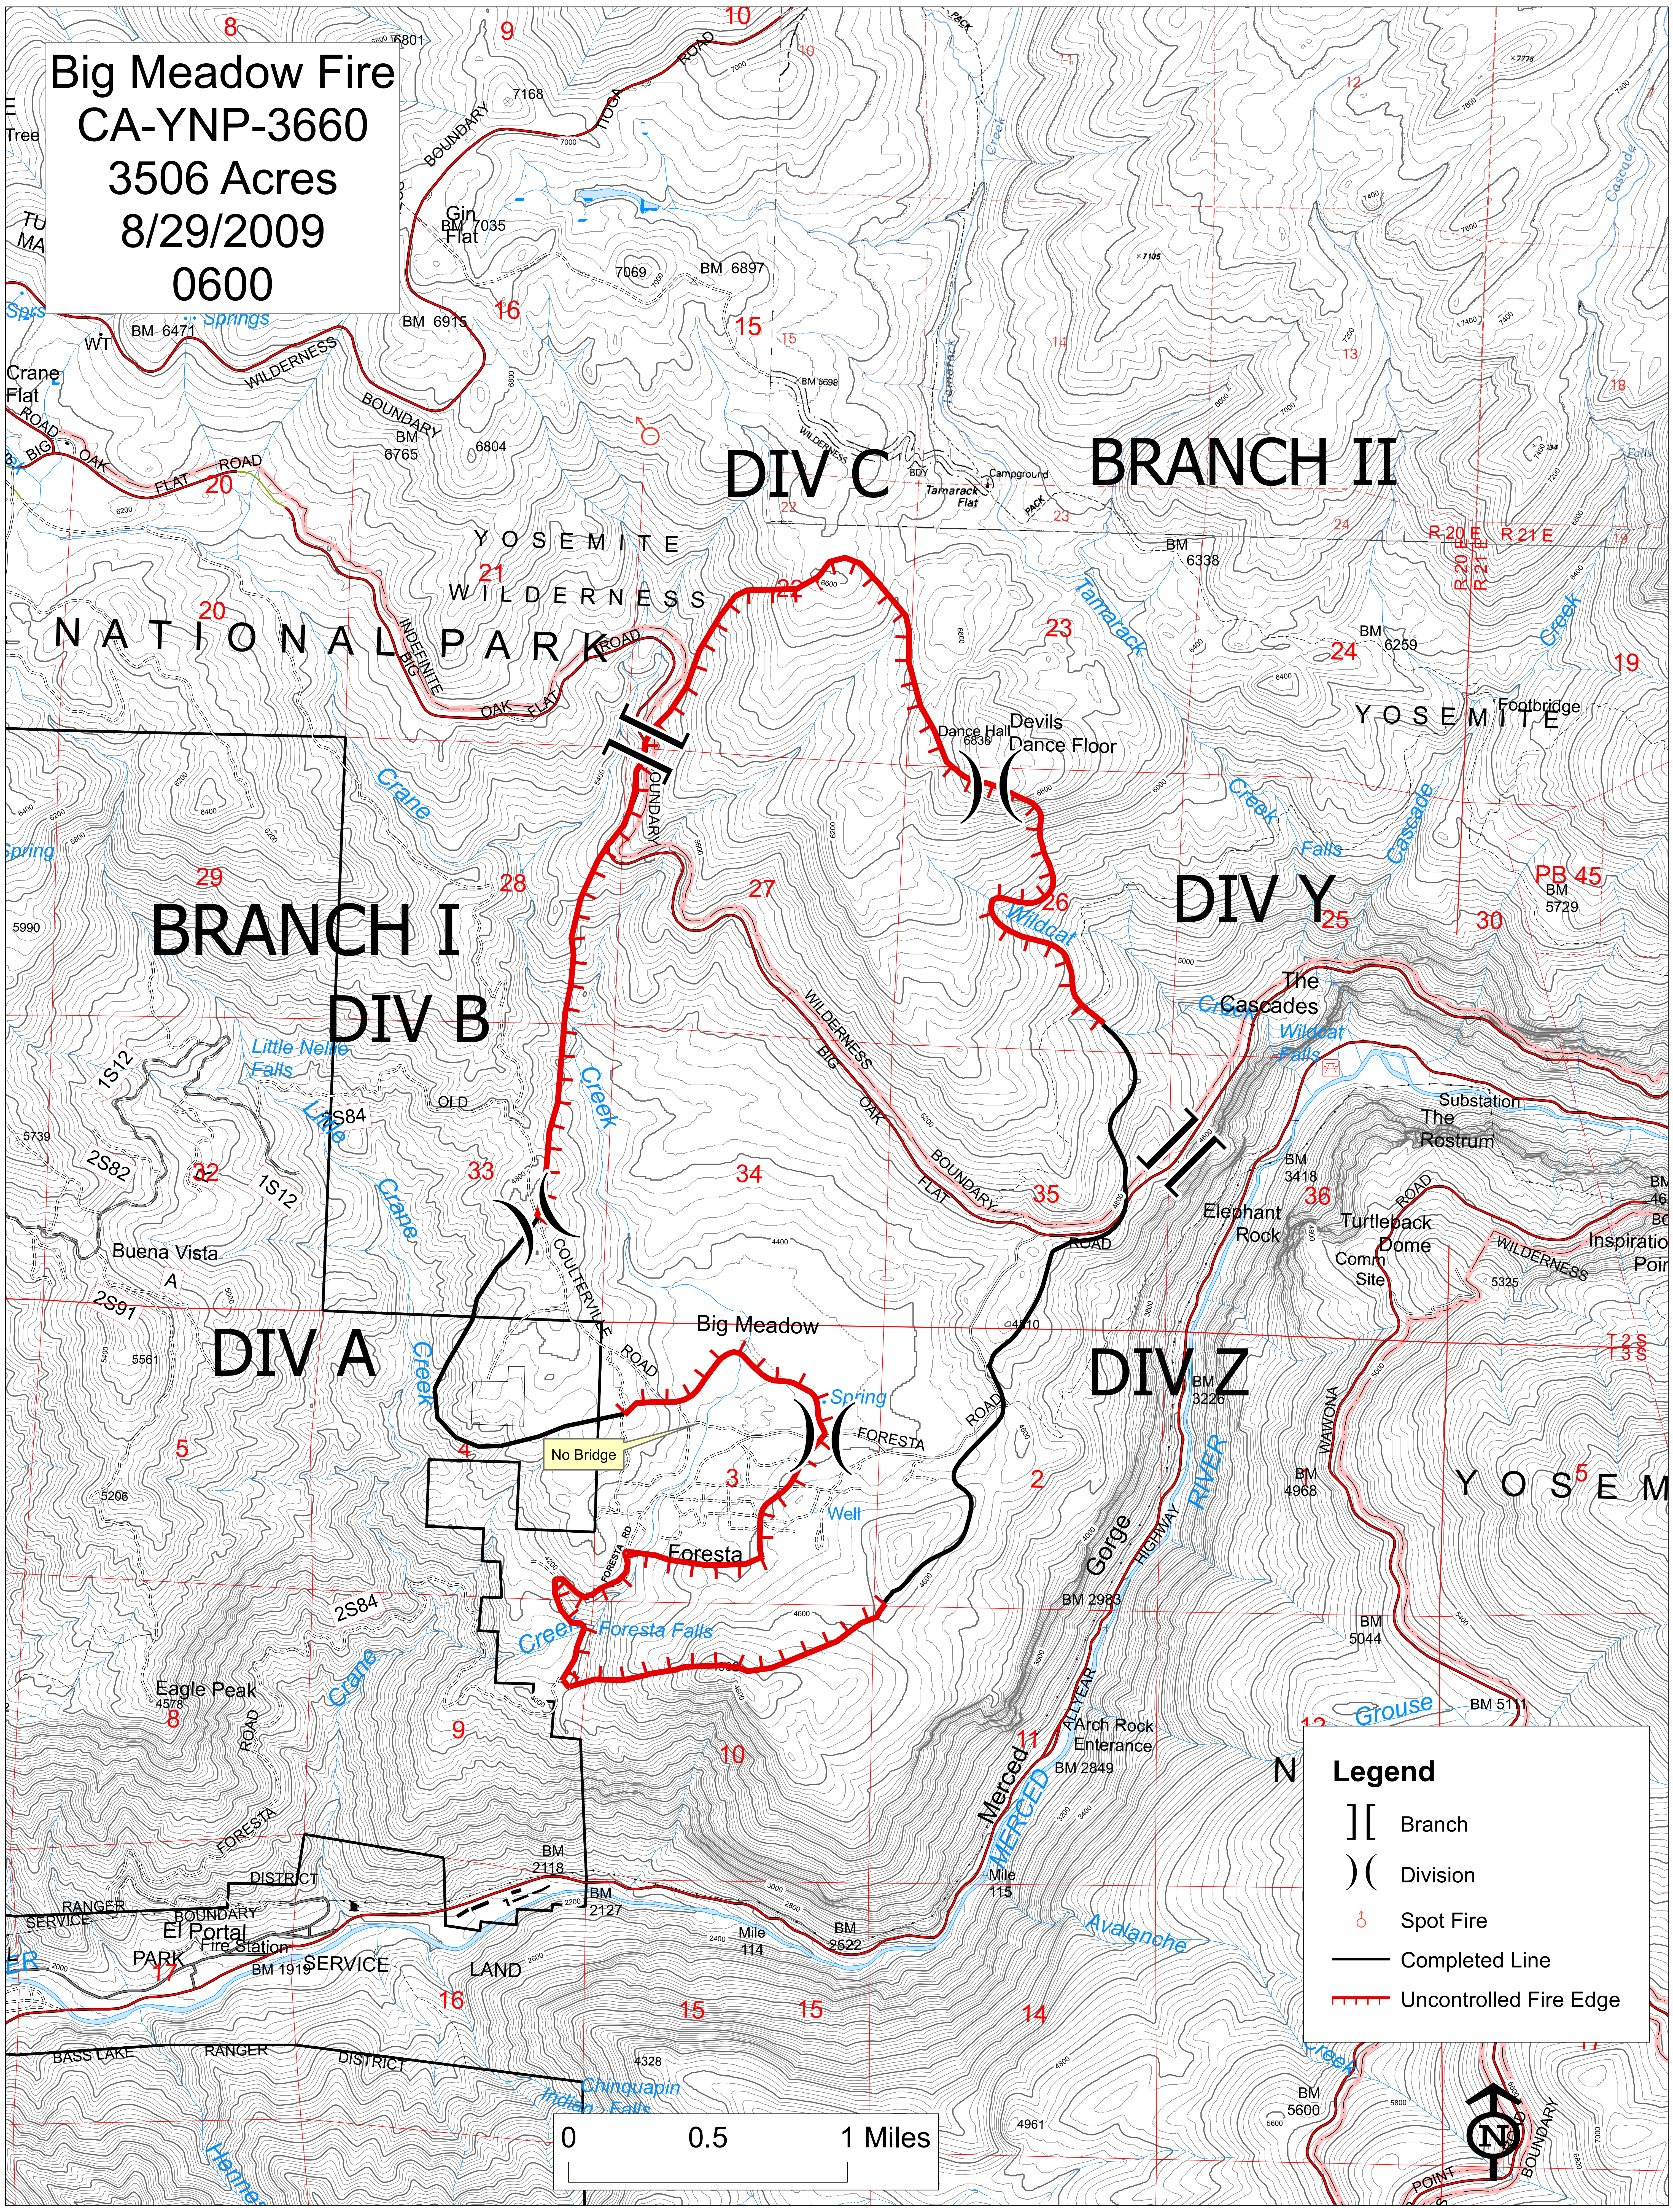

Big Meadow Fire
CA-YNP-3660
3506 Acres
8/29/2009
0600

Legend

- [[Branch
-) (Division
- ♂ Spot Fire
- Completed Line
- - - Uncontrolled Fire Edge