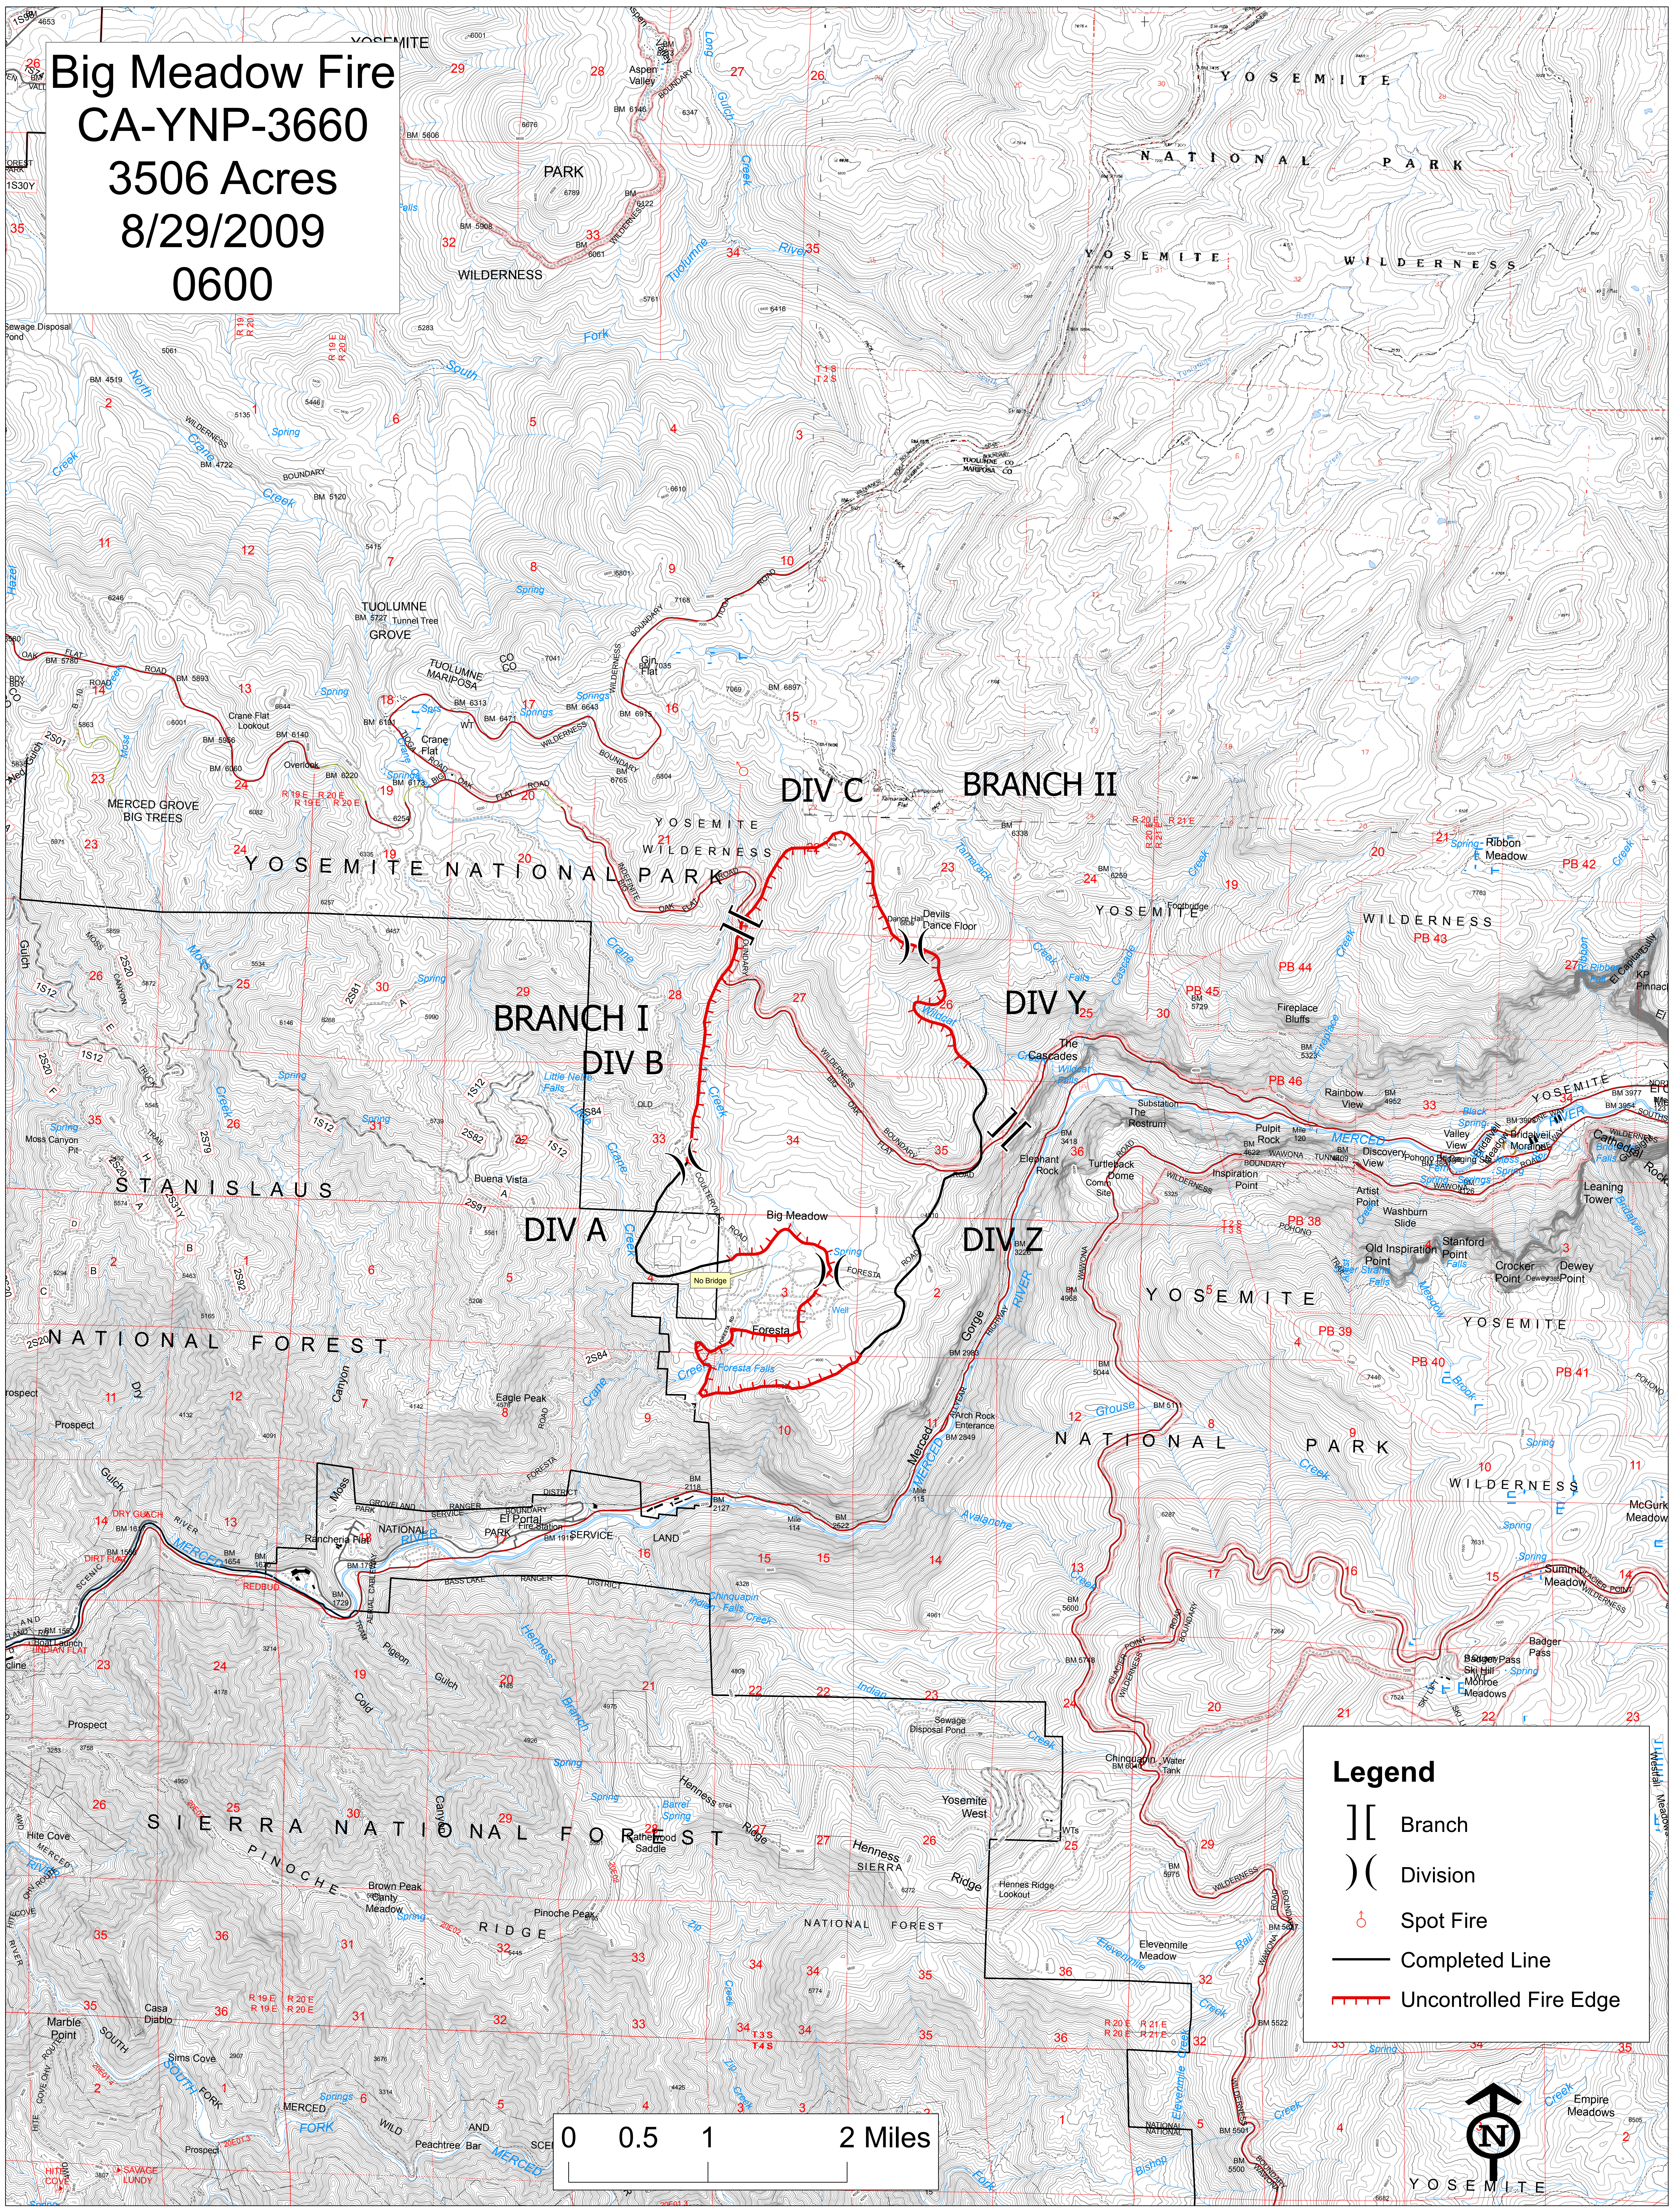

Big Meadow Fire
CA-YNP-3660
3506 Acres
8/29/2009
0600

Legend

- [[Branch
-) (Division
- ♂ Spot Fire
- Completed Line
- ▬ Uncontrolled Fire Edge