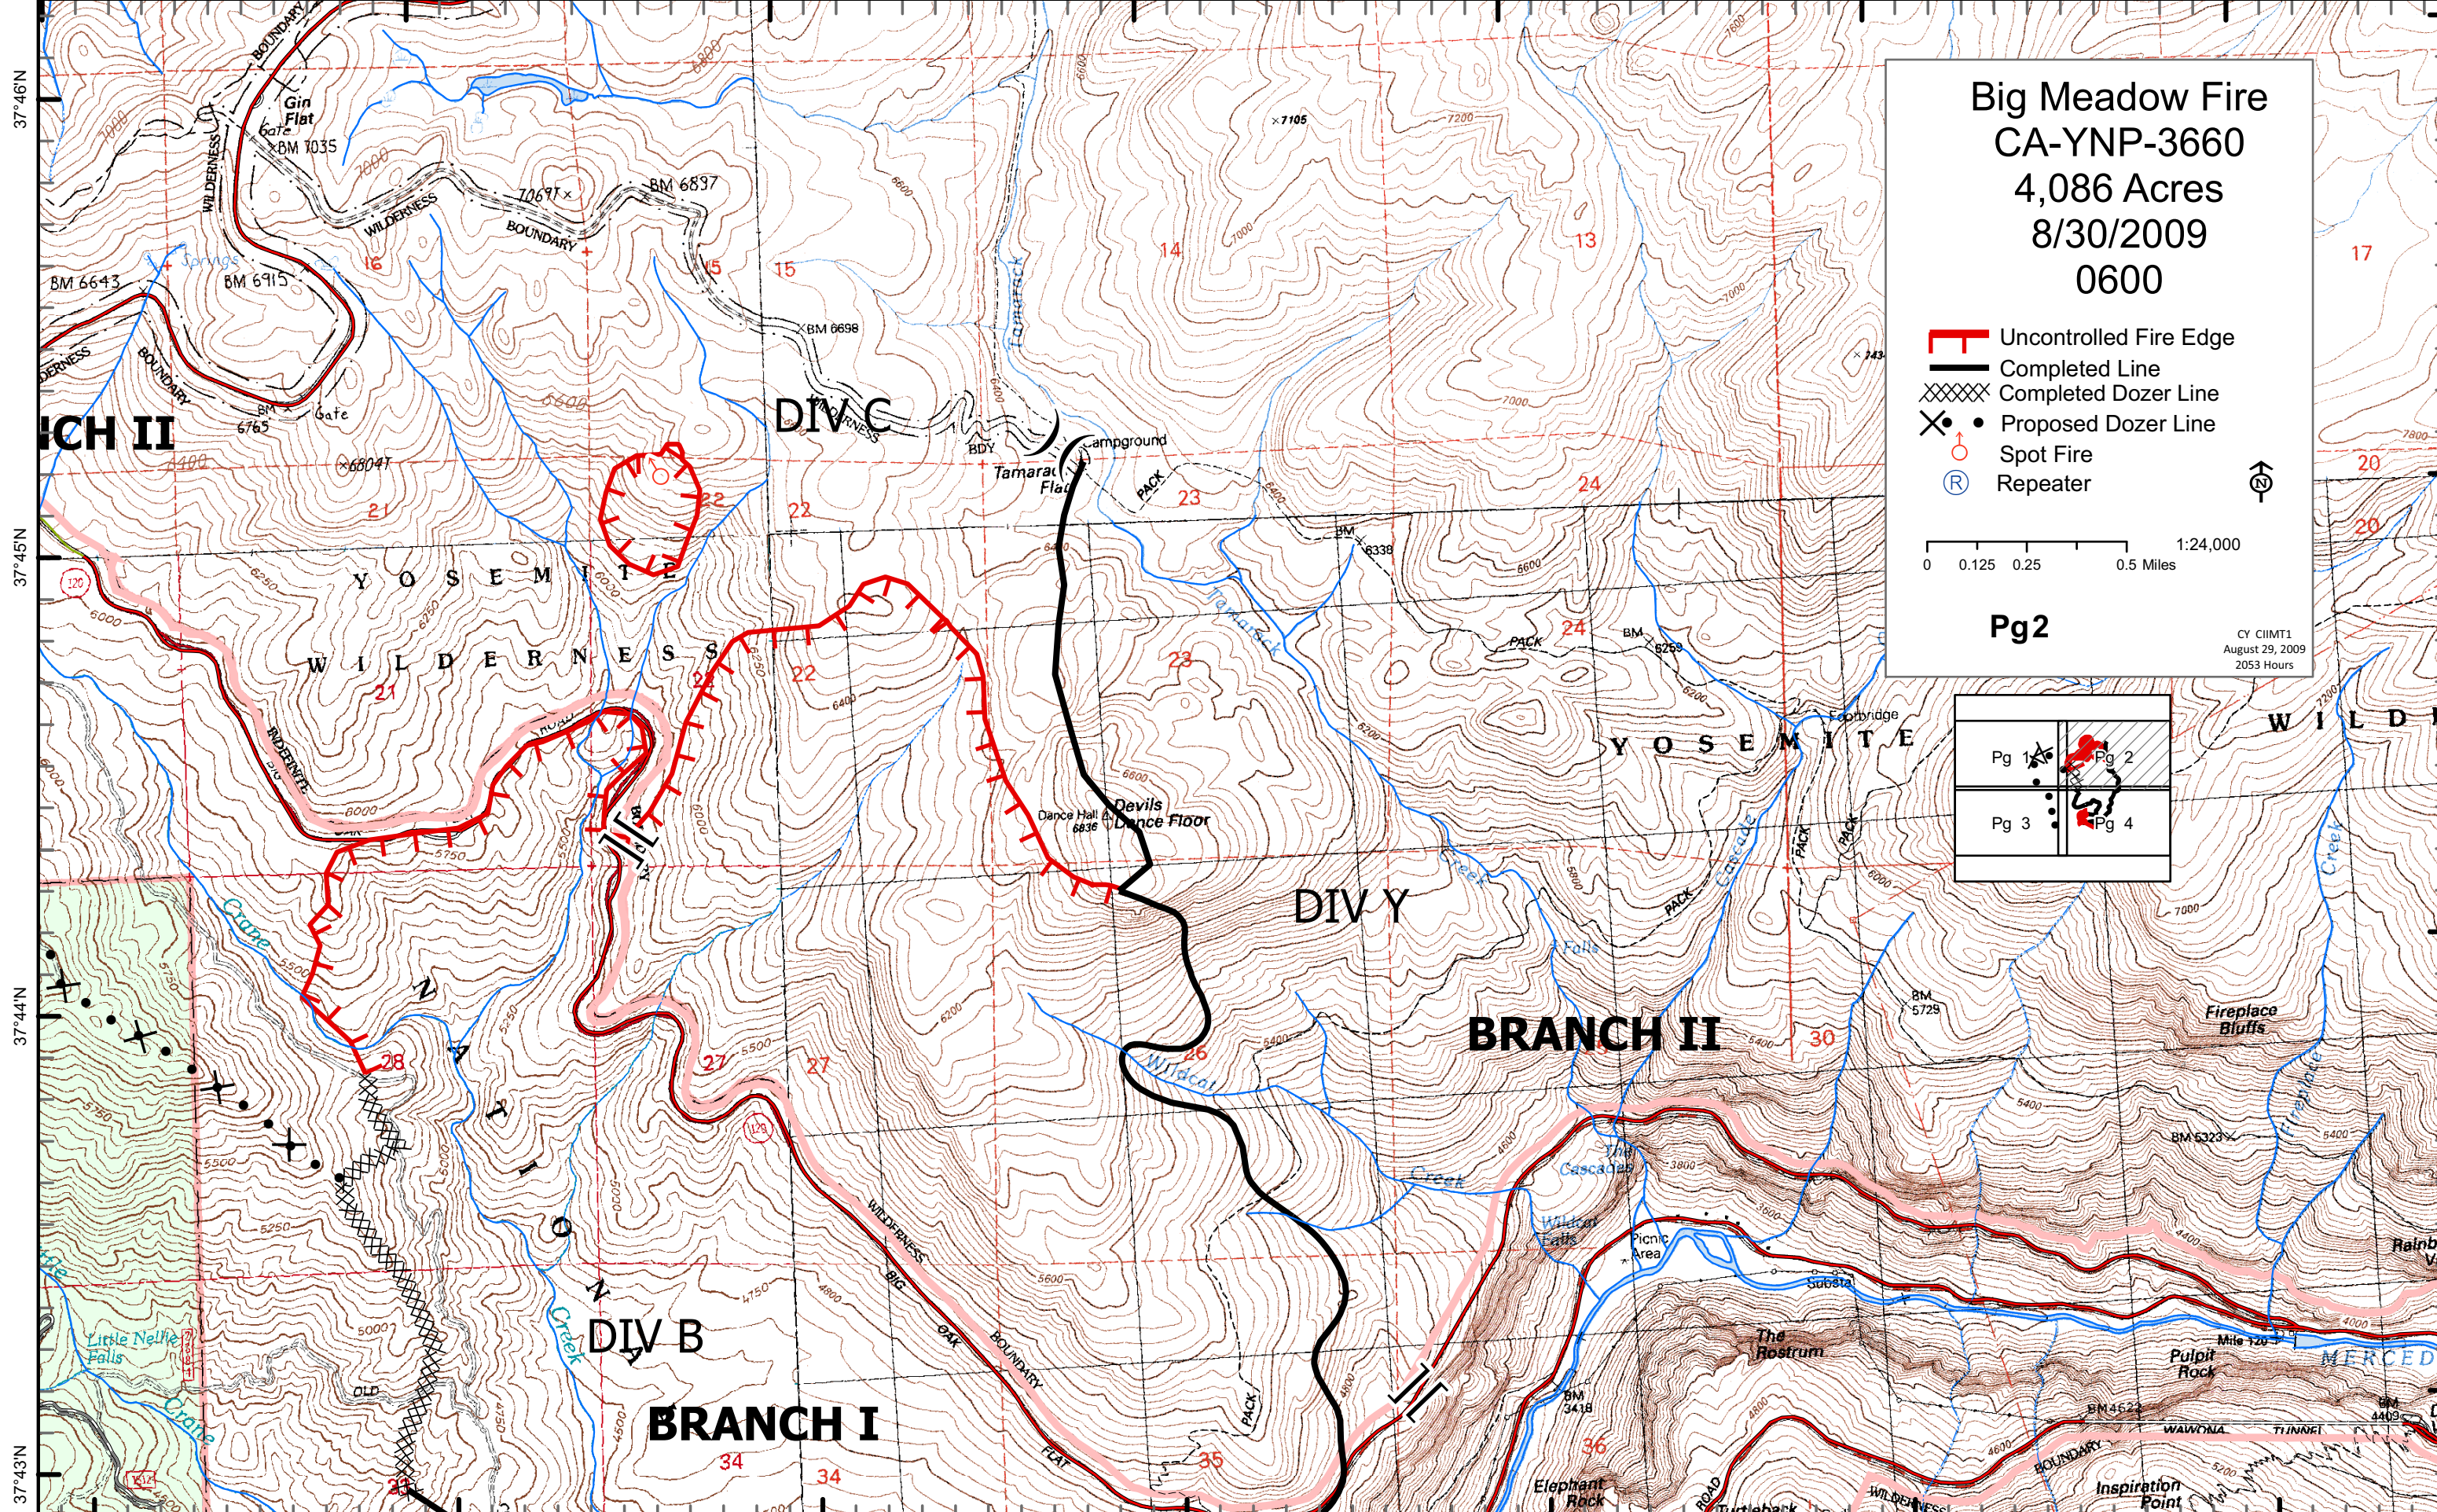

119°47'W 119°46'W 119°45'W 119°44'W 119°43'W 119°42'W 119°41'W

Big Meadow Fire
CA-YNP-3660
4,086 Acres
8/30/2009
0600

- Uncontrolled Fire Edge
- Completed Line
- Completed Dozer Line
- Proposed Dozer Line
- Spot Fire
- Repeater

0 0.125 0.25 0.5 Miles 1:24,000

Pg 2

CY CIIMT1
 August 29, 2009
 2053 Hours

119°47'W 119°46'W 119°45'W 119°44'W 119°43'W 119°42'W 119°41'W