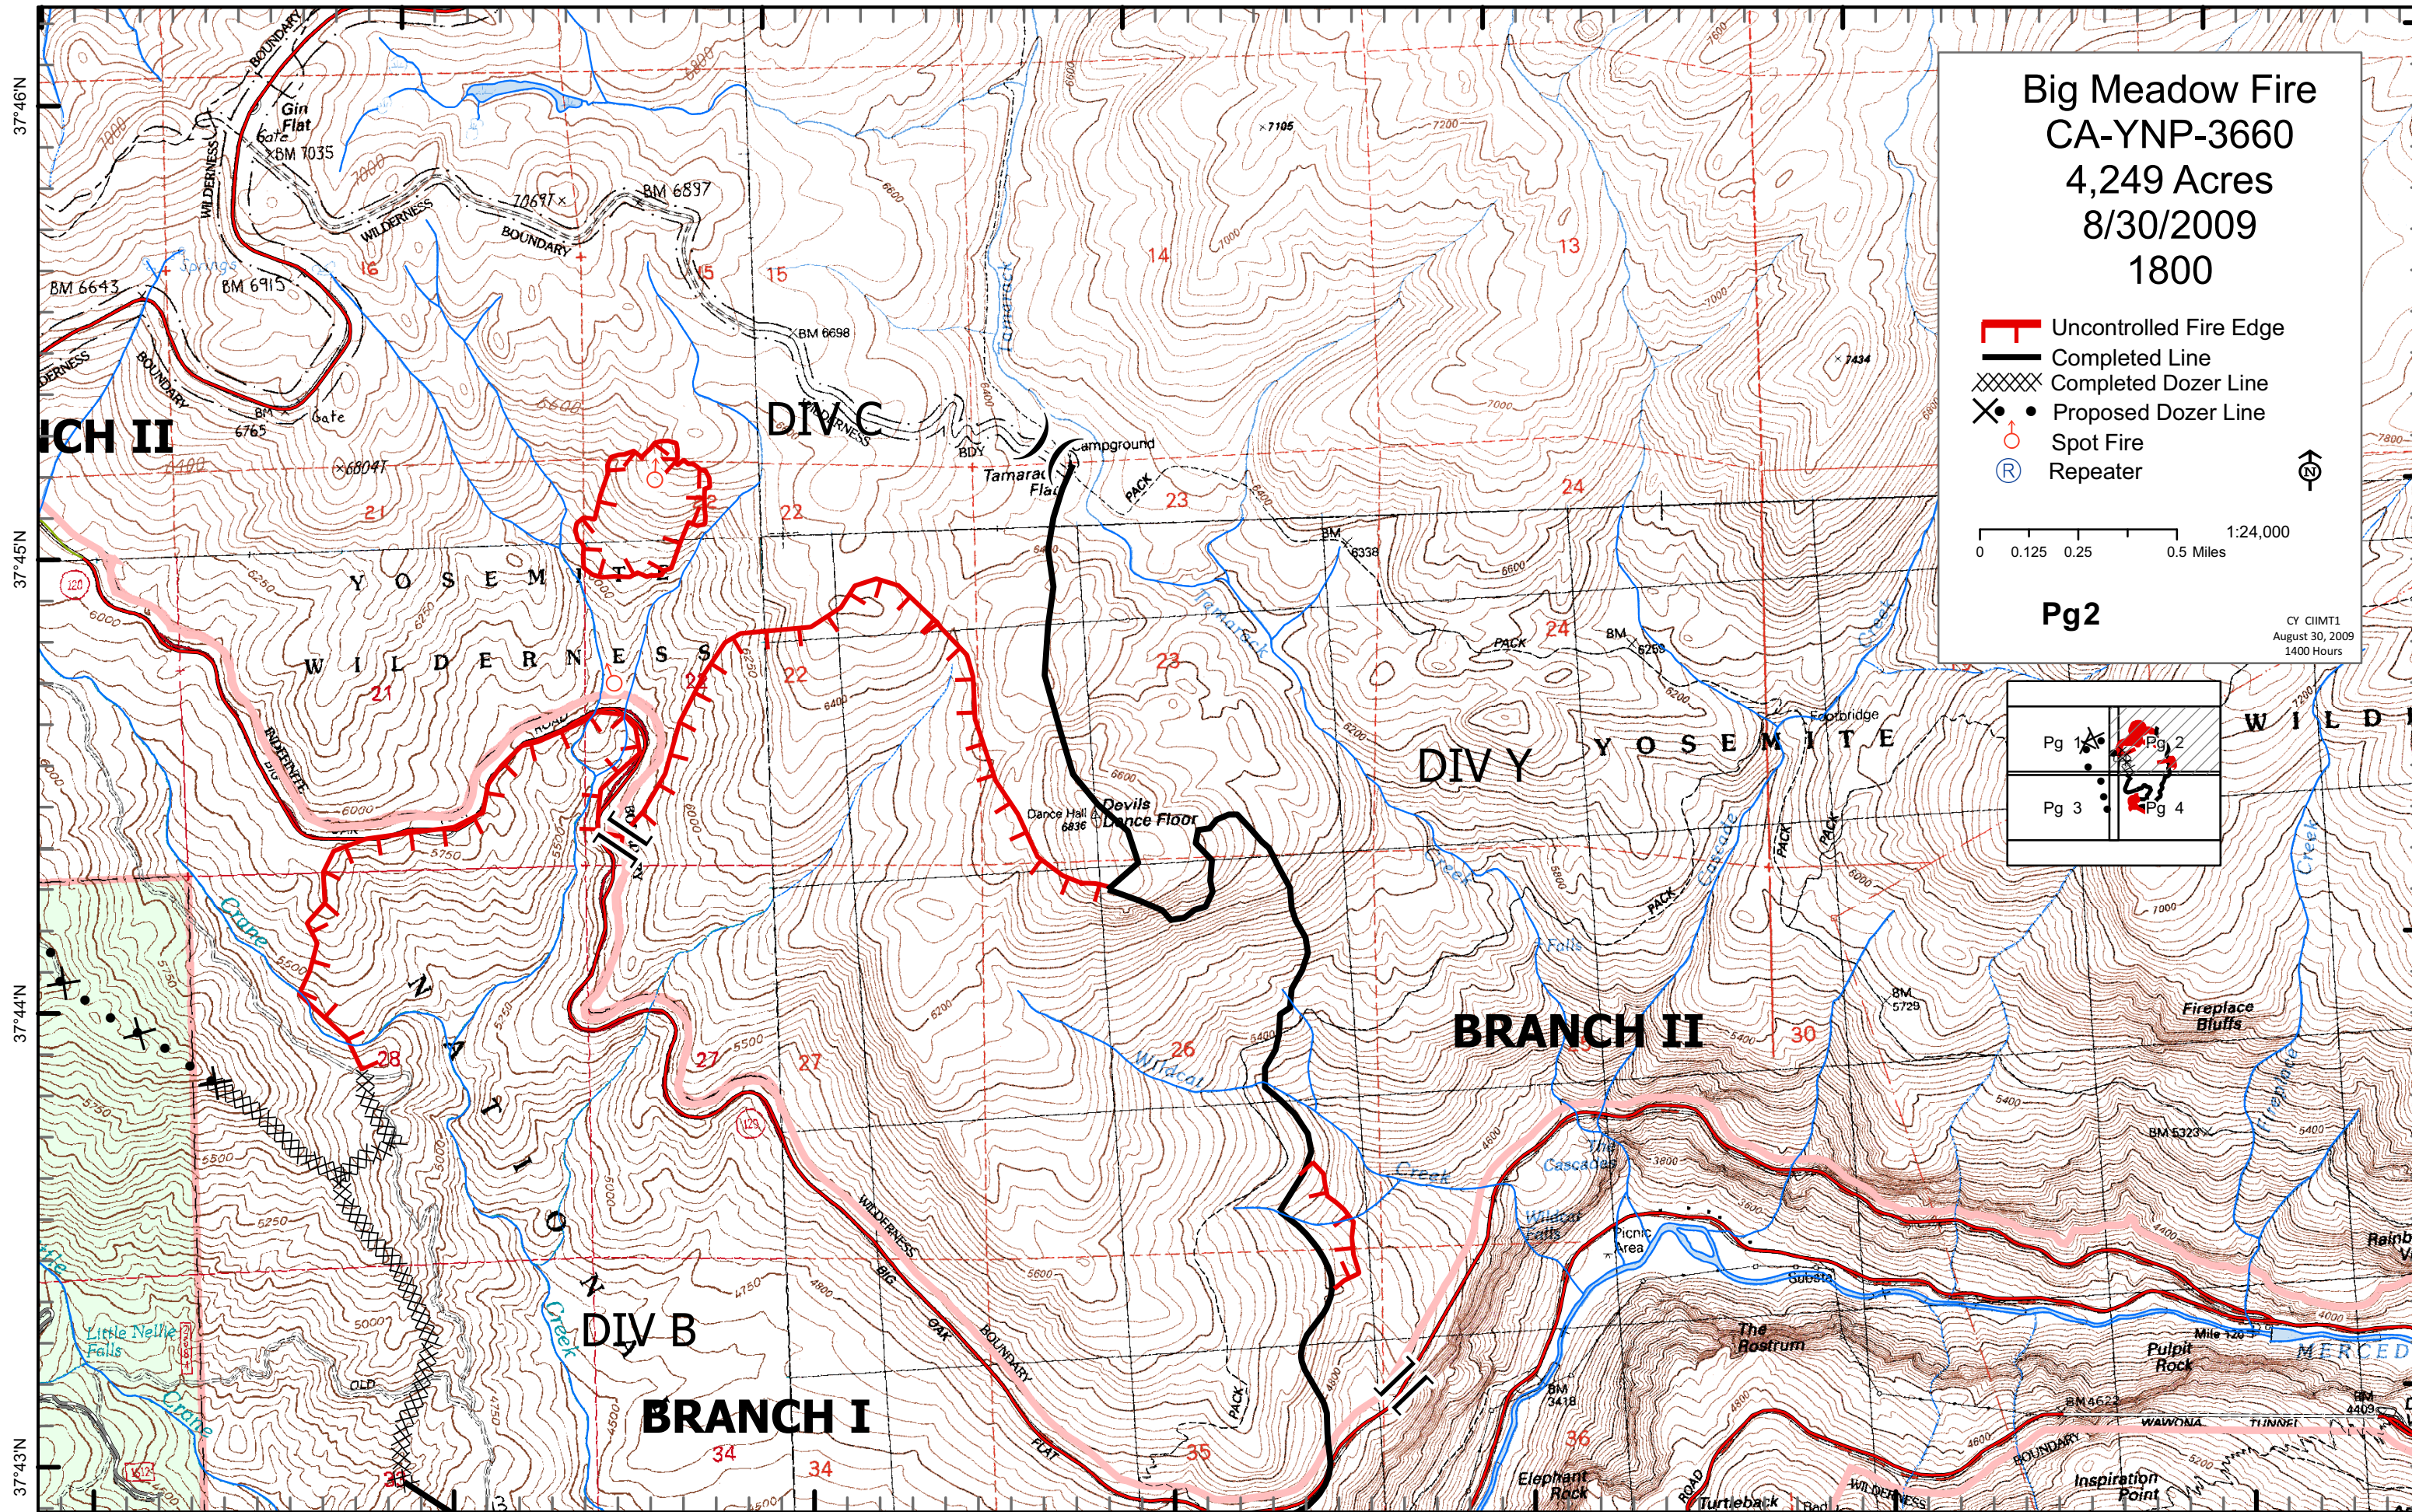

119°47'W 119°46'W 119°45'W 119°44'W 119°43'W 119°42'W 119°41'W

**Big Meadow Fire**  
**CA-YNP-3660**  
**4,249 Acres**  
**8/30/2009**  
**1800**

-  Uncontrolled Fire Edge
-  Completed Line
-  Completed Dozer Line
-  Proposed Dozer Line
-  Spot Fire
-  Repeater

0 0.125 0.25 0.5 Miles 1:24,000

**Pg2**

CY CIIMT1  
August 30, 2009  
1400 Hours

119°47'W 119°46'W 119°45'W 119°44'W 119°43'W 119°42'W 119°41'W

37°46'N  
37°45'N  
37°44'N  
37°43'N

37°46'N  
37°45'N  
37°44'N  
37°43'N