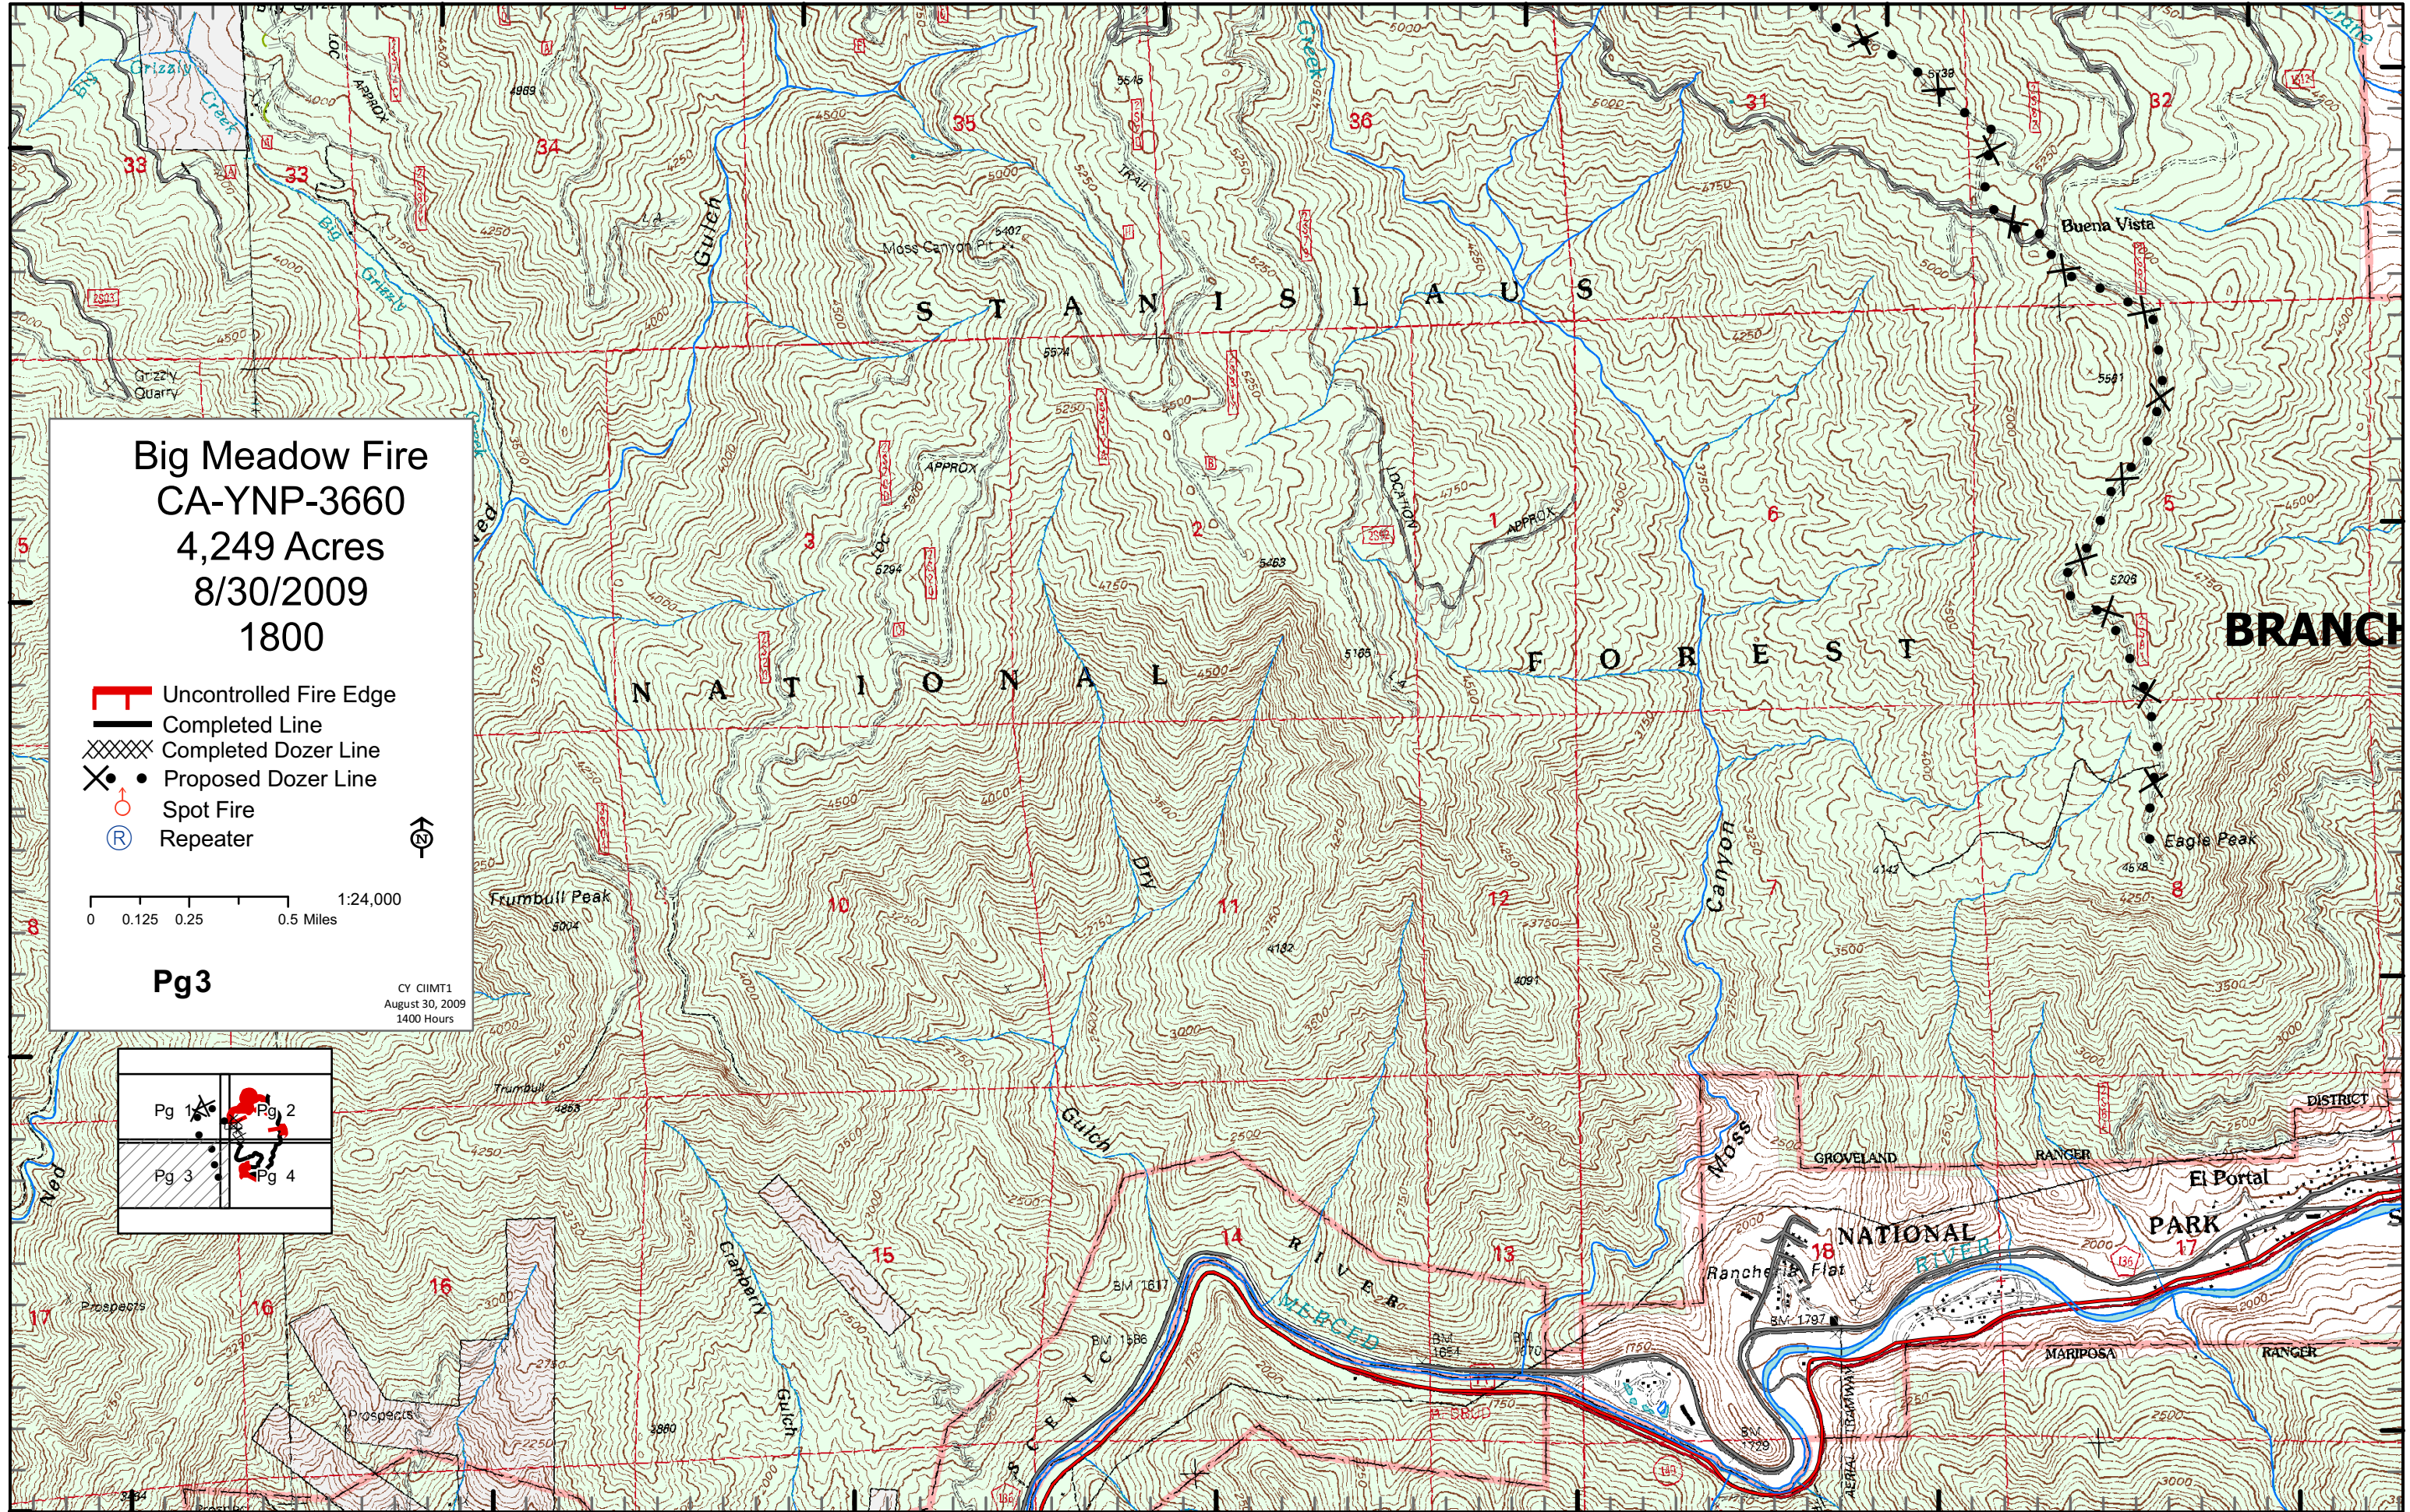

119°53'W 119°52'W 119°51'W 119°50'W 119°49'W 119°48'W 119°47'W

37°43'N

37°42'N

37°41'N

37°40'N

37°43'N

37°42'N

37°41'N

37°40'N

Big Meadow Fire
CA-YNP-3660
4,249 Acres
8/30/2009
1800

- Uncontrolled Fire Edge
- Completed Line
- Completed Dozer Line
- Proposed Dozer Line
- Spot Fire
- Repeater

0 0.125 0.25 0.5 Miles

Pg3

CY CIMT1
August 30, 2009
1400 Hours

119°53'W 119°52'W 119°51'W 119°50'W 119°49'W 119°48'W 119°47'W