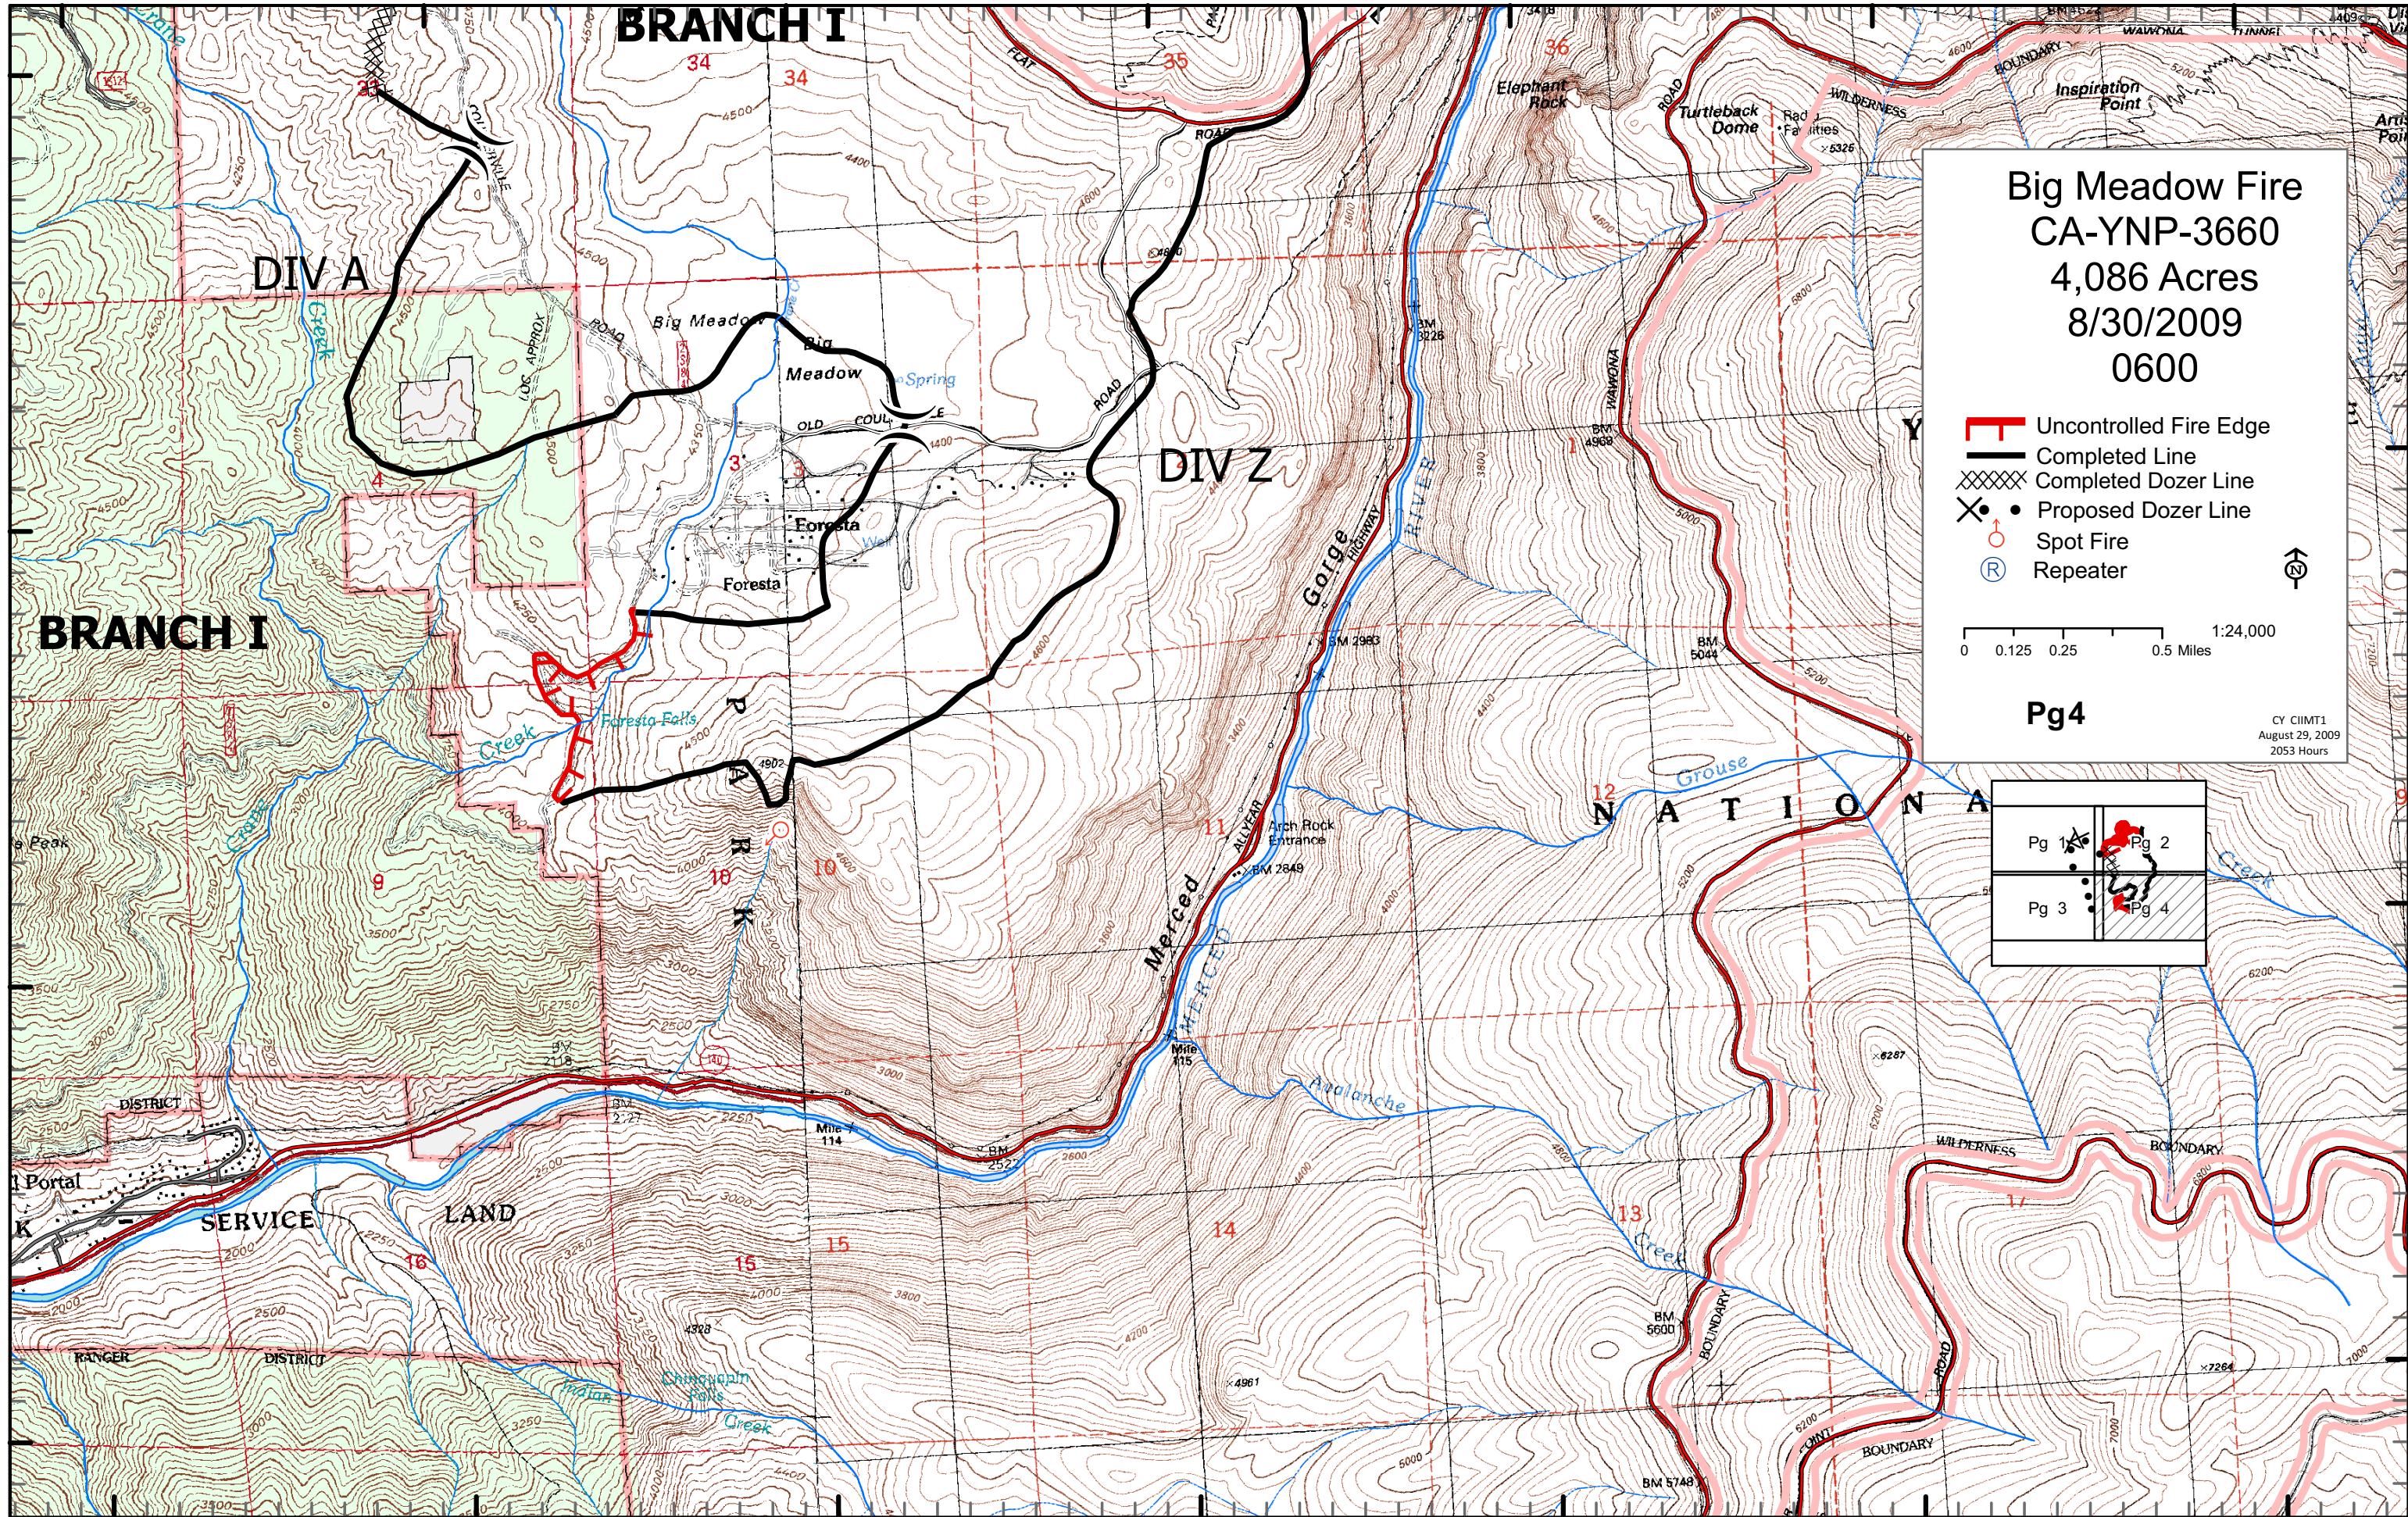

119°47'W 119°46'W 119°45'W 119°44'W 119°43'W 119°42'W 119°41'W

37°43'N

37°42'N

37°41'N

37°40'N

Big Meadow Fire
CA-YNP-3660
4,086 Acres
8/30/2009
0600

-  Uncontrolled Fire Edge
-  Completed Line
-  Completed Dozer Line
-  Proposed Dozer Line
-  Spot Fire
-  Repeater

0 0.125 0.25 0.5 Miles 1:24,000

Pg 4

CY CIIMT1
 August 29, 2009
 2053 Hours

37°42'N

37°41'N

37°40'N

119°47'W 119°46'W 119°45'W 119°44'W 119°43'W 119°42'W 119°41'W